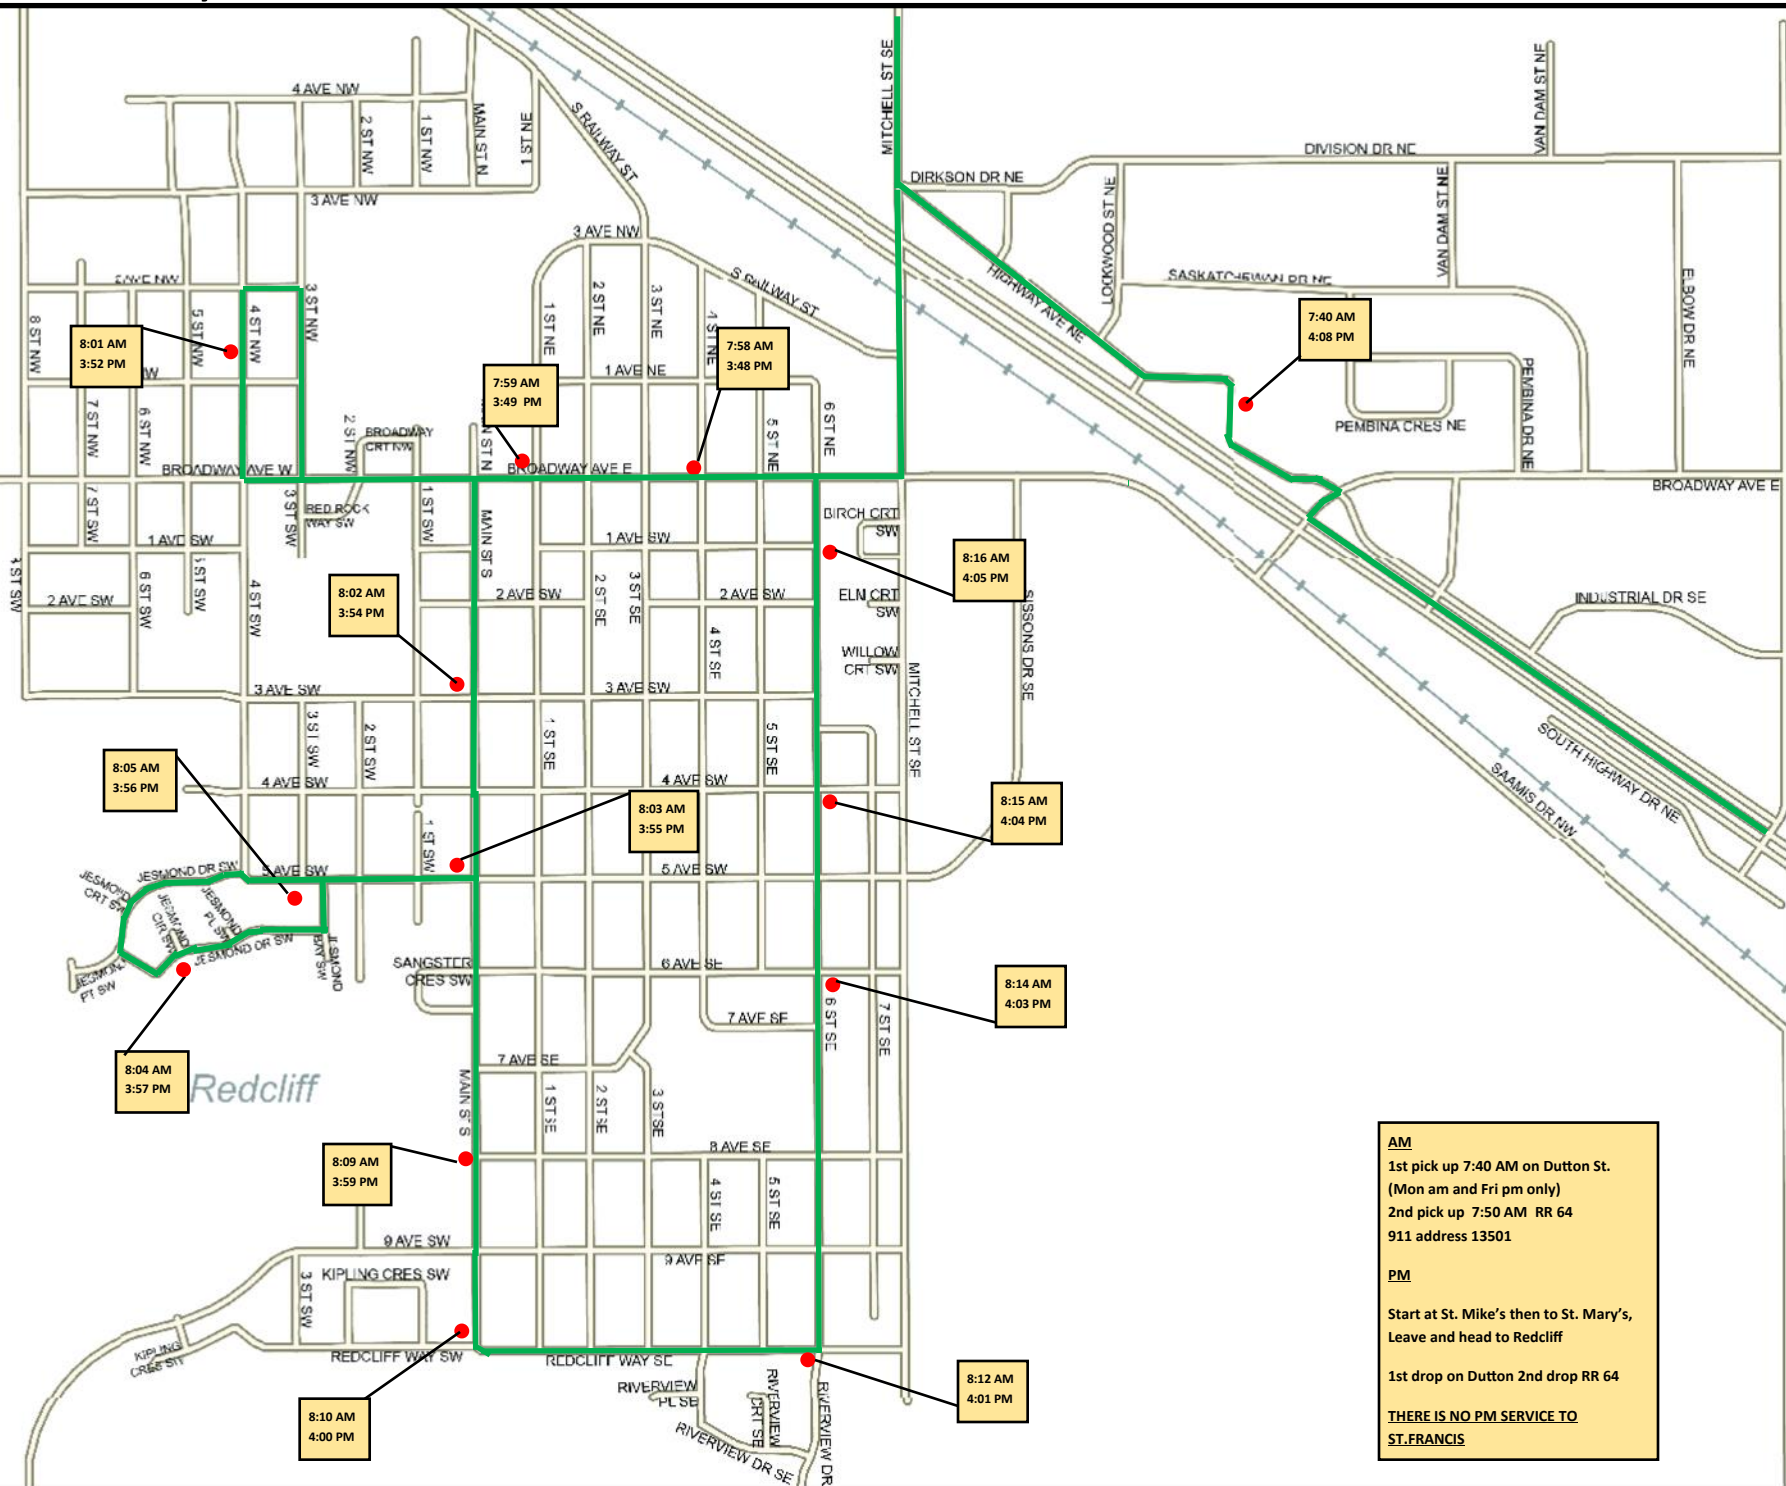

St. Mary's Redcliff, Rural AM & PM

AM
 1st pick up 7:40 AM on Dutton St.
 (Mon am and Fri pm only)
 2nd pick up 7:50 AM RR 64
 911 address 13501

PM
 Start at St. Mike's then to St. Mary's,
 Leave and head to Redcliff

1st drop on Dutton 2nd drop RR 64

**THERE IS NO PM SERVICE TO
 ST. FRANCIS**