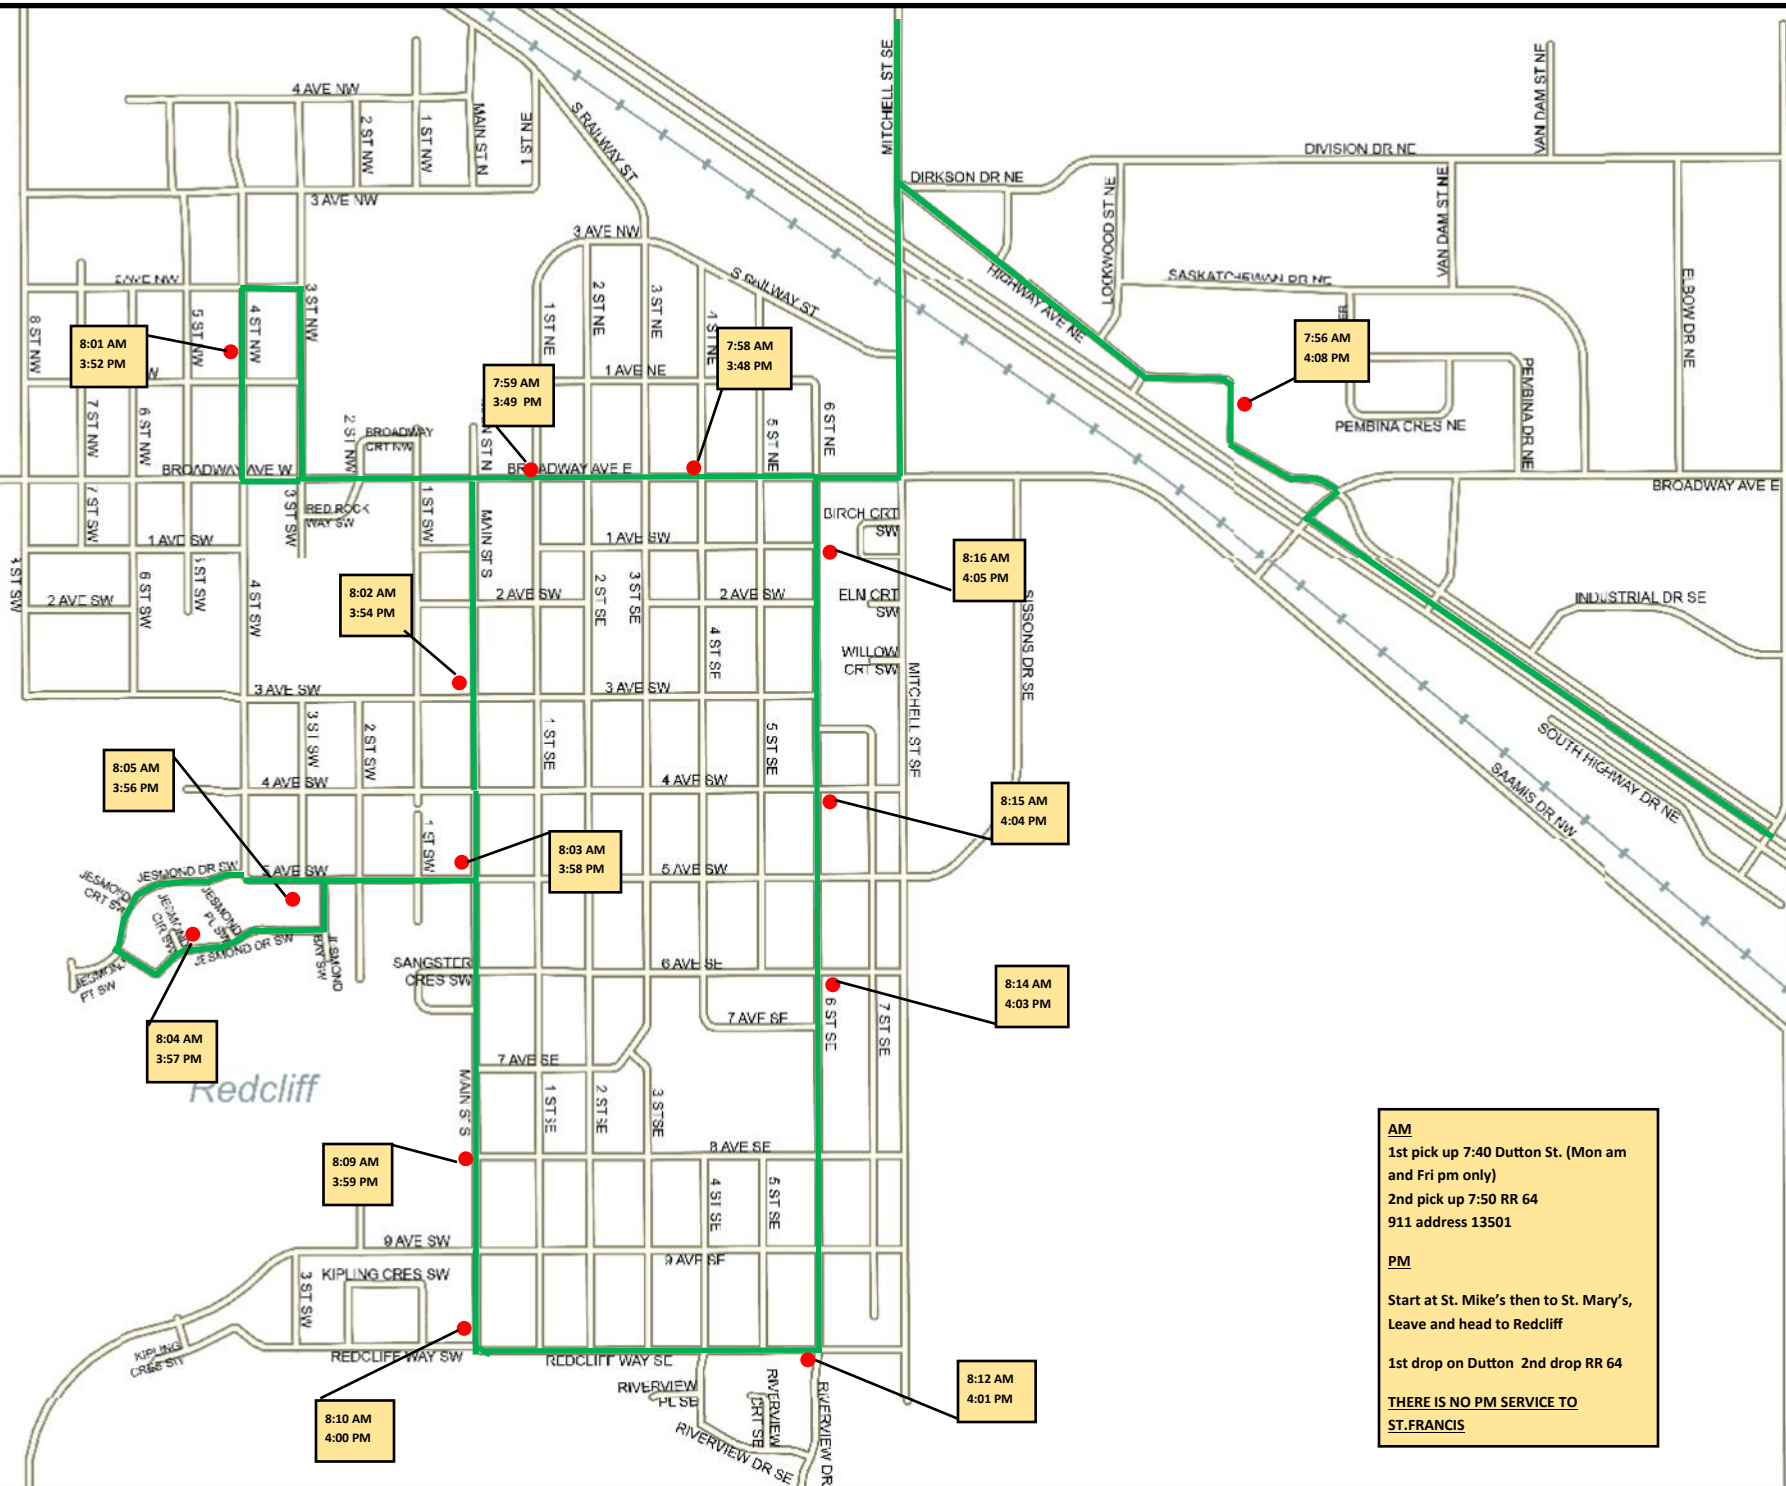

# St. Michael's AM & PM Redcliff Rural 1

**AM**  
 1st pick up 7:40 Dutton St. (Mon am and Fri pm only)  
 2nd pick up 7:50 RR 64  
 911 address 13501

**PM**  
 Start at St. Mike's then to St. Mary's, Leave and head to Redcliff  
 1st drop on Dutton 2nd drop RR 64

**THERE IS NO PM SERVICE TO ST. FRANCIS**