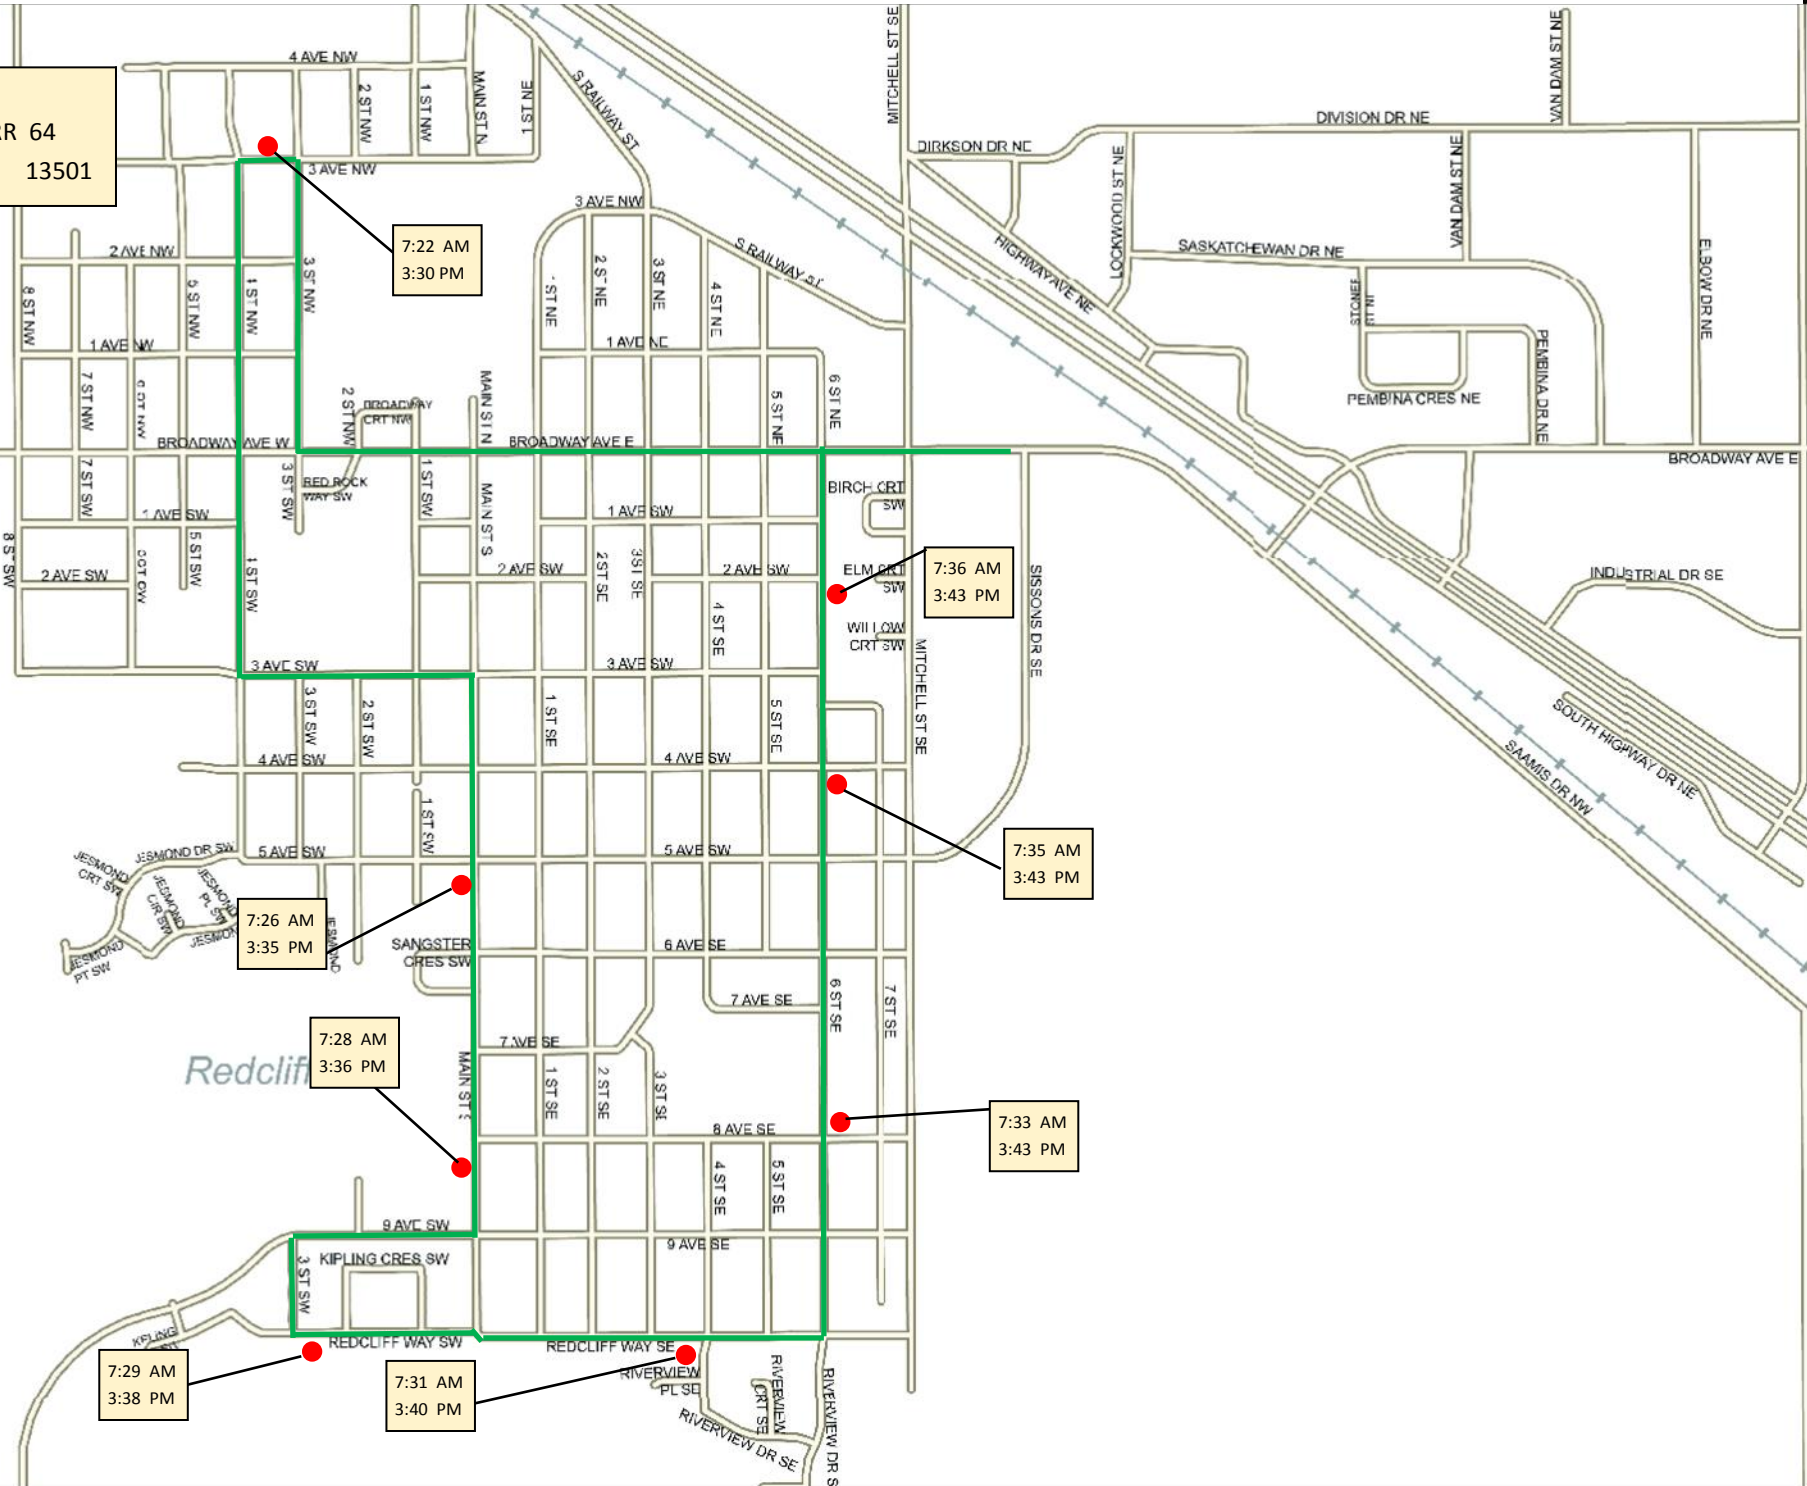

7:15 AM
Pick up on RR 64
911 address 13501

7:22 AM
3:30 PM

7:36 AM
3:43 PM

7:35 AM
3:43 PM

7:26 AM
3:35 PM

7:28 AM
3:36 PM

7:33 AM
3:43 PM

7:29 AM
3:38 PM

7:31 AM
3:40 PM

AM leave Redcliff and pick up on 3rd Str. NW, head to McCoy then do pick up on 1st Str. S.W. then to Notre Dame.

7:45 AM
3:13 PM

7:43 AM
3:15 PM

7:44 AM
3:14 PM

7:58 AM
3:00 PM

PM Pick up at Notre Dame, do drop off on 1st St. S.W. then head to McCoy, do drops on 3rd St. N.W. , then to Redcliff