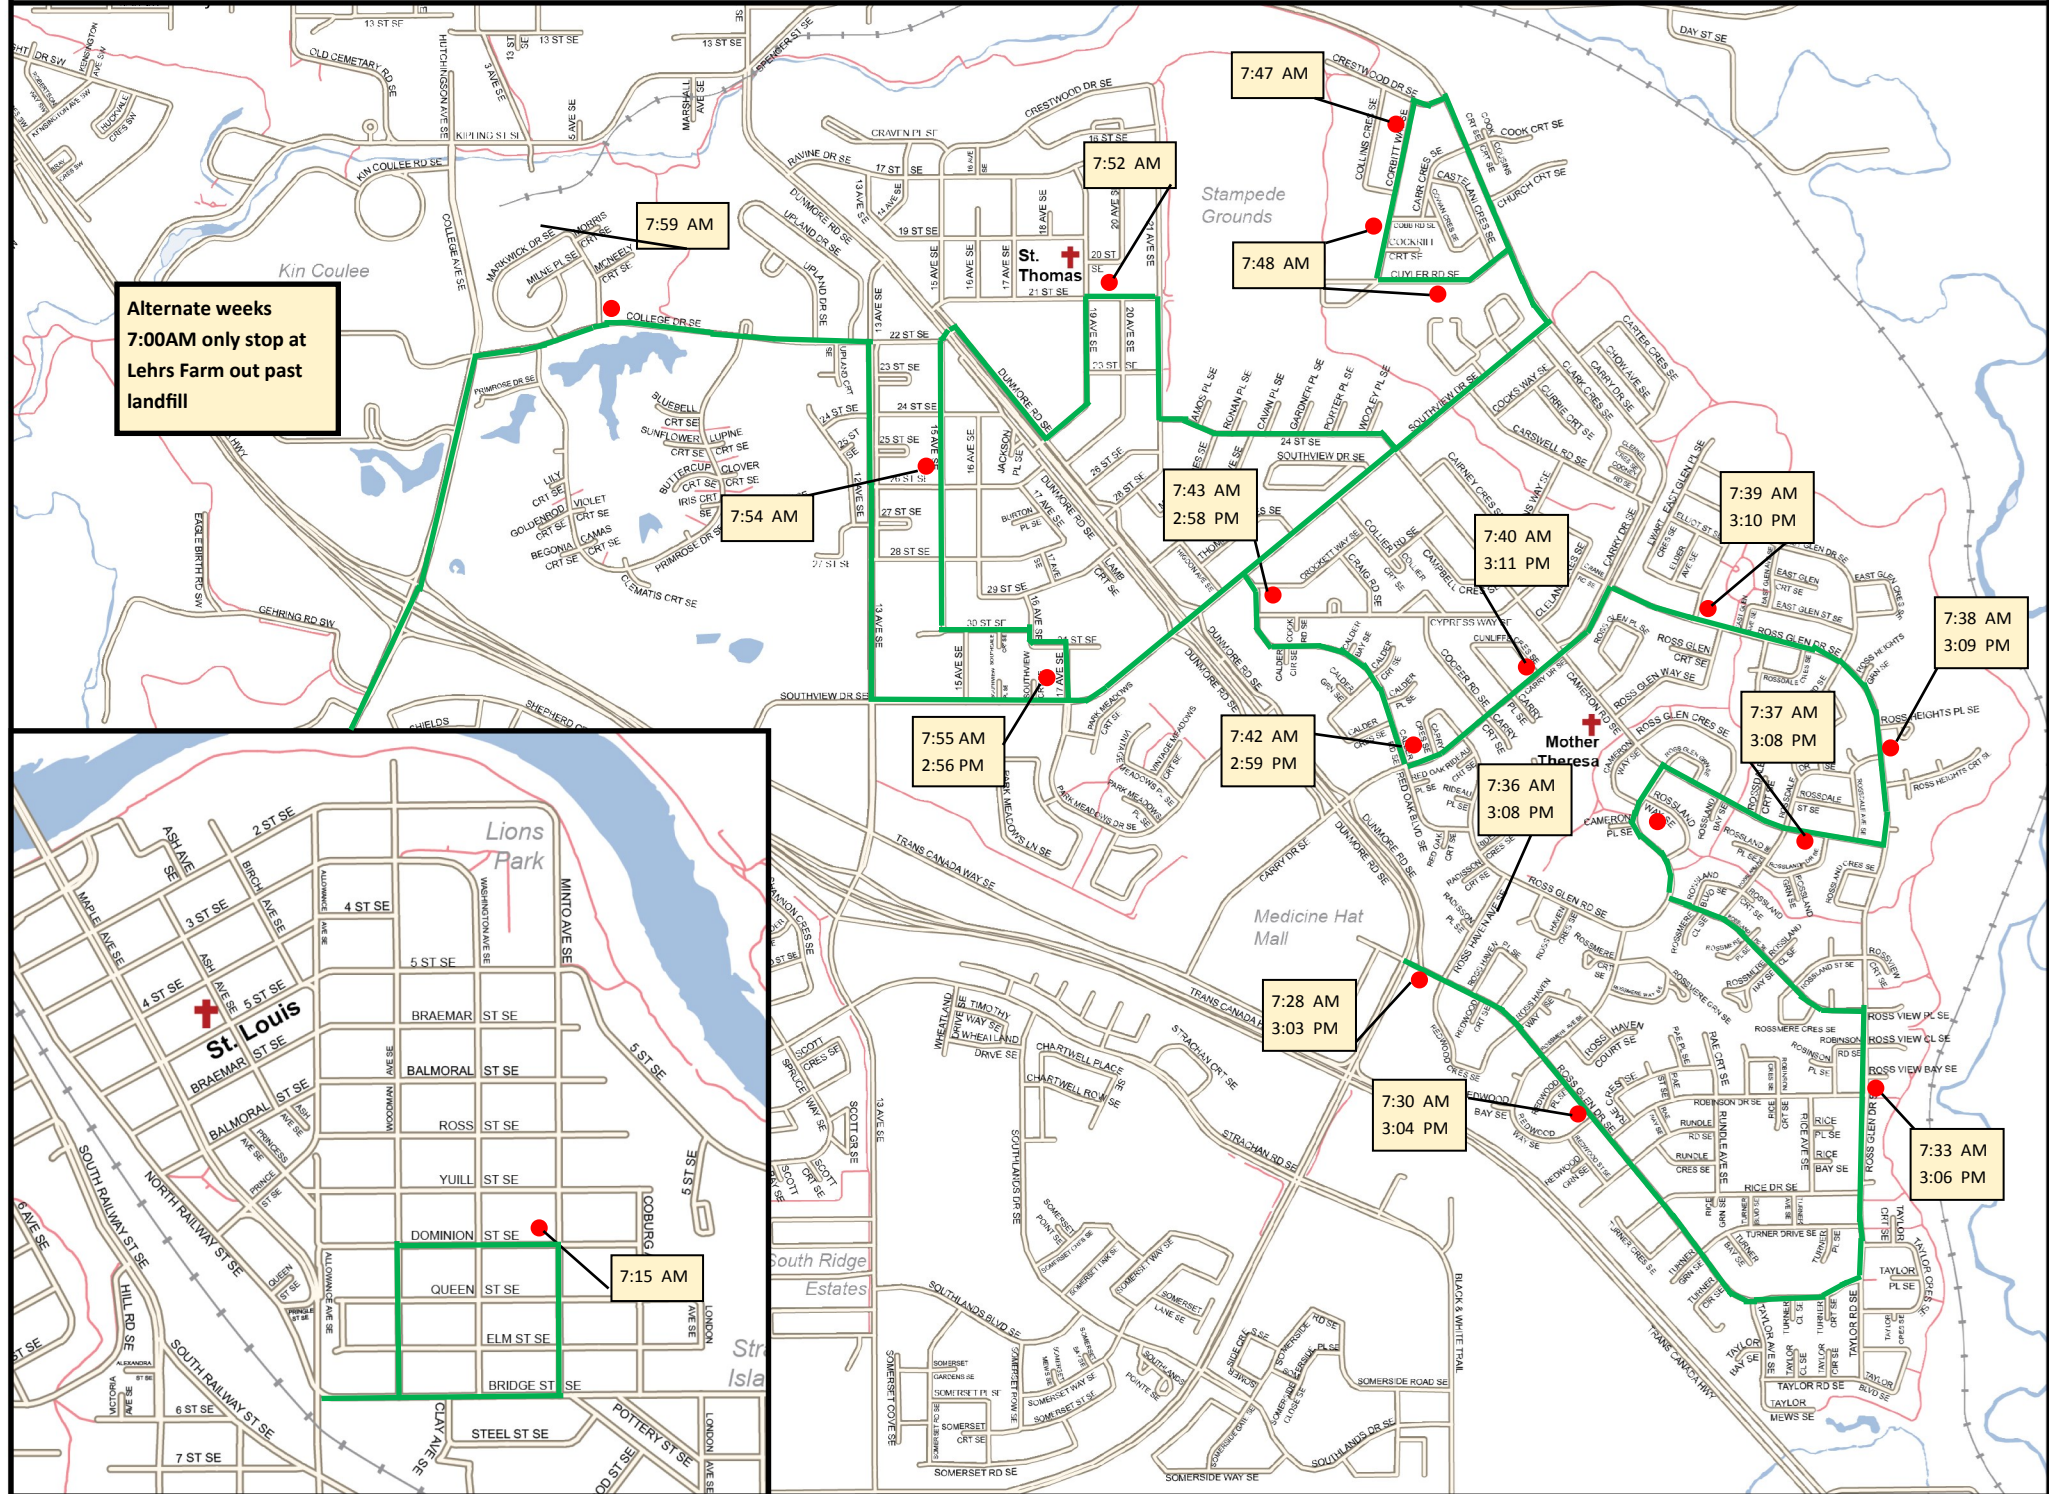

Notre Dame 2 AM & PM

Alternate weeks
7:00AM only stop at
Lehrs Farm out past
landfill