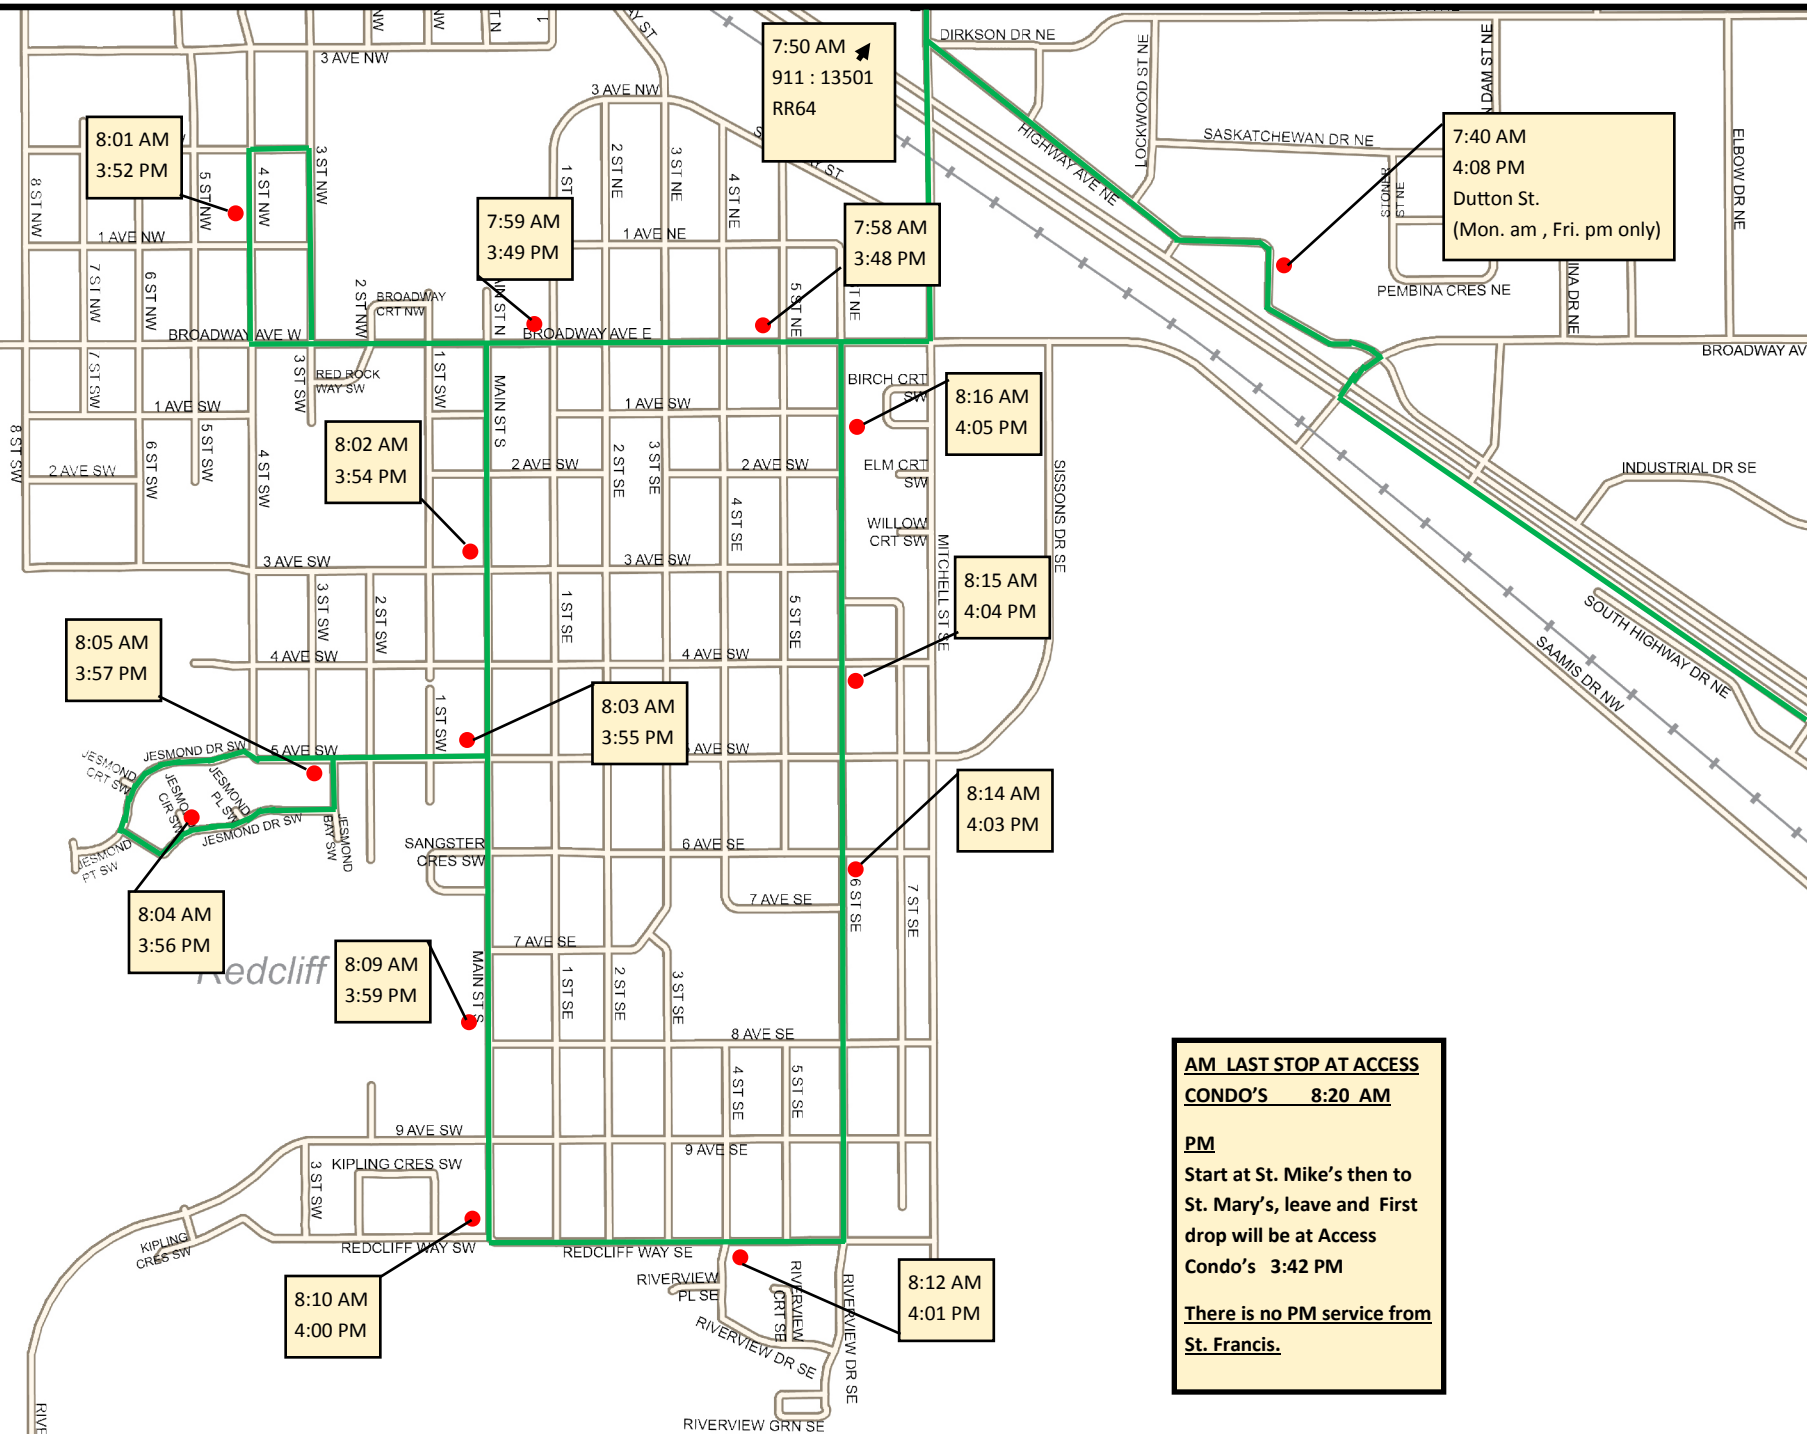

St. Mary's 7 AM & PM

AM LAST STOP AT ACCESS
CONDO'S 8:20 AM

PM
 Start at St. Mike's then to St. Mary's, leave and First drop will be at Access
 Condo's 3:42 PM

There is no PM service from St. Francis.