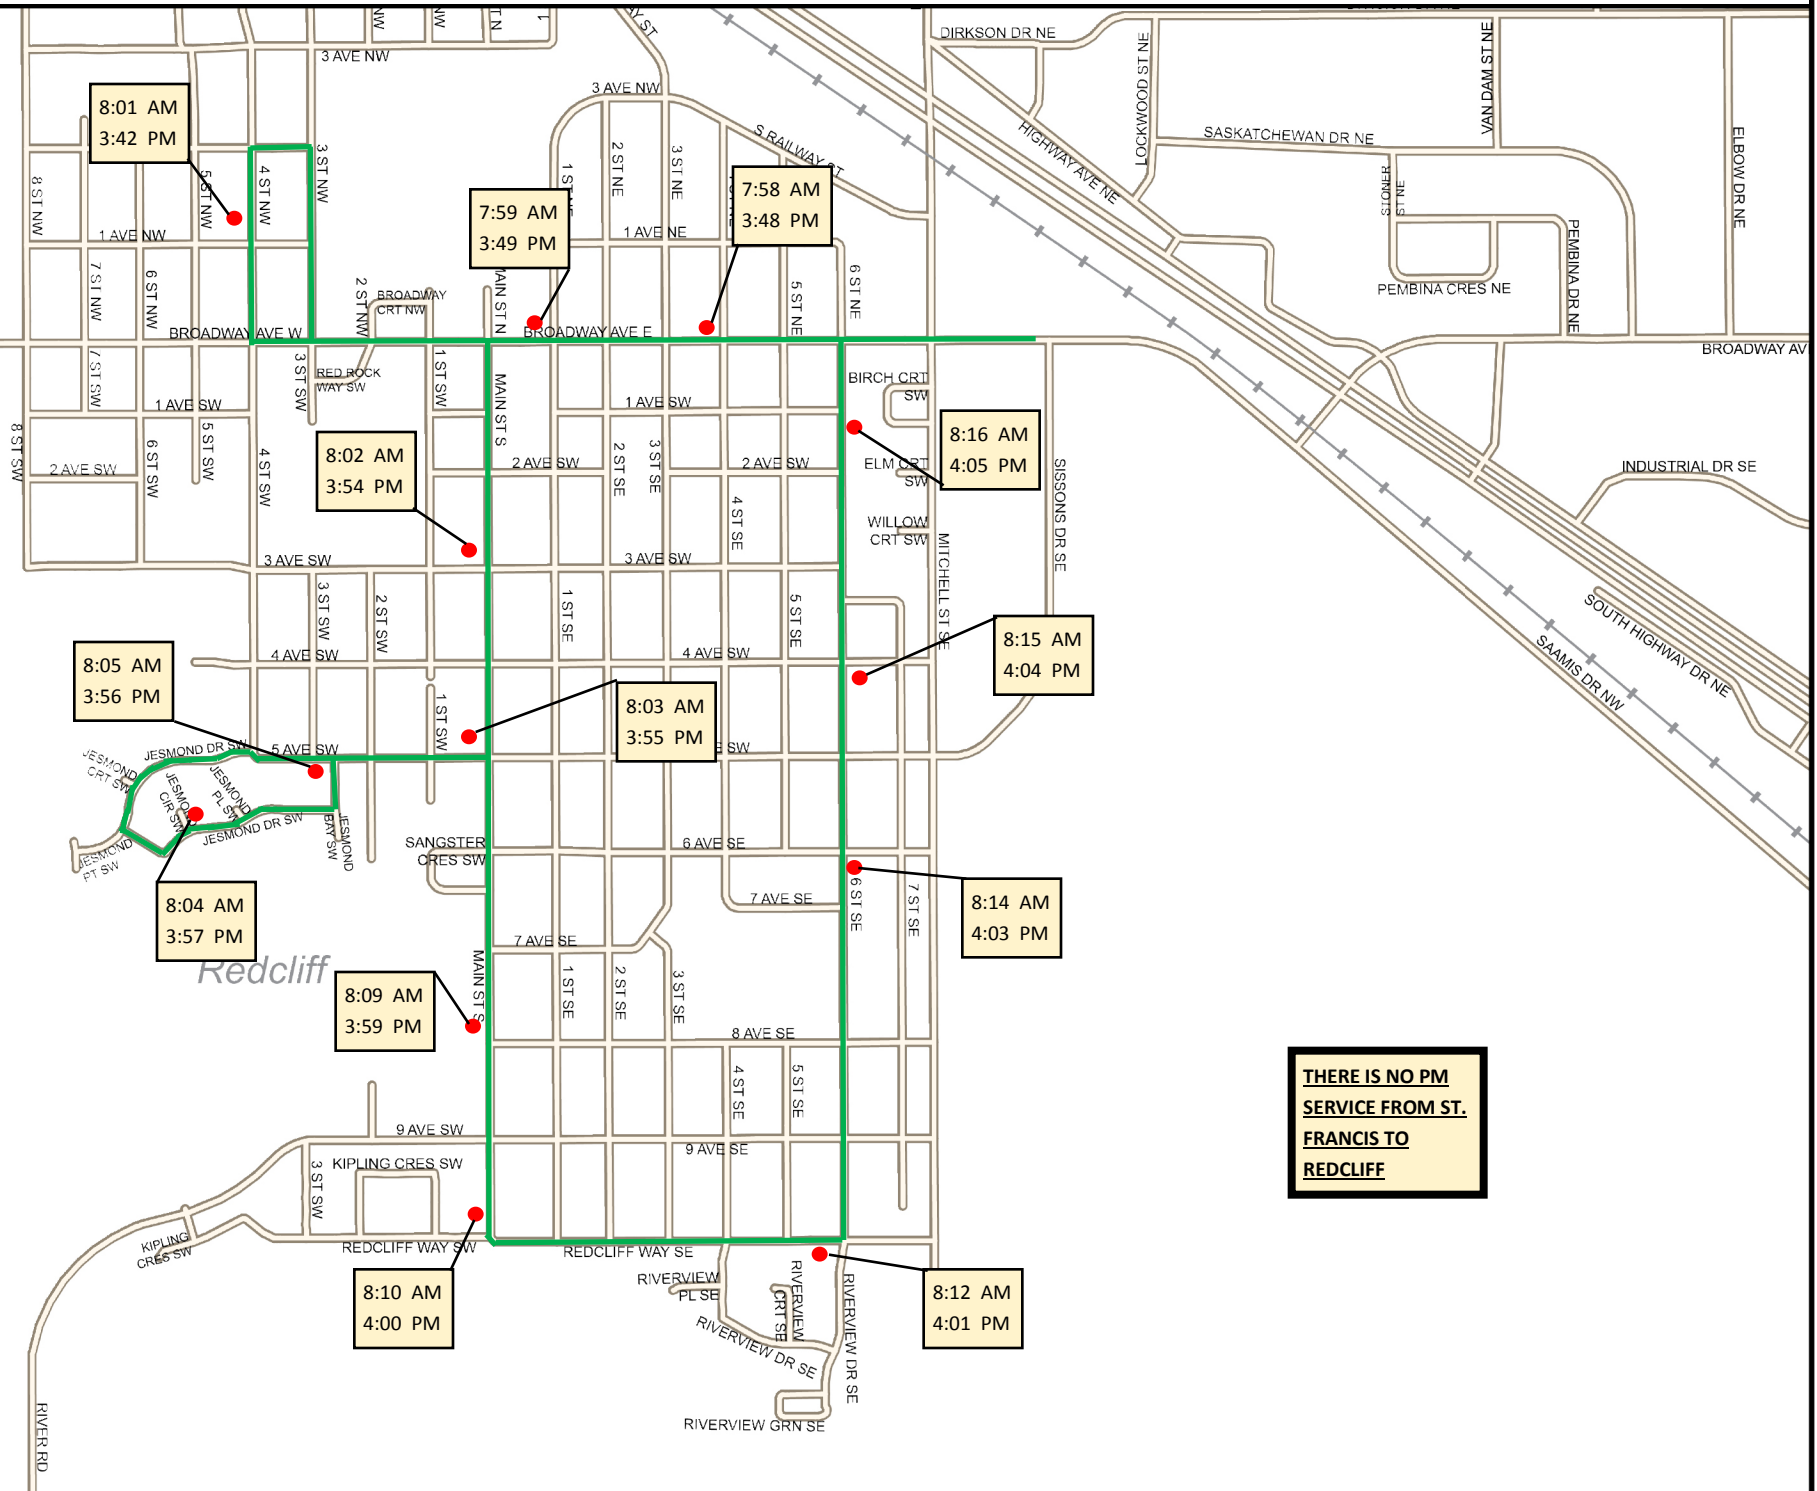

# St. Michael's 2 AM & PM

**THERE IS NO PM SERVICE FROM ST. FRANCIS TO REDCLIFF**