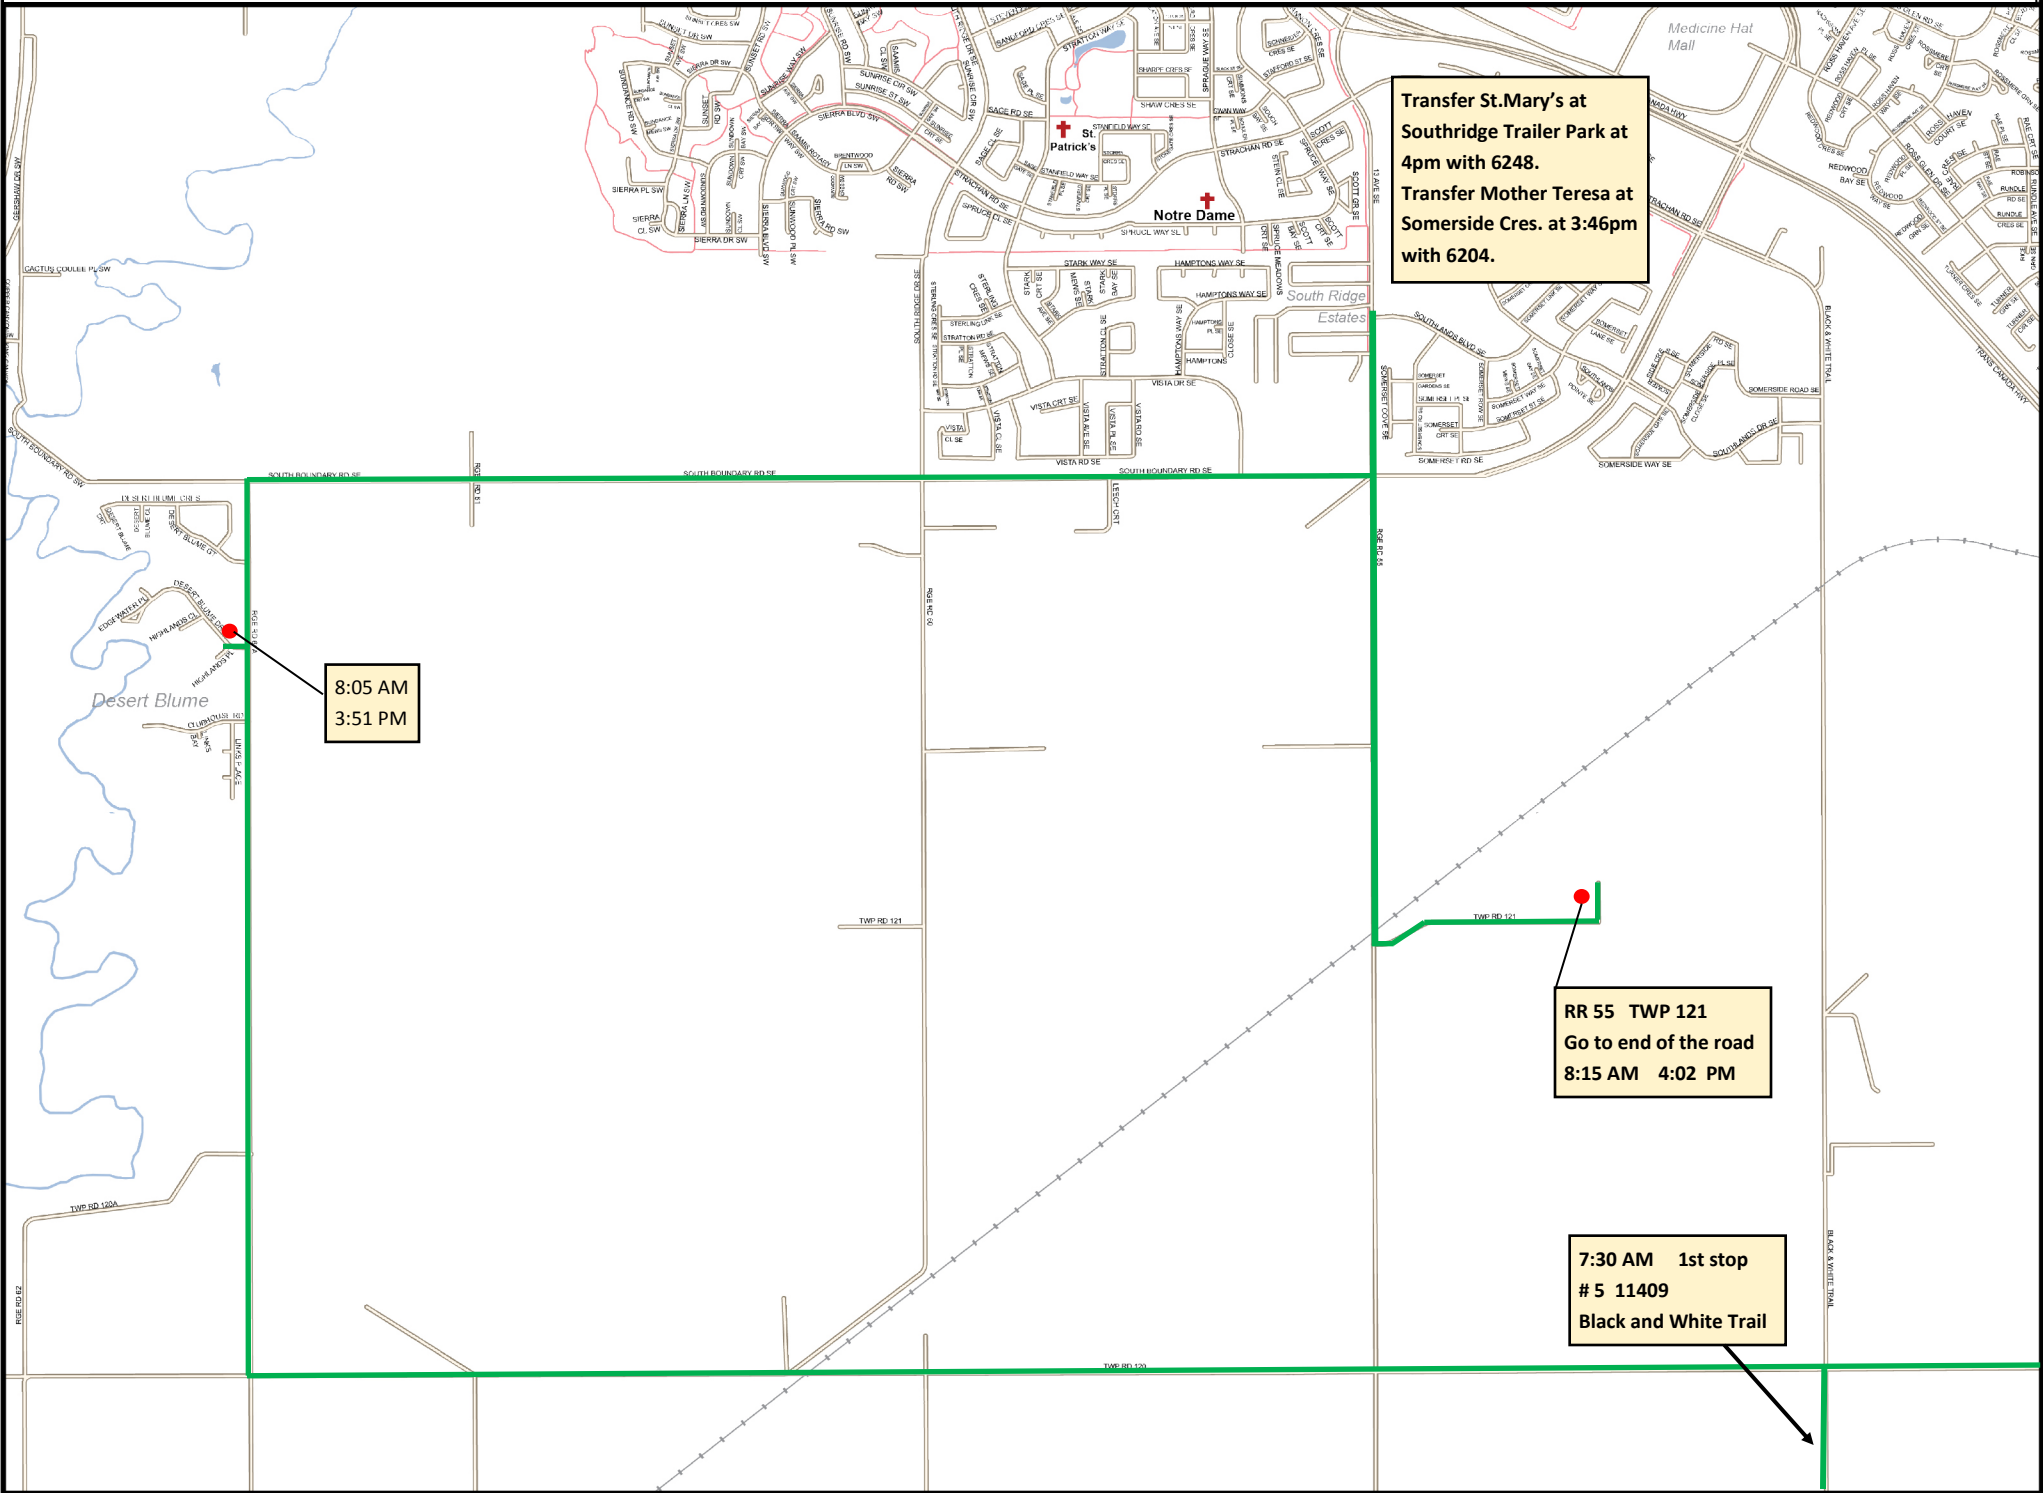

7:47 AM

4:23 PM

7:45 AM
4:26 PM

7:44 AM
4:27 PM

7:43 AM
Pick up at 1070
East 3rd

EAGLE BUTTE PL. LOT # 11
911 - 11418
2.2 km south of the 120
7:38 AM 4:31 PM

Dunmore

TWP RD 120

Transfer St. Mary's at Southridge Trailer Park at 4pm with 6248.
Transfer Mother Teresa at Somerside Cres. at 3:46pm with 6204.

8:05 AM
3:51 PM

RR 55 TWP 121
Go to end of the road
8:15 AM 4:02 PM

7:30 AM 1st stop
5 11409
Black and White Trail