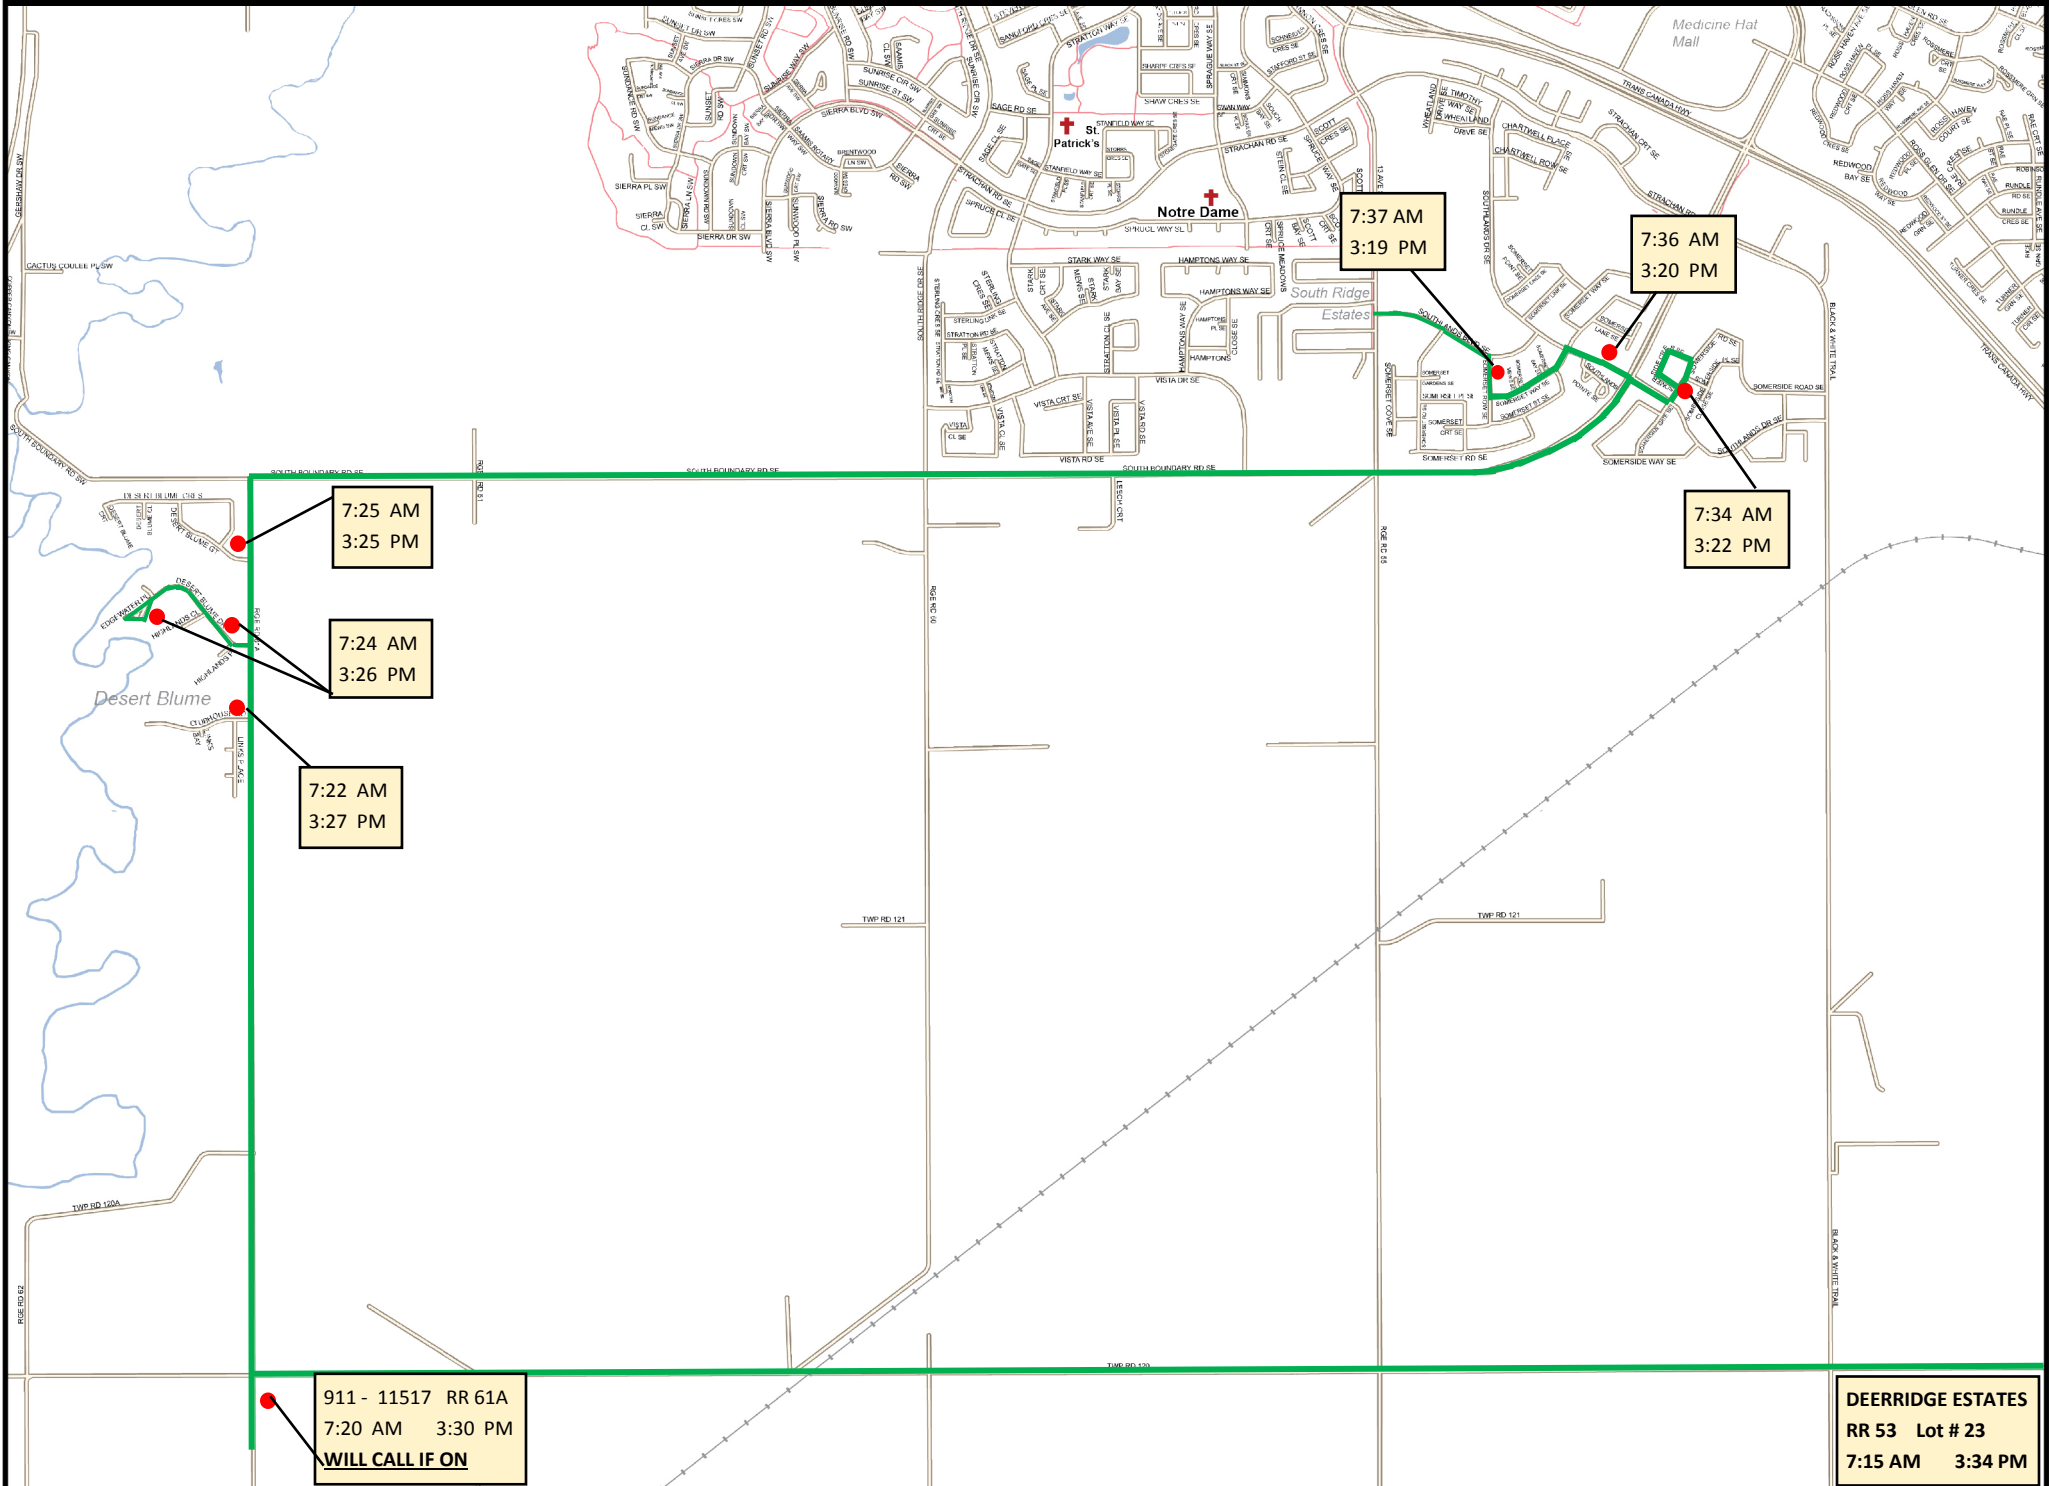

3:47 PM
WILL CALL IF
ON IN AM

7:03 AM
3:45 PM

7:01 AM
3:44 PM

7:00 AM
3:43 PM

911 - 11422
Lot # 3
6:52 AM 3:38 PM
WILL CALL IF ON

911 - 11419
6:55 AM 3:39 PM

911 - 11517 RR 61A
 7:20 AM 3:30 PM
 WILL CALL IF ON

DEERRIDGE ESTATES
 RR 53 Lot # 23
 7:15 AM 3:34 PM