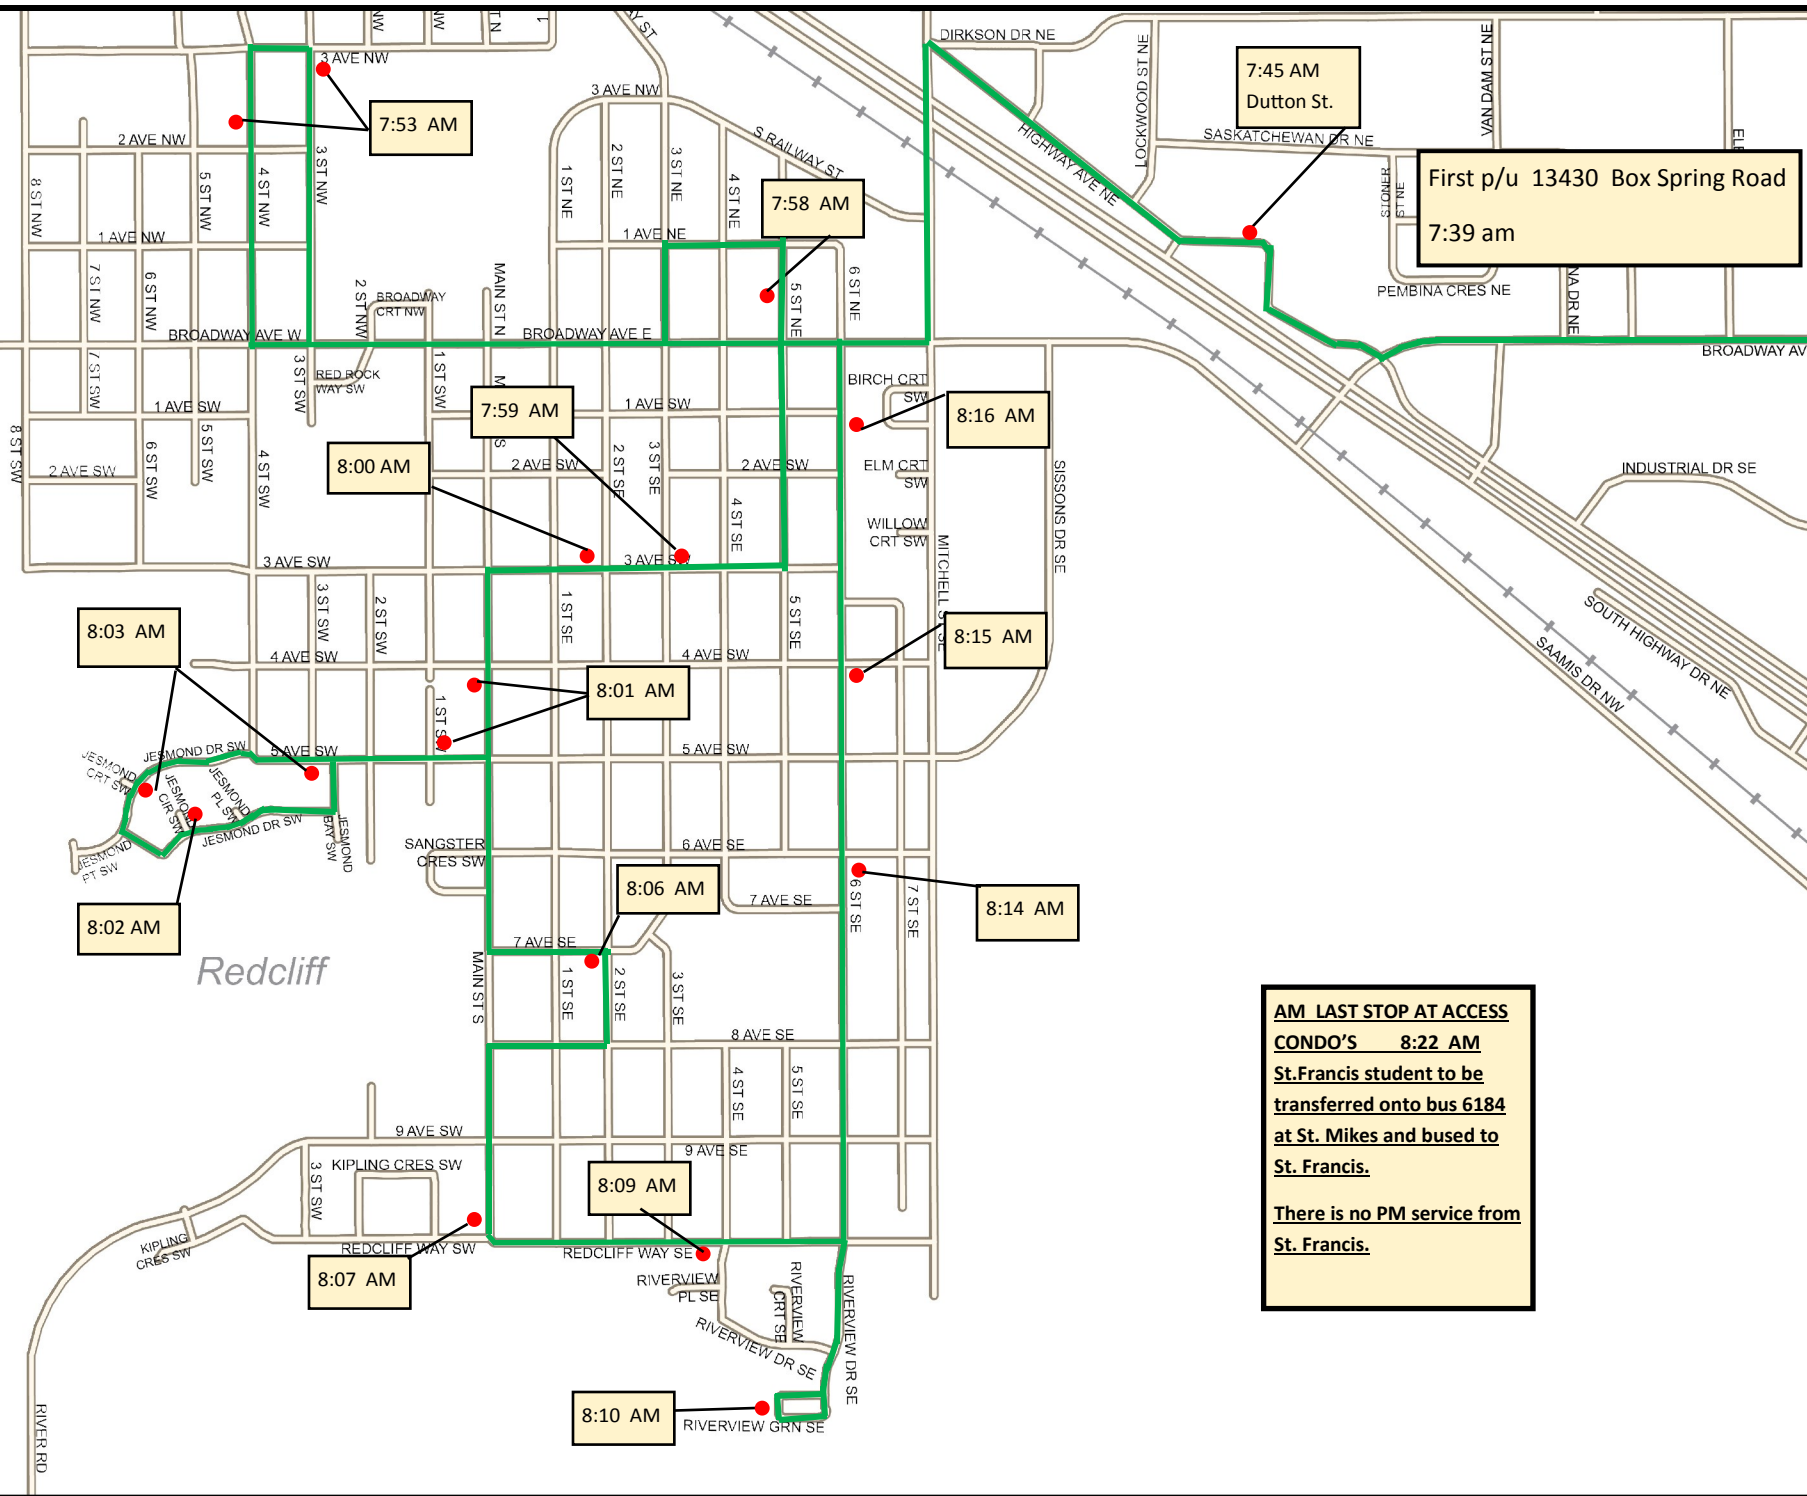

St. Francis AM only

First p/u 13430 Box Spring Road
7:39 am

AM LAST STOP AT ACCESS CONDO'S 8:22 AM
St. Francis student to be transferred onto bus 6184 at St. Mikes and bused to St. Francis.
There is no PM service from St. Francis.