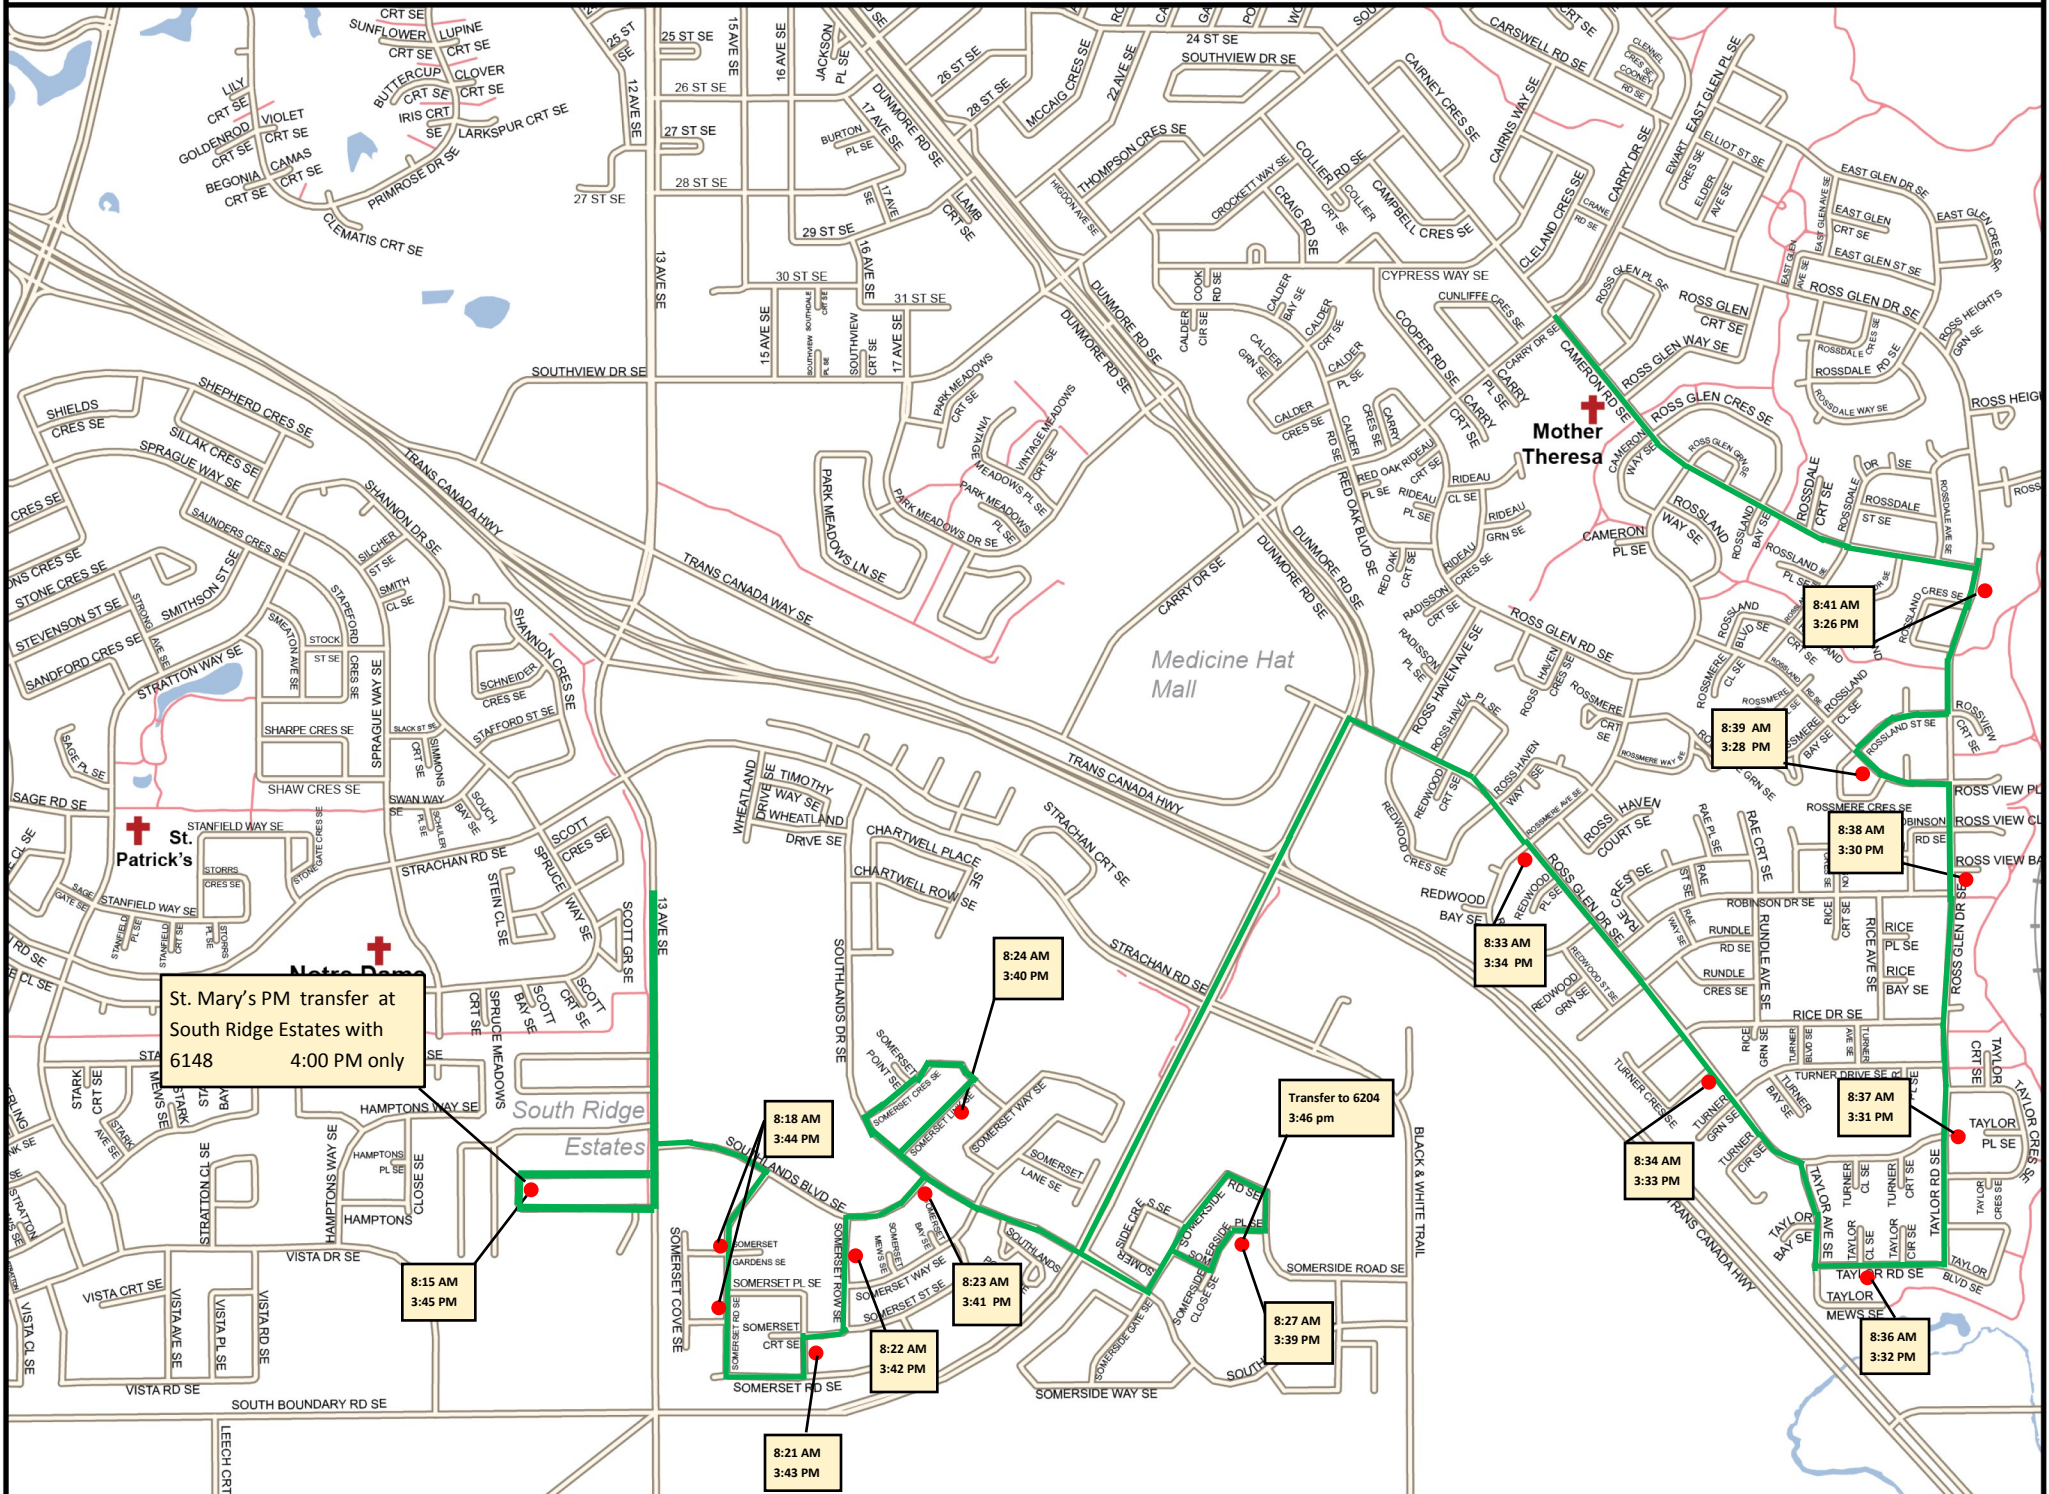

Mother Teresa 1 AM & PM

St. Mary's PM transfer at South Ridge Estates with 6148 4:00 PM only

Transfer to 6204 3:46 pm