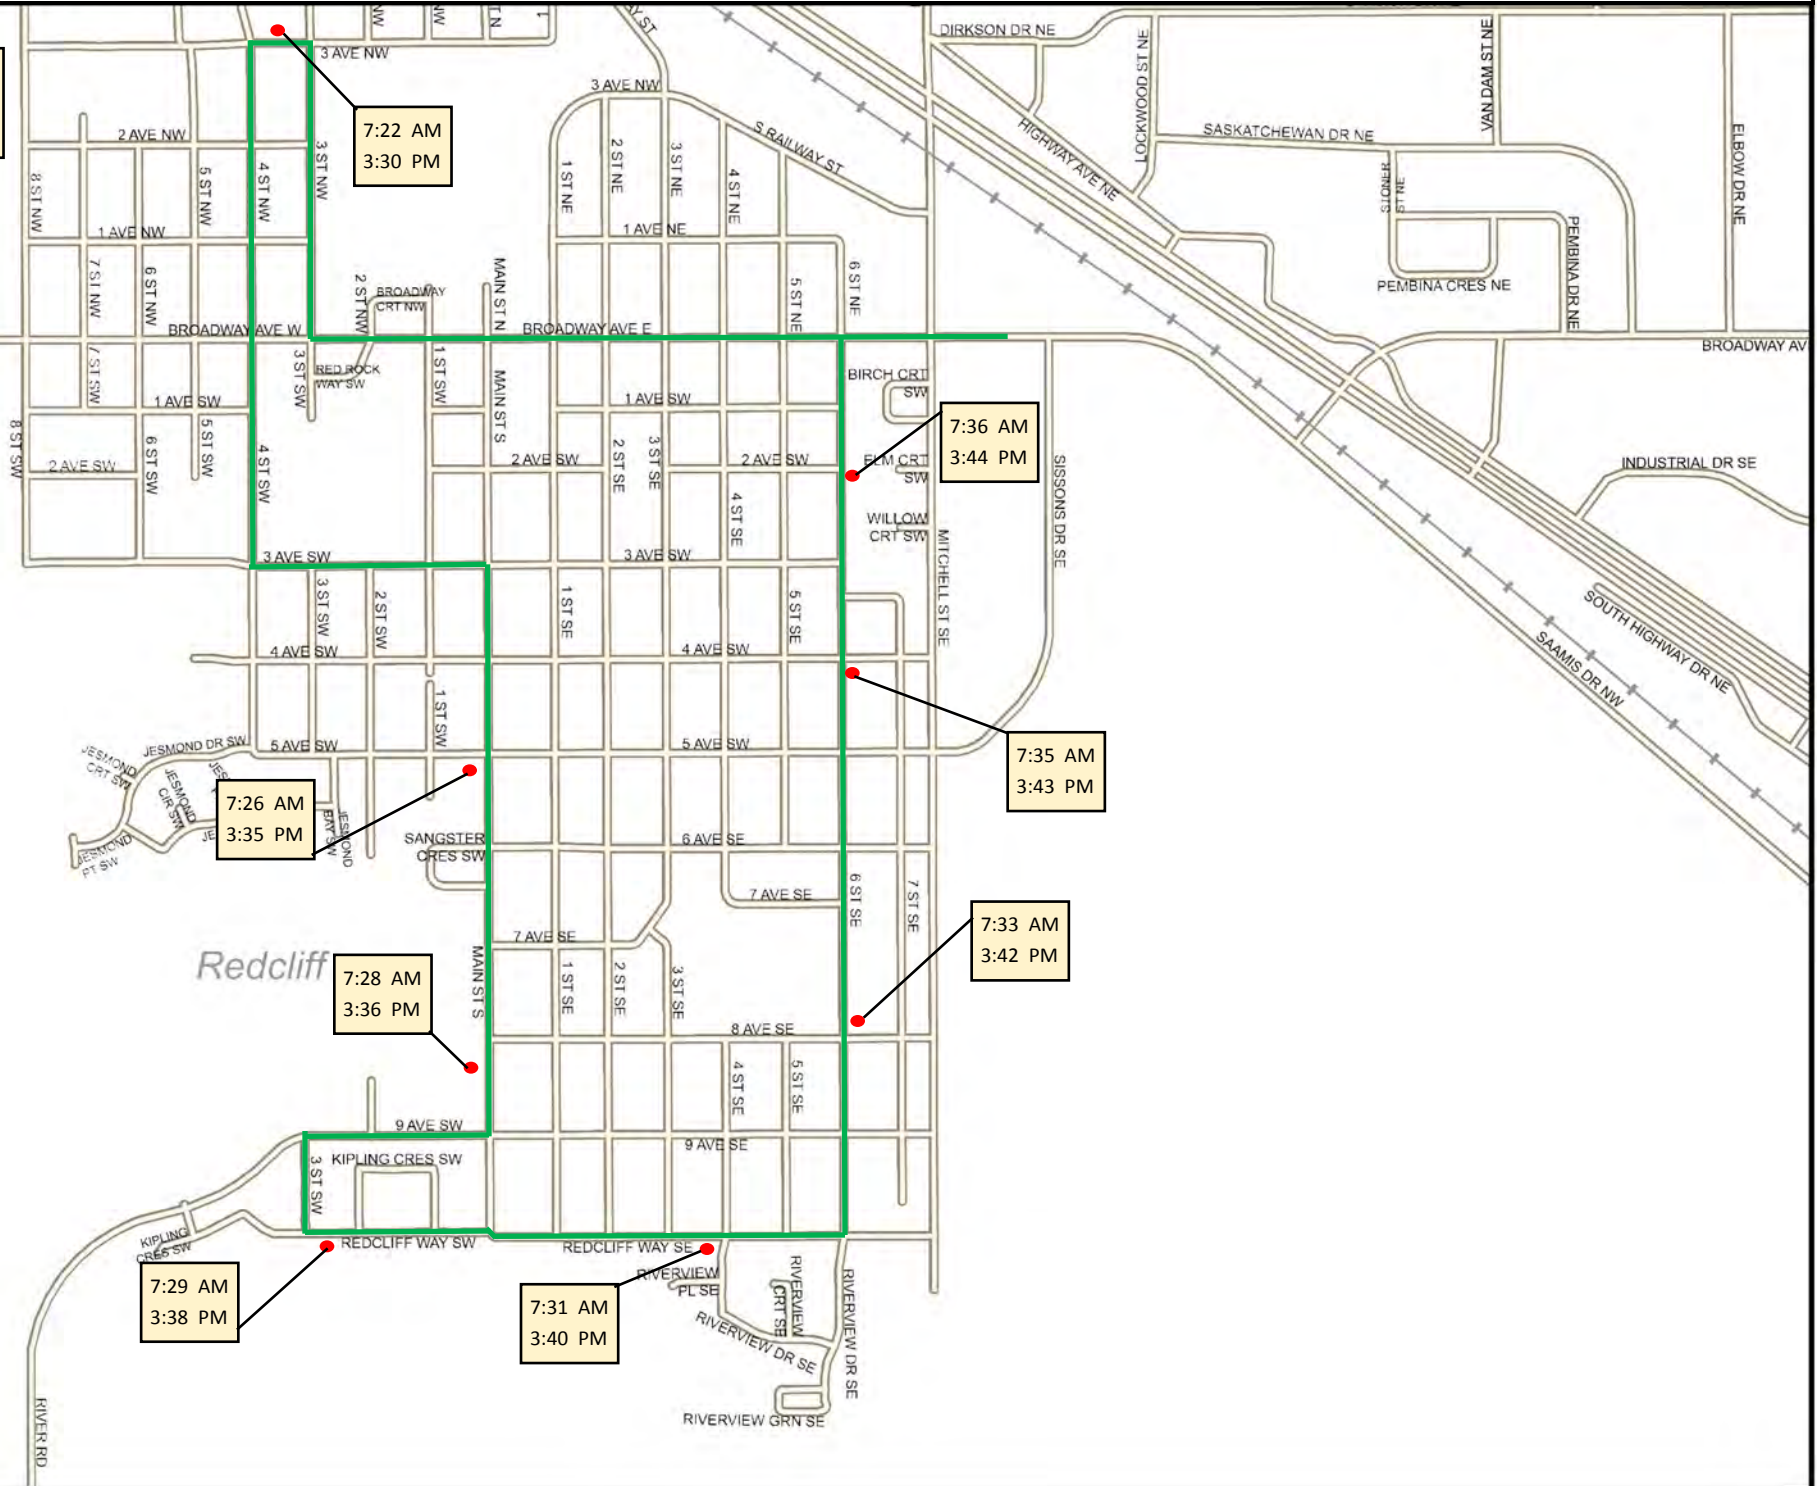

7:15 AM
Pick up on RR 64
911 address: 13501

7:22 AM
3:30 PM

7:36 AM
3:44 PM

7:35 AM
3:43 PM

7:33 AM
3:42 PM

7:26 AM
3:35 PM

7:28 AM
3:36 PM

7:29 AM
3:38 PM

7:31 AM
3:40 PM

AM leave Redcliff and drop at McCoy, then do pick up on 1st S.W. and head to Notre Dame.

7:58 AM
3:00 PM

PM pick up at Notre Dame, do drop off on 1st St. S.W. then up to McCoy .