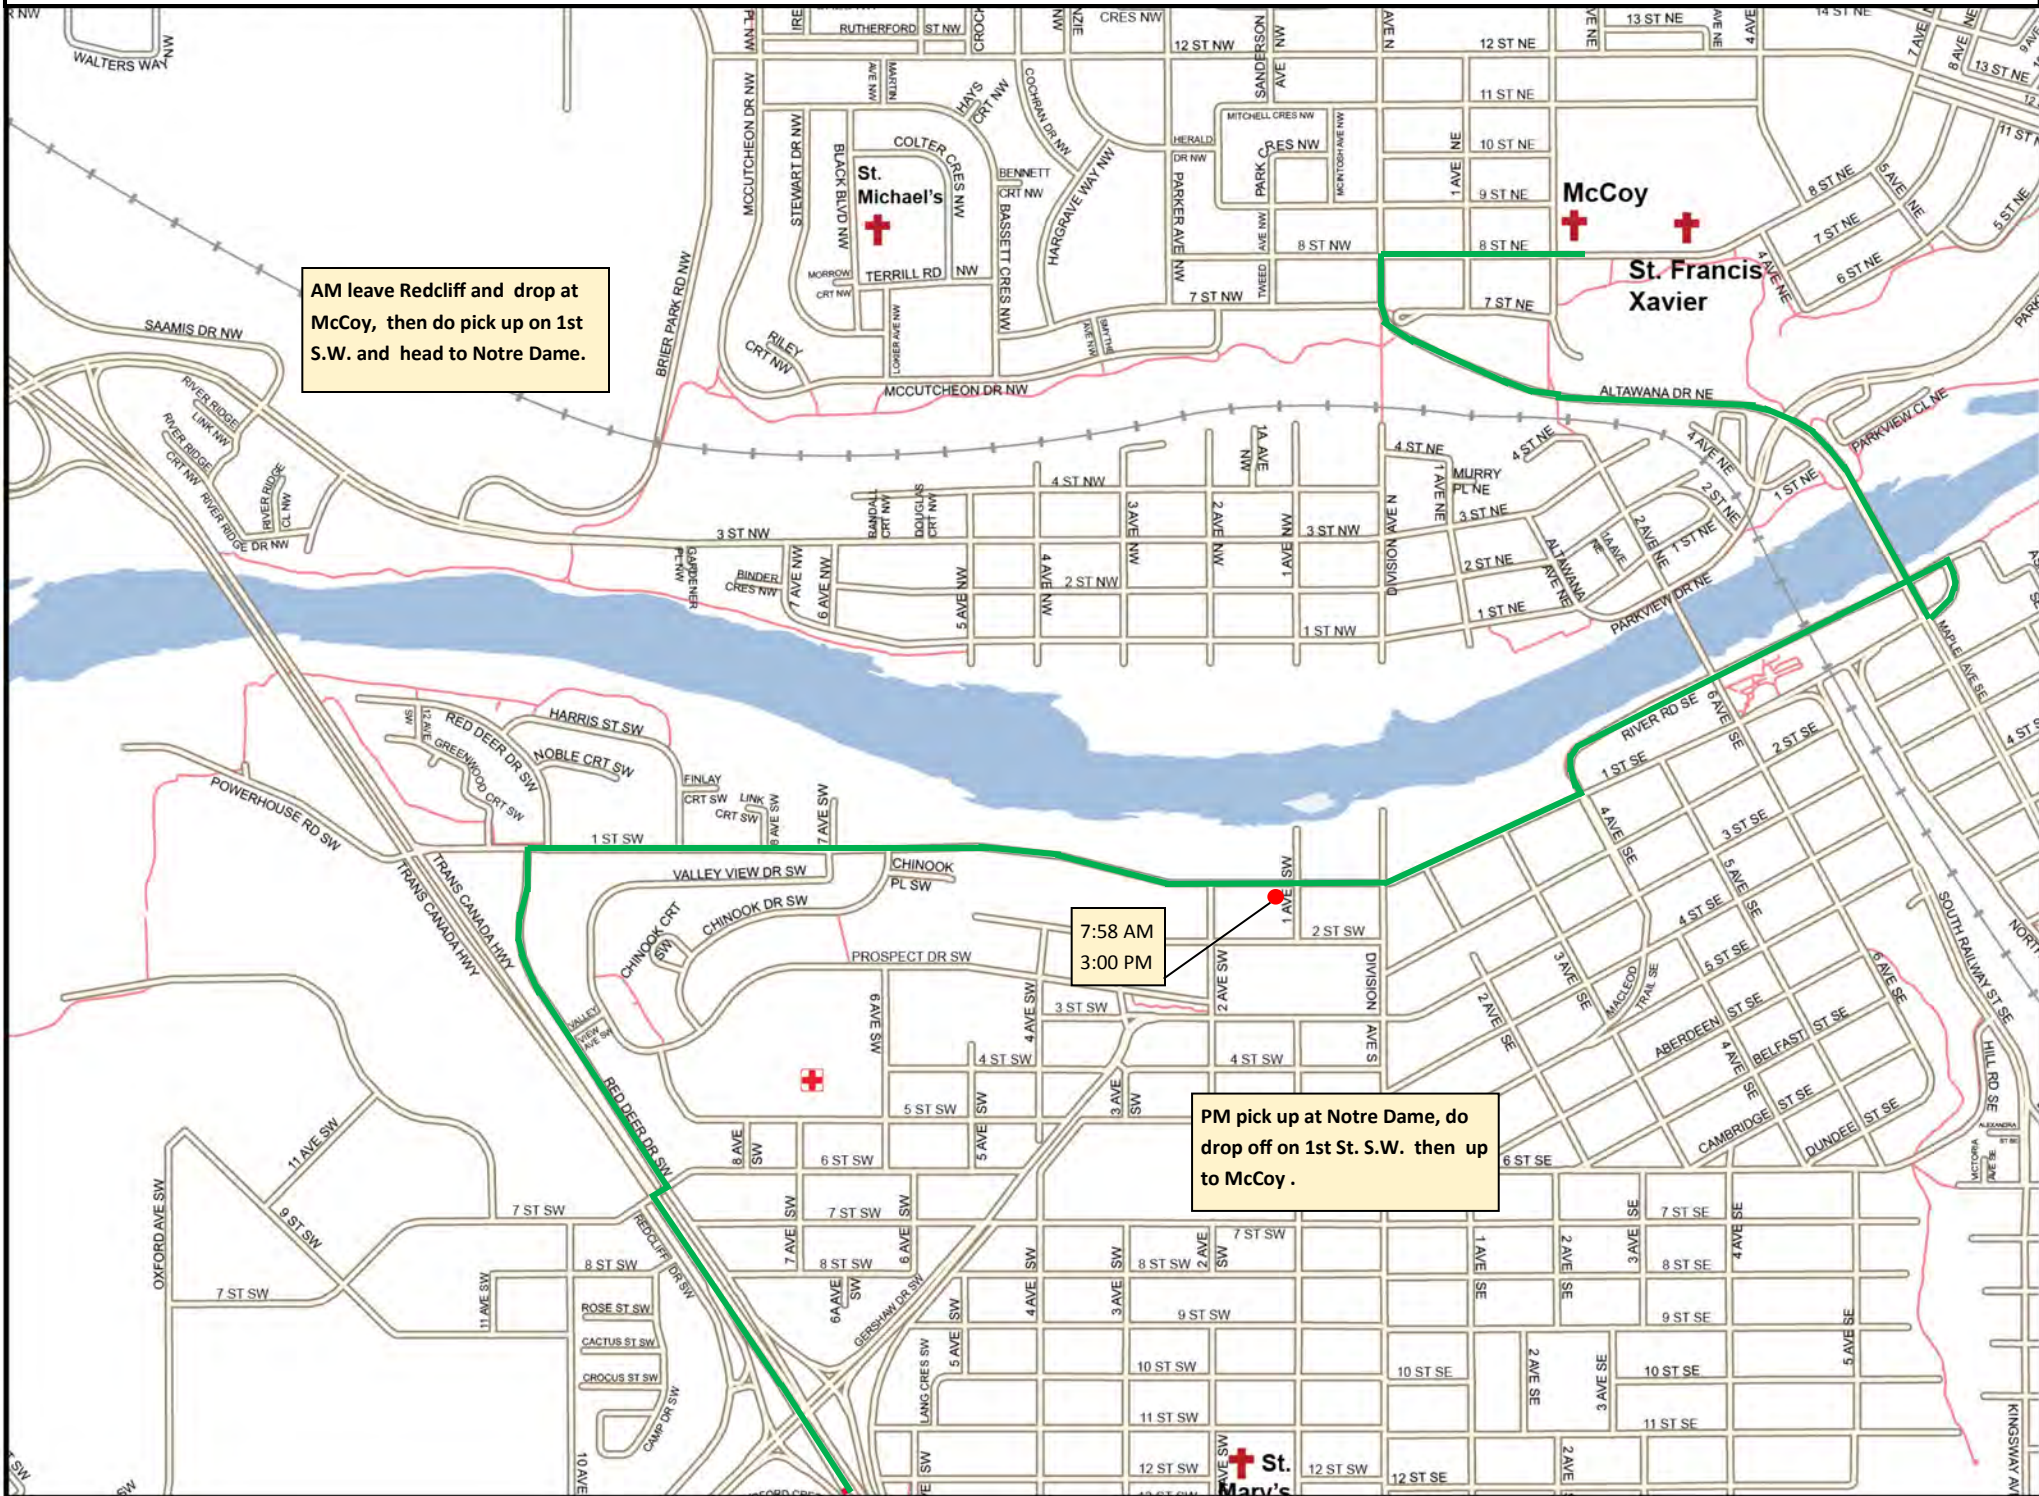

7:15 AM
Pick up on RR 64
911 address: 13501

7:22 AM
3:30 PM

7:36 AM
3:44 PM

7:35 AM
3:43 PM

7:33 AM
3:42 PM

7:26 AM
3:35 PM

7:28 AM
3:36 PM

7:29 AM
3:38 PM

7:31 AM
3:40 PM

AM leave Redcliff and drop at McCoy, then do pick up on 1st S.W. and head to Notre Dame.

7:58 AM
3:00 PM

PM pick up at Notre Dame, do drop off on 1st St. S.W. then up to McCoy .