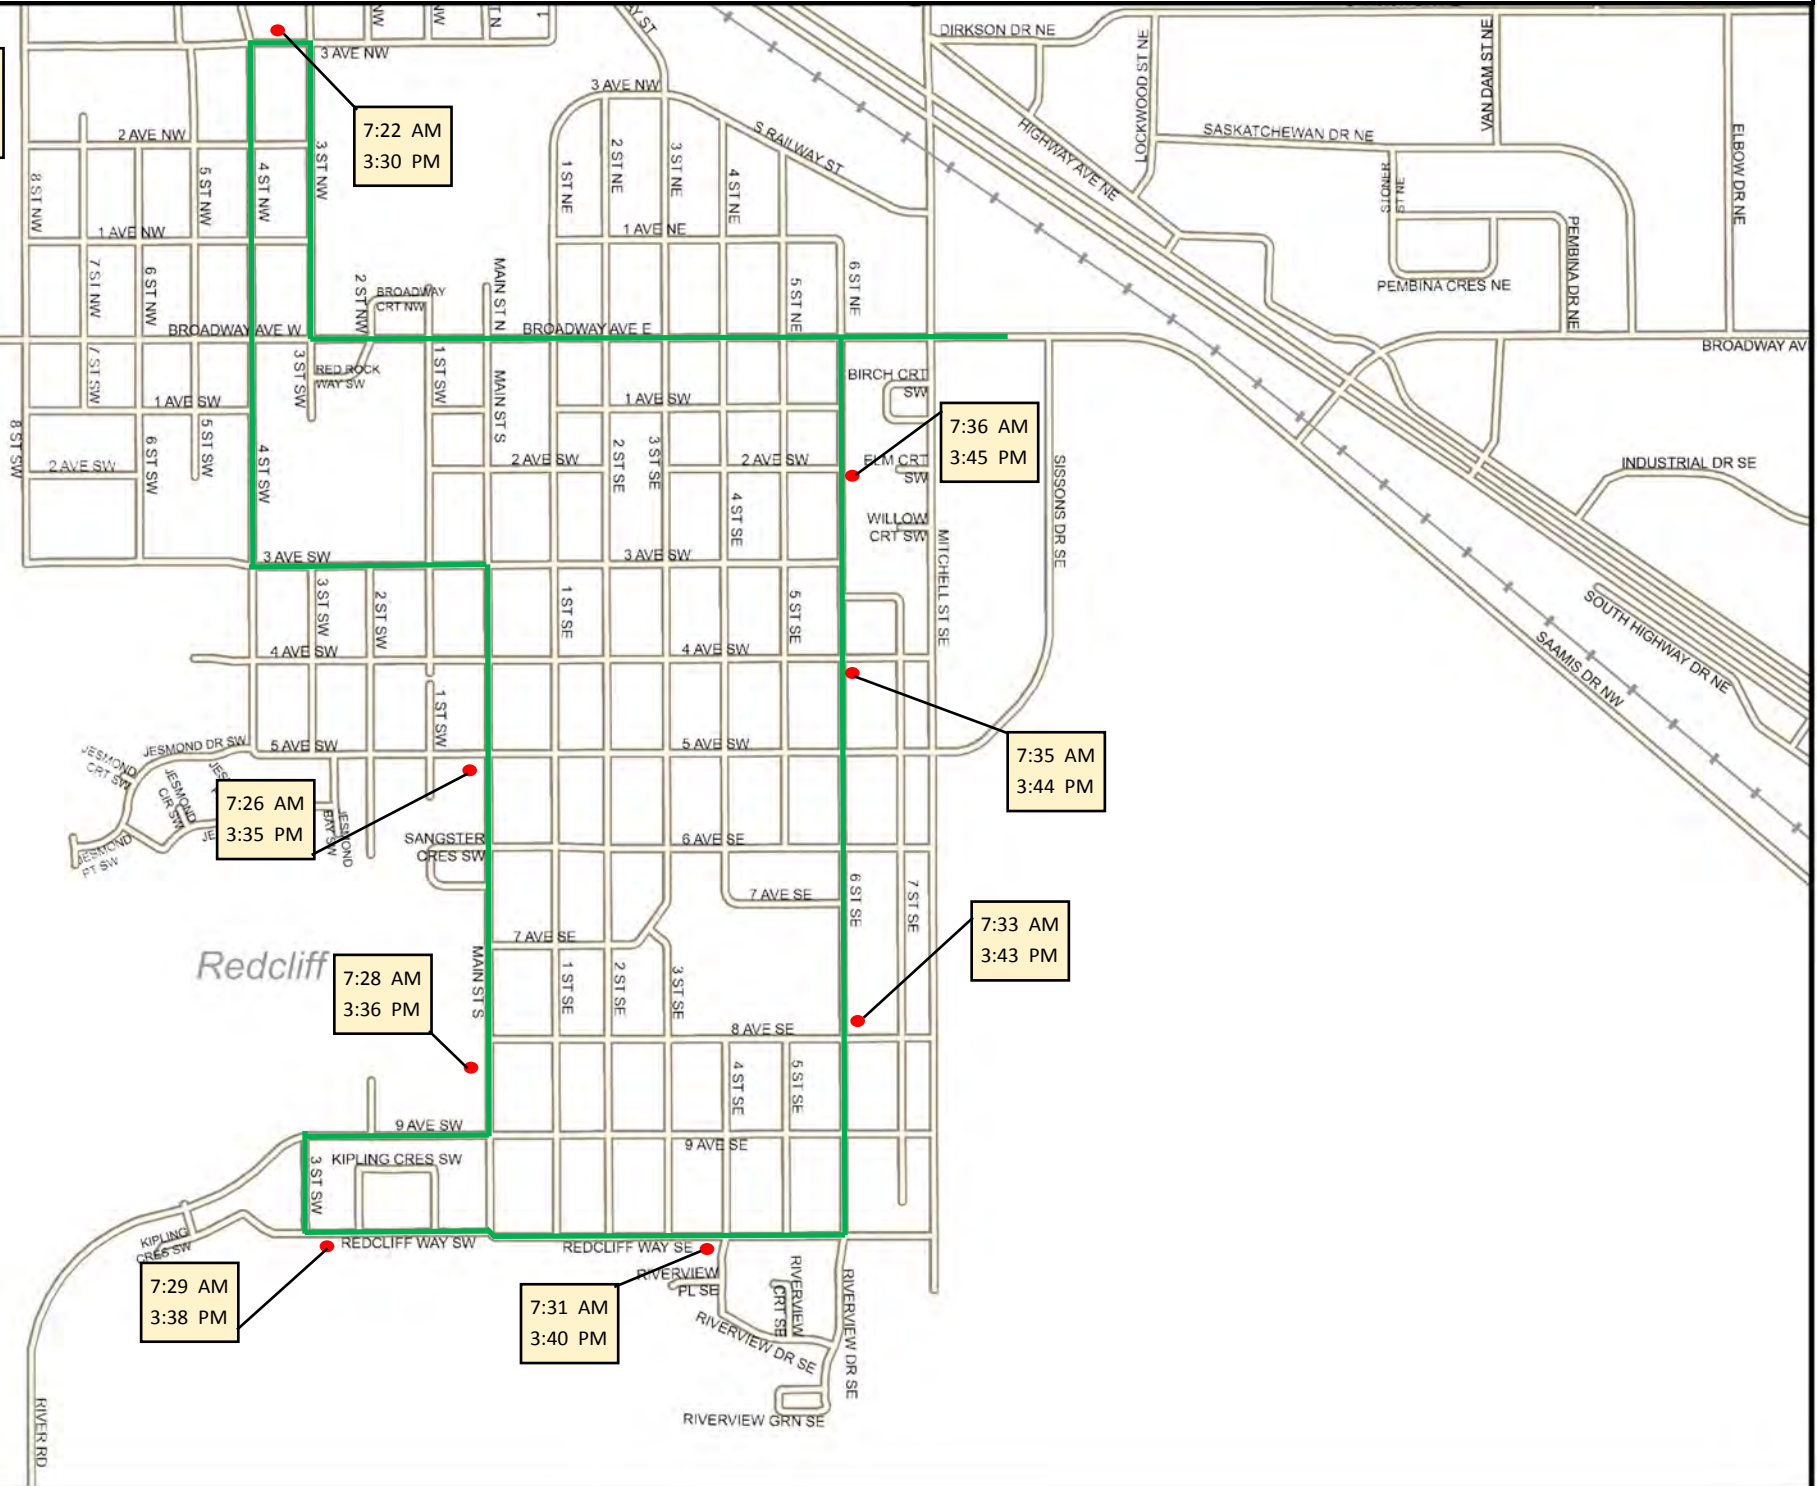

7:15 AM
Pick up on RR 64
911 address: 13501

7:22 AM
3:30 PM

7:36 AM
3:45 PM

7:35 AM
3:44 PM

7:33 AM
3:43 PM

7:26 AM
3:35 PM

7:28 AM
3:36 PM

7:29 AM
3:38 PM

7:31 AM
3:40 PM

AM leave Redcliff and drop at McCoy, then do pick up on 1st S.W. and head to Notre Dame.

7:58 AM
3:00 PM

PM pick up at Notre Dame, do drop off on 1st St. S.W., then to McCoy.