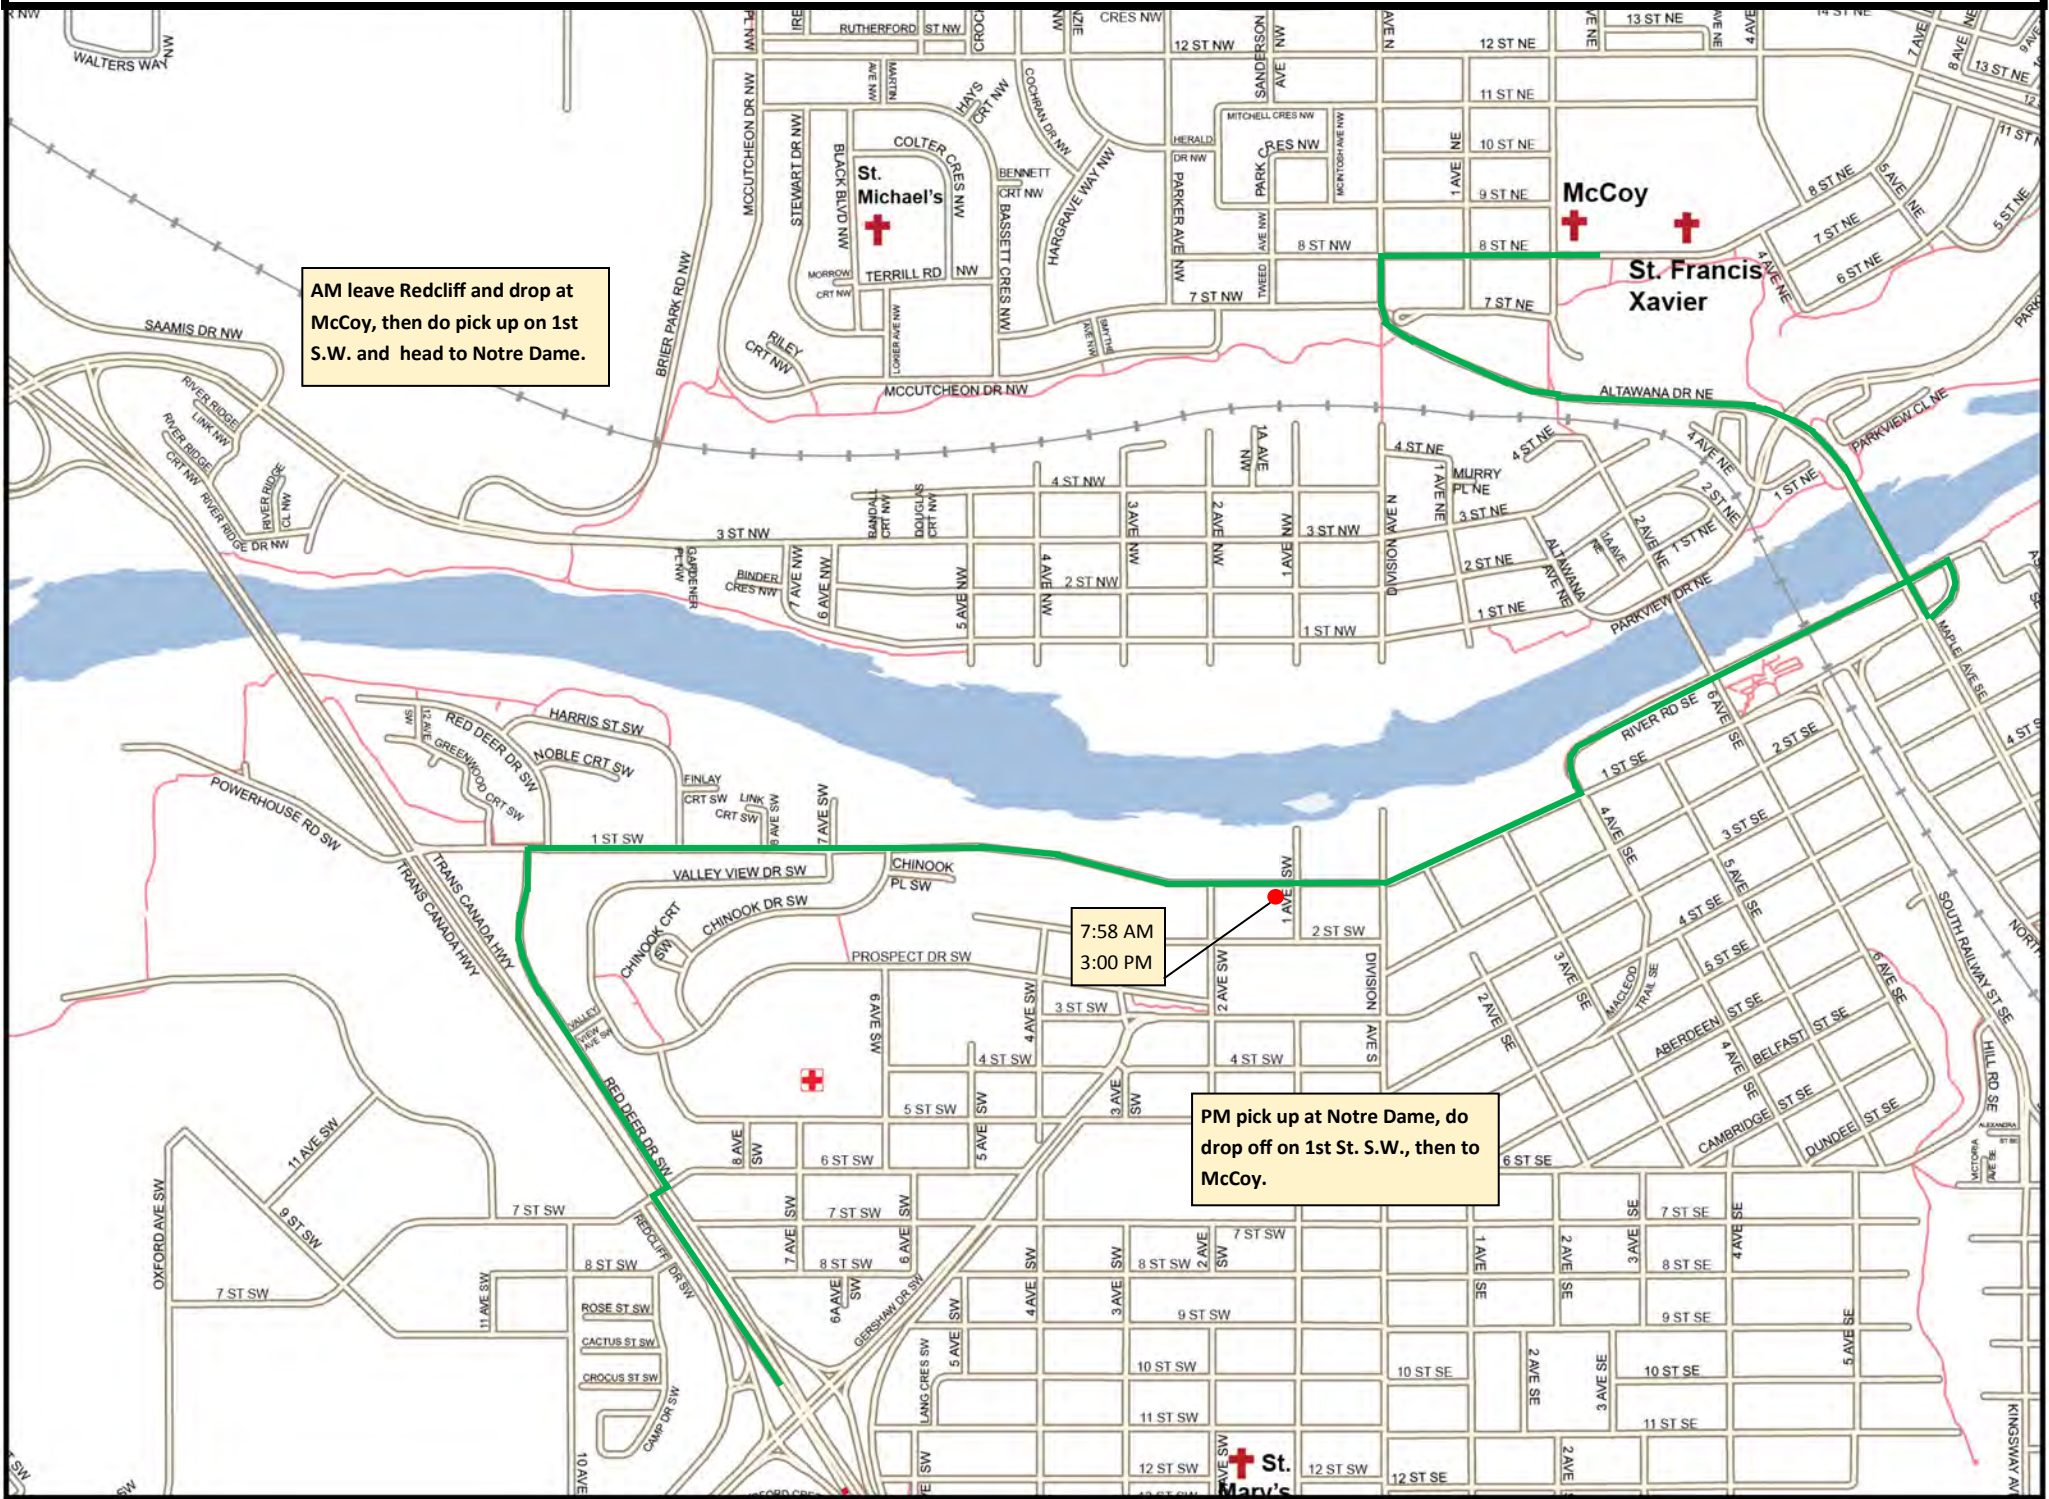

7:15 AM
Pick up on RR 64
911 address: 13501

7:22 AM
3:30 PM

7:36 AM
3:45 PM

7:35 AM
3:44 PM

7:33 AM
3:43 PM

7:26 AM
3:35 PM

7:28 AM
3:36 PM

7:29 AM
3:38 PM

7:31 AM
3:40 PM

AM leave Redcliff and drop at McCoy, then do pick up on 1st S.W. and head to Notre Dame.

7:58 AM
3:00 PM

PM pick up at Notre Dame, do drop off on 1st St. S.W., then to McCoy.