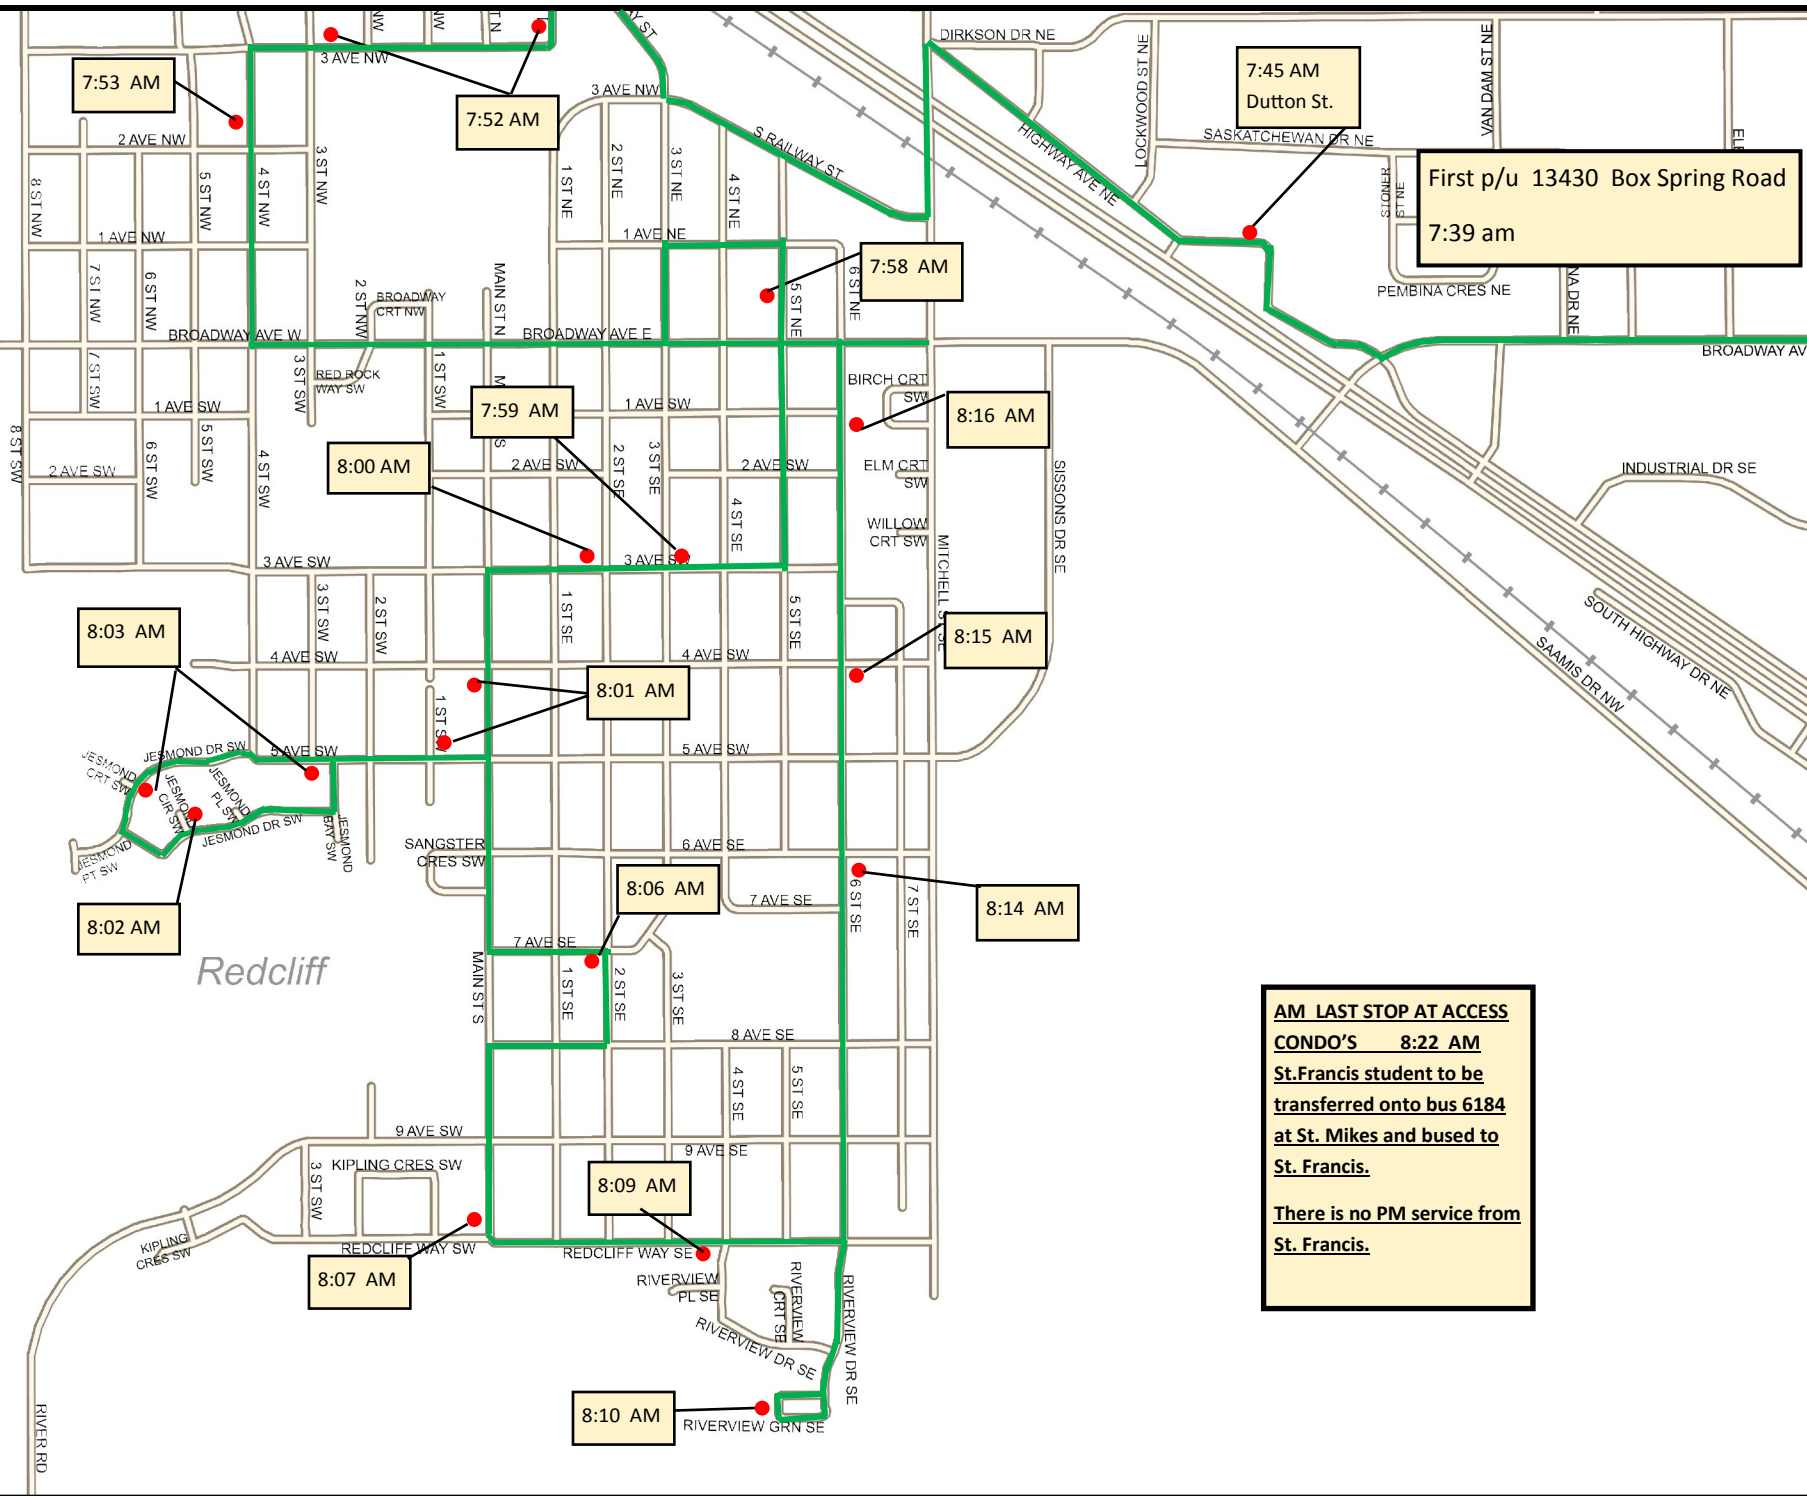

# St. Francis AM only

**AM LAST STOP AT ACCESS CONDO'S 8:22 AM**  
**St. Francis student to be transferred onto bus 6184 at St. Mikes and bused to St. Francis.**  
**There is no PM service from St. Francis.**