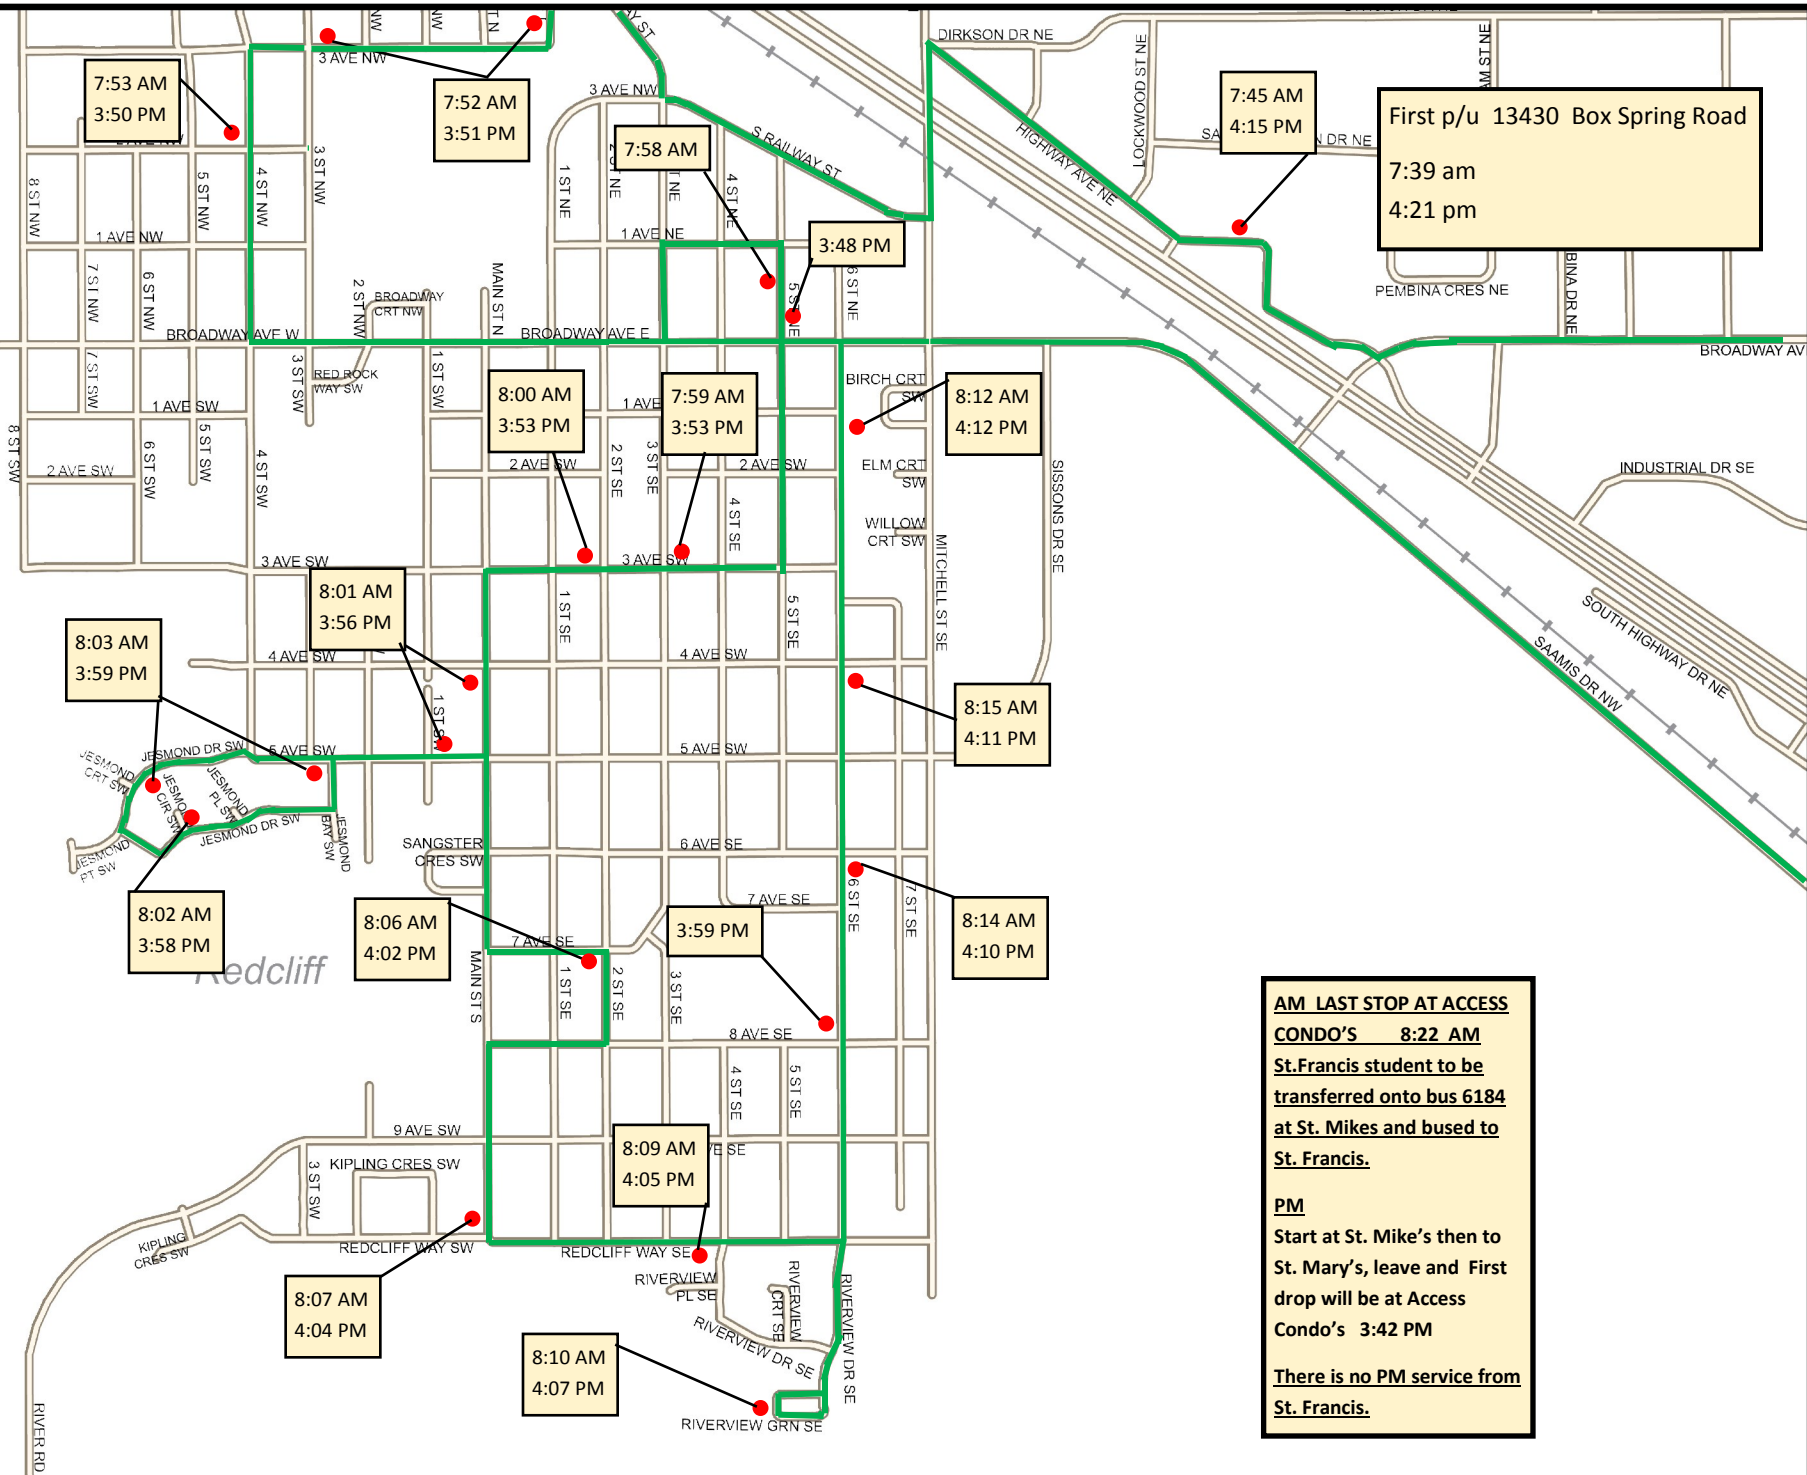

# St. Mary's 7 AM & PM

**AM LAST STOP AT ACCESS CONDO'S 8:22 AM**  
**St. Francis student to be transferred onto bus 6184 at St. Mikes and bused to St. Francis.**  
**PM**  
**Start at St. Mike's then to St. Mary's, leave and First drop will be at Access Condo's 3:42 PM**  
**There is no PM service from St. Francis.**