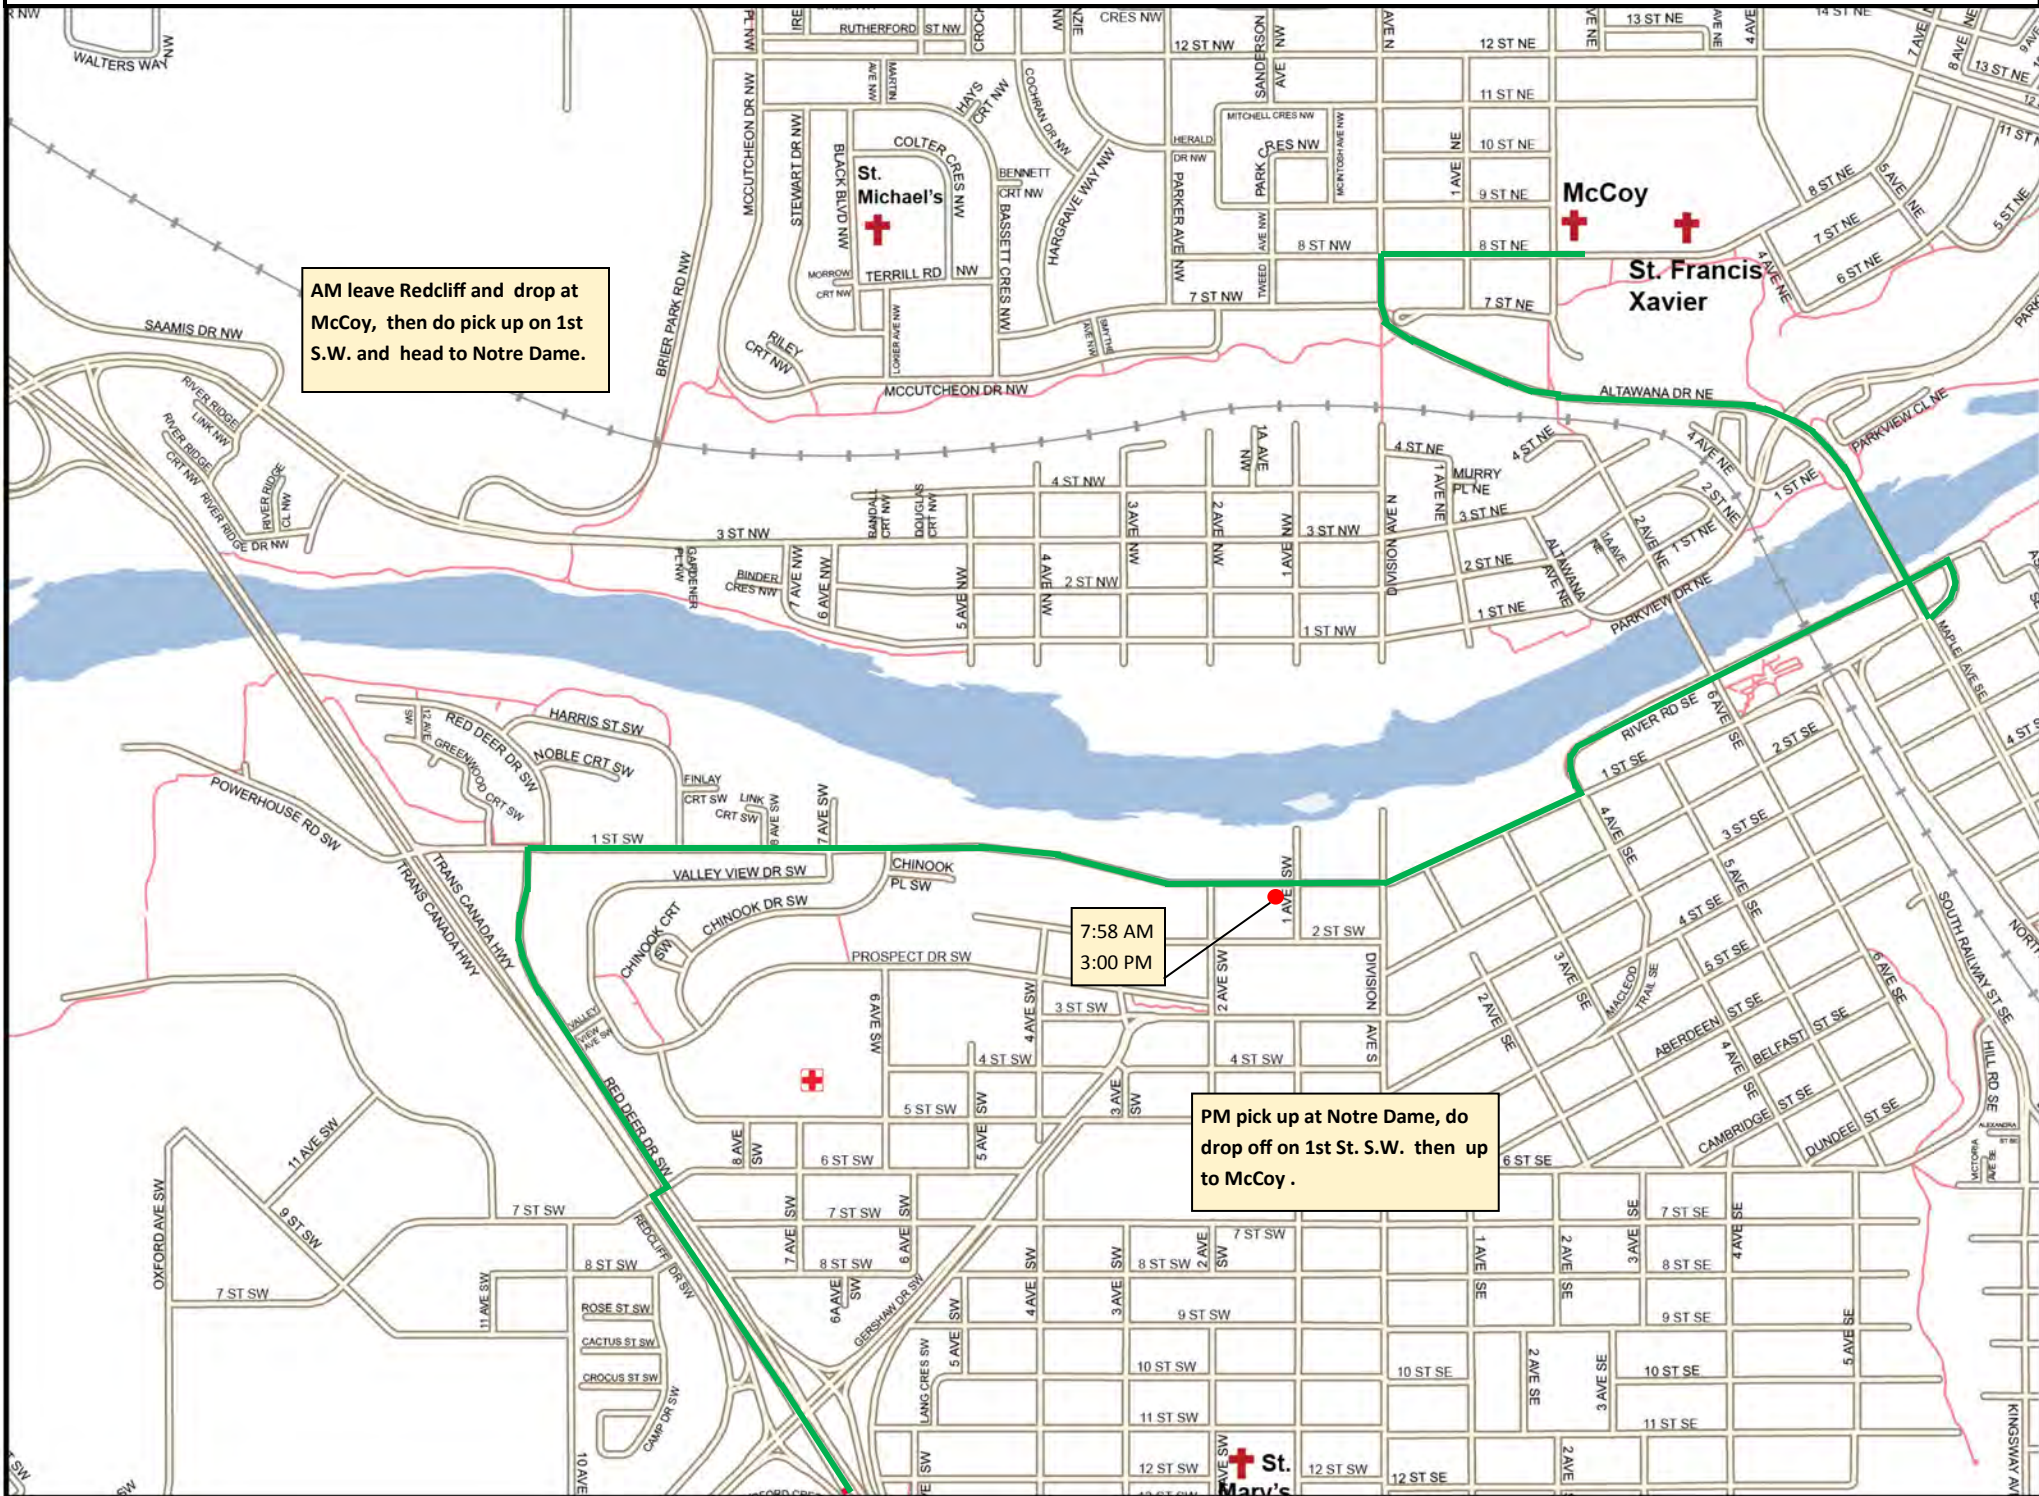

7:15 AM
Pick up on RR 64
911 address: 13501

7:22 AM
3:19 PM

7:23 AM
3:20 PM

7:36 AM
3:30 PM

7:26 AM
3:21 PM

7:35 AM
3:29 PM

7:28 AM
3:22 PM

7:33 AM
3:28 PM

7:29 AM
3:24 PM

7:31 AM
3:26 PM

AM leave Redcliff and drop at McCoy, then do pick up on 1st S.W. and head to Notre Dame.

7:58 AM
3:00 PM

PM pick up at Notre Dame, do drop off on 1st St. S.W. then up to McCoy .

St. Mary's