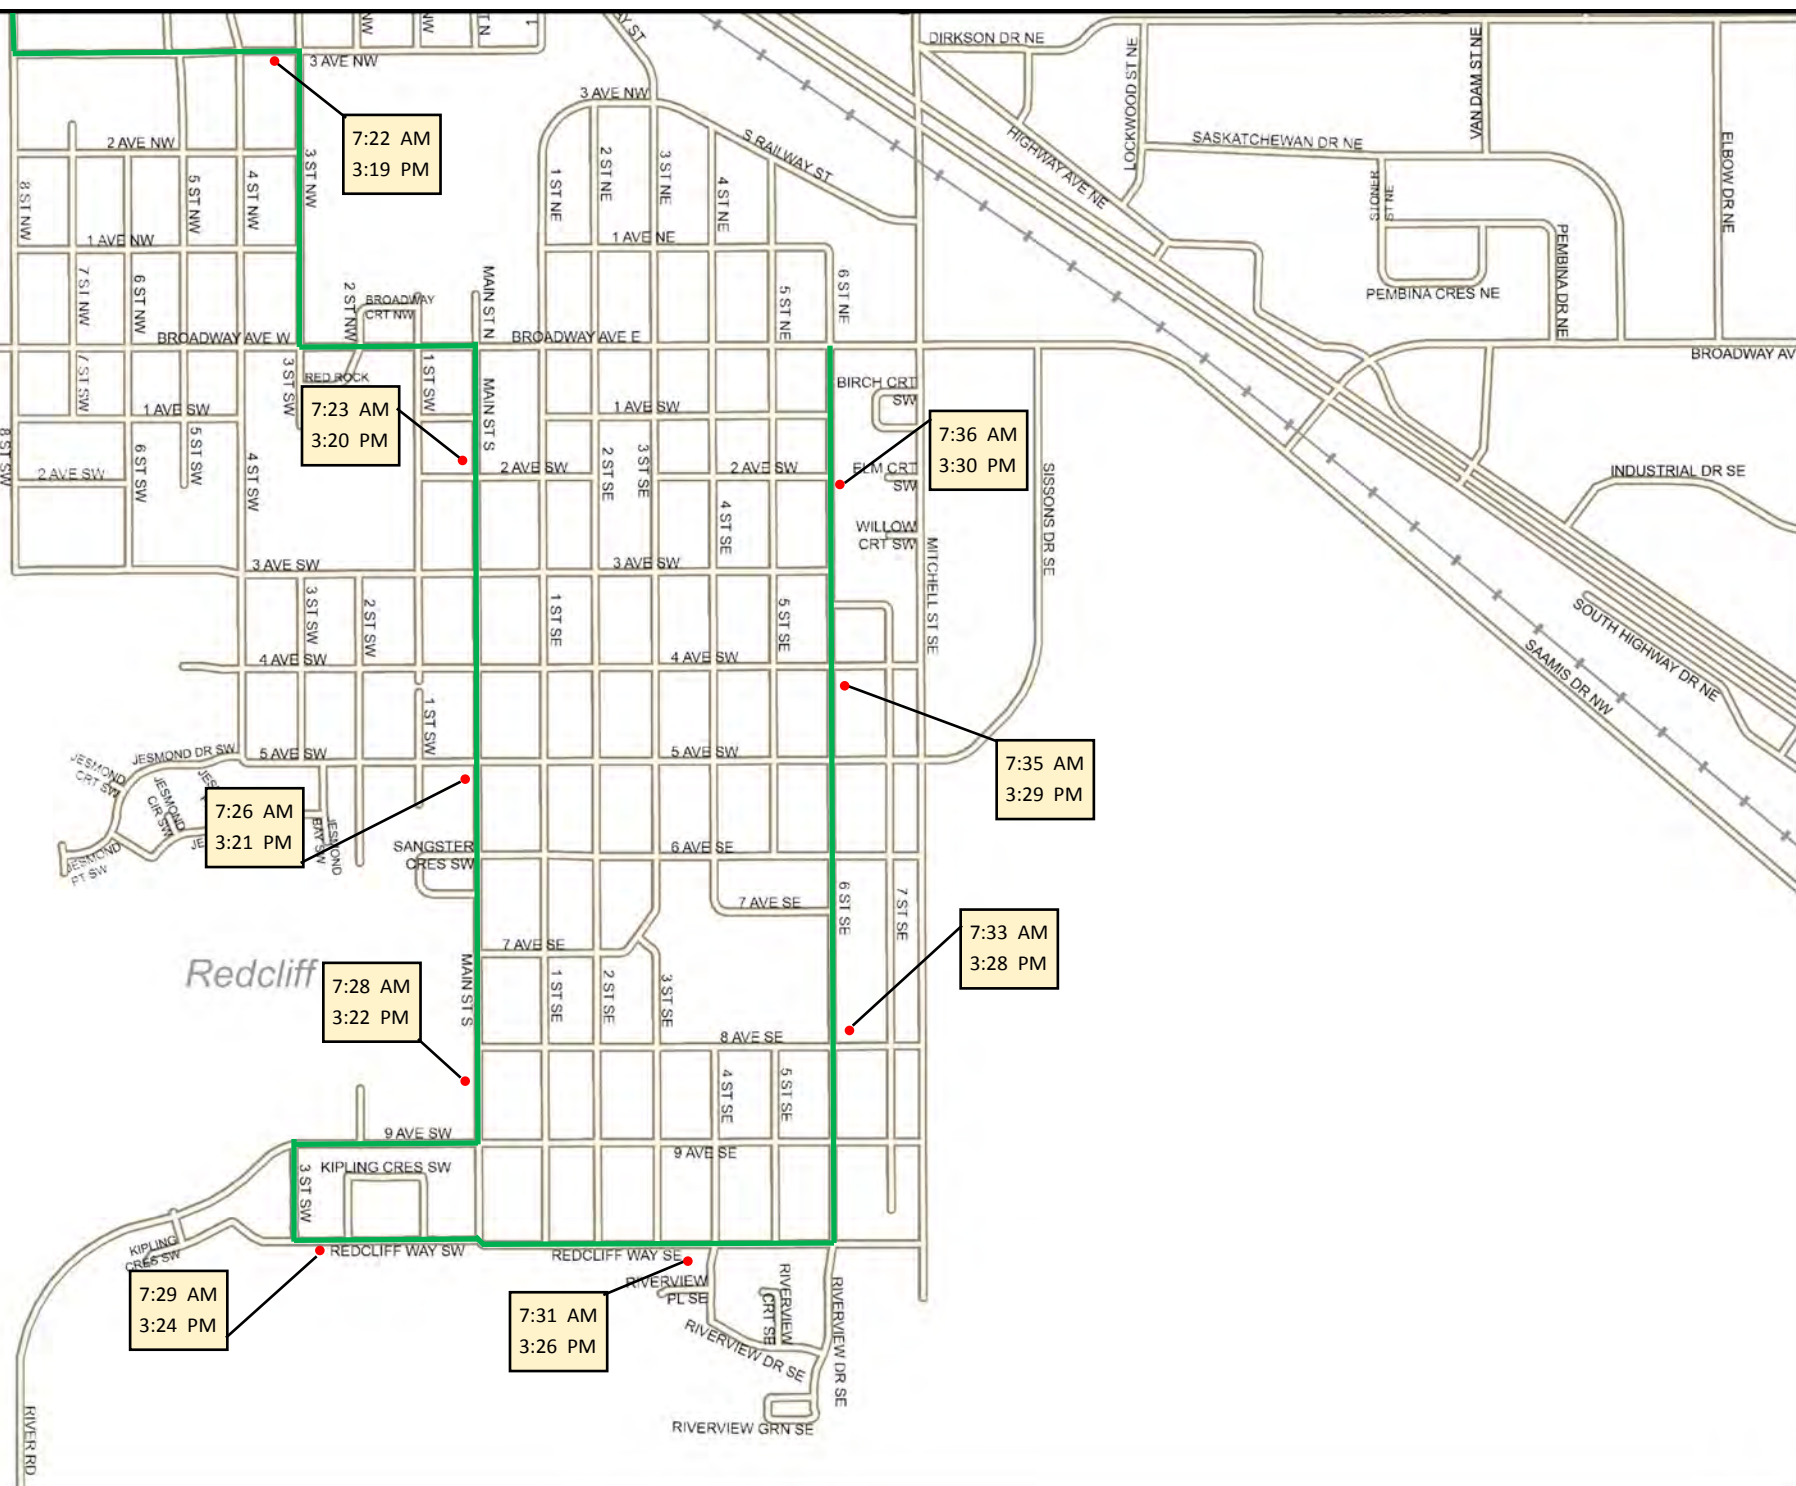

7:15 AM
Pick up on RR 64
911 address: 13501

7:22 AM
3:19 PM

7:23 AM
3:20 PM

7:36 AM
3:30 PM

7:26 AM
3:21 PM

7:35 AM
3:29 PM

7:28 AM
3:22 PM

7:33 AM
3:28 PM

7:29 AM
3:24 PM

7:31 AM
3:26 PM

AM leave Redcliff and drop at McCoy, then do pick up on 1st S.W. and head to Notre Dame.

7:58 AM
3:00 PM

PM pick up at Notre Dame, do drop off on 1st St. S.W. then up to McCoy .

St. Mary's