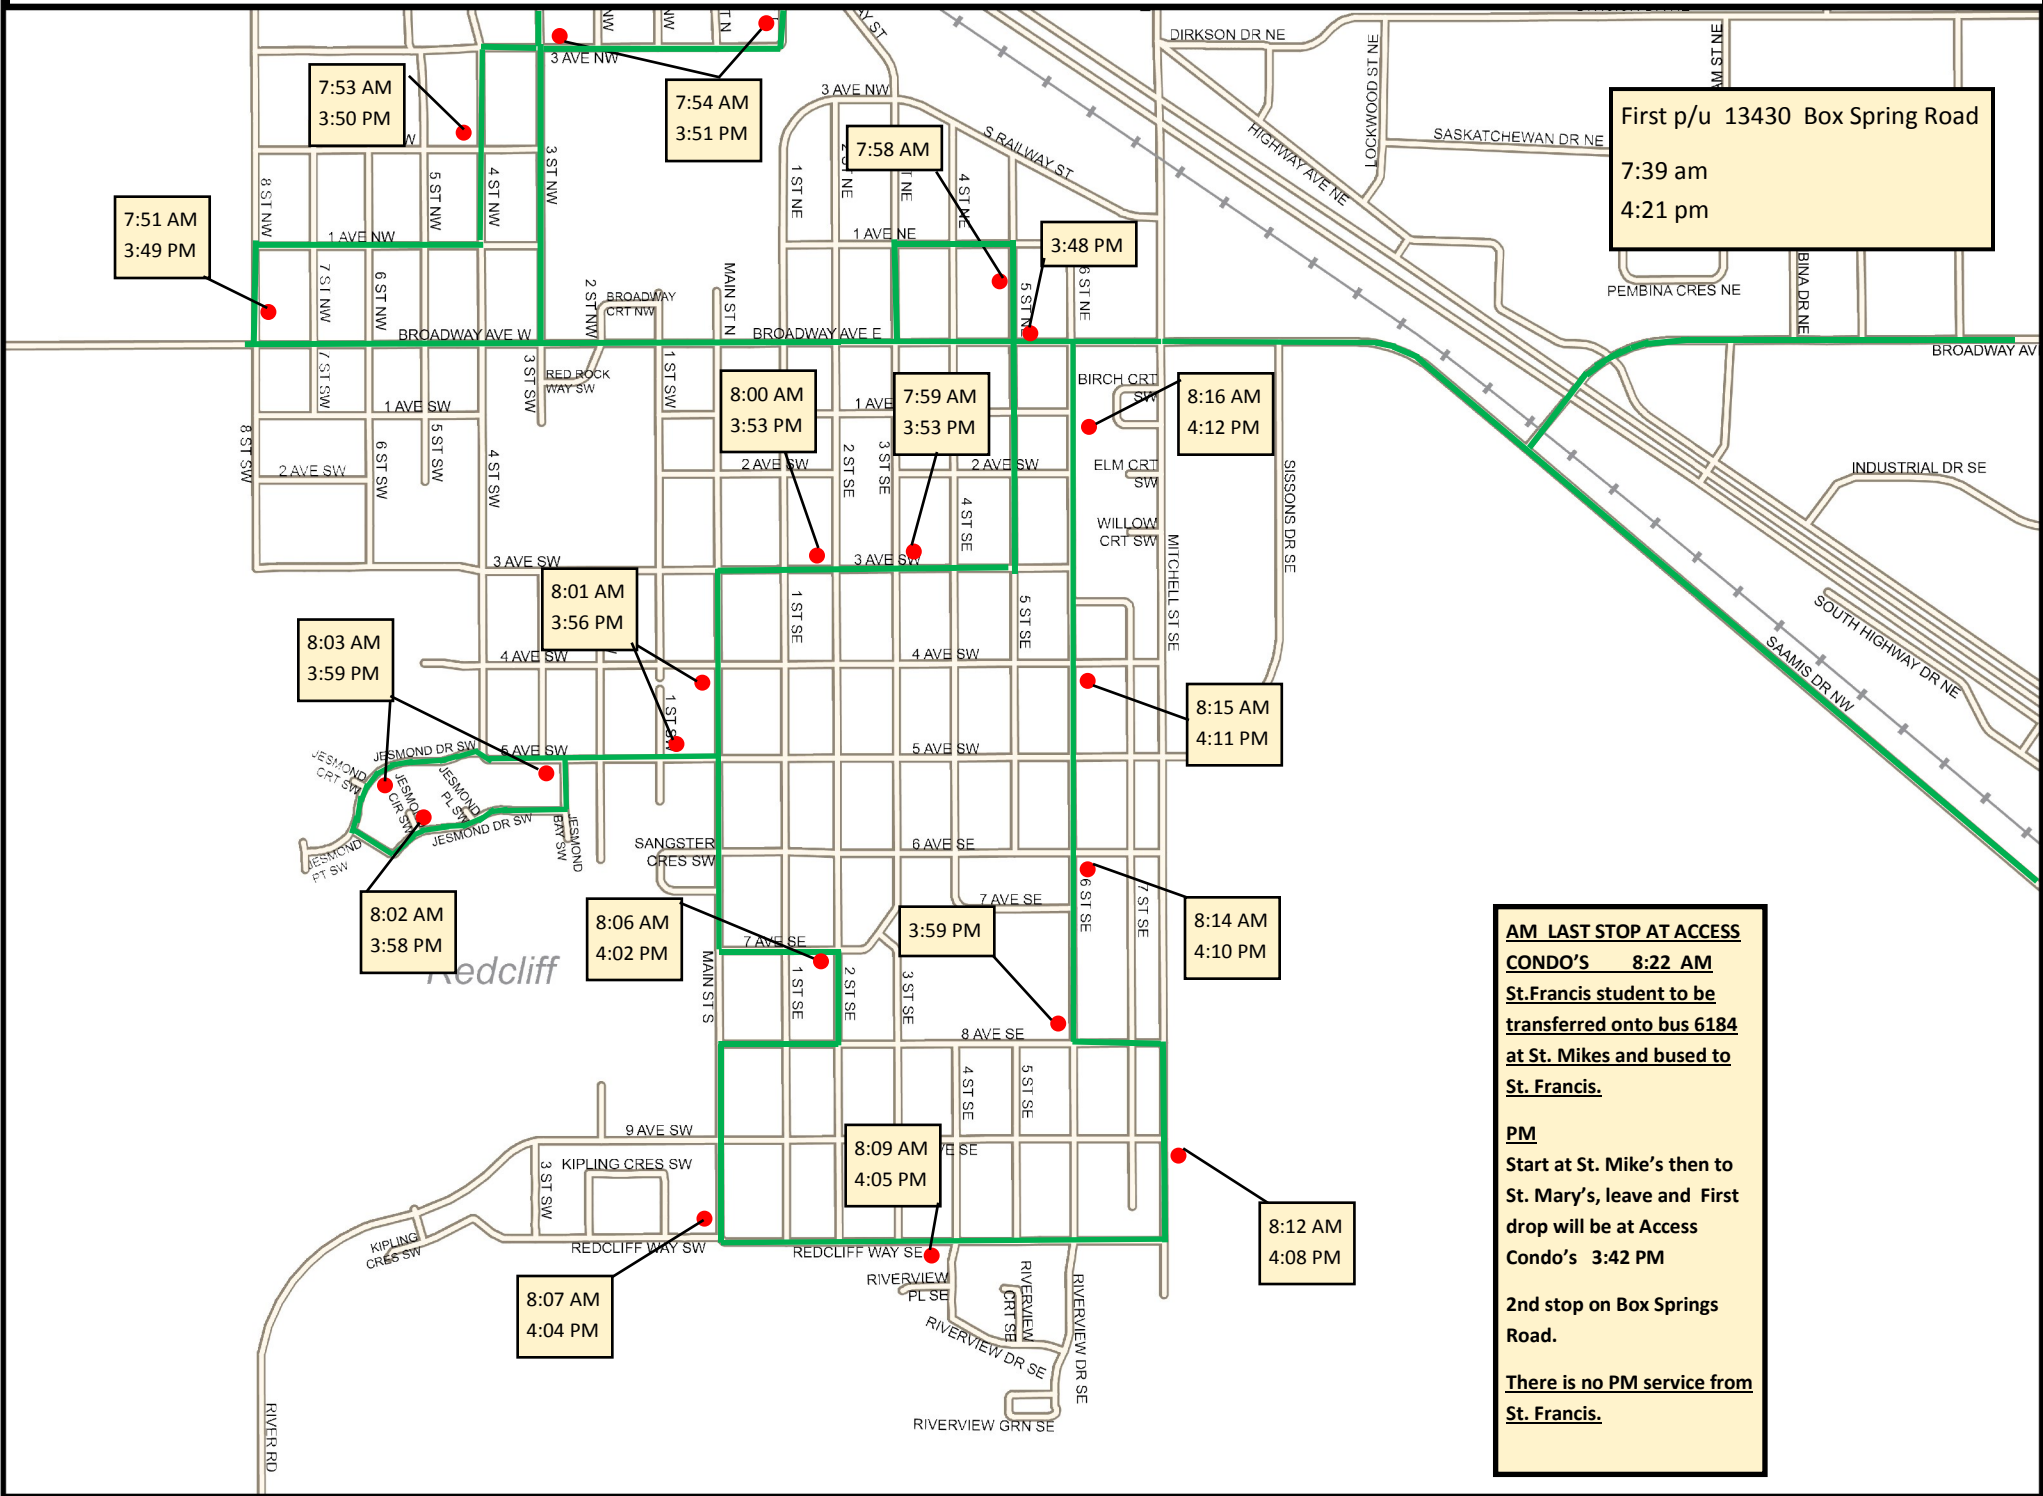

# St. Mary's 7 AM & PM

**AM LAST STOP AT ACCESS CONDO'S 8:22 AM**  
**St. Francis student to be transferred onto bus 6184 at St. Mike's and bused to St. Francis.**

**PM**  
 Start at St. Mike's then to St. Mary's, leave and First drop will be at Access Condo's 3:42 PM

2nd stop on Box Springs Road.

**There is no PM service from St. Francis.**