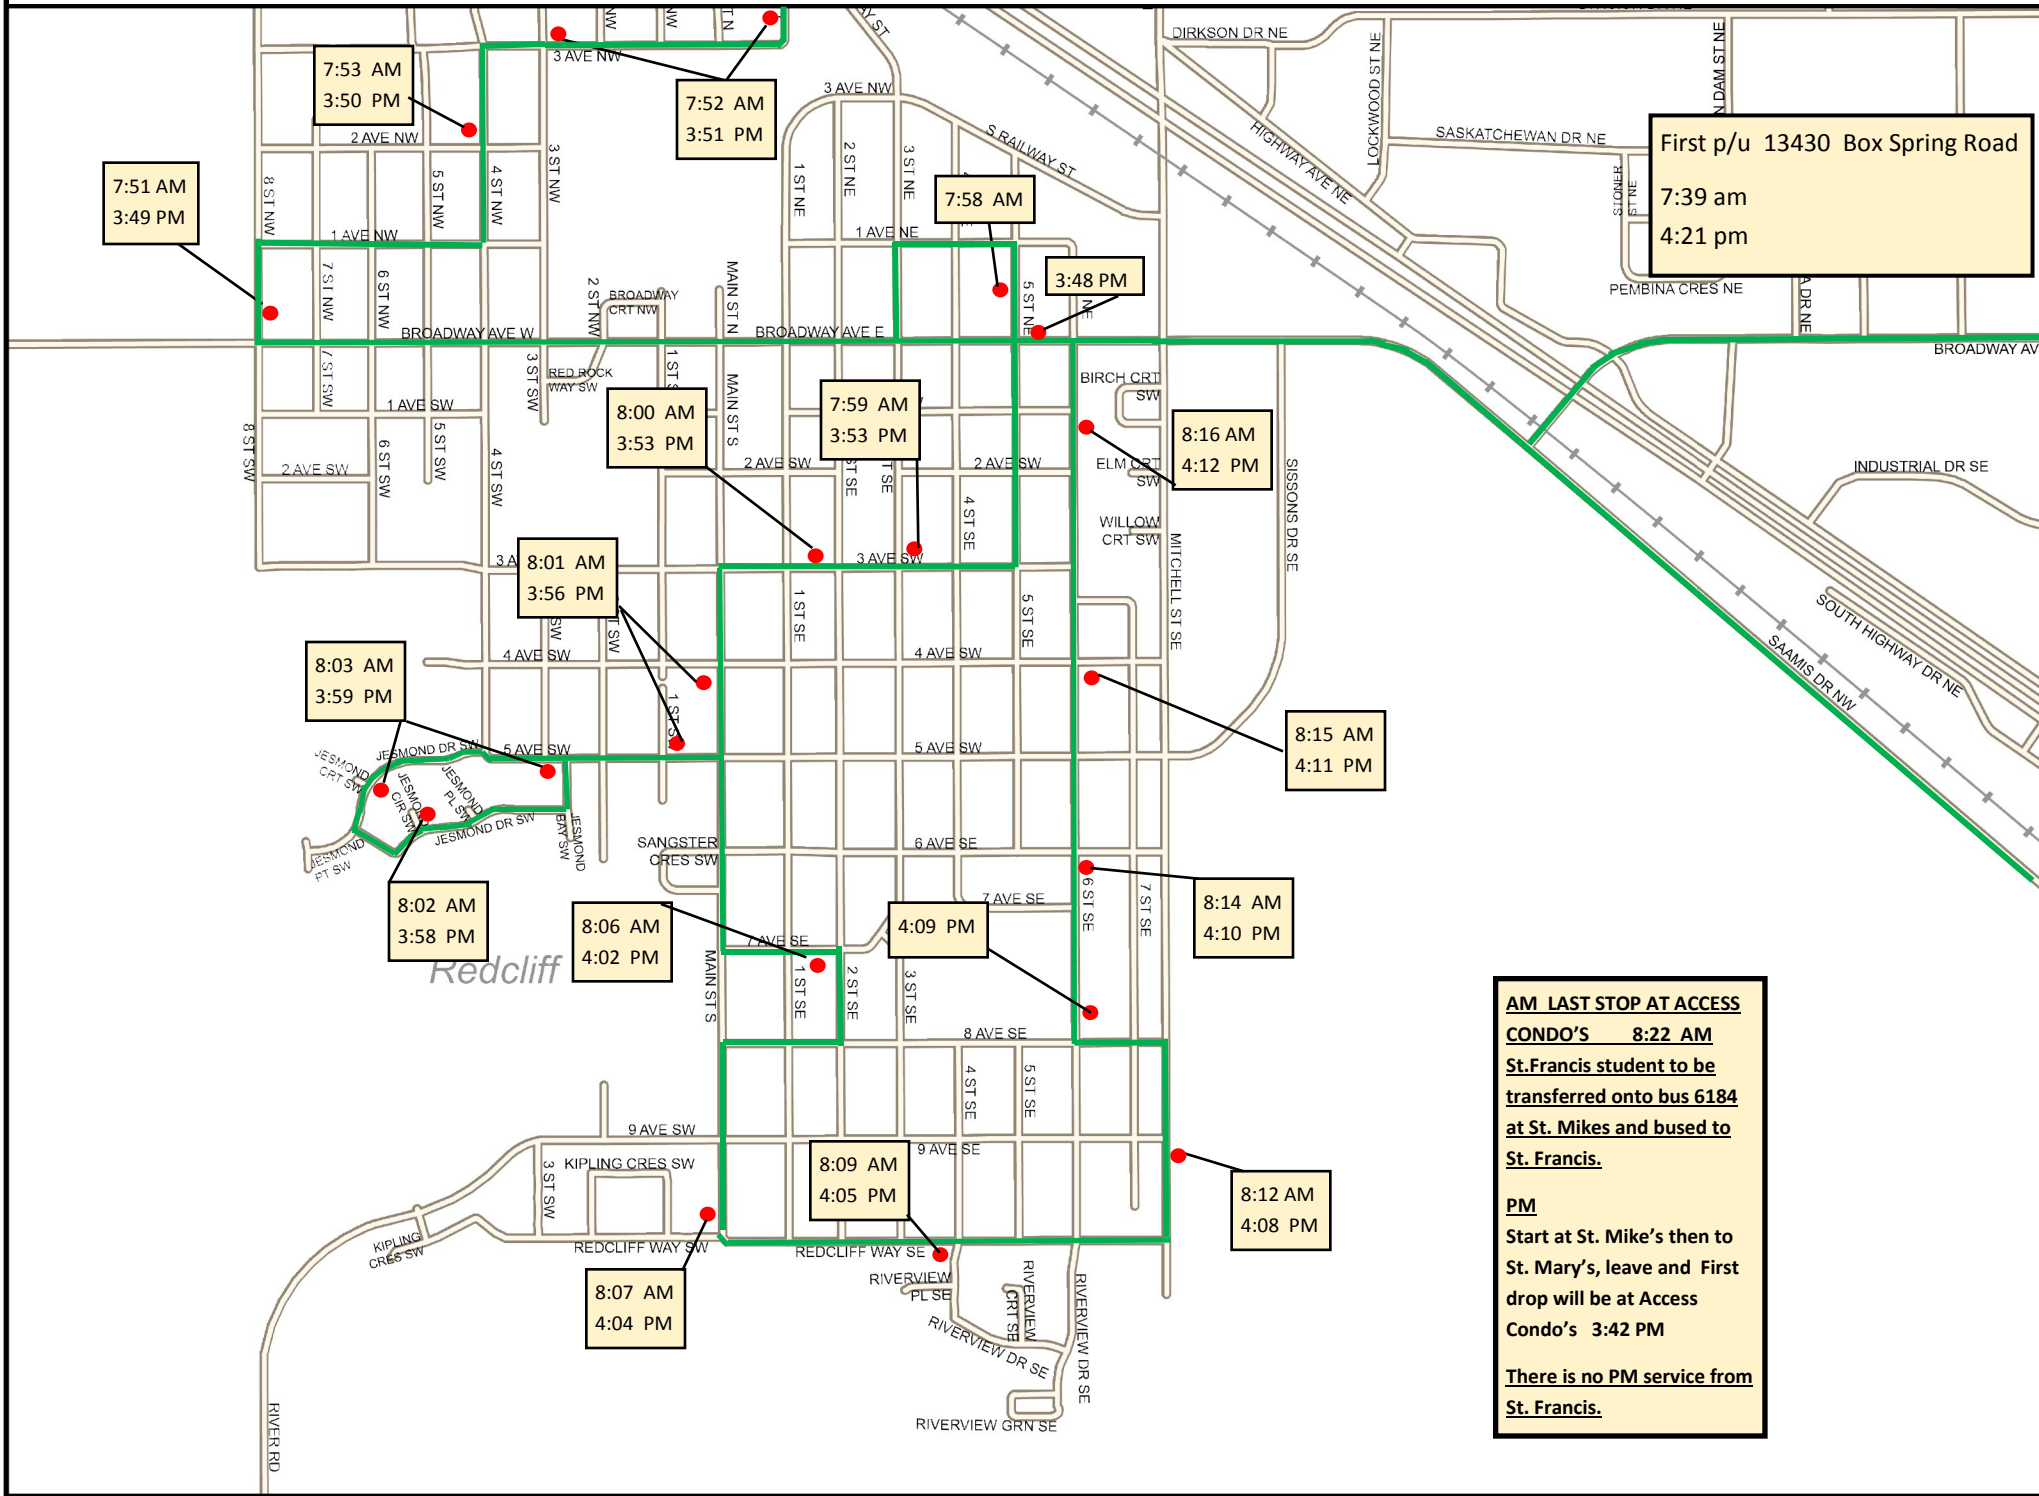

St. Michael's 2 AM & PM

First p/u 13430 Box Spring Road
7:39 am
4:21 pm

AM LAST STOP AT ACCESS CONDO'S 8:22 AM
St. Francis student to be transferred onto bus 6184 at St. Mike's and bused to St. Francis.
PM
Start at St. Mike's then to St. Mary's, leave and First drop will be at Access Condo's 3:42 PM
There is no PM service from St. Francis.