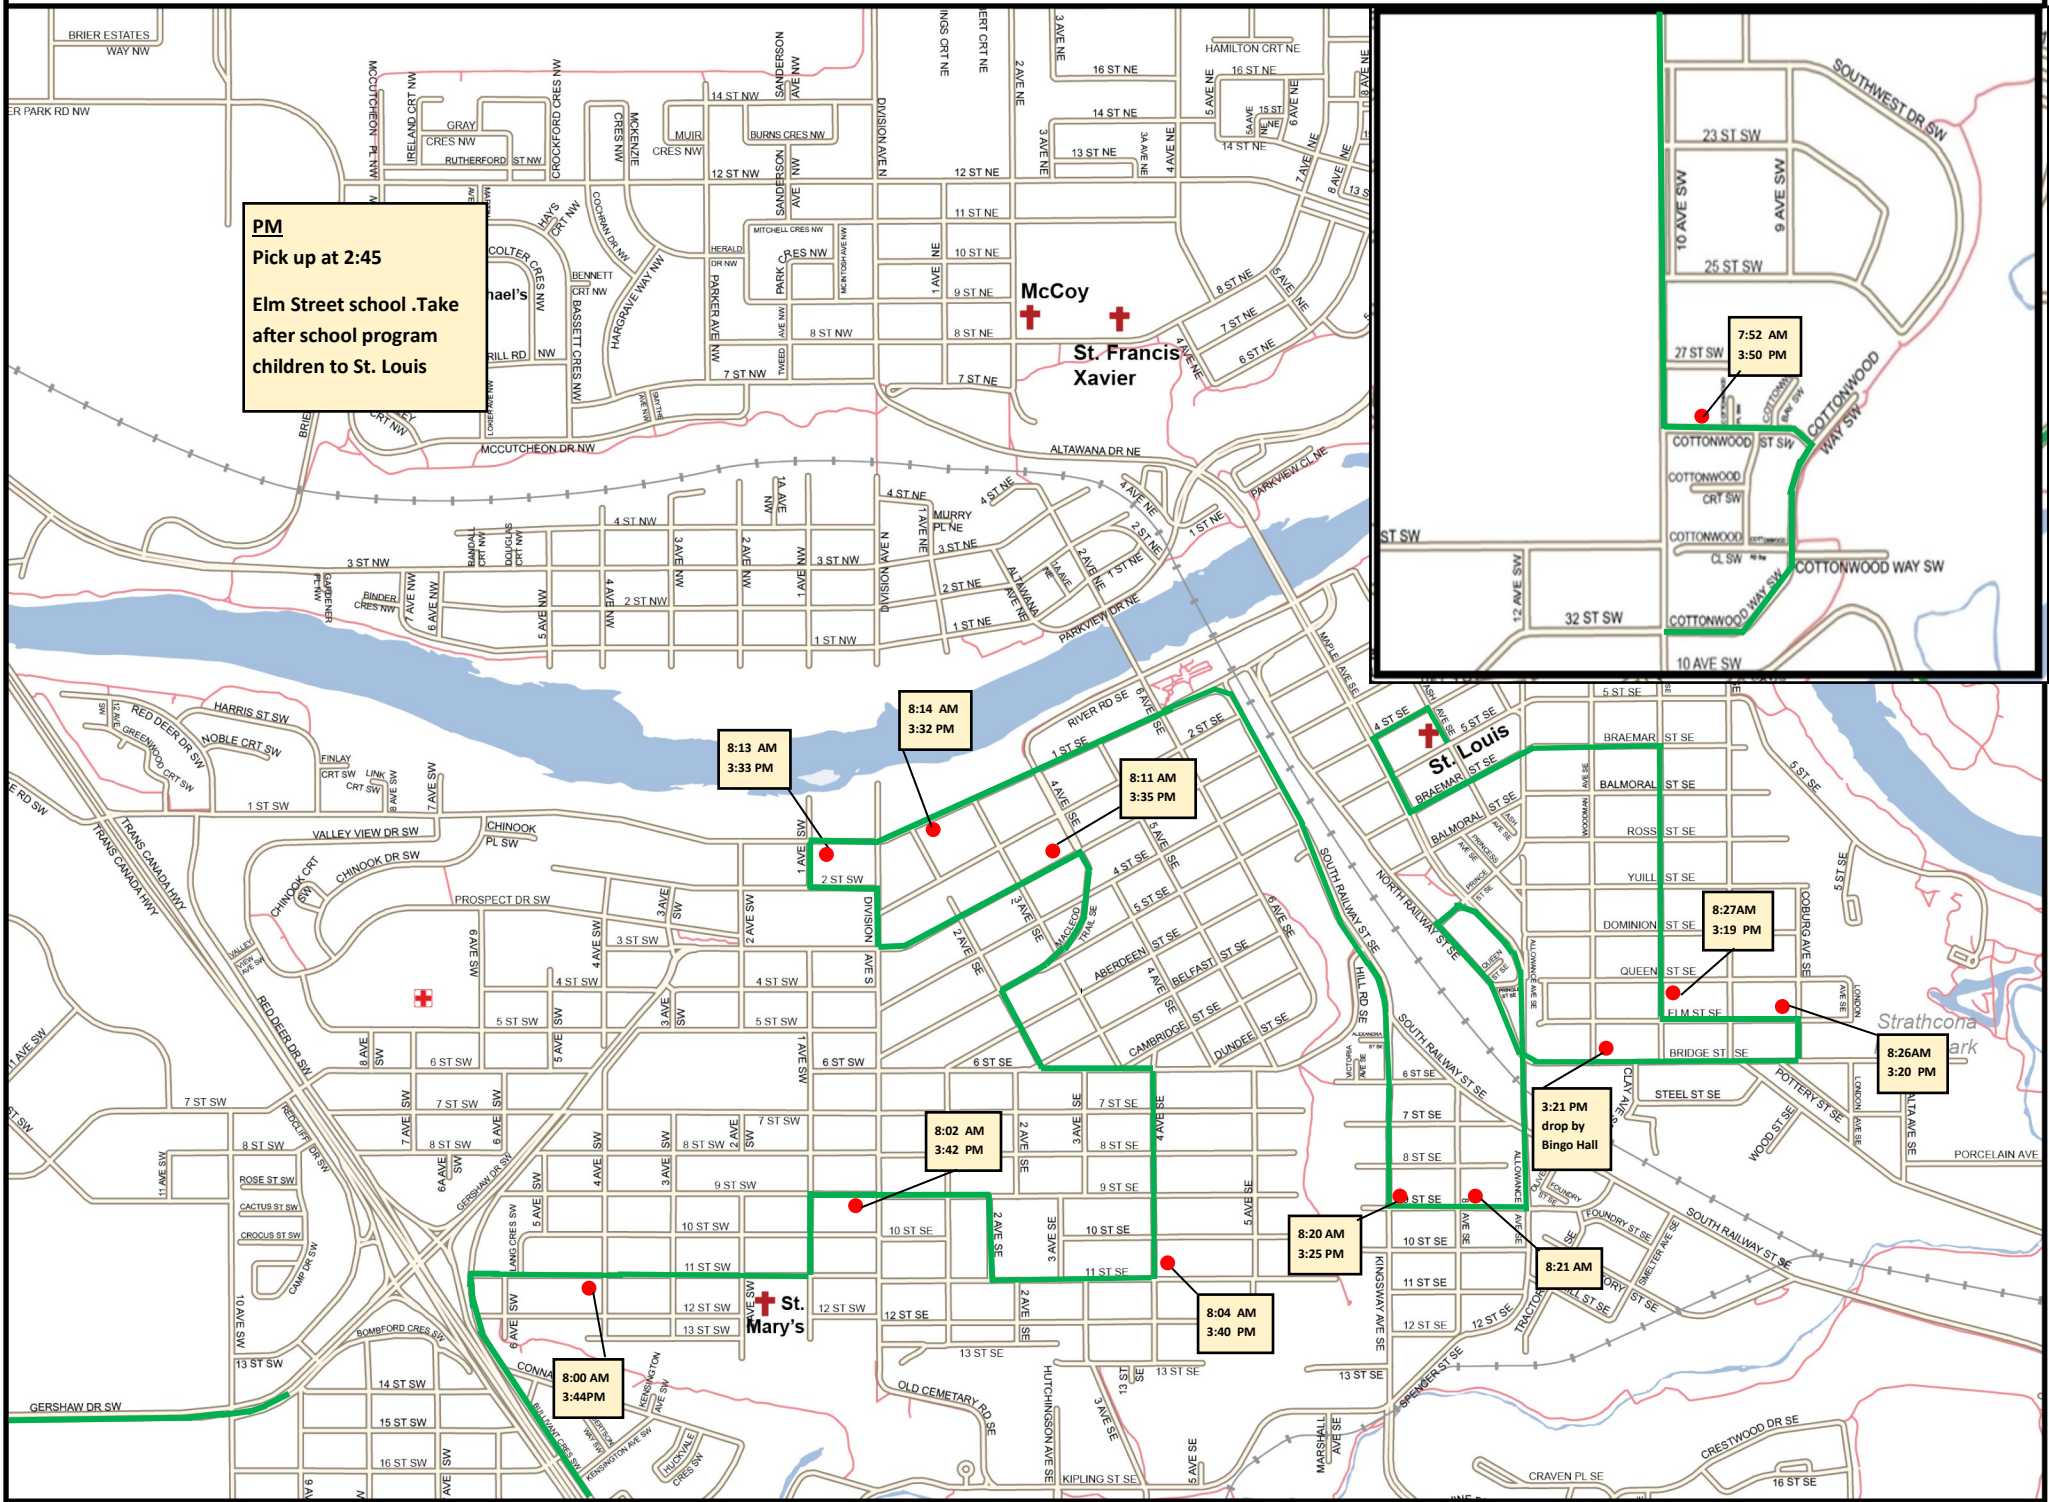

St. Louis AM & PM

PM
Pick up at 2:45
Elm Street school .Take
after school program
children to St. Louis

St. Mary's

McCoy
St. Francis Xavier

St. Louis

Strathcona Park