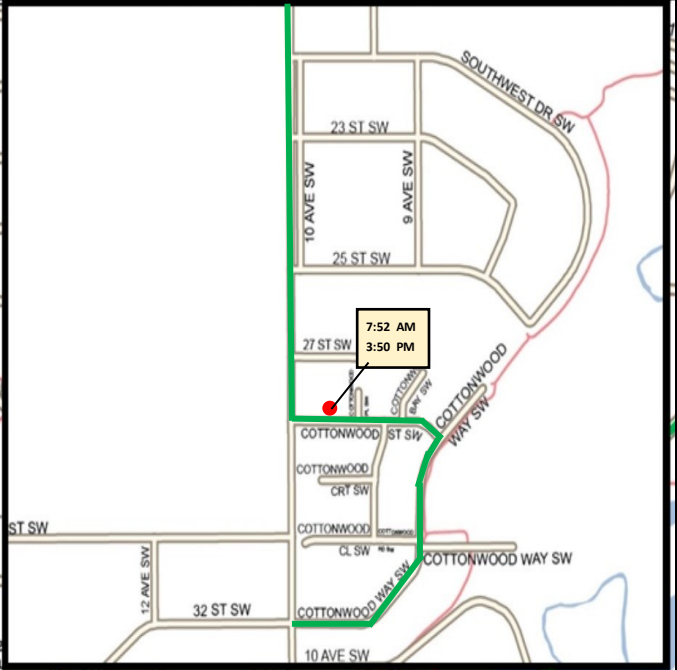

St. Louis AM & PM

PM
Pick up at 2:45
Elm Street school .Take
after school program
children to St. Louis

St. Mary's

McCoy
St. Francis Xavier

St. Louis

Strathcona Park