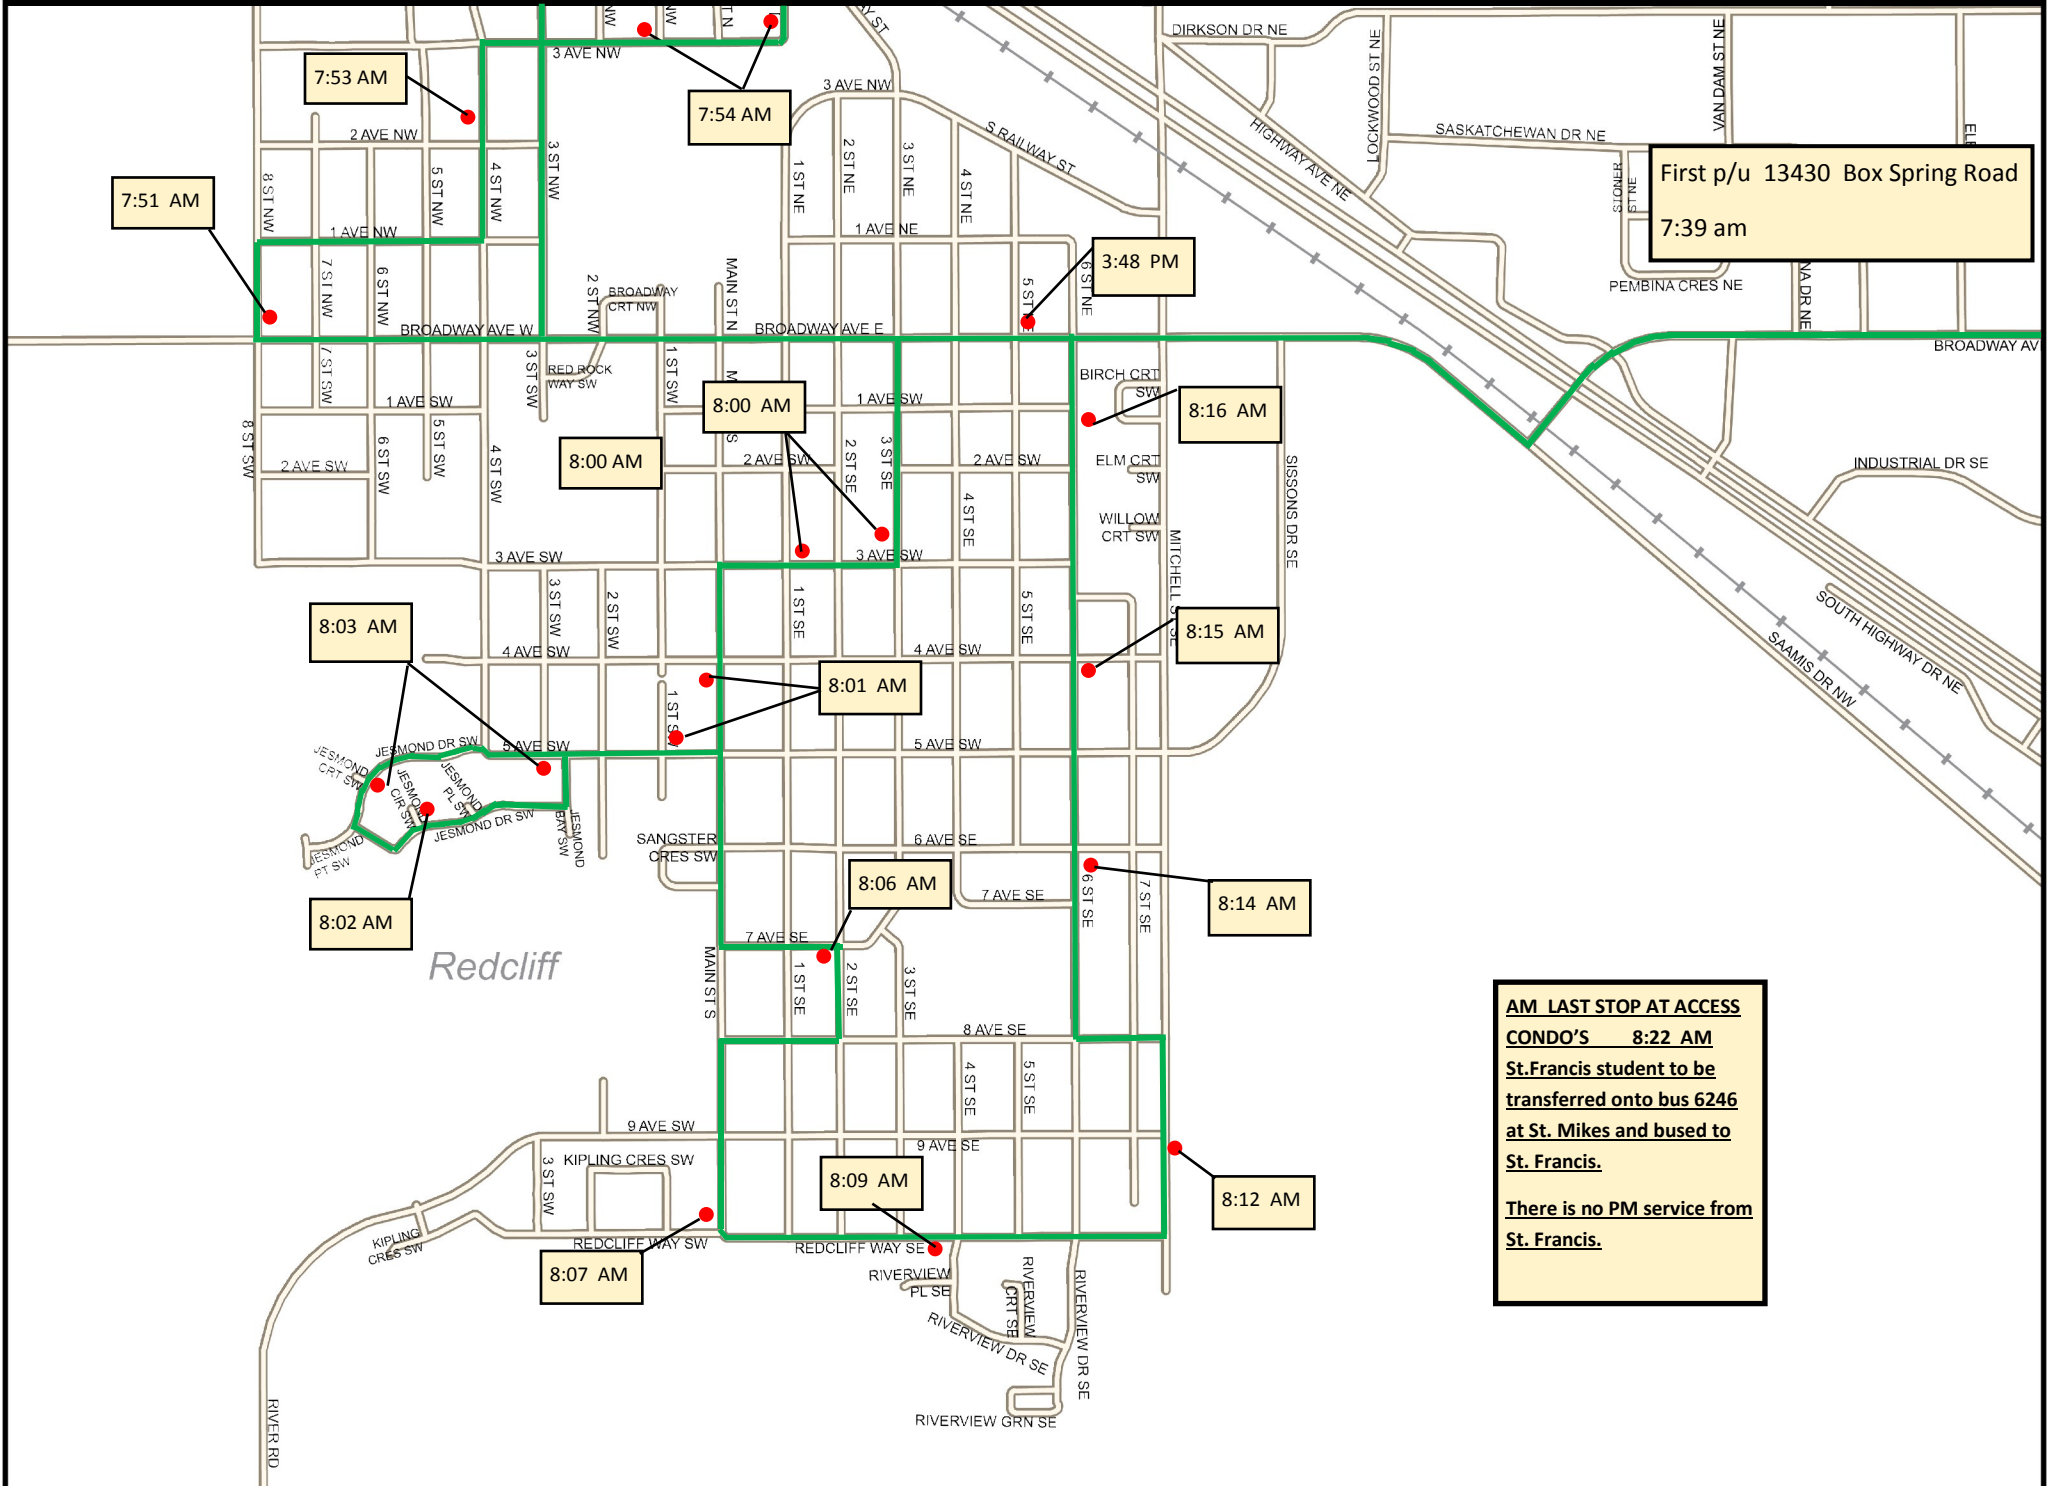

St. Francis AM only

AM LAST STOP AT ACCESS CONDO'S 8:22 AM
St. Francis student to be transferred onto bus 6246 at St. Mikes and bused to St. Francis.
There is no PM service from St. Francis.