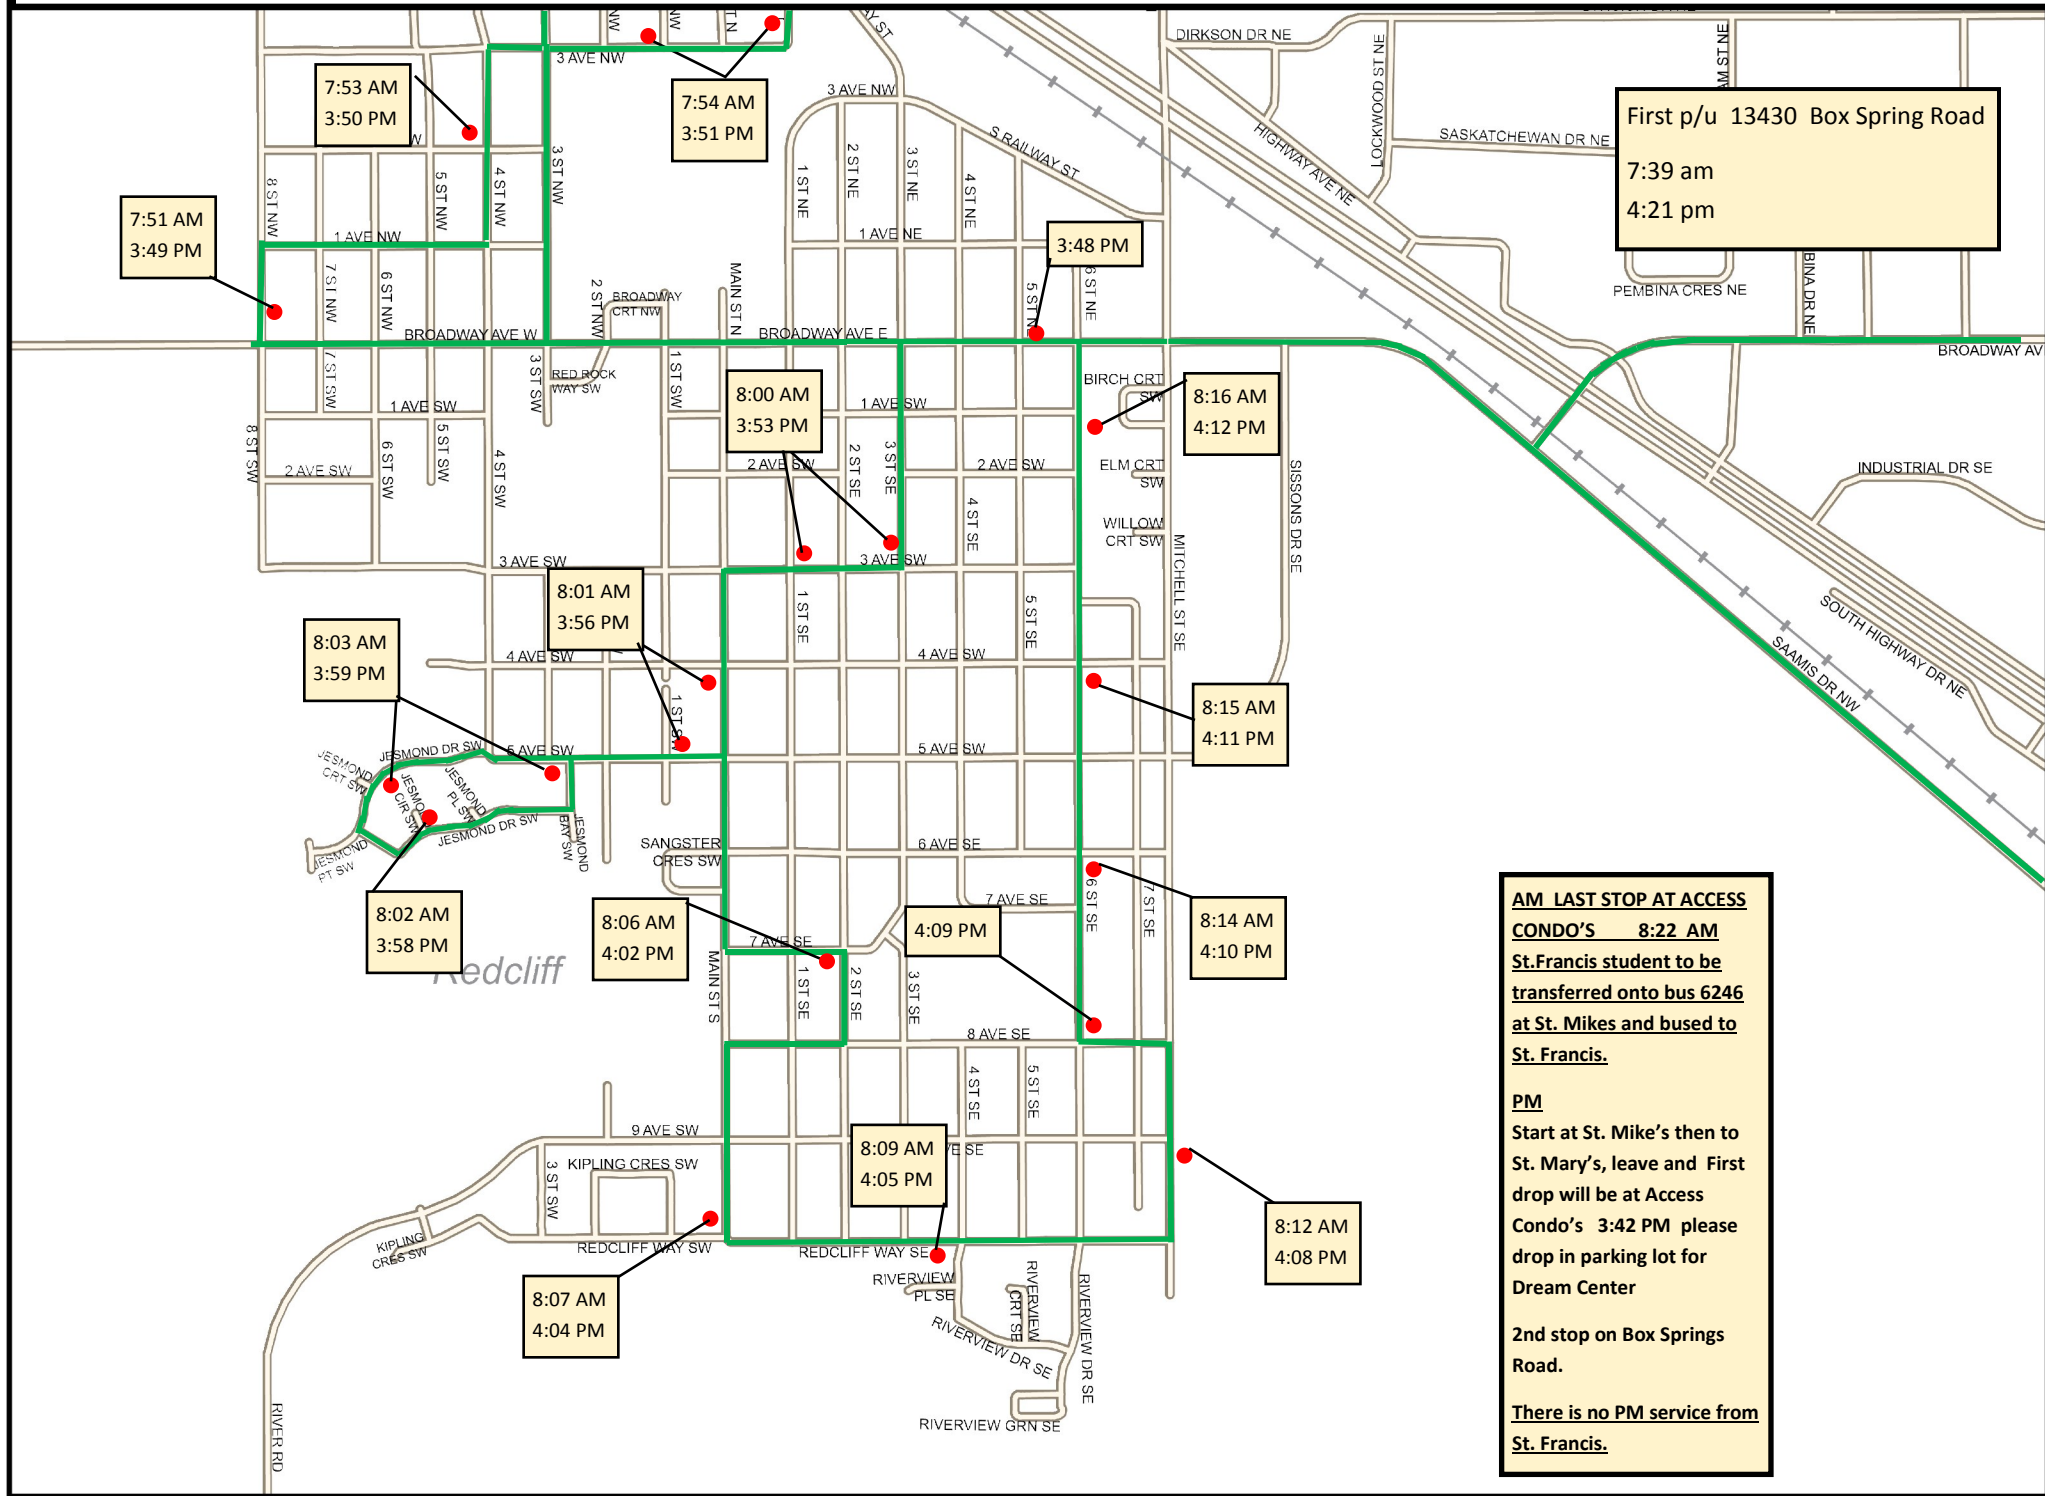

# St. Mary's 7 AM & PM

First p/u 13430 Box Spring Road  
7:39 am  
4:21 pm

**AM LAST STOP AT ACCESS CONDO'S 8:22 AM**  
**St. Francis student to be transferred onto bus 6246 at St. Mikes and bused to St. Francis.**  
**PM**  
 Start at St. Mike's then to St. Mary's, leave and First drop will be at Access Condo's 3:42 PM please drop in parking lot for Dream Center  
 2nd stop on Box Springs Road.  
 There is no PM service from St. Francis.