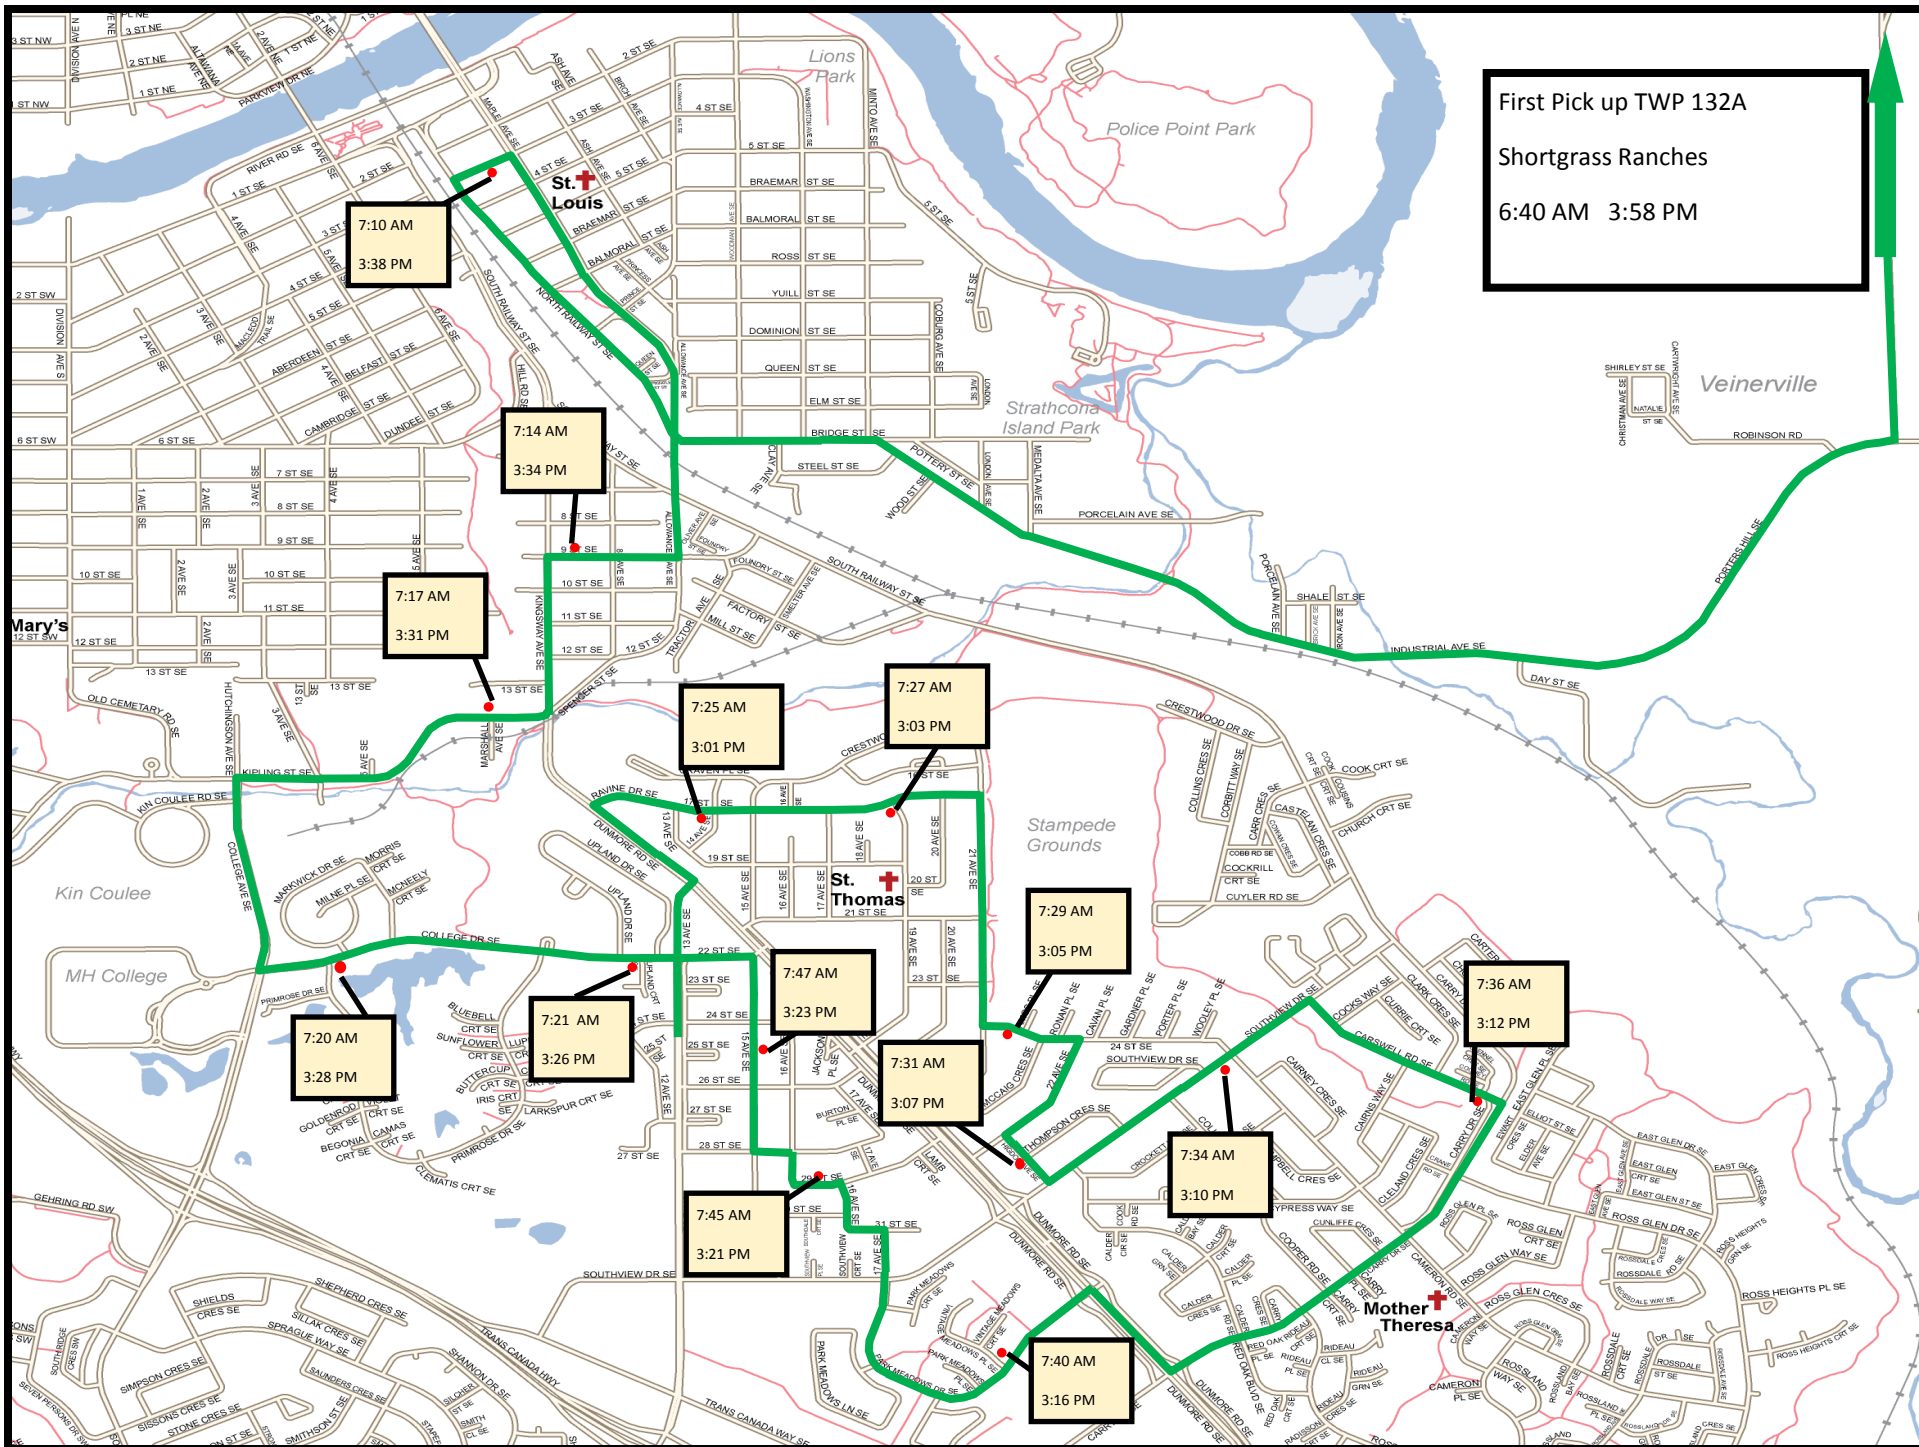

Notre Dame 2 AM & PM

First Pick up TWP 132A
Shortgrass Ranches
6:40 AM 3:58 PM