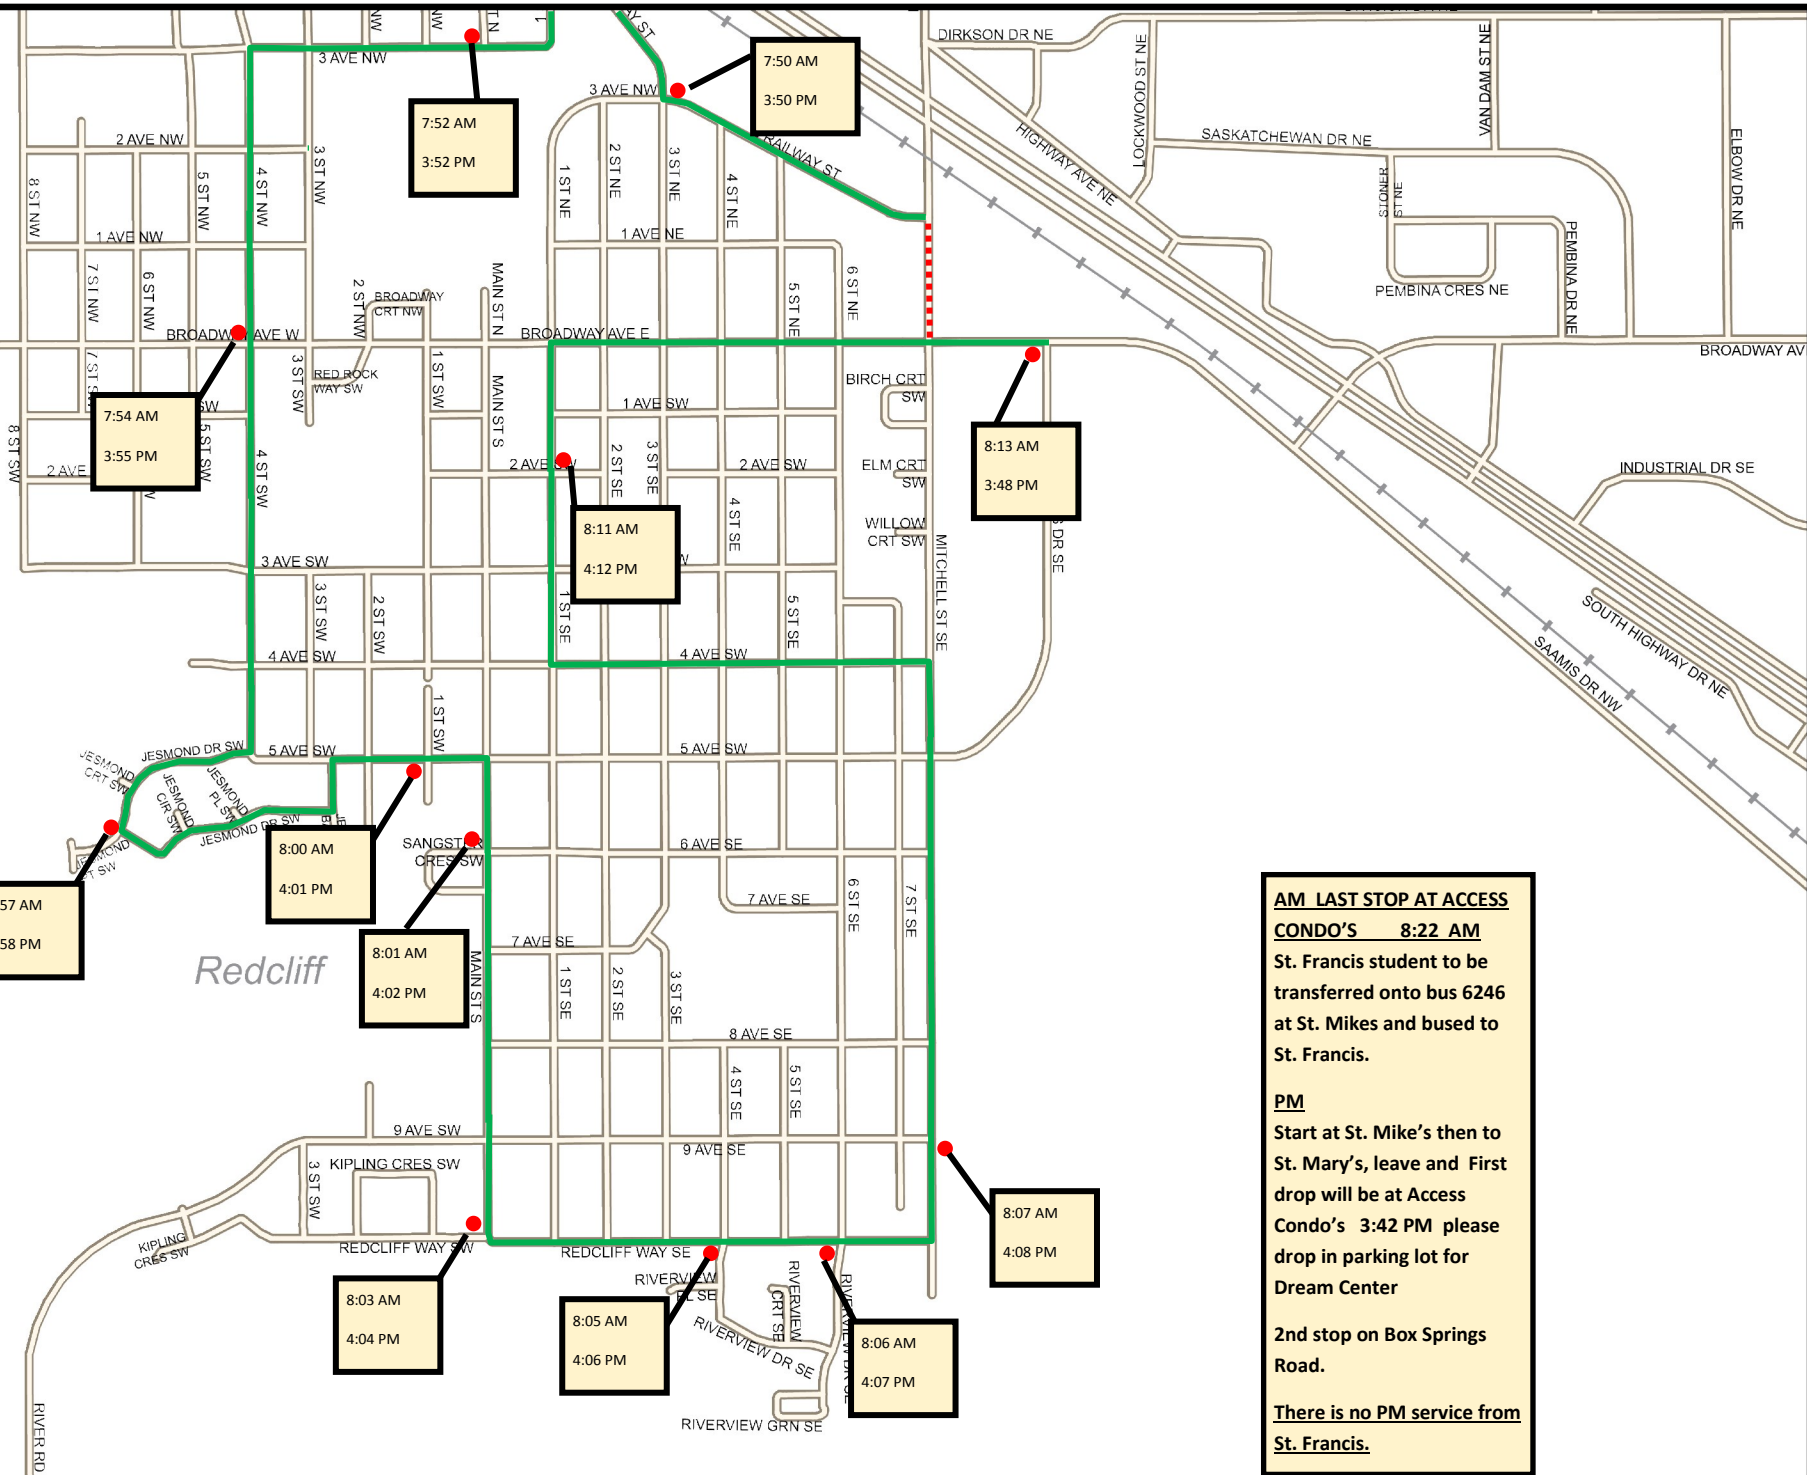

# St. Mary's 7 AM & PM

7:57 AM  
3:58 PM

8:00 AM  
4:01 PM

8:01 AM  
4:02 PM

8:03 AM  
4:04 PM

8:05 AM  
4:06 PM

7:52 AM  
3:52 PM

8:11 AM  
4:12 PM

7:50 AM  
3:50 PM

8:13 AM  
3:48 PM

8:07 AM  
4:08 PM

8:06 AM  
4:07 PM

**AM LAST STOP AT ACCESS CONDO'S 8:22 AM**  
**St. Francis student to be transferred onto bus 6246 at St. Mikes and bused to St. Francis.**

**PM**  
**Start at St. Mike's then to St. Mary's, leave and First drop will be at Access Condo's 3:42 PM please drop in parking lot for Dream Center**

**2nd stop on Box Springs Road.**

**There is no PM service from St. Francis.**