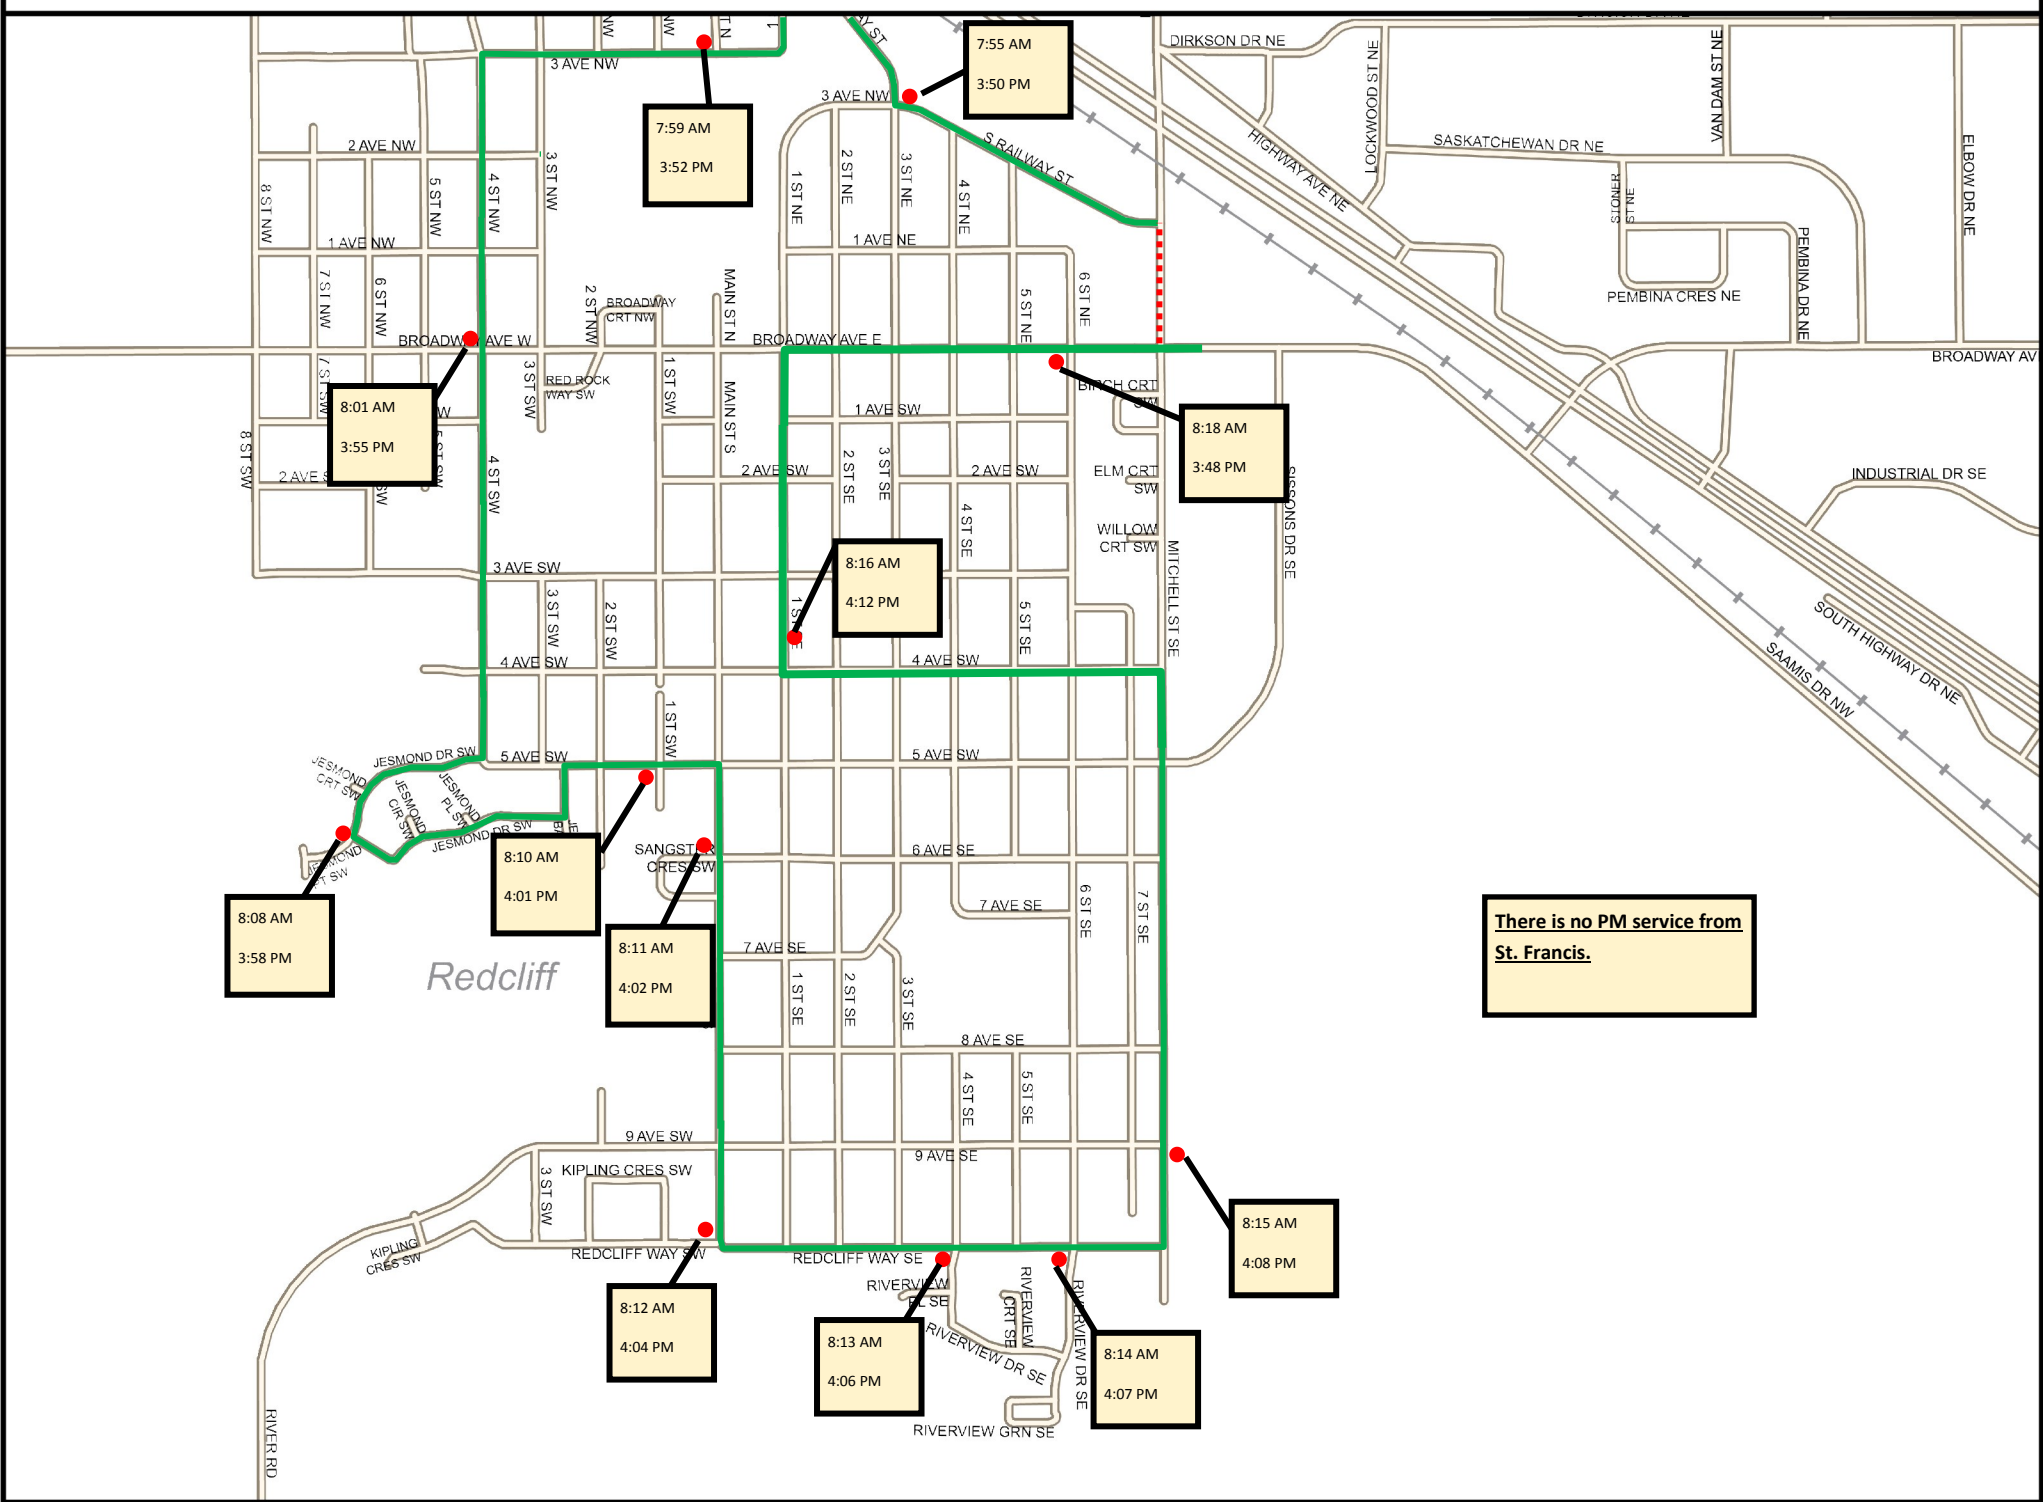

St. Michael's 2 AM & PM

There is no PM service from St. Francis.