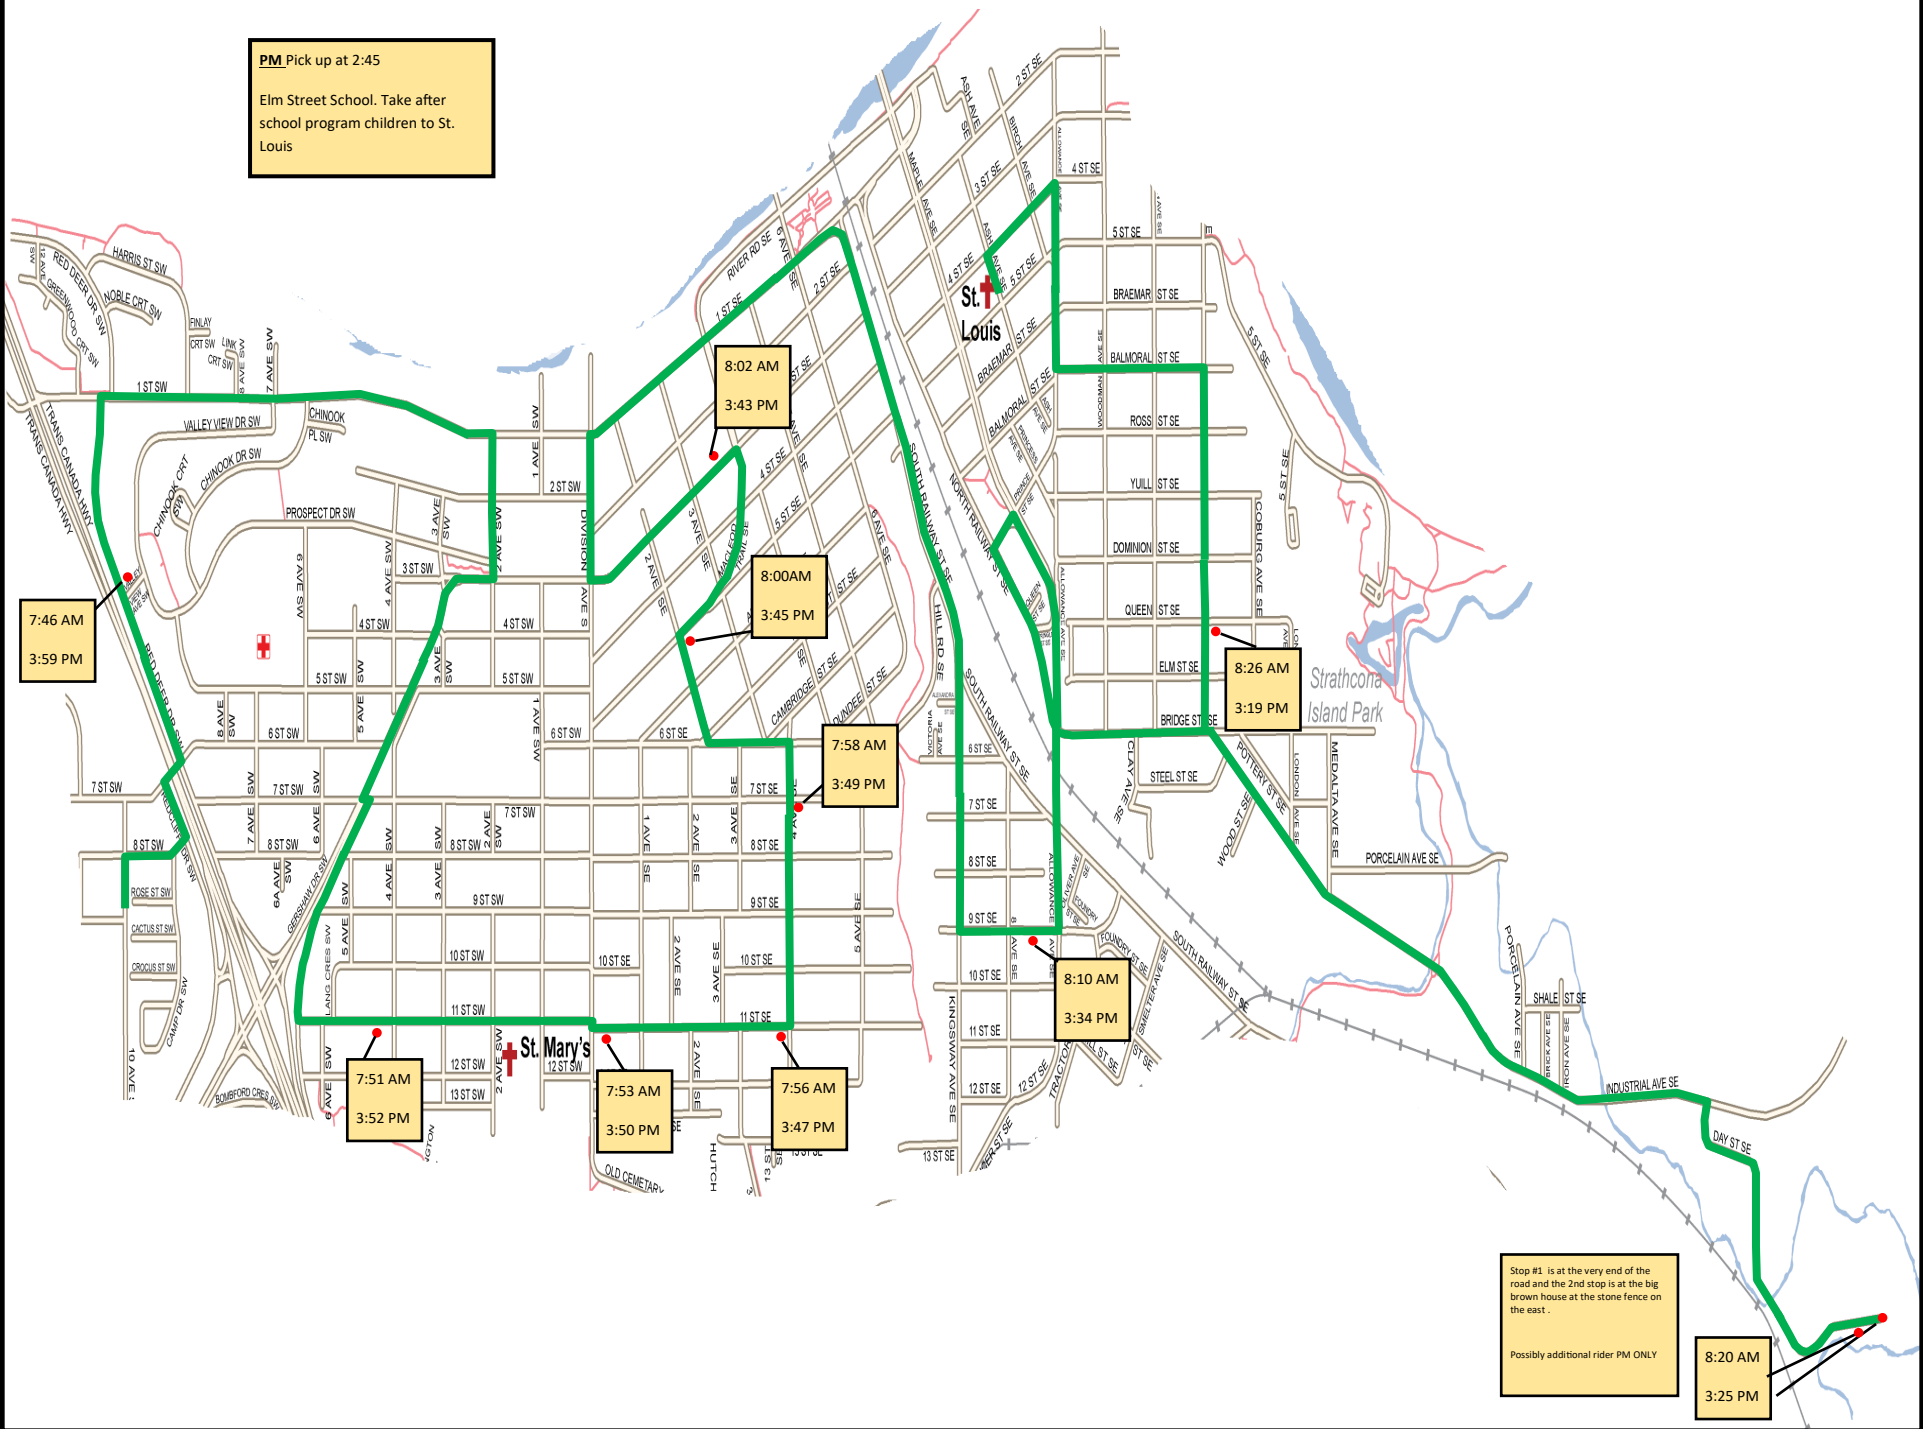

St. Louis

PM Pick up at 2:45
 Elm Street School. Take after school program children to St. Louis

Stop #1 is at the very end of the road and the 2nd stop is at the big brown house at the stone fence on the east.
 Possibly additional rider PM ONLY

8:20 AM
 3:25 PM