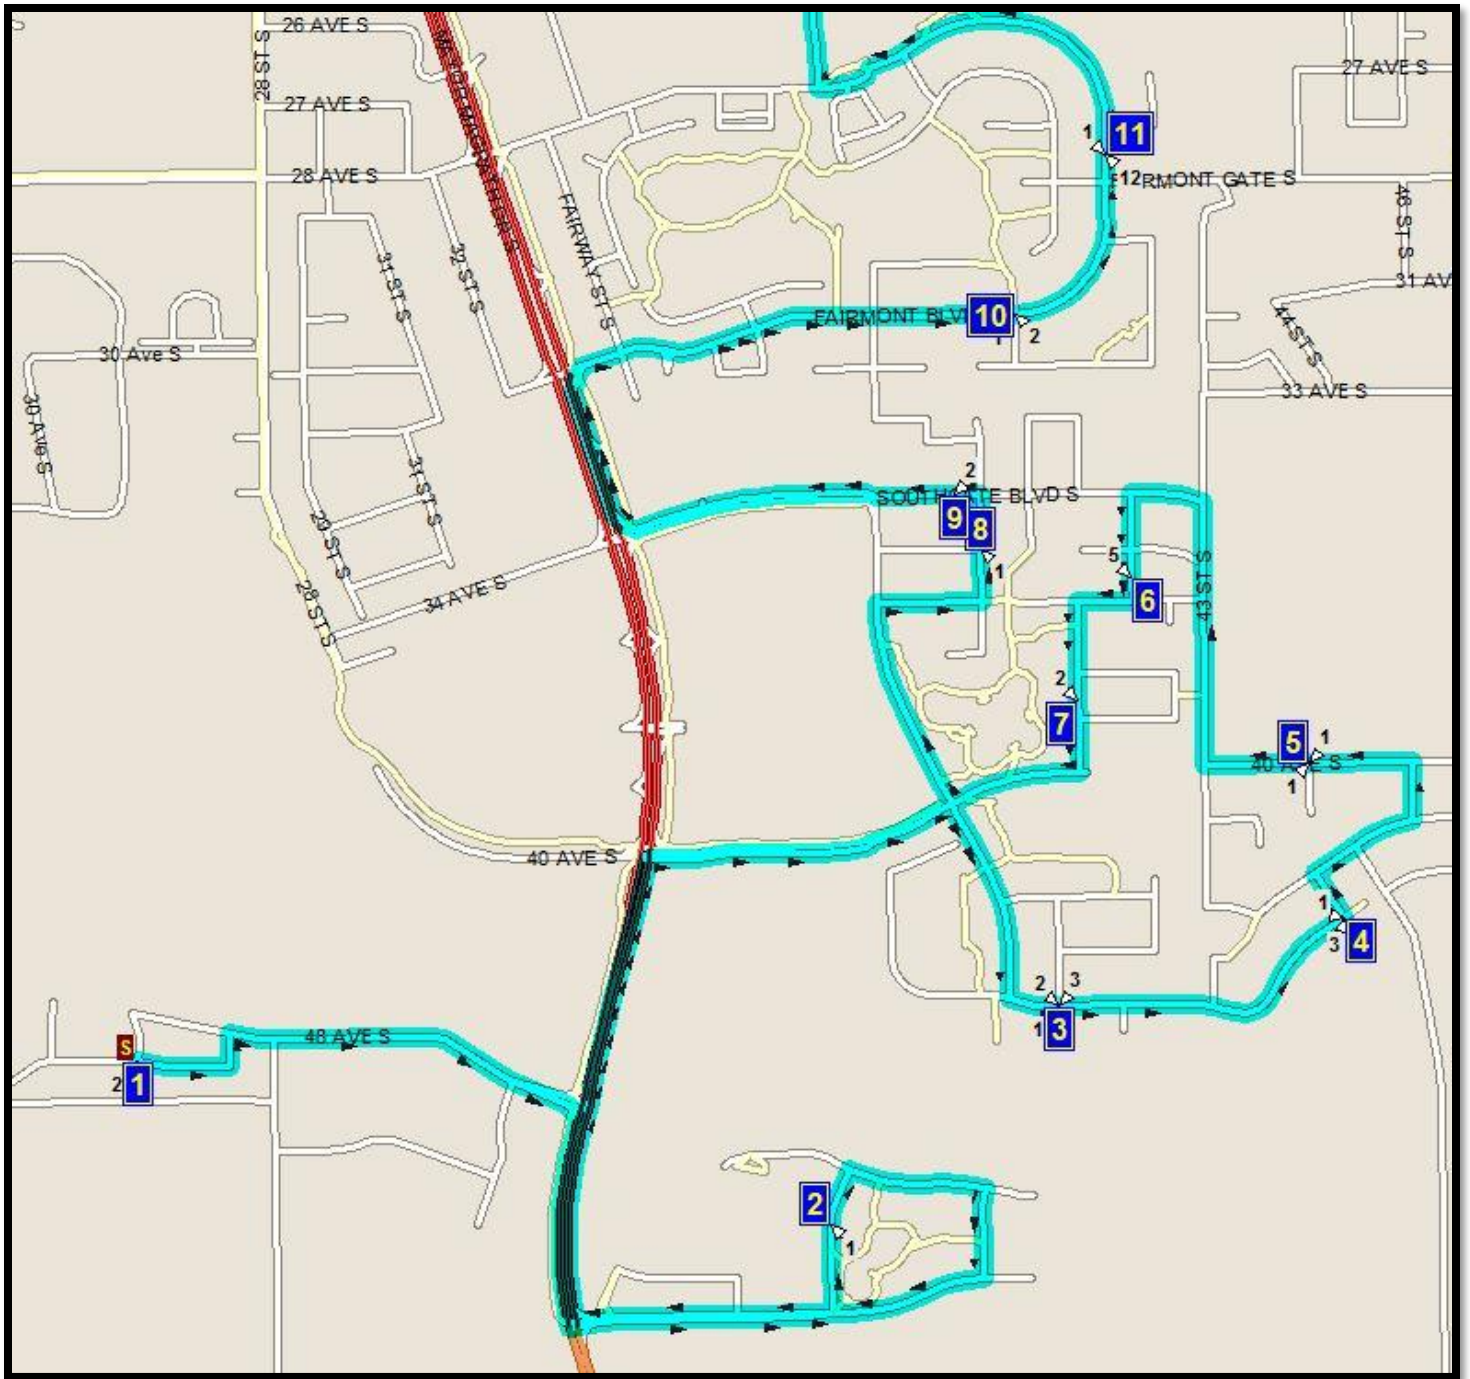

PM ROUTE DONE IN REVERSE (2 MAPS, SEE NEXT PAGE)

OUR LADY OF ASSUMPTION - 2219 14 AVE S. - 403-327-5028

Please arrive 5 minutes before scheduled pick up and drop off times. Times shown may vary due to weather & traffic conditions. Bus routes and maps are subject to change. For the most up-to-date version, visit our lethbridge.ca/schoolbus

Route:OLA S1 A ASSUMPTION S-1 Start Time:7:52 am
Bus:S 72 End Time:8:33 am

Route Days:MTWHF

- (1) 7:52 am SANDSTONE RD S@SANDSTONE WAY S
- (2) 7:55 am PRAIRIE GARDEN WAY S
- (3) 8:01 am SIXMILE RIDGE S @ SIXMILE LANE S
- (4) 8:03 am SIXMILE RIDGE S @ PATHWAY
BY PATHWAY\
- (5) 8:05 am 40 AVE S @ SIXMILE PL S
- (6) 8:08 am COULEESPRINGS LINK S
#12344
- (7) 8:09 am COULEESPRINGS RD S
#12326
- (8) 8:12 am COULEECREEK CRT S @ COULEECREEK LA
- (9) 8:13 am SOUTHGATE BLVD S
#12328
- (10) 8:15 am FAIRMONT BLVD S @ FAIRMONT GARDEN RI
#12329
- (11) 8:17 am FAIRMONT BLVD S
BY MAILBOXES
- (12) 8:24 am across from
#12098
- (13) 8:26 am LAKEMOUNT BLVD S
#12077
- (14) 8:33 am ASSUMPTION

Route:OLA S1 F ASSUMPTION S-1 Start Time:1:08 pm
Bus:S 72 End Time:1:51 pm

Route Days:F

- 1:08 pm ASSUMPTION
- (1) 1:15 pm ASSUMPTION
- (2) 1:19 pm LAKEMOUNT BLVD S
 #12077
- (3) 1:22 pm across from
 #12098
- (4) 1:27 pm FAIRMONT BLVD S
 BY MAILBOXES
- (5) 1:29 pm FAIRMONT BLVD S @ PATHWAY
 #12329
- (6) 1:32 pm SOUTHGATE BLVD S
 #12328
- (7) 1:33 pm COULEECREEK CRT S @ COULEECREE LA
- (8) 1:35 pm COULEESPRINGS RD S
 #12326
- (9) 1:37 pm COULEESPRINGS LINK S
 #12344
- (10) 1:39 pm 40 AVE S @ SIXMILE PL S
- (11) 1:40 pm SIXMILE RIDGE S @ PATHWAY
 BY PATHWAY
- (12) 1:42 pm SIXMILE RIDGE S @ SIXMILE LANE S
- (13) 1:47 pm SANDSTONE WAY S @ SANDSTONE RD S
- (14) 1:51 pm PRAIRIE GARDEN WAY S