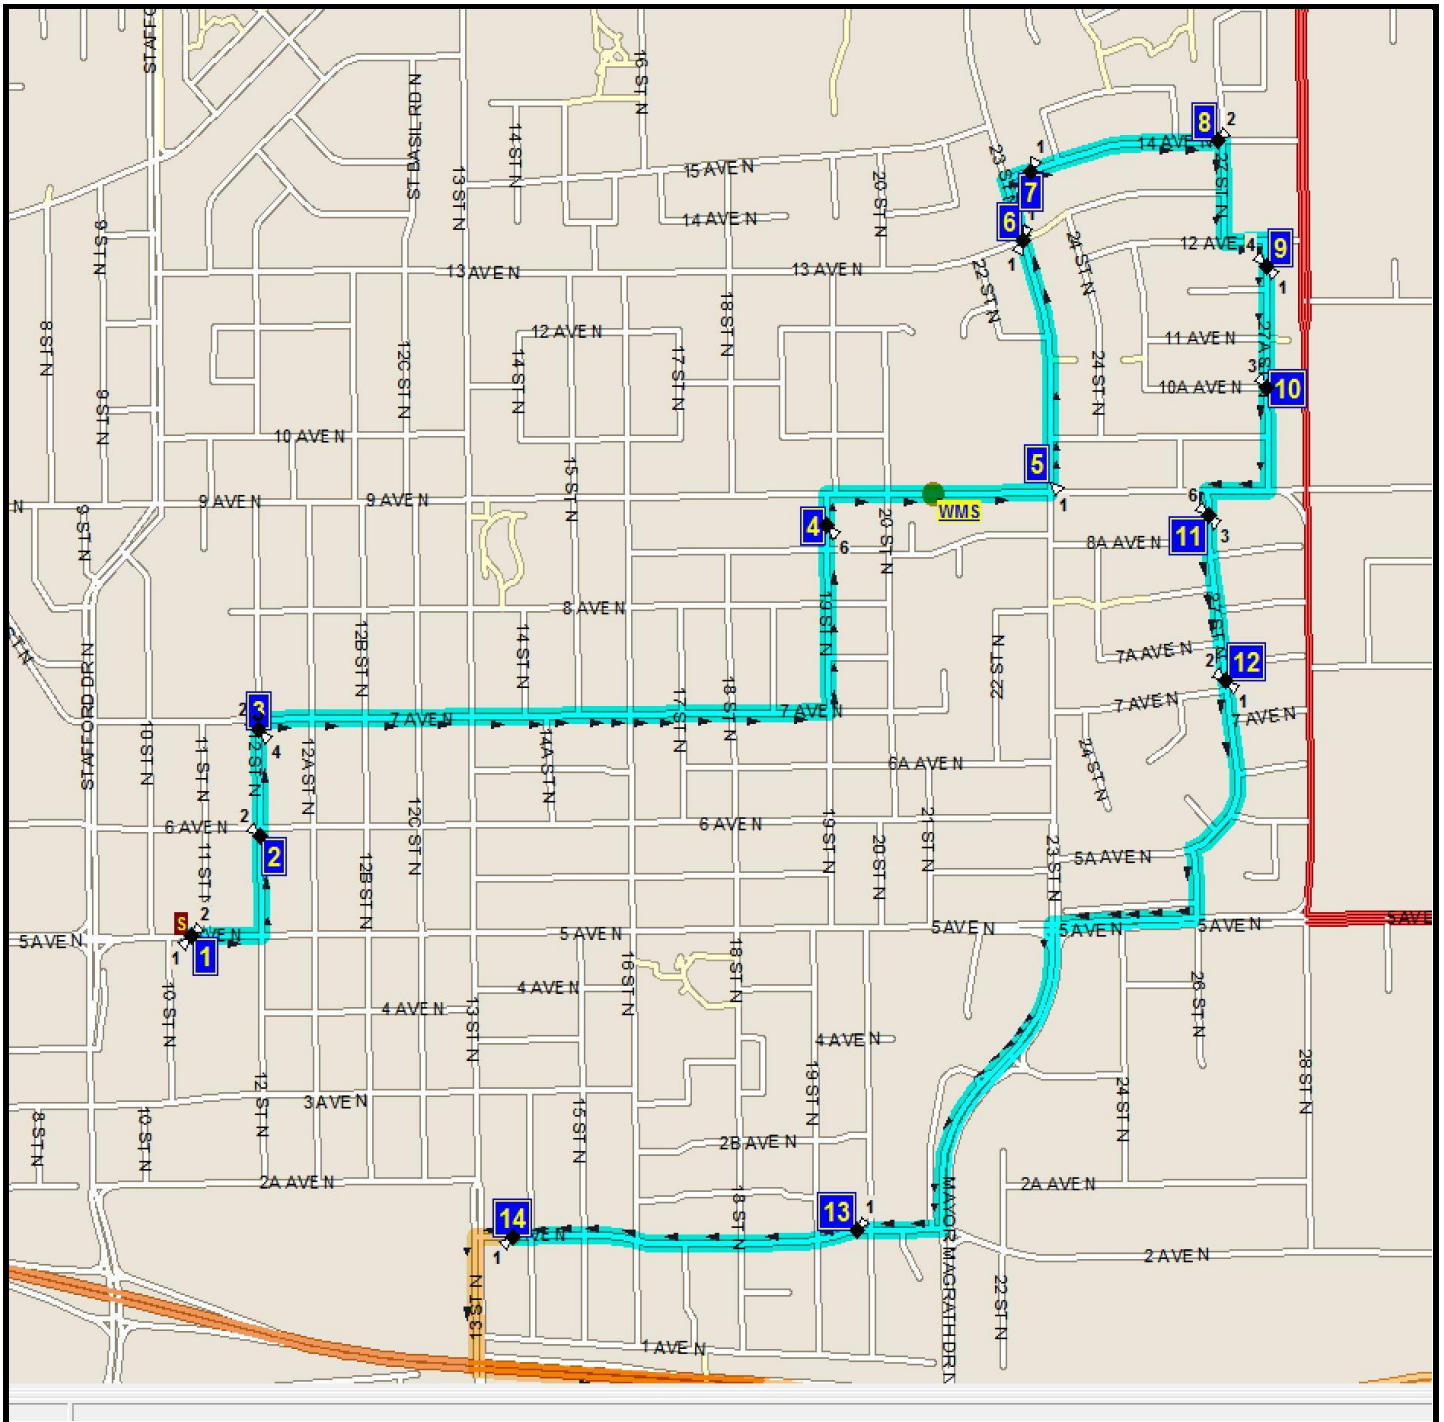

CITY OF  
*Lethbridge*

# CCHE/ST. FRAN/ST. MARY N-2

REVISED: August 22, 2020 EFFECTIVE: September 1, 2020

**PM ROUTE SAME DIRECTION AS AM**

**CATHOLIC CENTRAL HIGH EAST - 405 18 ST. S. - 403-327-4596**

**ST. FRANCIS - 333 18 ST. S. - 403-327-3402**

**ECOLE ST. MARY - 422 20 ST. S. - 403-327-3098**

Please arrive 5 minutes before scheduled pick up and drop off times. Times shown may vary due to weather & traffic conditions.  
Bus routes and maps are subject to change. For the most up-to-date version, visit our [lethbridge.ca/schoolbus](http://lethbridge.ca/schoolbus)

Route:CFM N2 F CCHE/Fran/MARY N Start Time:12:37 pm

Bus:S 83

End Time:12:59 pm

Route Days:F

(1)	12:37 pm	Catholic Core PU/DO
(2)	12:40 pm	5 AVE N #11108
(3)	12:41 pm	12 ST N #11103
(4)	12:42 pm	12 ST N #11225
(5)	12:45 pm	19 ST N #11206
(6)	12:47 pm	23 ST N #11168
(7)	12:48 pm	23 ST N @ PATHWAY 23rd St. @ Pathway
(8)	12:49 pm	14 AVE N #11166
(9)	12:50 pm	14 AVE N #11163
(10)	12:51 pm	27A ST N BY ALLEY
(11)	12:52 pm	1017 27A ST N
(12)	12:53 pm	27 ST N WEST#11169 or EAST#11170
(13)	12:54 pm	27 ST N #11172
(14)	12:57 pm	2 AVE N
(15)	12:58 pm	2 AVE N #11189