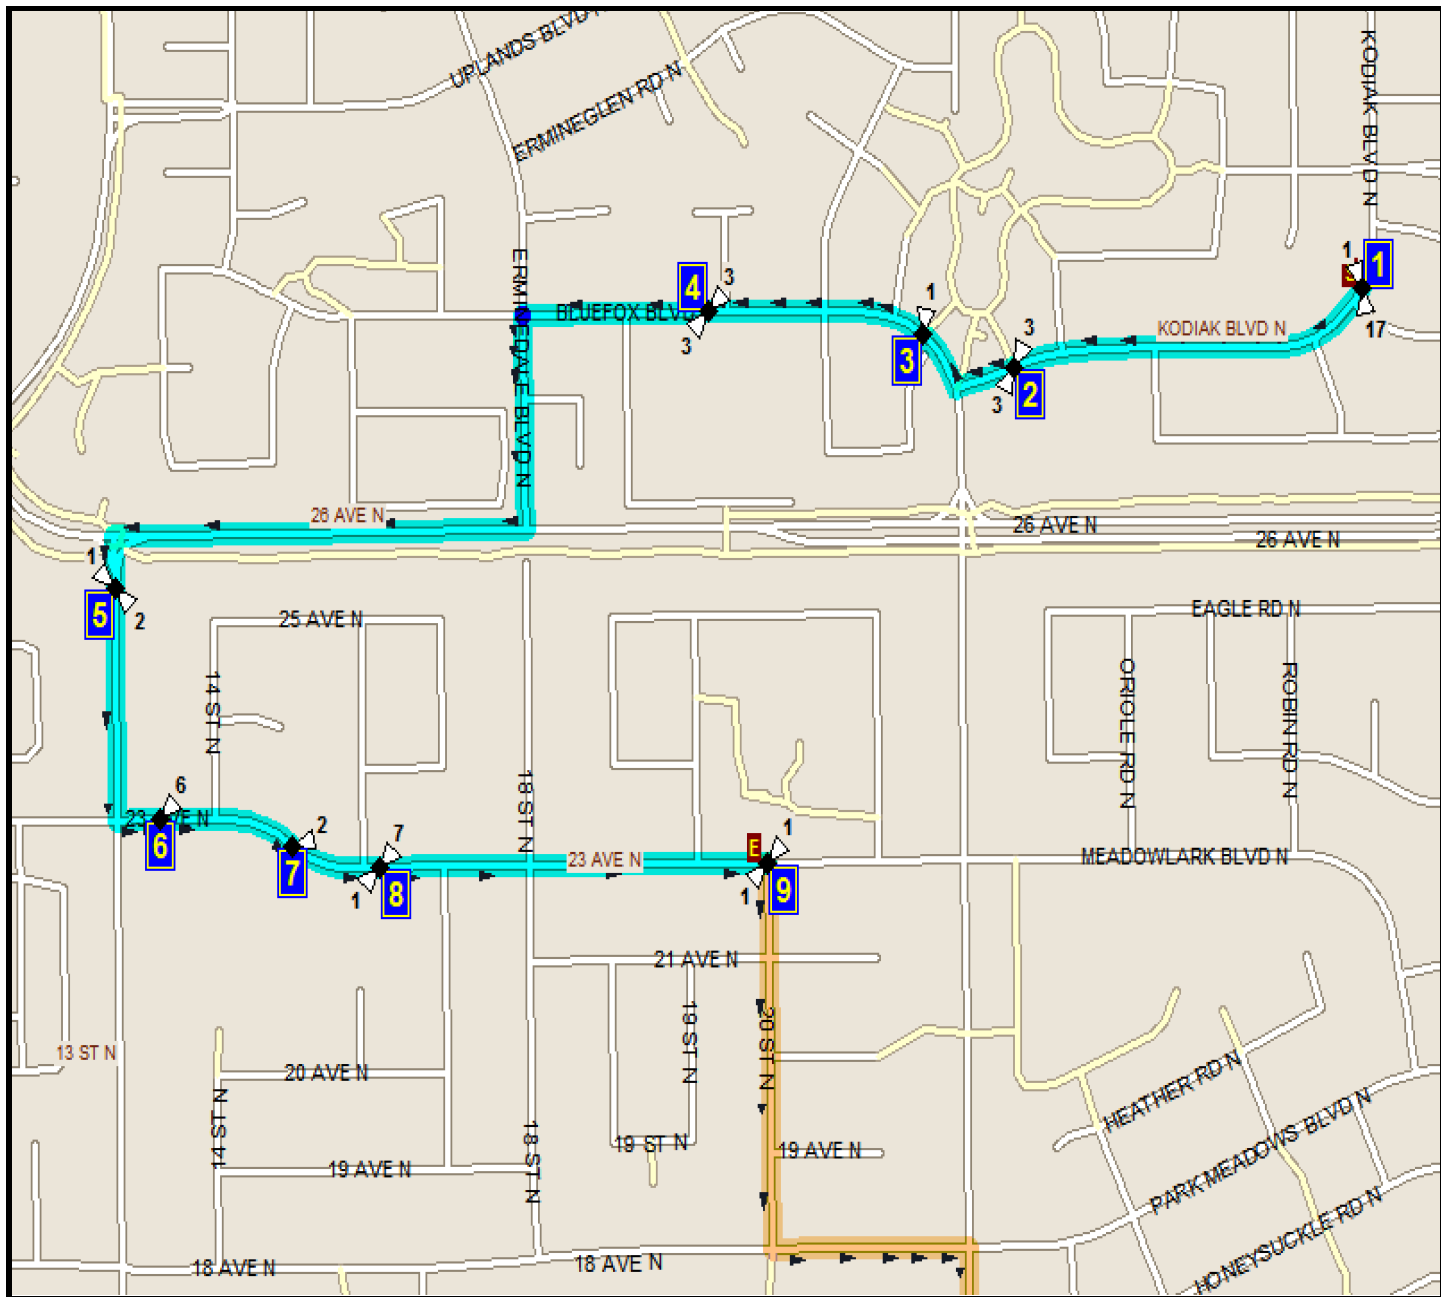

CCHE/ST. FRAN/ST. MARY N-4

REVISED: August 14, 2020 EFFECTIVE: September 1, 2020

PM ROUTE SAME DIRECTION AS AM

CATHOLIC CENTRAL HIGH EAST - 405 18 ST. S. - 403-327-4596

ST. FRANCIS - 333 18 ST. S. - 403-327-3402

ECOLE ST. MARY - 422 20 ST. S. - 403-327-3098

Please arrive 5 minutes before scheduled pick up and drop off times. Times shown may vary due to weather & traffic conditions.
Bus routes and maps are subject to change. For the most up-to-date version, visit our lethbridge.ca/schoolbus

Route:CFM N4 A CCHE/Fran/MARY N Start Time:7:24 am
Bus:S 69 End Time:7:40 am

Route Days:MTWHF

- (1) 7:24 am KODIAK BLVD N
#11023
- (2) 7:26 am KODIAK BLVD (PLAYGROUND)
#11024
- (3) 7:27 am BLUEFOX BLVD N @ PATHWAY
#11025
- (4) 7:28 am BLUEFOX BLVD N
#11273
- (5) 7:30 am 13 ST N @ RAMP
By Alley / Photo Radar sign
- (6) 7:31 am 23 AVE N
#11059
- (7) 7:32 am 23 AVE N
#11060
- (8) 7:32 am 23 AVE N
#11272
- (9) 7:34 am 23 AVE N @ 20 ST N
- (10) 7:40 am Catholic Core PU/DO

Route:CFM N4 F CCHE/FRAN/MARY N Start Time:12:37 pm
Bus:S 69 End Time:12:53 pm

Route Days:F

- (1) 12:37 pm Catholic Core PU/DO
- (2) 12:42 pm 20 ST N @ 23 AVE N
- (3) 12:43 pm 23 AVE N
#11272
- (4) 12:45 pm 23 AVE N
#11060
- (5) 12:45 pm 23 AVE N
#11059
- (6) 12:47 pm 13 ST N @ RAMP
By Alley / Photo Radar sign
- (7) 12:48 pm BLUEFOX BLVD N
#11273
- (8) 12:50 pm BLUEFOX BLVD N @ PATHWAY
#11025
- (9) 12:50 pm KODIAK BLVD (PLAYGROUND)
#11024
- (10) 12:52 pm KODIAK BLVD N
#11023