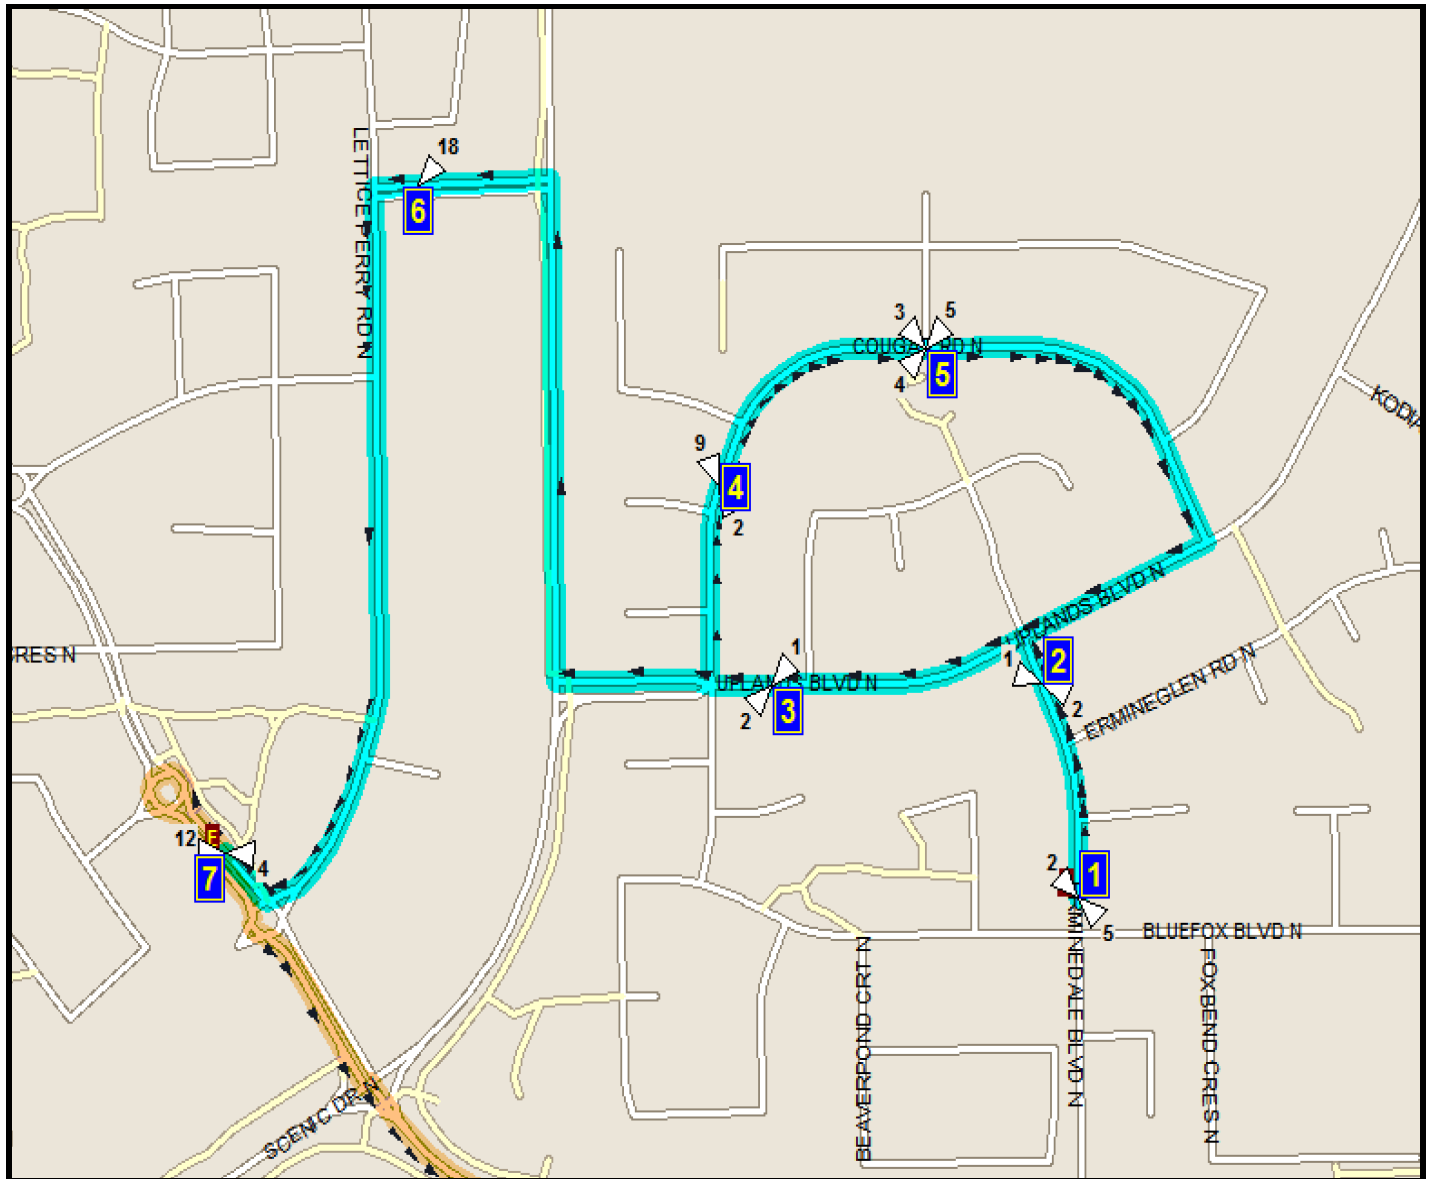

CCHE/ST. FRAN/ST. MARY N-7

REVISED: August 14, 2020 EFFECTIVE: September 1, 2020

PM ROUTE SAME DIRECTION AS AM

CATHOLIC CENTRAL HIGH EAST - 405 18 ST. S. - 403-327-4596

ST. FRANCIS - 333 18 ST. S. - 403-327-3402

ECOLE ST. MARY - 422 20 ST. S. - 403-327-3098

Please arrive 5 minutes before scheduled pick up and drop off times. Times shown may vary due to weather & traffic conditions.
Bus routes and maps are subject to change. For the most up-to-date version, visit our lethbridge.ca/schoolbus

Route:CFM N7 P CCHE/Fran/MARY N Start Time:3:02 pm
Bus:S 12 End Time:3:22 pm

Route Days:MTWH

- (1) 3:02 pm Catholic Core PU/DO
- (2) 3:09 pm ERMINE DALE BLVD N
#11028
- (3) 3:10 pm ERMINE DALE BLVD N
#11029
- (4) 3:11 pm UPLANDS BLVD N
#11011
- (5) 3:12 pm COUGAR RD N
Between Cougar Place and Cougar Cove
- (6) 3:14 pm COUGAR RD N @ PATHWAY
by park
- (7) 3:17 pm GRACE DAIN TY RD N
- (8) 3:20 pm MILDRED DOBBS BLVD N
#11007

Route:CFM N7 F CCHE/FRAN/MARY N Start Time:12:37 pm
Bus:S 12 End Time:12:57 pm

Route Days:F

- (1) 12:37 pm Catholic Core PU/DO
- (2) 12:44 pm ERMINE DALE BLVD N
#11028
- (3) 12:45 pm ERMINE DALE BLVD N
#11029
- (4) 12:46 pm UPLANDS BLVD N
#11011
- (5) 12:47 pm COUGAR RD N
Between Cougar Place and Cougar Cove
- (6) 12:49 pm COUGAR RD N @ PATHWAY
by park
- (7) 12:52 pm GRACE DAIN TY RD N
- (8) 12:55 pm MILDRED DOBBS BLVD N
#11007