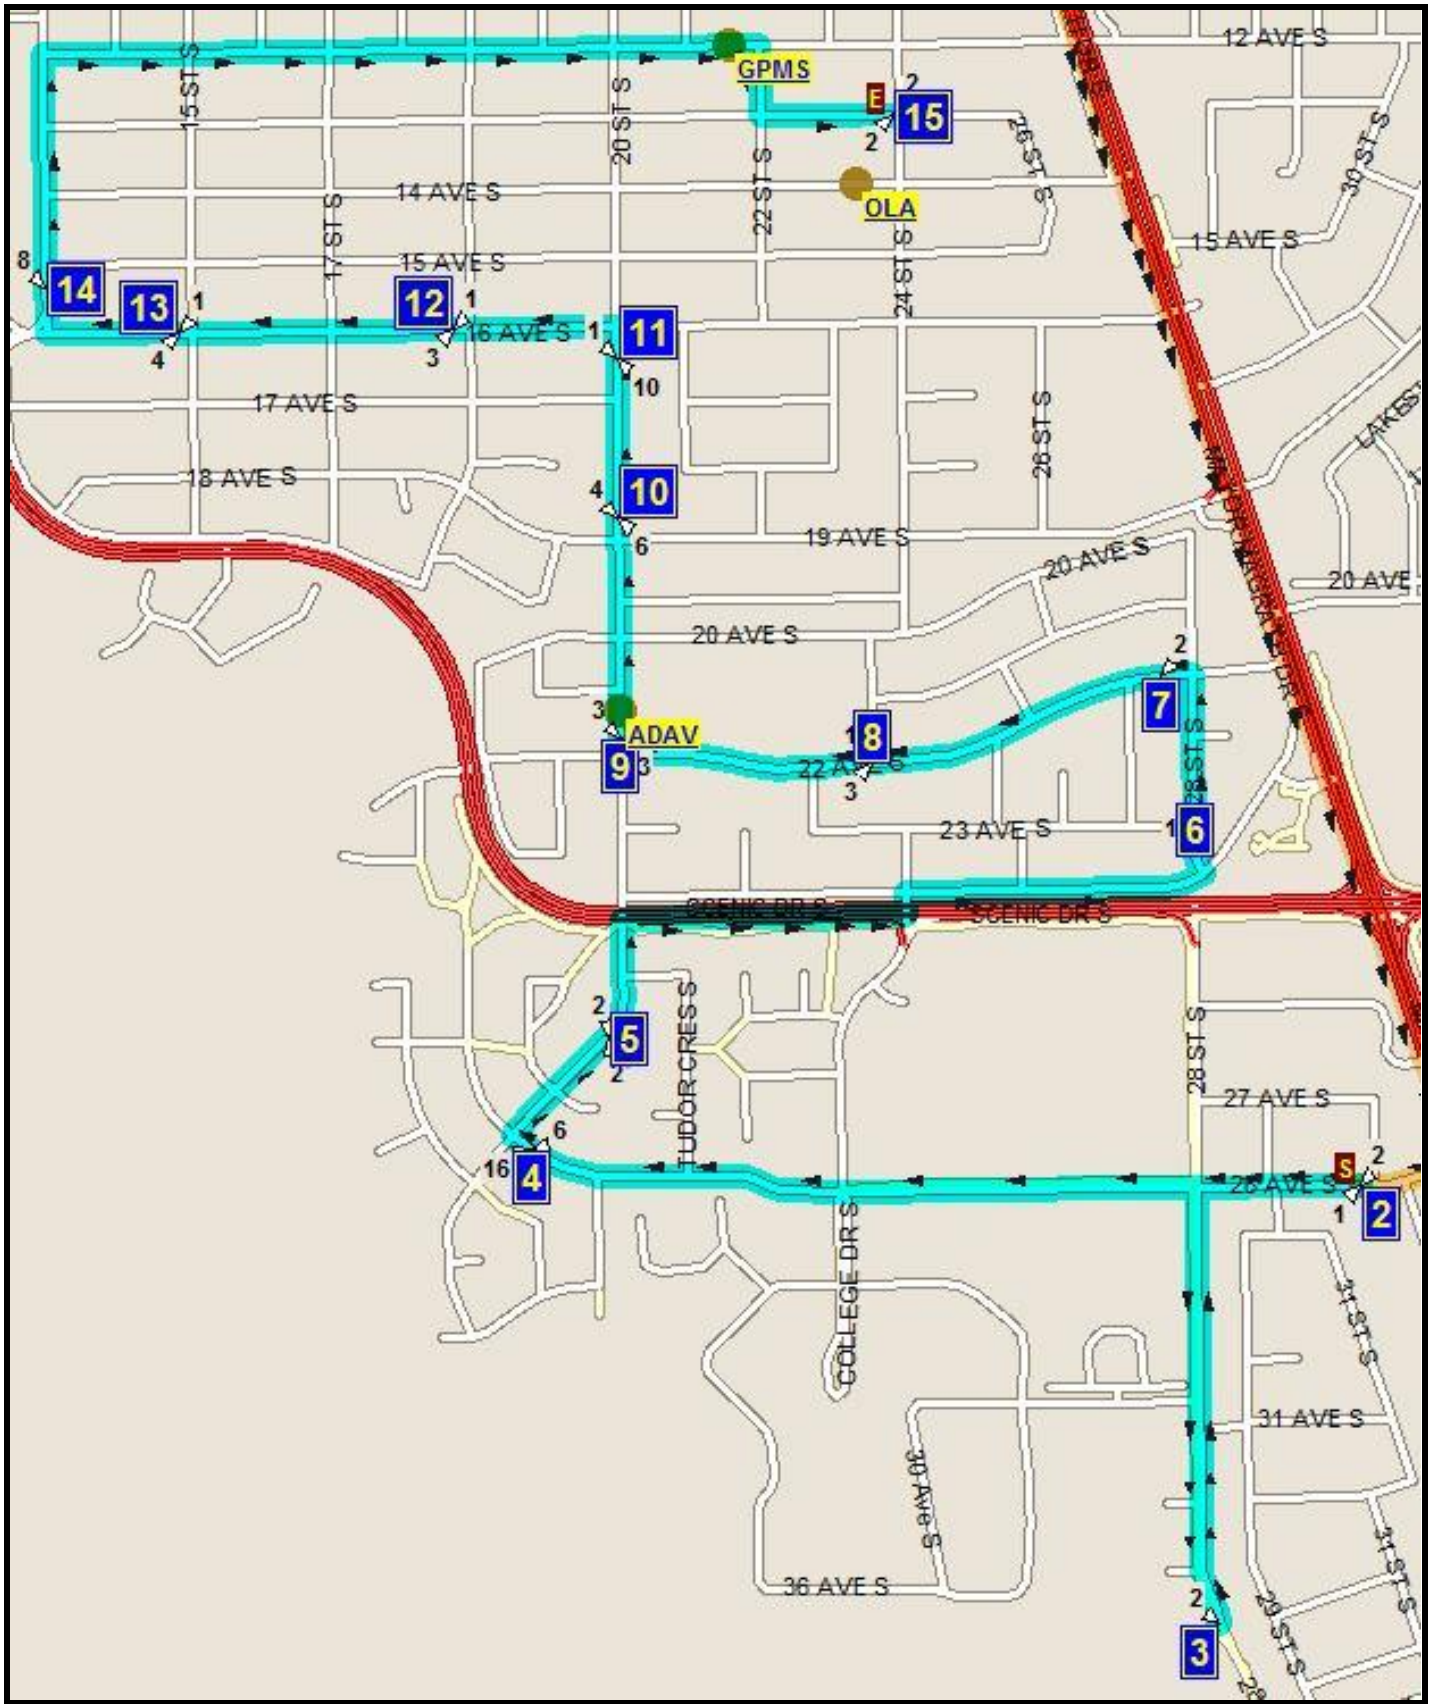

PM MAP

CATHOLIC CENTRAL HIGH EAST - 405 18 ST. S. - 403-327-4596

ST. FRANCIS - 333 18 ST. S. - 403-327-3402

ECOLE ST. MARY - 422 20 ST. S. - 403-327-3098

Please arrive 5 minutes before scheduled pick up and drop off times. Times shown may vary due to weather & traffic conditions.
Bus routes and maps are subject to change. For the most up-to-date version, visit our lethbridge.ca/schoolbus