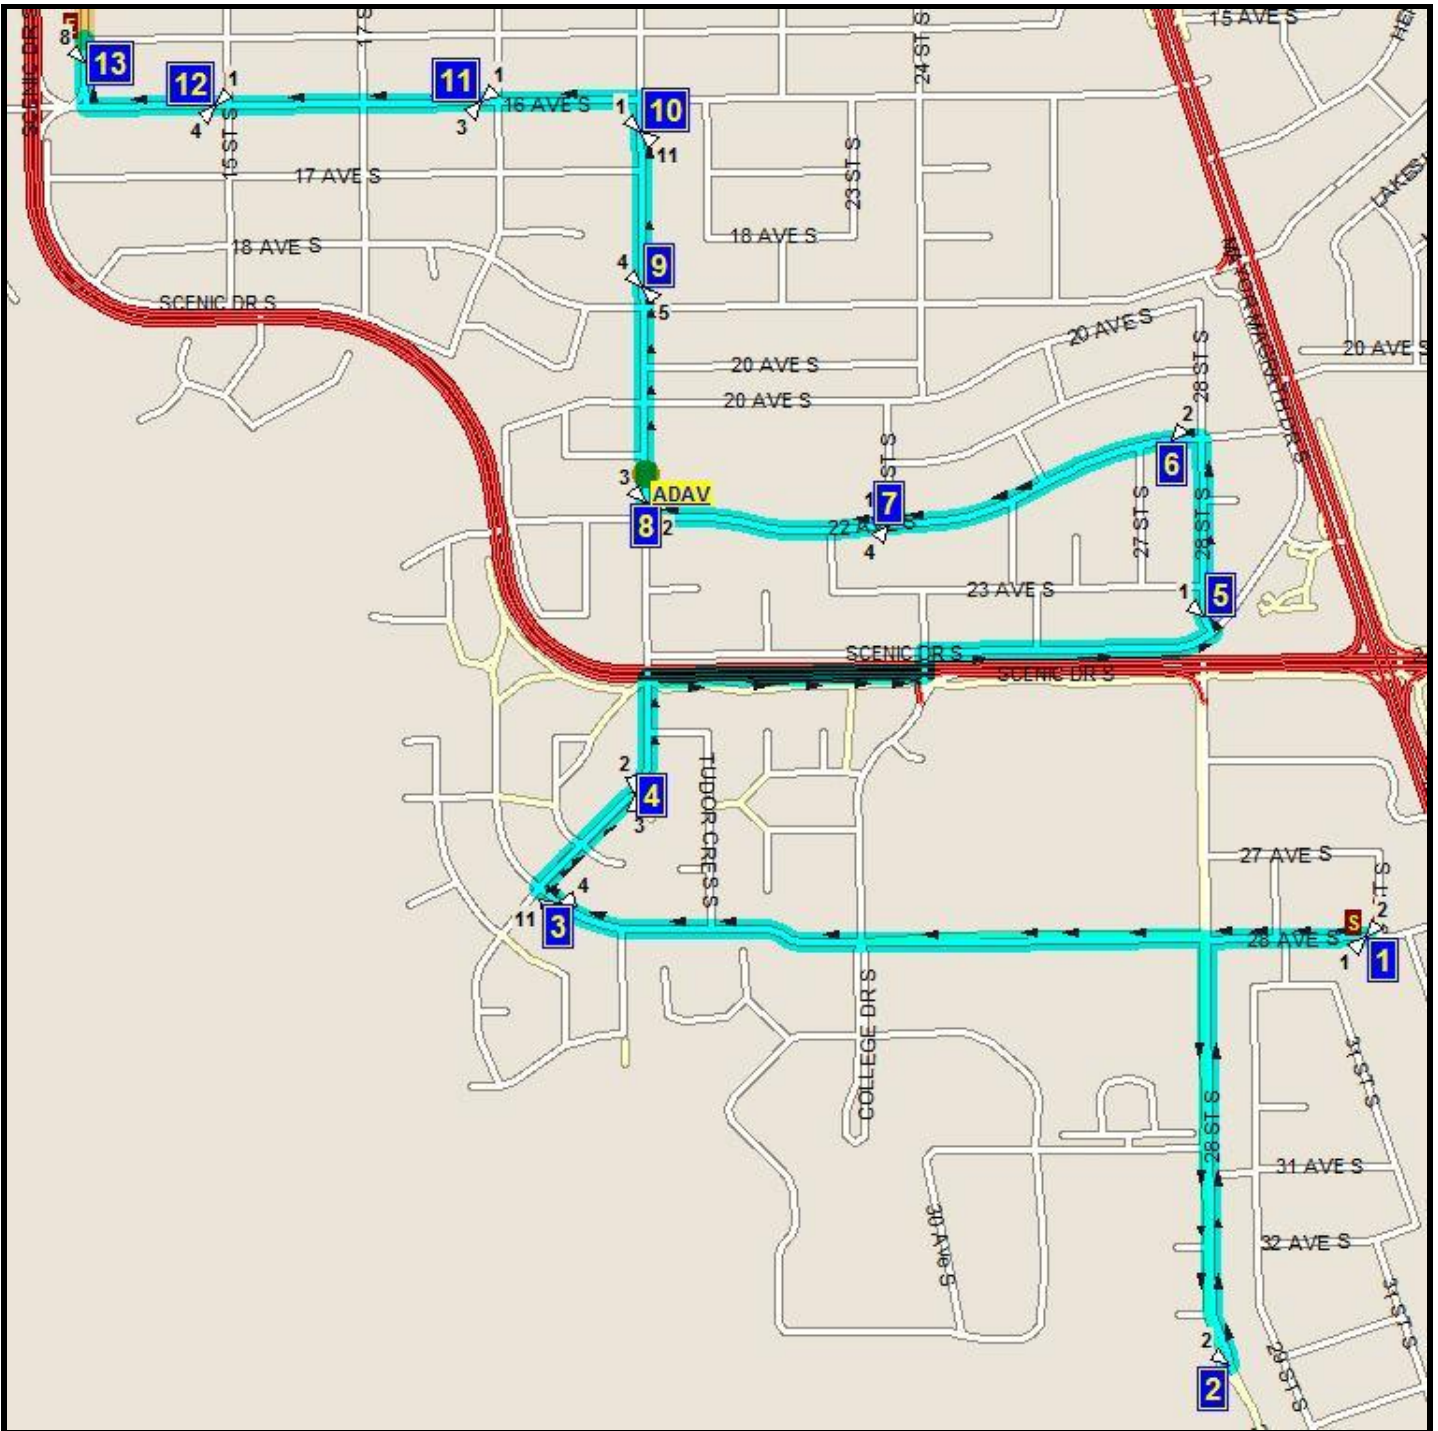

CITY OF
Lethbridge

CCHE/ST. FRAN/ST. MARY S-3

REVISED: November 17, 2020 EFFECTIVE: November 17, 2020

PM ROUTE SAME DIRECTION AS AM (SEE PM MAP FOR ADDITIONAL STOP)

CATHOLIC CENTRAL HIGH EAST - 405 18 ST. S. - 403-327-4596

ST. FRANCIS - 333 18 ST. S. - 403-327-3402

ECOLE ST. MARY - 422 20 ST. S. - 403-327-3098

Please arrive 5 minutes before scheduled pick up and drop off times. Times shown may vary due to weather & traffic conditions.
Bus routes and maps are subject to change. For the most up-to-date version, visit our lethbridge.ca/schoolbus