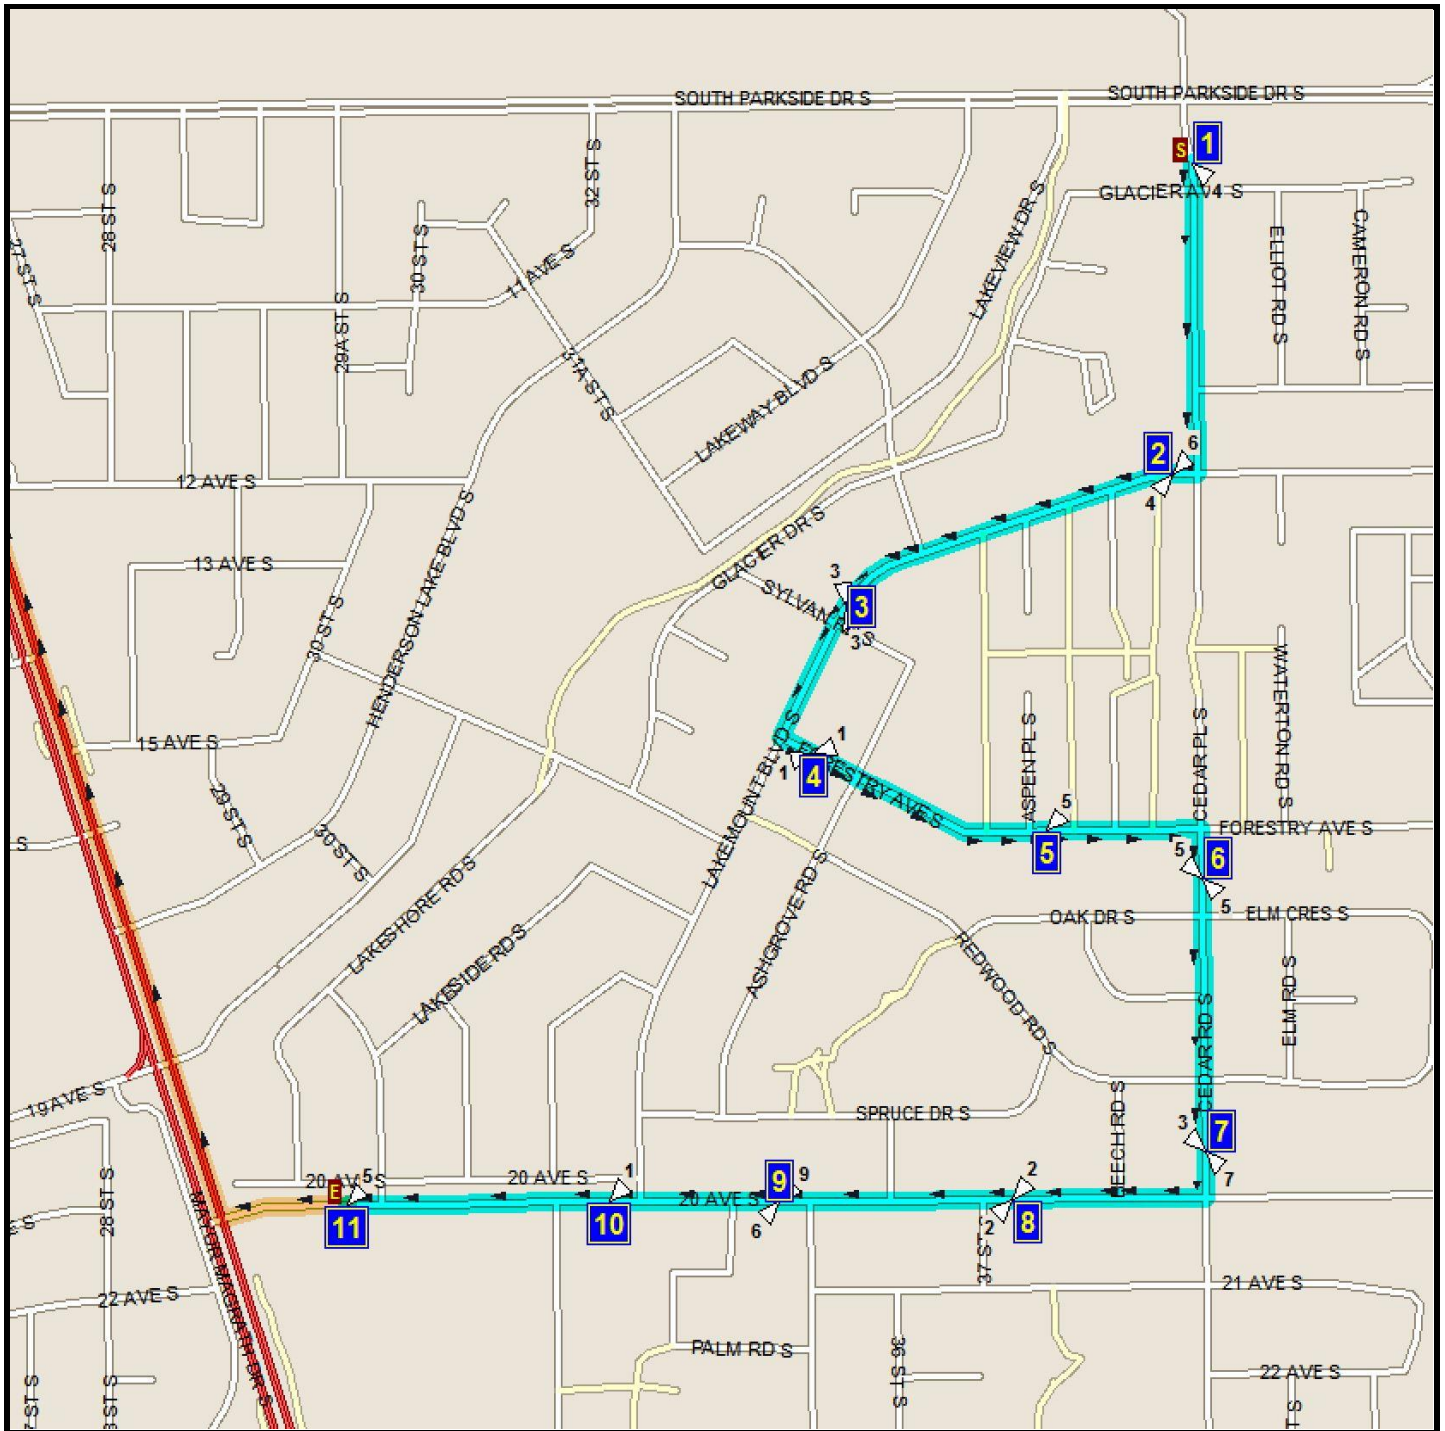

CITY OF
Lethbridge

CCHE/ST. FRAN/ST. MARY S-5

REVISED: August 22, 2020 EFFECTIVE: September 1, 2020

PM ROUTE SAME DIRECTION AS AM

CATHOLIC CENTRAL HIGH EAST - 405 18 ST. S. - 403-327-4596

ST. FRANCIS - 333 18 ST. S. - 403-327-3402

ECOLE ST. MARY - 422 20 ST. S. - 403-327-3098

Please arrive 5 minutes before scheduled pick up and drop off times. Times shown may vary due to weather & traffic conditions.
Bus routes and maps are subject to change. For the most up-to-date version, visit our lethbridge.ca/schoolbus