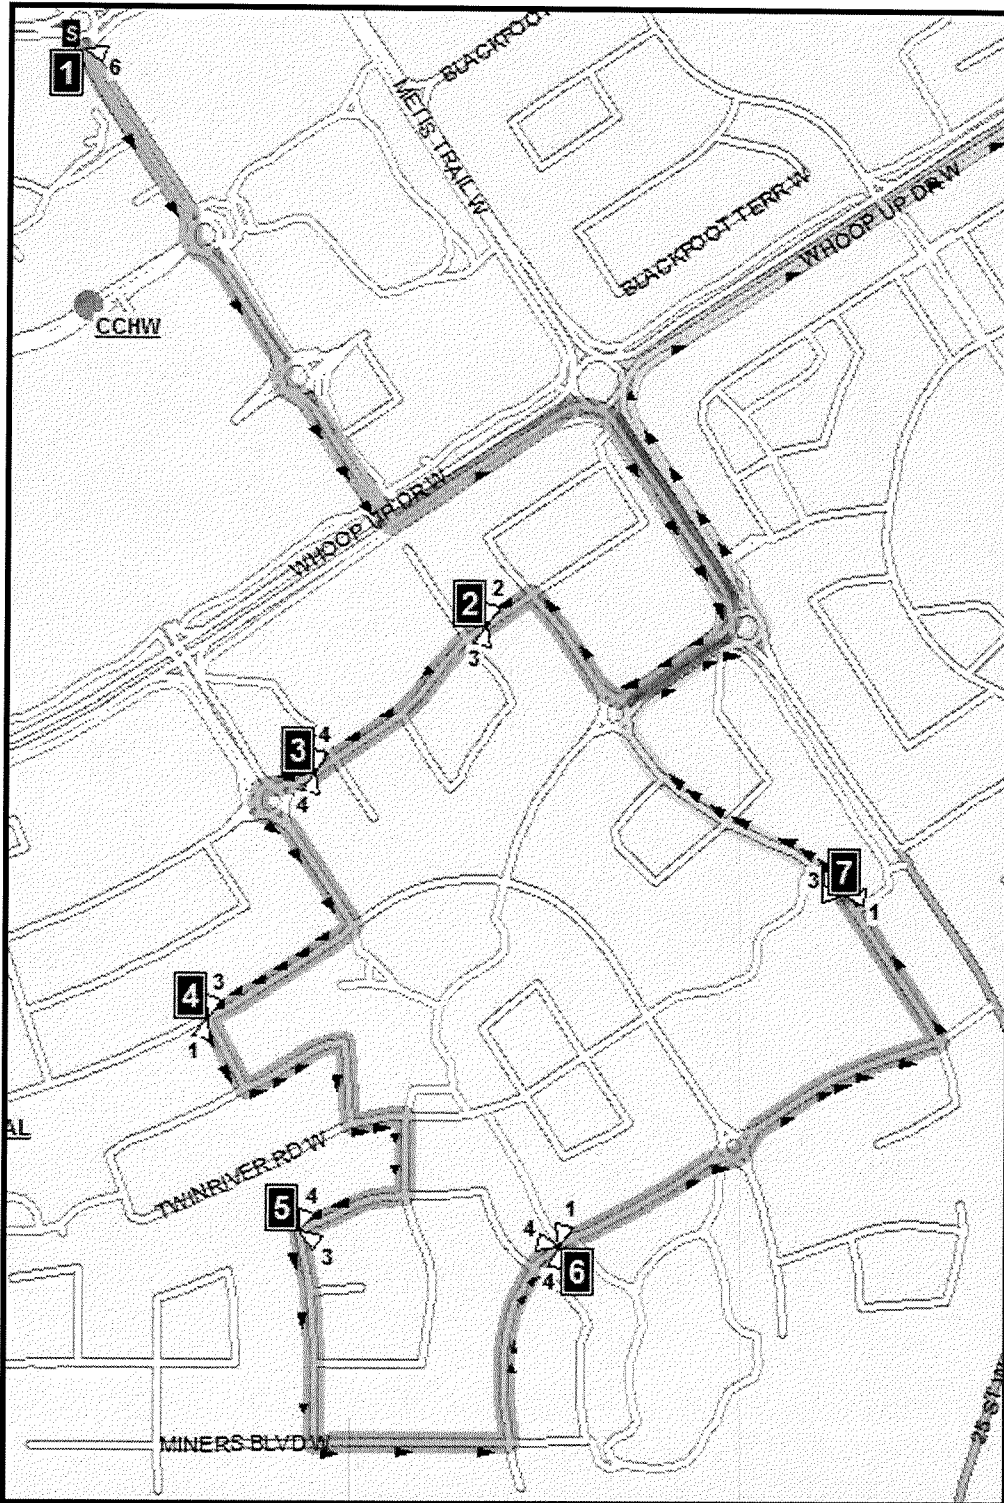

CITY OF
Lethbridge

Lethbridge
TRANSIT

CCHE/ST. FRAN/ST. MARY W-3

REVISED: September 29, 2020 EFFECTIVE: September 1, 2020

PM ROUTE SAME DIRECTION AS AM

CATHOLIC CENTRAL HIGH EAST - 405 18 ST. S. - 403-327-4596

Route:CFM W3 A CCHE/FRAN/MARY \ Start Time:7:15 am
Bus:S 91 End Time:7:40 am

Route Days:MTWHF

- (1) 7:15 am AQUITANIA BLVD W
SOUTH-WEST END AFTER ROUNDABOUT
- (2) 7:18 am SILKSTONE RD W
#13303
- (3) 7:20 am SILKSTONE RD W
#13302
- (4) 7:21 am COALBANKS BLVD W @ TWINRIVER LINK W
- (5) 7:23 am MOONLIGHT WAY W
- (6) 7:25 am MOONLIGHT BLVD W @ PATHWAY
By Pathway
- (7) 7:28 am FIRELIGHT WAY W
Firelight Park East Entrance Walkway
- (8) 7:40 am Catholic Core PU/DO

Route:CFM W3 P CCHE/FRAN/MARY \ Start Time:3:02 pm
Bus:S 91 End Time:3:26 pm

Route Days:MTWH

- (1) 3:02 pm Catholic Core PU/DO
- (2) 3:12 pm AQUITANIA BLVD W
SOUTH-WEST END AFTER ROUNDABOUT
- (3) 3:16 pm SILKSTONE RD W
#13303
- (4) 3:17 pm SILKSTONE RD W
#13302
- (5) 3:19 pm COALBANKS BLVD W @ TWINRIVER LINK W
- (6) 3:21 pm MOONLIGHT WAY W
- (7) 3:23 pm MOONLIGHT BLVD W @ PATHWAY
By Pathway
- (8) 3:26 pm FIRELIGHT WAY W
Firelight Park East Entrance Walkway
- 3:26 pm FIRELIGHT WAY W

Route:CFM W3 F CCHE/FRAN/MARY V Start Time:12:37 pm

Bus:S 91

End Time:1:02 pm

Route Days:F

- (1) 12:37 pm Catholic Core PU/DO
- (2) 12:48 pm AQUITANIA BLVD W
SOUTH-WEST END AFTER ROUNDABOUT
- (3) 12:51 pm SILKSTONE RD W
#13303
- (4) 12:52 pm SILKSTONE RD W
#13302
- (5) 12:54 pm COALBANKS BLVD W @ TWINRIVER LINK W
- (6) 12:56 pm MOONLIGHT WAY W
- (7) 12:58 pm MOONLIGHT BLVD W @ PATHWAY
By Pathway
- (8) 1:01 pm FIRELIGHT WAY W
Firelight Park East Entrance Walkway
- 1:02 pm FIRELIGHT WAY W