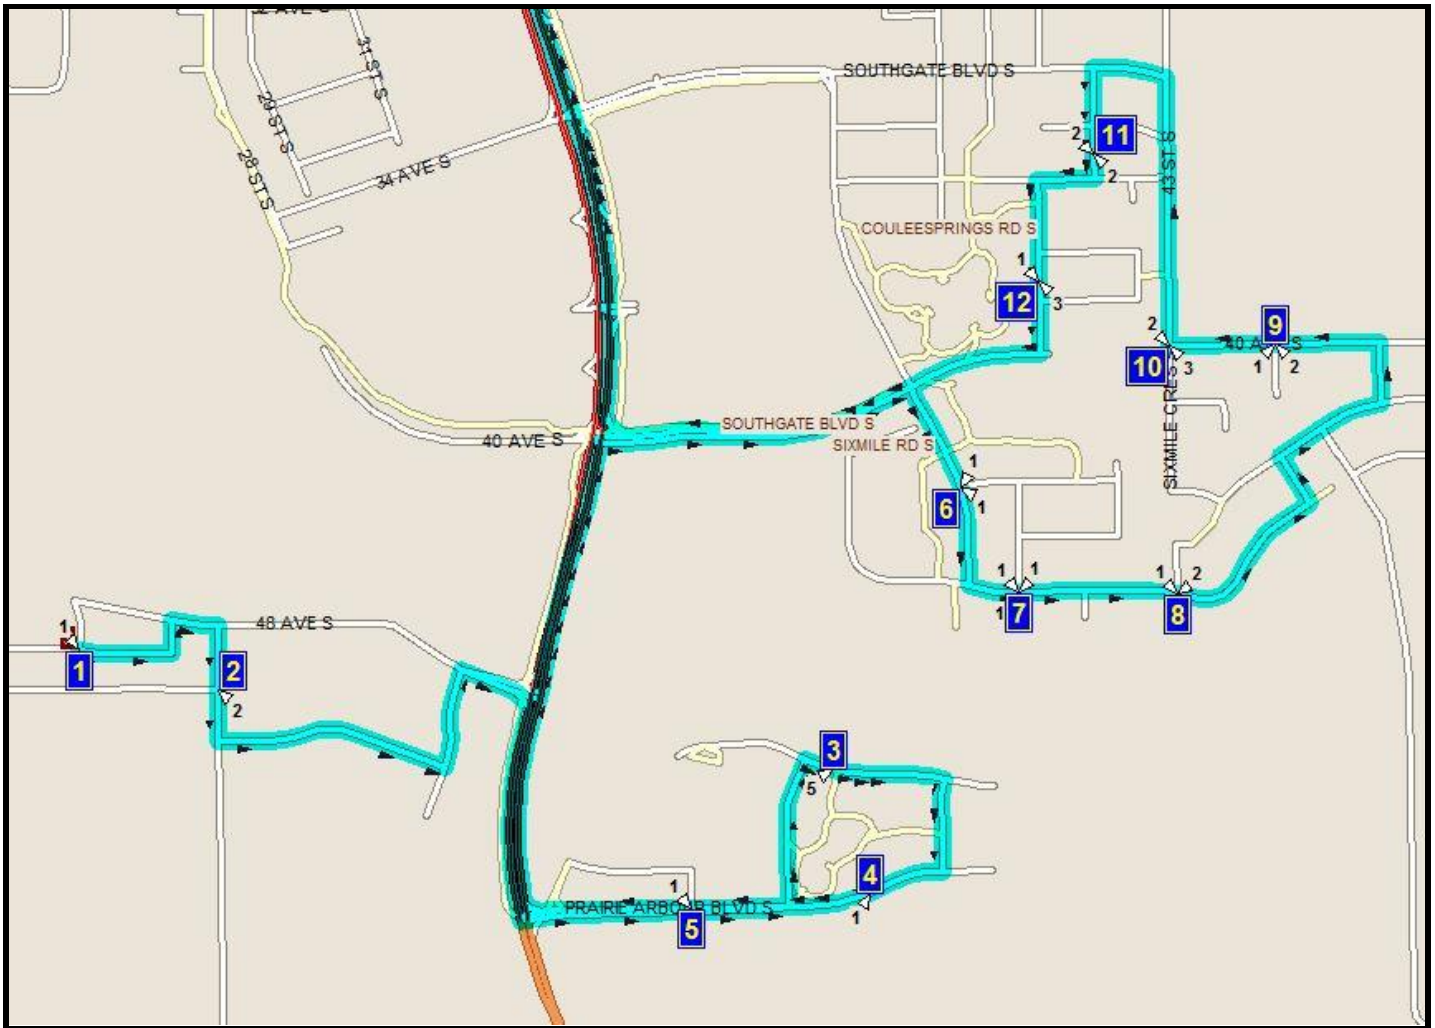

CITY OF
Lethbridge

DAVIDSON/BAWDEN S-3

REVISED: August 22, 2020 EFFECTIVE: September 1, 2020

PM ROUTE SAME DIRECTION AS AM

AGNES DAVIDSON - 2103 20 ST. S. - 403-328-5153

FLEETWOOD BAWDEN - 1222 9 AVE. S - 403-327-5818

Please arrive 5 minutes before scheduled pick up and drop off times. Times shown may vary due to weather & traffic conditions.
Bus routes and maps are subject to change. For the most up-to-date version, visit our lethbridge.ca/schoolbus