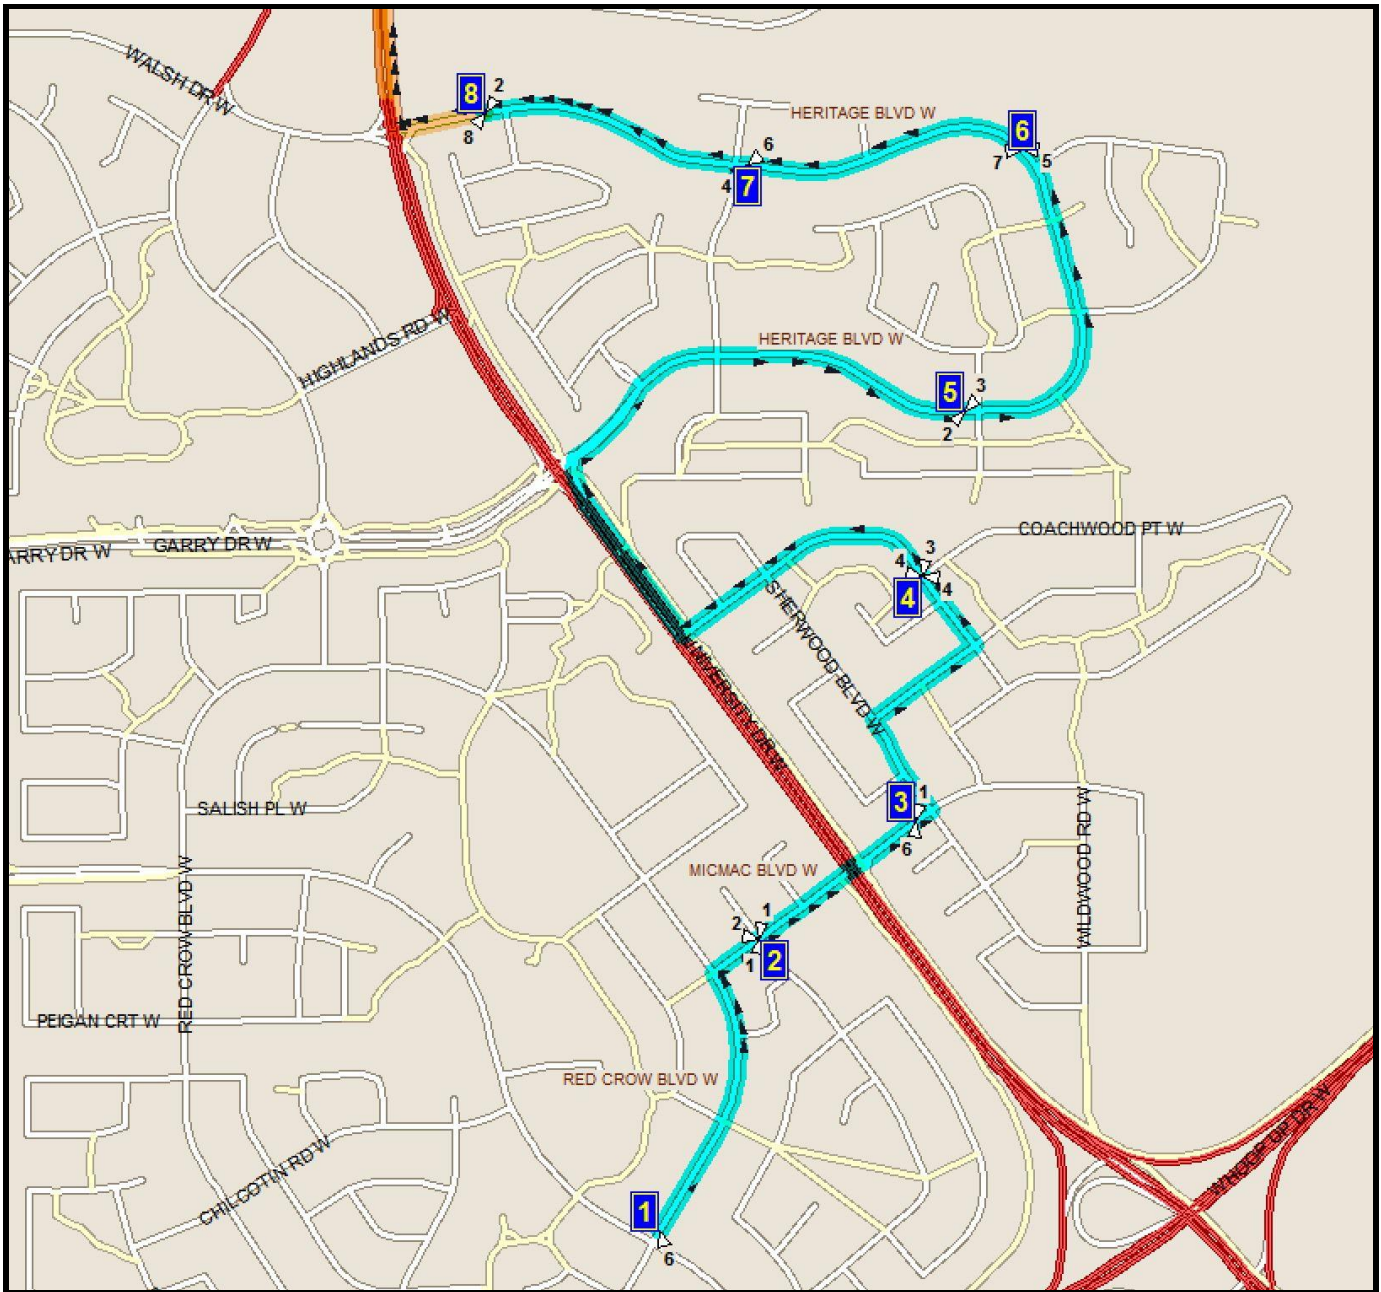

CCHE/ST. FRAN/ST. MARY W-1

REVISED: December 14, 2020 EFFECTIVE: January 11, 2021

PM ROUTE SAME DIRECTION AS AM

CATHOLIC CENTRAL HIGH EAST - 405 18 ST. S. - 403-327-4596

ST. FRANCIS - 333 18 ST. S. - 403-327-3402

ECOLE ST. MARY - 422 20 ST. S. - 403-327-3098

Please arrive 5 minutes before scheduled pick up and drop off times. Times shown may vary due to weather & traffic conditions.
Bus routes and maps are subject to change.