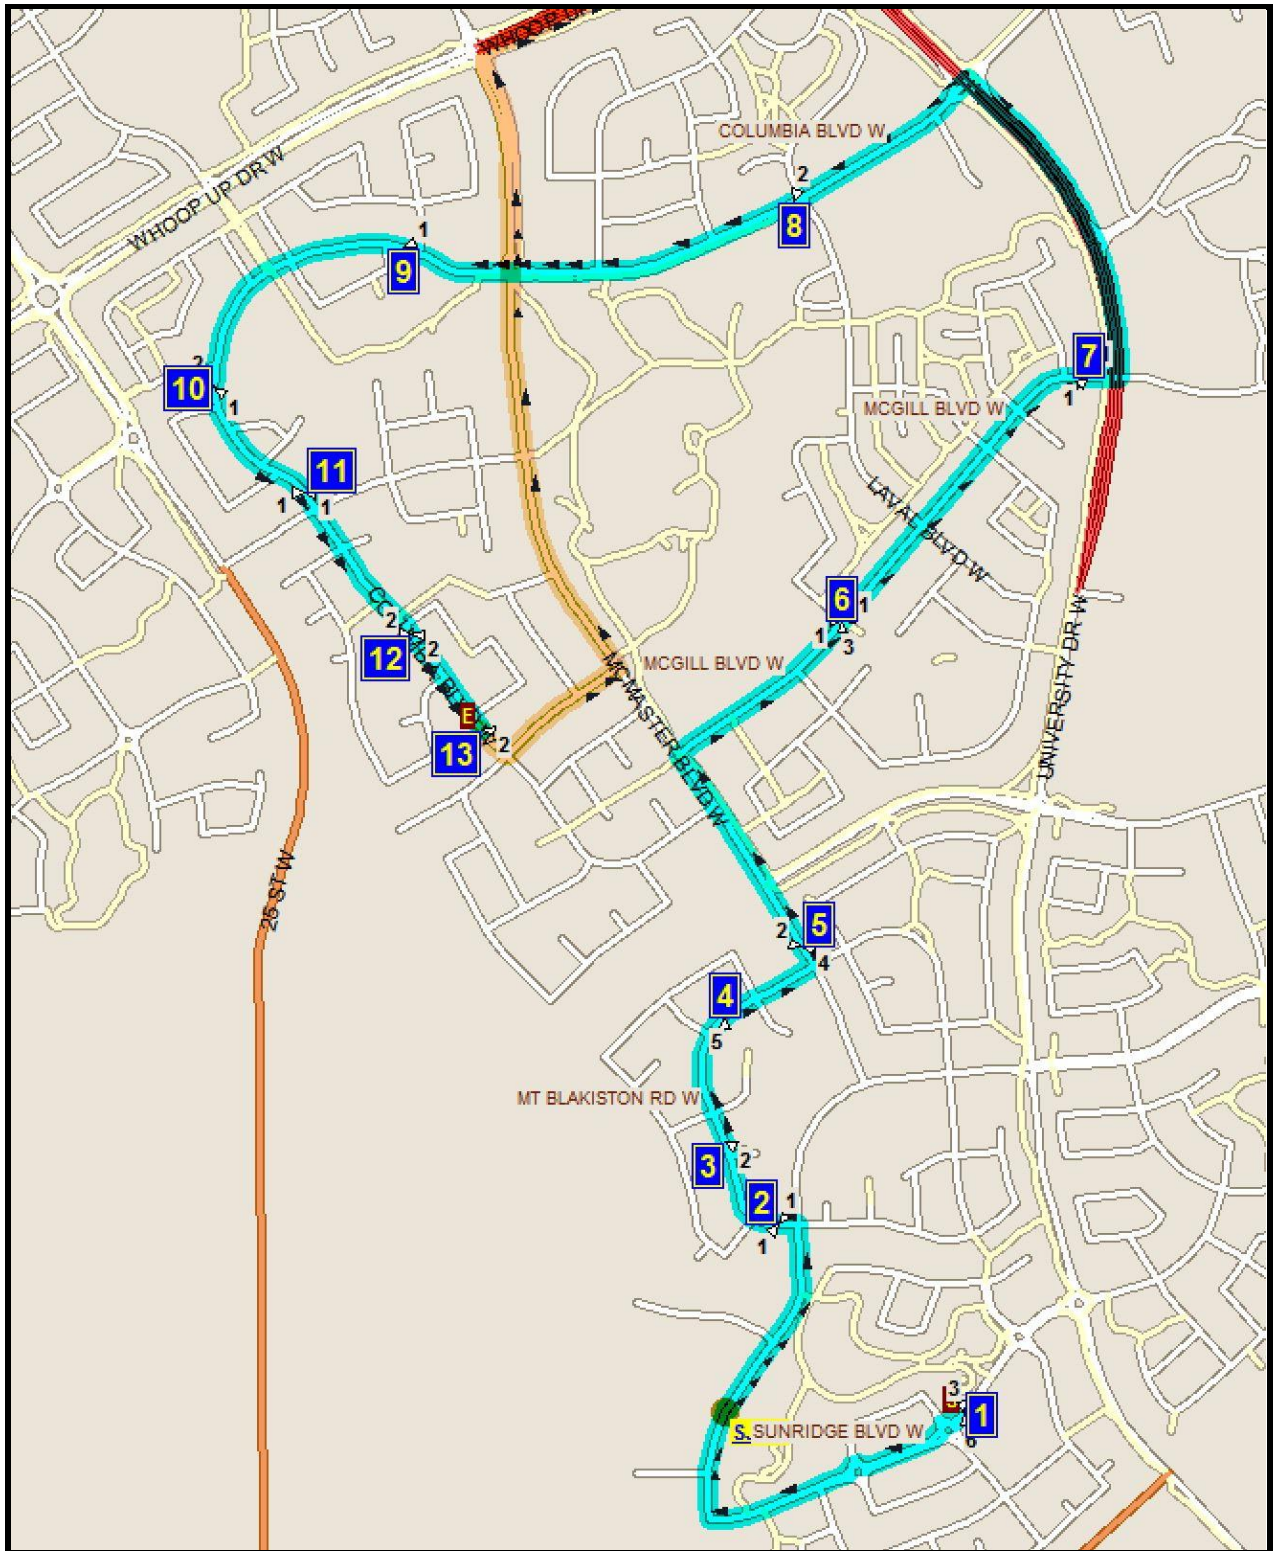

CCHE/ST. FRAN/ST. MARY W-4

REVISED: December 15, 2020 EFFECTIVE: January 11, 2021

PM ROUTE SAME DIRECTION AS AM

CATHOLIC CENTRAL HIGH EAST - 405 18 ST. S. - 403-327-4596

ST. FRANCIS - 333 18 ST. S. - 403-327-3402

ECOLE ST. MARY - 422 20 ST. S. - 403-327-3098

Please arrive 5 minutes before scheduled pick up and drop off times. Times shown may vary due to weather & traffic conditions.
Bus routes and maps are subject to change.

Route:CFM W4 A CCHE/Fran/MARY v Start Time:7:08 am
Bus:S 86 End Time:7:40 am

Route Days:MTWHF

- (1) 7:08 am SUNRIDGE BLVD W
#13505
- (2) 7:12 am MT BLAKISTON RD W
#13079
- (3) 7:13 am MT BLAKISTON RD W
#13080
- (4) 7:14 am MT BLAKISTON RD W
#13081
- (5) 7:15 am MT BURKE BLVD W
#13082
- (6) 7:17 am MCGILL BLVD W @ PATHWAY
#13085
- (7) 7:19 am MCGILL BLVD W
#13088
- (8) 7:22 am COLUMBIA BLVD W
#13047
- (9) 7:24 am COLUMBIA BLVD W
#13063
- (10) 7:25 am COLUMBIA BLVD W
#13065
- (11) 7:26 am COLUMBIA BLVD W
#13066
- (12) 7:27 am COLUMBIA BLVD W
#13067
- (13) 7:28 am COLUMBIA BLVD W
#13068
- (14) 7:40 am Catholic Core PU/DO

Route:CFM W4 F CCHE/Fran/MARY V Start Time:12:37 pm
Bus:S 86 End Time:1:07 pm

Route Days:F

- (1) 12:37 pm Catholic Core PU/DO
- (2) 12:48 pm SUNRIDGE BLVD W
#13505
- (3) 12:52 pm MT BLAKISTON RD W
#13079
- (4) 12:52 pm MT BLAKISTON RD W
#13080
- (5) 12:53 pm MT BLAKISTON RD W
#13081
- (6) 12:54 pm MT BLAKISTON RD W @ MT BLAKISTON BAY
- (7) 12:55 pm MT BURKE BLVD W
#13082
- (8) 12:57 pm MCGILL BLVD W @ PATHWAY
#13085
- (9) 12:58 pm MCGILL BLVD W
#13088
- (10) 1:01 pm COLUMBIA BLVD W
#13047
- (11) 1:03 pm COLUMBIA BLVD W
#13063
- (12) 1:04 pm COLUMBIA BLVD W
#13065
- (13) 1:05 pm COLUMBIA BLVD W
#13066
- (14) 1:06 pm COLUMBIA BLVD W
#13067
- (15) 1:07 pm COLUMBIA BLVD W
#13068