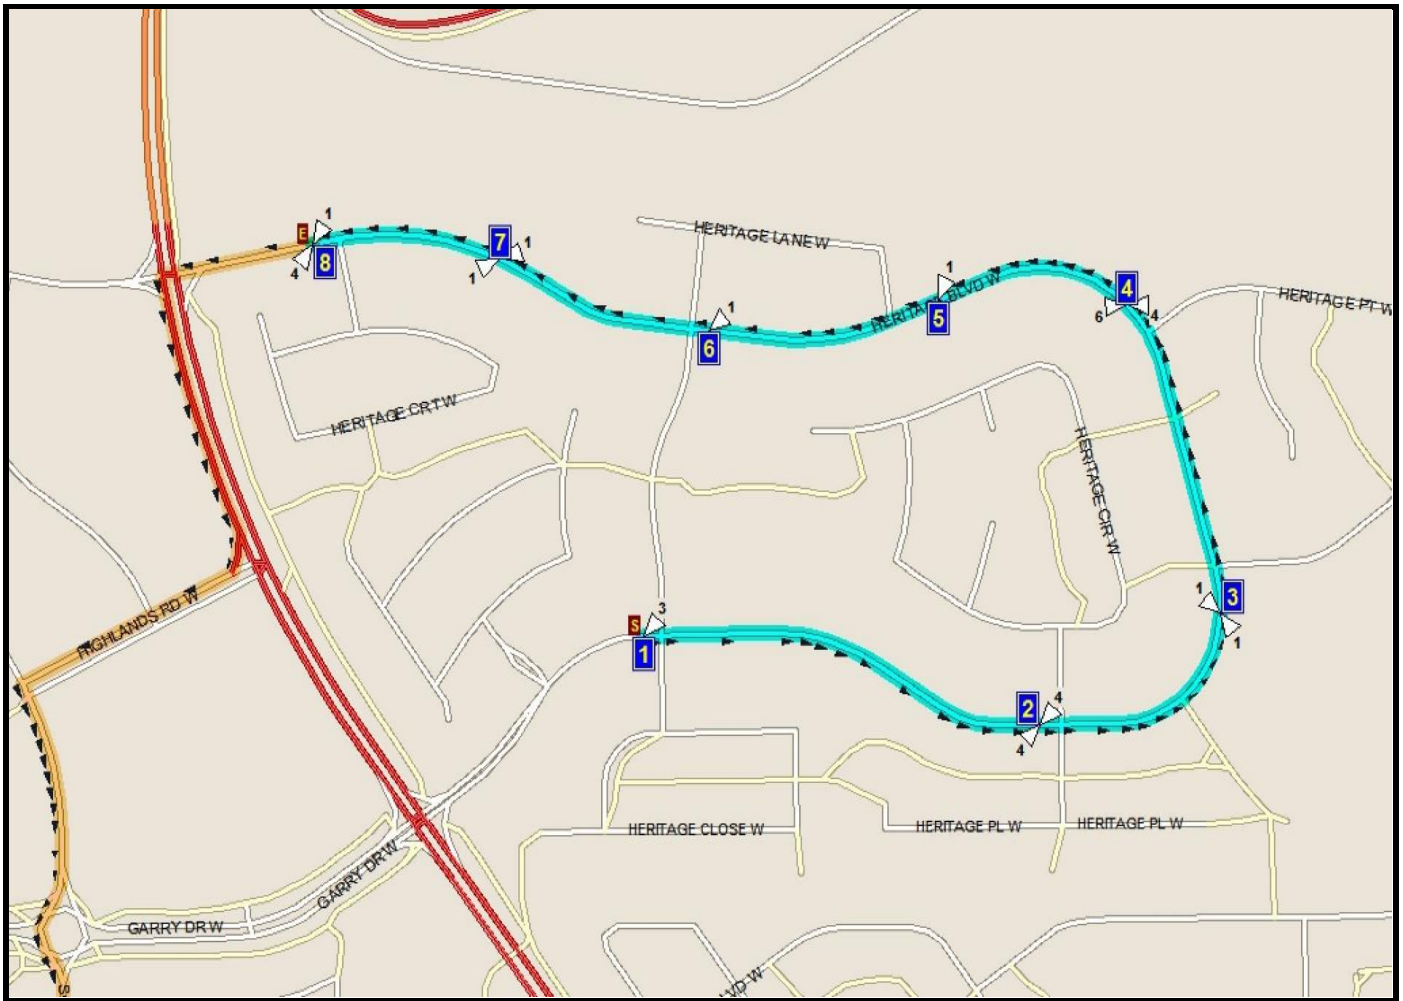

G.S. LAKIE W-2

REVISED: December 14, 2020 EFFECTIVE: January 11, 2021

PM ROUTE SAME DIRECTION AS AM

G.S. LAKIE – 50 BLACKFOOT BLVD. W. – 403-327-3465

Please arrive 5 minutes before scheduled pick up and drop off times. Times shown may vary due to weather & traffic conditions.
Bus routes and maps are subject to change.

Route:GSL W2 A G.S. LAKIE W-2 Start Time:7:30 am
Bus: End Time:7:42 am

Route Days:MTWHF

- (1) 7:30 am HERITAGE BLVD W
#13012
- (2) 7:31 am HERITAGE BLVD W
#13014
- (3) 7:32 am HERITAGE BLVD W
#13015
- (4) 7:33 am HERITAGE BLVD W
#13016
- (5) 7:35 am HERITAGE BLVD W
#13017
- (6) 7:35 am HERITAGE BLVD W
#13018
- (7) 7:36 am HERITAGE BLVD W
#13019
- (8) 7:37 am HERITAGE BLVD W
- (9) 7:42 am GS LAKIE MS

Route:GSL W2 P G.S. LAKIE W-2 Start Time:3:03 pm
Bus: End Time:3:21 pm

Route Days:MTH

- 3:03 pm GS LAKIE MS**
- (1) 3:10 pm GS LAKIE MS**
- (2) 3:13 pm HERITAGE BLVD W
 #13012**
- (3) 3:14 pm HERITAGE BLVD W
 #13014**
- (4) 3:16 pm HERITAGE BLVD W
 #13015**
- (5) 3:16 pm HERITAGE BLVD W
 #13016**
- (6) 3:18 pm HERITAGE BLVD W
 #13017**
- (7) 3:19 pm HERITAGE BLVD W
 #13018**
- (8) 3:19 pm HERITAGE BLVD W
 #13019**
- (9) 3:20 pm HERITAGE BLVD W**

Route:GSL W2 W G.S. LAKIE W-2 Start Time:1:53 pm
Bus: End Time:2:11 pm

Route Days:W

- 1:53 pm GS LAKIE MS**
- (1) 2:00 pm GS LAKIE MS**
- (2) 2:03 pm HERITAGE BLVD W
 #13012**
- (3) 2:04 pm HERITAGE BLVD W
 #13014**
- (4) 2:06 pm HERITAGE BLVD W
 #13015**
- (5) 2:06 pm HERITAGE BLVD W
 #13016**
- (6) 2:08 pm HERITAGE BLVD W
 #13017**
- (7) 2:09 pm HERITAGE BLVD W
 #13018**
- (8) 2:09 pm HERITAGE BLVD W
 #13019**
- (9) 2:10 pm HERITAGE BLVD W**