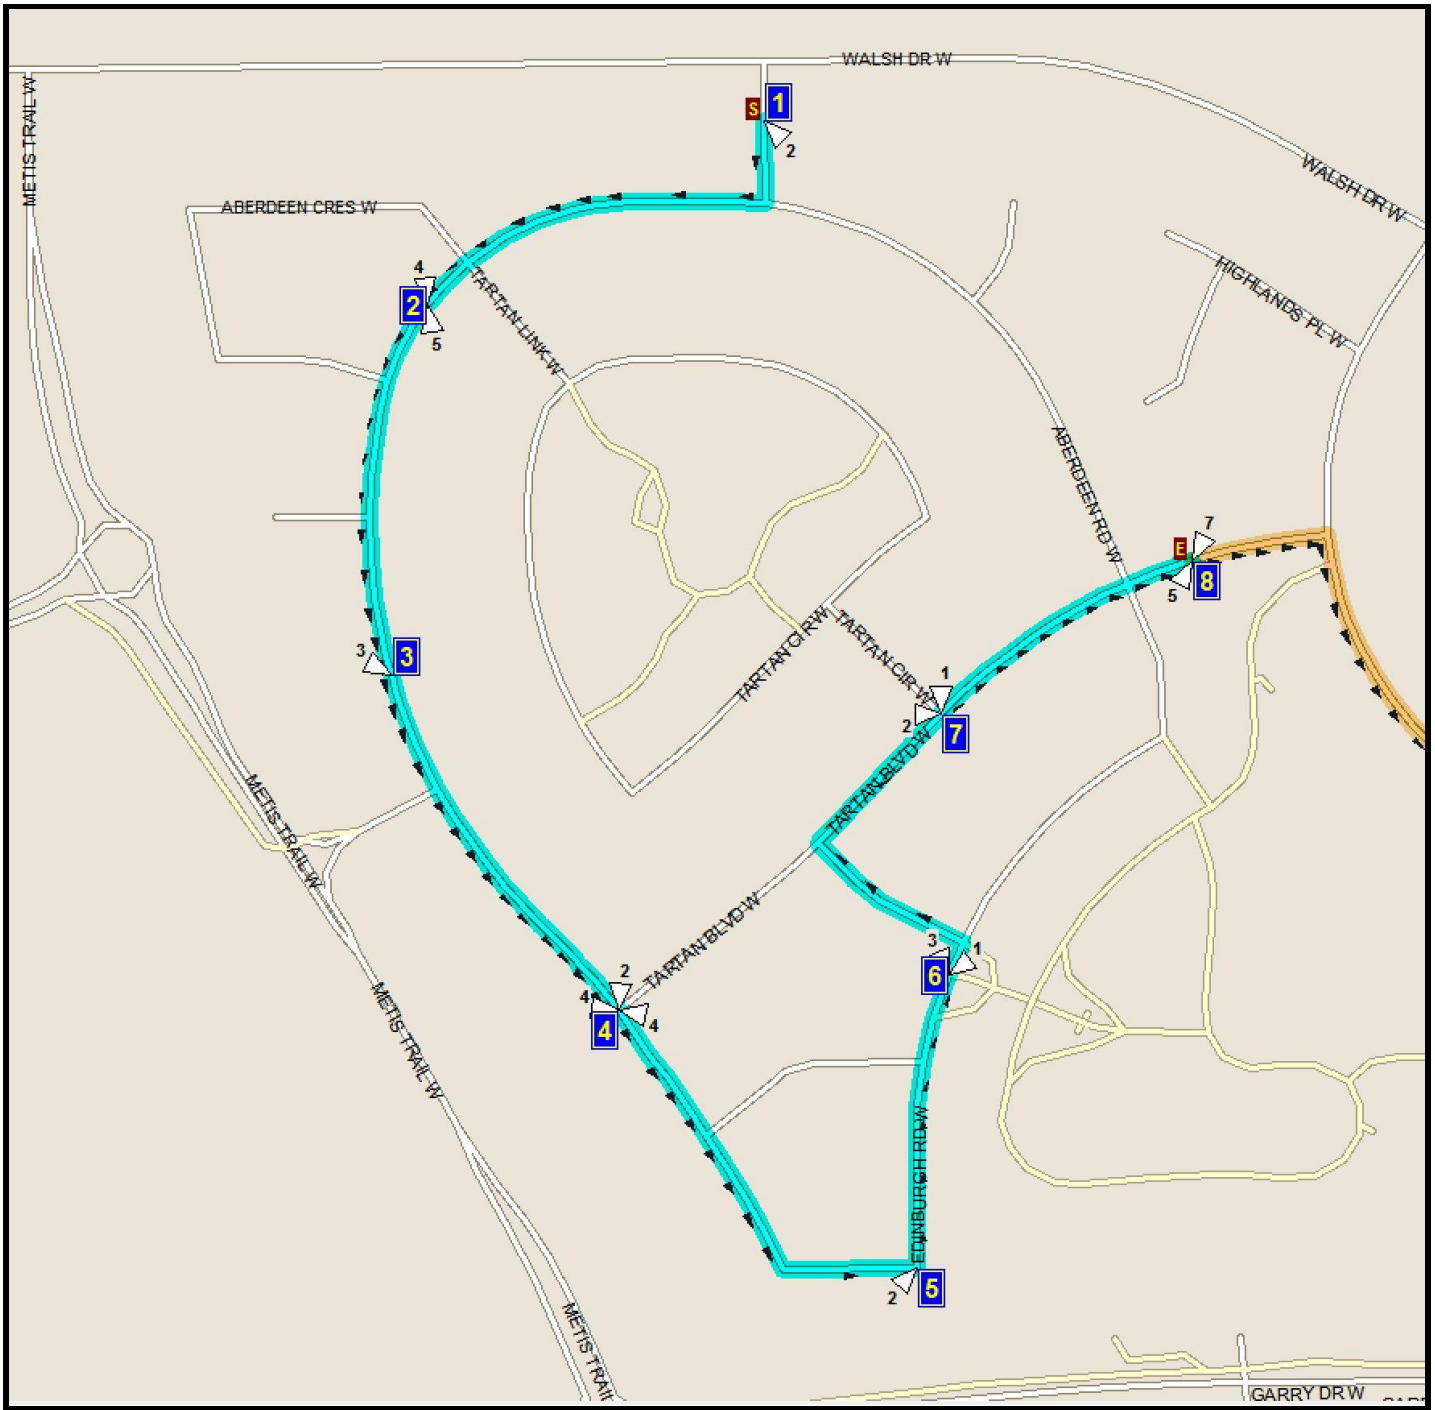

# G.S. LAKIE W-3

REVISED: December 14, 2020 EFFECTIVE: January 11, 2021

**PM ROUTE SAME DIRECTION AS AM**

Route:GSL W3 A G.S. LAKIE W-3      Start Time:7:30 am  
End Time:7:42 am

Route Days:MTWHF

- (1)    7:30 am      **ABERDEEN GATE W**  
                          **#13400**
- (2)    7:31 am      **ABERDEEN RD W**  
                          **#13401**
- (3)    7:32 am      **ABERDEEN RD W**  
                          **#13402**
- (4)    7:33 am      **ABERDEEN RD W @ EDINBURGH RD W**  
                          **#13403**
- (5)    7:34 am      **EDINBURGH RD W**
- (6)    7:35 am      **EDINBURGH RD W @ PATHWAY**  
                          By park entrance
- (7)    7:36 am      **TARTAN BLVD W @ TARTAN CIR W**
- (8)    7:37 am      **TARTAN BLVD W**  
                          **#13404**
- (9)    7:42 am      **GS LAKIE MS**

Route:GSL W3 P G.S. LAKIE W-3

Start Time:3:03 pm

End Time:3:22 pm

Route Days:MTH

- 3:03 pm GS LAKIE MS
- (1) 3:10 pm GS LAKIE MS
- (2) 3:14 pm ABERDEEN GATE W  
#13400
- (3) 3:14 pm ABERDEEN RD W  
#13401
- (4) 3:16 pm ABERDEEN RD W  
#13402
- (5) 3:17 pm ABERDEEN RD W @ EDINBURGH RD W  
#13403
- (6) 3:18 pm EDINBURGH RD W
- (7) 3:19 pm EDINBURGH RD W @ PATHWAY  
By park entrance
- (8) 3:20 pm TARTAN BLVD W @ TARTAN CIR W
- (9) 3:21 pm TARTAN BLVD W  
#13404

Route:GSL W3 F G.S. LAKIE W-3

Start Time:12:13 pm

End Time:12:32 pm

Route Days:F

- 12:13 pm GS LAKIE MS
- (1) 12:20 pm GS LAKIE MS
- (2) 12:24 pm ABERDEEN GATE W  
#13400
- (3) 12:24 pm ABERDEEN RD W  
#13401
- (4) 12:26 pm ABERDEEN RD W  
#13402
- (5) 12:27 pm ABERDEEN RD W @ EDINBURGH RD W  
#13403
- (6) 12:28 pm EDINBURGH RD W
- (7) 12:29 pm EDINBURGH RD W @ PATHWAY  
By park entrance
- (8) 12:30 pm TARTAN BLVD W @ TARTAN CIR W
- (9) 12:31 pm TARTAN BLVD W  
#13404