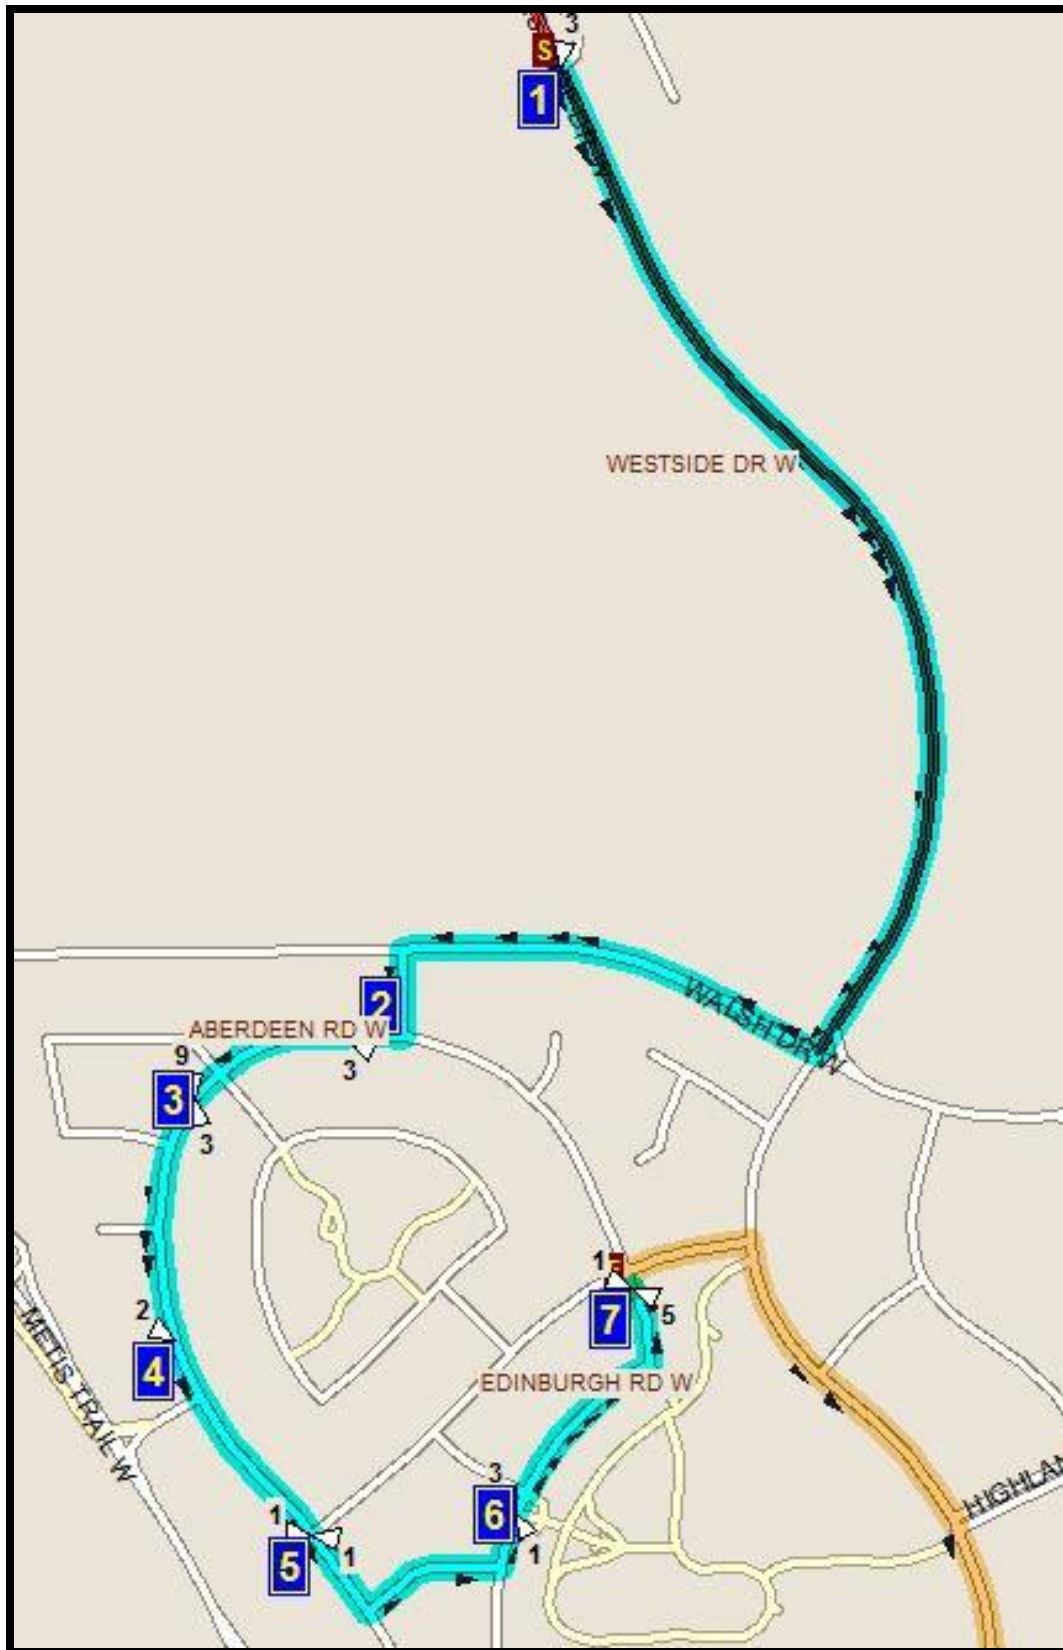

# MM HORSE W-1

REVISED: December 15, 2020 EFFECTIVE: January 11, 2021

**PM ROUTE DONE IN REVERSE DIRECTION**

**MIKE MOUNTAIN HORSE – 155 JERRY POTTS BLVD. W. – 403-381-2211**

Please arrive 5 minutes before scheduled pick up and drop off times. Times shown may vary due to weather & traffic conditions.  
Bus routes and maps are subject to change.

Route:MMH W1 A MMHORSE W-1      Start Time:8:08 am  
Bus:                                      End Time:8:20 am

Route Days:MTWHF

- (1)    8:08 am      WESTSIDE DR W@UNNAMED  
                      Main Entrance- Westside Trailer Court
- (2)    8:10 am      ABERDEEN RD W
- (3)    8:11 am      ABERDEEN RD W  
                      #13401
- (4)    8:13 am      ABERDEEN RD W  
                      at the green power box
- (5)    8:14 am      ABERDEEN RD W @ EDINBURGH RD W  
                      #13403
- (6)    8:14 am      EDINBURGH RD W @ PATHWAY  
                      By park entrance
- (7)    8:16 am      EDINBURGH RD W
- (8)    8:20 am      MIKE MOUNTAIN

Route:MMH W1 P MMHORSE W-1      Start Time:3:13 pm  
Bus:    End Time:3:51 pm

Route Days:MTWH

- 3:13 pm            TRANSIT GARAGE
- 3:25 pm            MIKE MOUNTAIN
- (1) 3:32 pm            MIKE MOUNTAIN
- (2) 3:35 pm            ABERDEEN RD W
- (3) 3:36 pm            ABERDEEN RD W  
   #13401
- (4) 3:38 pm            ABERDEEN RD W  
   at the green power box
- (6) 3:39 pm            EDINBURGH RD W @ PATHWAY  
   By park entrance
- (7) 3:40 pm            EDINBURGH RD W
- (8) 3:42 pm            WESTSIDE DR W @ UNNAMED  
   Main Entrance- Westside Trailer Court
- 3:51 pm            TRANSIT GARAGE