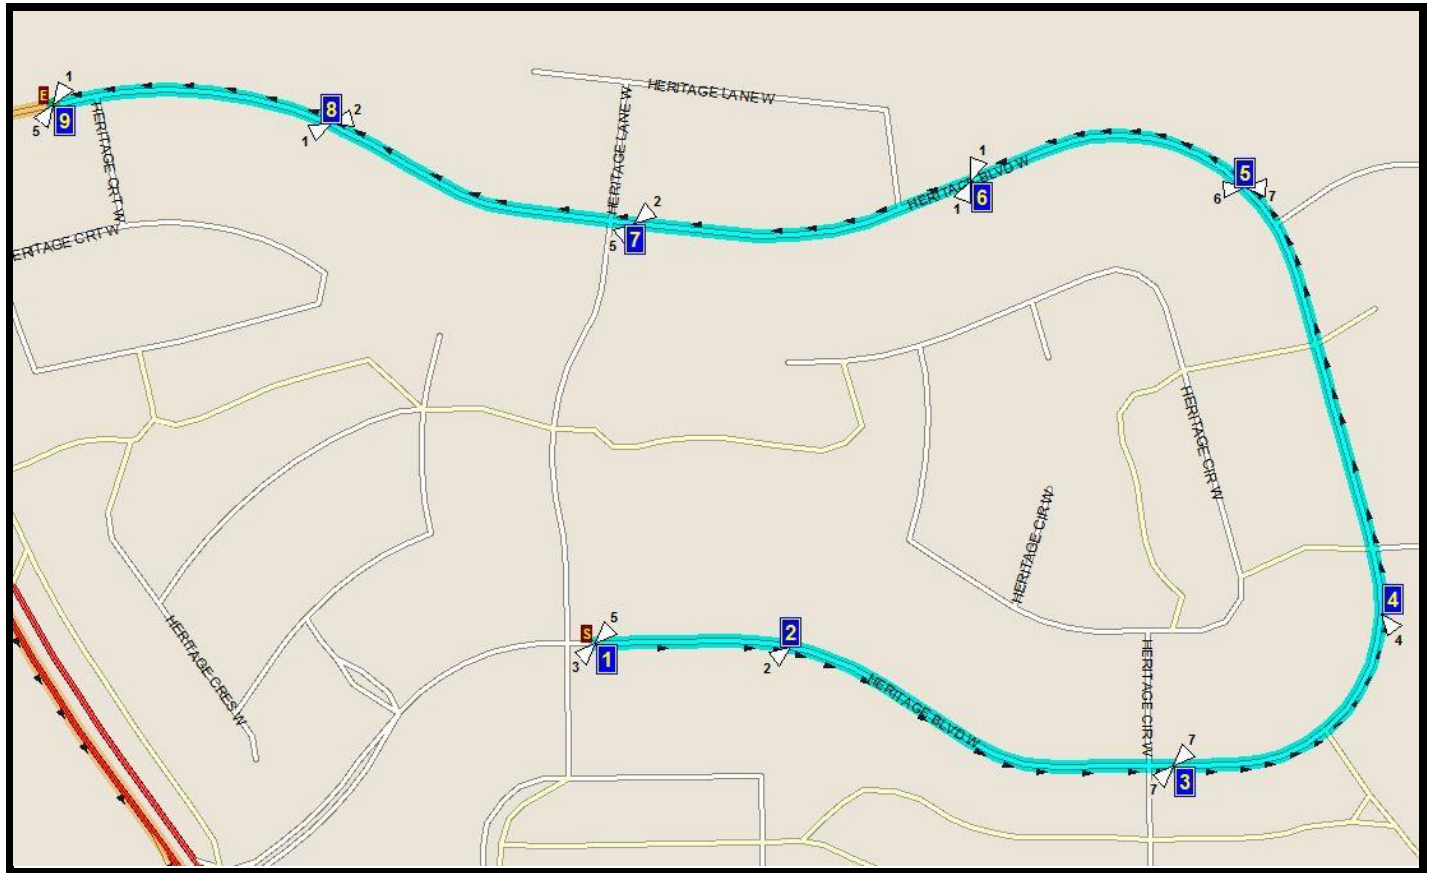

NICHOLAS SHERAN W-1

REVISED: December 15, 2020 EFFECTIVE: January 11, 2021

PM ROUTE SAME DIRECTION AS AM

NICHOLAS SHERAN – 380 LAVAL BLVD. W. – 403-381-1244

Please arrive 5 minutes before scheduled pick up and drop off times. Times shown may vary due to weather & traffic conditions.
Bus routes and maps are subject to change.

Route: NS W1 A NICHOLAS SHERAN W Start Time: 8:09 am
Bus: End Time: 8:25 am

Route Days: MTWHF

- (1) 8:09 am HERITAGE BLVD W
past Crosswalk
- (2) 8:10 am HERITAGE BLVD W
#13013
- (3) 8:11 am HERITAGE BLVD W
After Heritage Place W
- (4) 8:13 am HERITAGE BLVD W
#13015
- (5) 8:14 am HERITAGE BLVD W
#13016
- (6) 8:16 am HERITAGE BLVD W
#13017
- (7) 8:16 am HERITAGE BLVD W
#13018
- (8) 8:18 am HERITAGE BLVD W
#13019
- (9) 8:19 am HERITAGE BLVD W
School Bus stop sign
- (10) 8:25 am LAVAL BLVD W

Route: NS W1 P NICHOLAS SHERAN V Start Time: 3:37 pm
Bus: End Time: 3:53 pm

Route Days: MTWH

- (1) 3:37 pm LAVAL BLVD W
- (2) 3:41 pm HERITAGE BLVD W
past Crosswalk
- (3) 3:42 pm HERITAGE BLVD W
#13013
- (4) 3:43 pm HERITAGE BLVD W
After Heritage Place W
- (5) 3:45 pm HERITAGE BLVD W
#13015
- (6) 3:46 pm HERITAGE BLVD W
#13016
- (7) 3:48 pm HERITAGE BLVD W
#13017
- (8) 3:49 pm HERITAGE BLVD W
#13018
- (9) 3:50 pm 13019
- (10) 3:51 pm HERITAGE BLVD W
#13019
- (11) 3:51 pm HERITAGE BLVD W
School Bus stop sign
- (12) 3:52 pm HERITAGE BLVD W
School Bus Stop (yellow sign)

Route: NS W1 F NICHOLAS SHERAN W Start Time: 11:47 am
Bus: End Time: 12:03 pm

Route Days: F

- (1) 11:47 am LAVAL BLVD W
- (2) 11:51 am HERITAGE BLVD W
past Crosswalk
- (3) 11:52 am HERITAGE BLVD W
#13013
- (4) 11:53 am HERITAGE BLVD W
After Heritage Place W
- (5) 11:55 am HERITAGE BLVD W
#13015
- (6) 11:56 am HERITAGE BLVD W
#13016
- (7) 11:58 am HERITAGE BLVD W
#13017
- (8) 11:59 am HERITAGE BLVD W
#13018
- (9) 12:00 pm 13019
- (11) 12:01 pm HERITAGE BLVD W
#13019
- (12) 12:01 pm HERITAGE BLVD W
School Bus stop sign
- (13) 12:02 pm HERITAGE BLVD W
School Bus Stop (yellow sign)