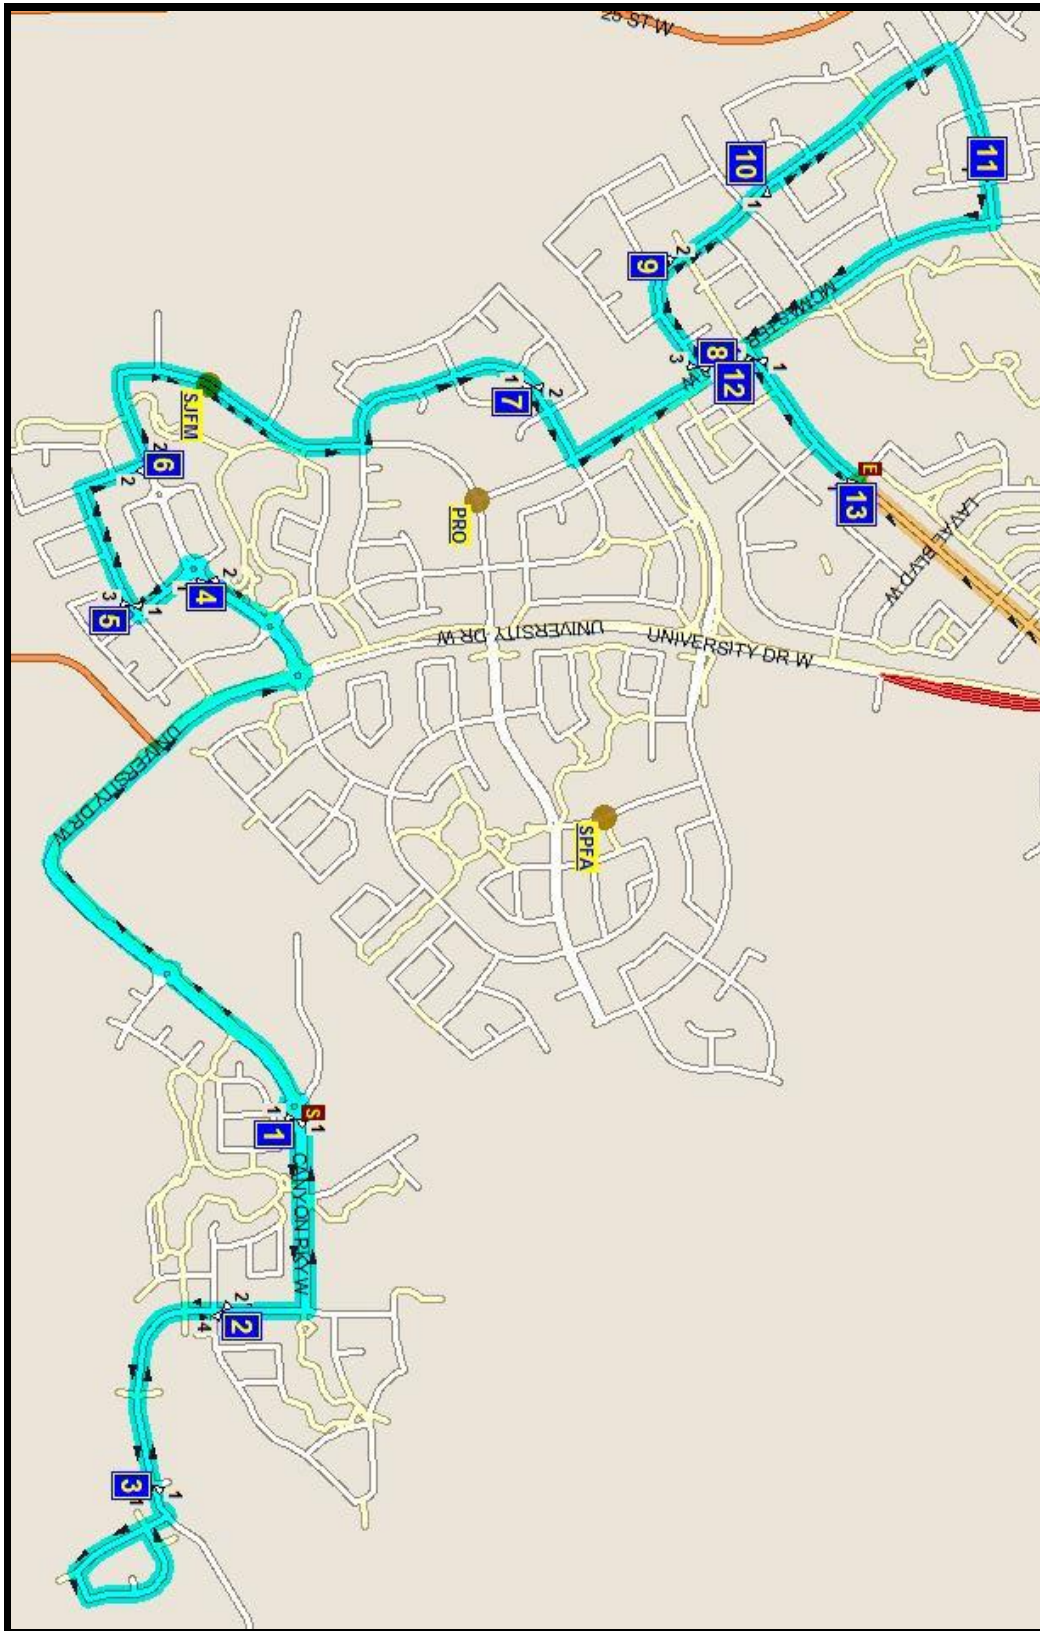

VAN TIGHEM W-3

REVISED: December 16, 2020 EFFECTIVE: January 11, 2021

PM ROUTE DONE IN REVERSE DIRECTION

FATHER LEONARD VAN TIGHEM – 25 STONEY CRES. W. – 403-381-0953

Please arrive 5 minutes before scheduled pick up and drop off times. Times shown may vary due to weather & traffic conditions.
Bus routes and maps are subject to change.

Route:VT W3 A F.L. VAN TICHEM W-3 Start Time:8:04 am
Bus. End Time:8:37 am

Route Days:MTWHF

- 8:04 am CANYON PKY W
- (1) 8:05 am CANYON PKY W
AFTER THE CROSSWALK
- (2) 8:07 am CANYON BLVD W
- (3) 8:08 am CANYON BLVD W @ CANYON TERR W
- (4) 8:17 am SUNRIDGE BLVD W
#13505
- (5) 8:18 am MT SUNDANCE RD W
- (6) 8:19 am MT SUNDIAL CRT W
- (7) 8:22 am MT BLAKISTON RD W
#13081
- (8) 8:24 am COLUMBIA BLVD W
#13070
- (9) 8:25 am COLUMBIA BLVD W
#13069
- (10) 8:26 am COLUMBIA BLVD W
#13068
- (11) 8:28 am TEMPLE BLVD W @ ETON RD W
- (12) 8:29 am MCGILL BLVD W
#13083
- (13) 8:30 am MCGILL BLVD W @ PATHWAY
#13085
- (14) 8:37 am VAN TICHEM BUS LN@PATHWAY

Route:VT W3 F F.L. VAN TIGHEM W-3 Start Time:1:22 pm
Bus End Time:1:49 pm

Route Days:F

- (1) 1:22 pm VAN TIGHEM BUS LN@PATHWAY
- (2) 1:27 pm MCGILL BLVD W @ QUEENS RD W
#13085
- (3) 1:28 pm MCGILL BLVD W
#13083
- (4) 1:30 pm TEMPLE BLVD W @ TEMPLE CRES W
- (5) 1:32 pm COLUMBIA BLVD W
#13068
- (6) 1:32 pm COLUMBIA BLVD W
#13069
- (7) 1:33 pm COLUMBIA BLVD W
#13070
- (8) 1:35 pm MT BLAKISTON RD W
#13081
- (9) 1:38 pm MT SUNDIAL CRT W
- (10) 1:40 pm MT SUNDANCE RD W
- (11) 1:41 pm SUNRIDGE BLVD W
- (12) 1:44 pm CANYON PKY W
AFTER THE CROSSWALK
- (13) 1:46 pm CANYON BLVD W
- (14) 1:48 pm CANYON BLVD W @ CANYON TERR W