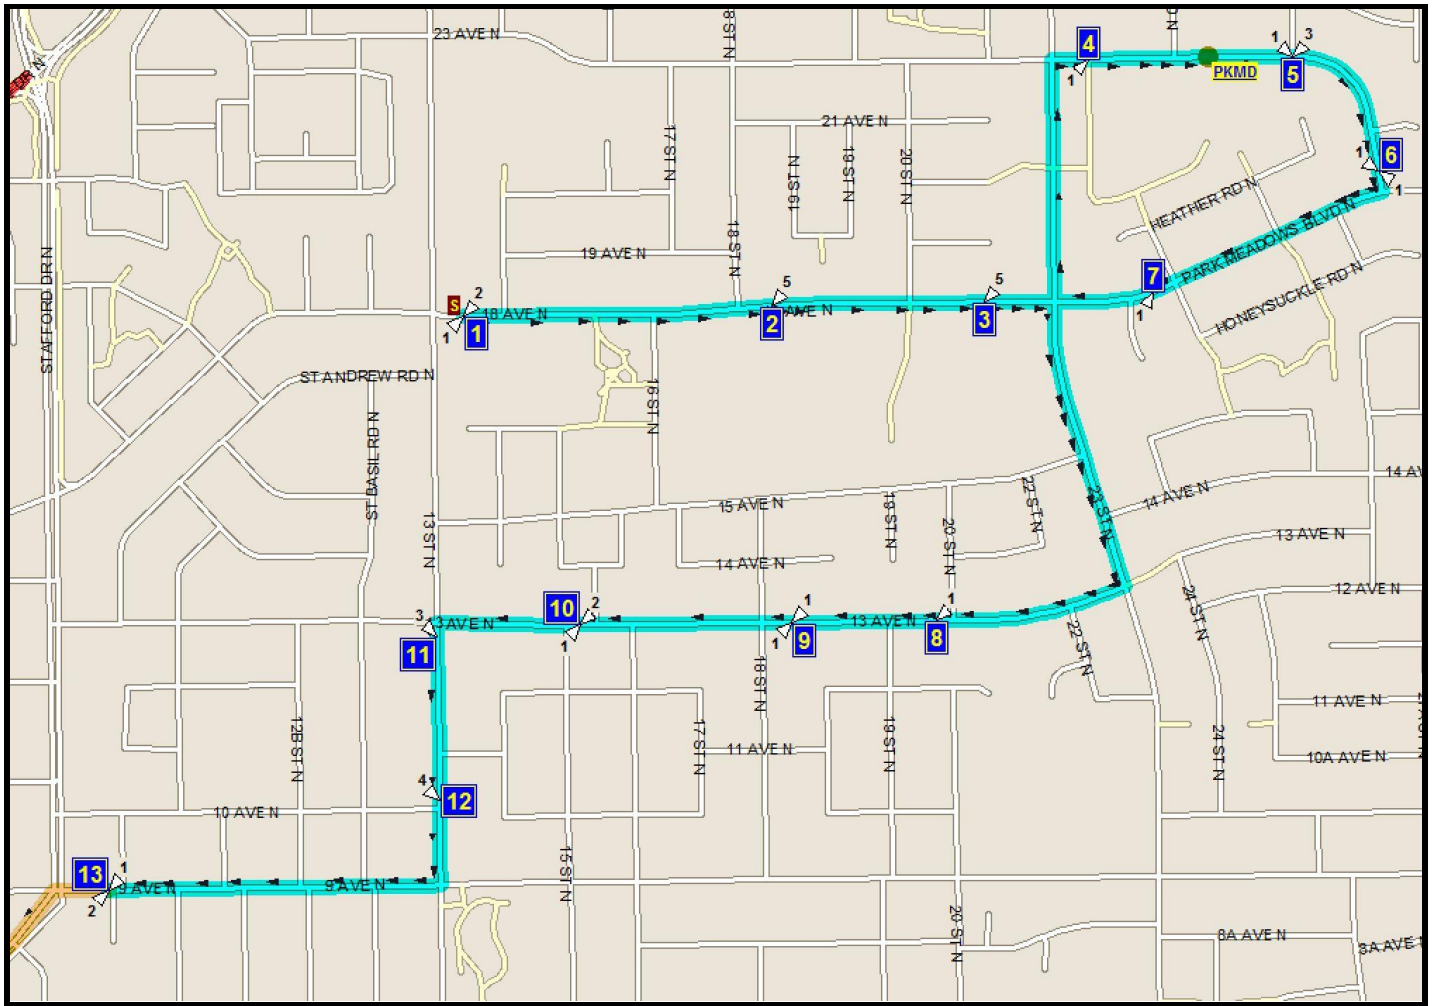

CCHE/ST. FRAN/ST. MARY N-1

REVISED: August 14, 2020 EFFECTIVE: January 11, 2021

PM ROUTE SAME DIRECTION AS AM

CATHOLIC CENTRAL HIGH EAST - 405 18 ST. S. - 403-327-4596

ST. FRANCIS - 333 18 ST. S. - 403-327-3402

ECOLE ST. MARY - 422 20 ST. S. - 403-327-3098

Please arrive 5 minutes before scheduled pick up and drop off times. Times shown may vary due to weather & traffic conditions.
Bus routes and maps are subject to change.

Route:CFM N1 A CCHE/Fran/MARY N Start Time:7:19 am
Bus:S 75 End Time:7:40 am

Route Days:MTWHF

- (1) 7:19 am 18 AVE N
#11079 & #11080
- (2) 7:21 am 18 AVE N
#11064
- (3) 7:22 am 18 AVE N
#11066
- (4) 7:24 am MEADOWLARK BLVD N @ PATHWAY
#11209
- (5) 7:25 am MEADOWLARK BLVD N @ ROBIN RD N
#11212
- (6) 7:26 am MEADOWLARK BLVD N
#11252
- (7) 7:27 am PARK MEADOWS BLVD N
Corner West of Heather Rd.
- (8) 7:29 am 13 AVE N
#11071
- (9) 7:30 am 13 AVE N
#11223
- (10) 7:31 am 13 AVE N
#11202
- (11) 7:32 am 13 ST N
#11133
- (12) 7:33 am 13 ST N
#11134
- (13) 7:34 am 9 AVE N
#11098
- (14) 7:40 am Catholic Core PU/DO

Route:CFM N1 P CCHE/Fran/MARY N Start Time:3:02 pm
Bus:S 75 End Time:3:23 pm

Route Days:MTWH

- (1) 3:02 pm Catholic Core PU/DO
- (2) 3:07 pm 18 AVE N
#11079 & #11080
- (3) 3:09 pm 18 AVE N
#11064
- (4) 3:10 pm 18 AVE N
#11066
- (5) 3:11 pm MEADOWLARK BLVD N @ PATHWAY
#11209
- (6) 3:13 pm MEADOWLARK BLVD N @ ROBIN RD N
#11212
- (7) 3:14 pm MEADOWLARK BLVD N
#11252
- (8) 3:15 pm PARK MEADOWS BLVD N
Corner West of Heather Rd.
- (9) 3:17 pm 13 AVE N
#11071
- (10) 3:18 pm 13 AVE N
#11223
- (11) 3:19 pm 13 AVE N
#11202
- (12) 3:20 pm 13 ST N
#11133
- (13) 3:21 pm 13 ST N
#11134
- (14) 3:22 pm 9 AVE N
#11098