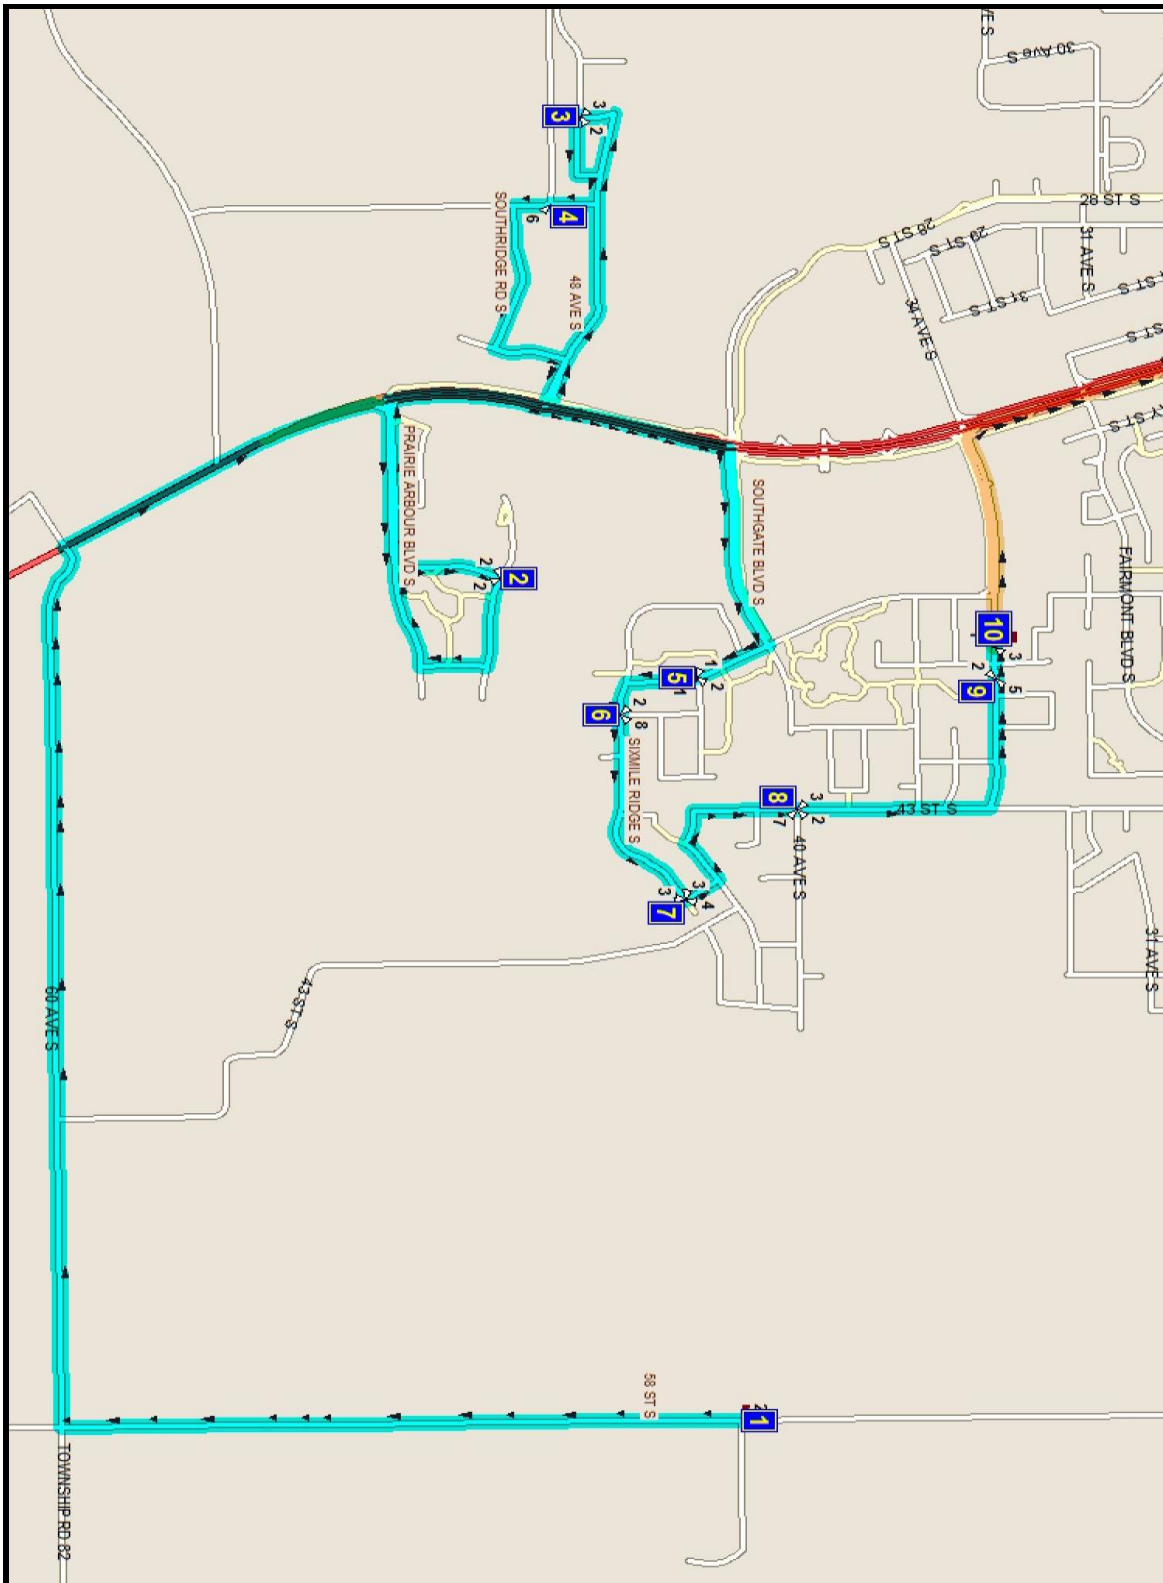

CCHE/ST. FRAN/ST. MARY S-1

REVISED: September 5, 2020 EFFECTIVE: January 11, 2021

PM ROUTE SAME DIRECTION AS AM

CATHOLIC CENTRAL HIGH EAST - 405 18 ST. S. - 403-327-4596

ST. FRANCIS - 333 18 ST. S. - 403-327-3402

ECOLE ST. MARY - 422 20 ST. S. - 403-327-3098

Please arrive 5 minutes before scheduled pick up and drop off times. Times shown may vary due to weather & traffic conditions. Bus routes and maps are subject to change.

Route:CFM S1 A CCHE/FRAN/MARY S Start Time:7:14 am
Bus:S 81 End Time:7:40 am

Route Days:MTWHF

- (1) 7:14 am ARBOURWOOD TERR S@PATHWAY
@ Park Entrance
- (2) 7:18 am 48 AVE S
@ #2815
- (3) 7:19 am SANDSTONE WAY S @ SANDSTONE RD S
- (4) 7:21 am SANDSTONE ROAD
- (5) 7:25 am SIXMILE RD S @ SIXMILE COMMON S
- (6) 7:26 am SIXMILE RIDGE S @ SIXMILE LANE S
- (7) 7:28 am SIXMILE RIDGE S @ PATHWAY
BY PATHWAY\
- (8) 7:30 am SIXMILE CRES S @ 40 AVE S
WB 40th Ave. Before 43rd St.
- (9) 7:32 am SOUTHGATE BLVD S
- (10) 7:33 am SOUTHGATE BLVD S
#12328
- (11) 7:40 am Catholic Core PU/DO

Route:CFM S1 P CCHE/Fran/MARY S Start Time:3:02 pm
Bus:S 81 End Time:3:35 pm

Route Days:MTWH

- (1) 3:02 pm Catholic Core PU/DO
- (2) 3:07 pm SOUTHGATE BLVD S
#12328
- (3) 3:08 pm SOUTHGATE BLVD S
- (4) 3:10 pm 43 ST S @ SIXMILE CRES S
WB 40th Ave. Before 43rd St.
- (5) 3:12 pm SIXMILE RIDGE S @ PATHWAY
BY PATHWAY\
- (6) 3:14 pm SIXMILE RIDGE S @ SIXMILE LANE S
- (7) 3:16 pm SIXMILE RD S @ SIXMILE COMMON S
- (8) 3:19 pm 48 AVE S
@ #2815
- (9) 3:20 pm SANDSTONE WAY S @ SANDSTONE RD S
- (10) 3:22 pm SANDSTONE ROAD
- (11) 3:26 pm ARBOURWOOD TERR S @ PATHWAY
@ Park Entrance
- (12) 3:35 pm 4406 58 St. S
Mon-Thurs PM Only