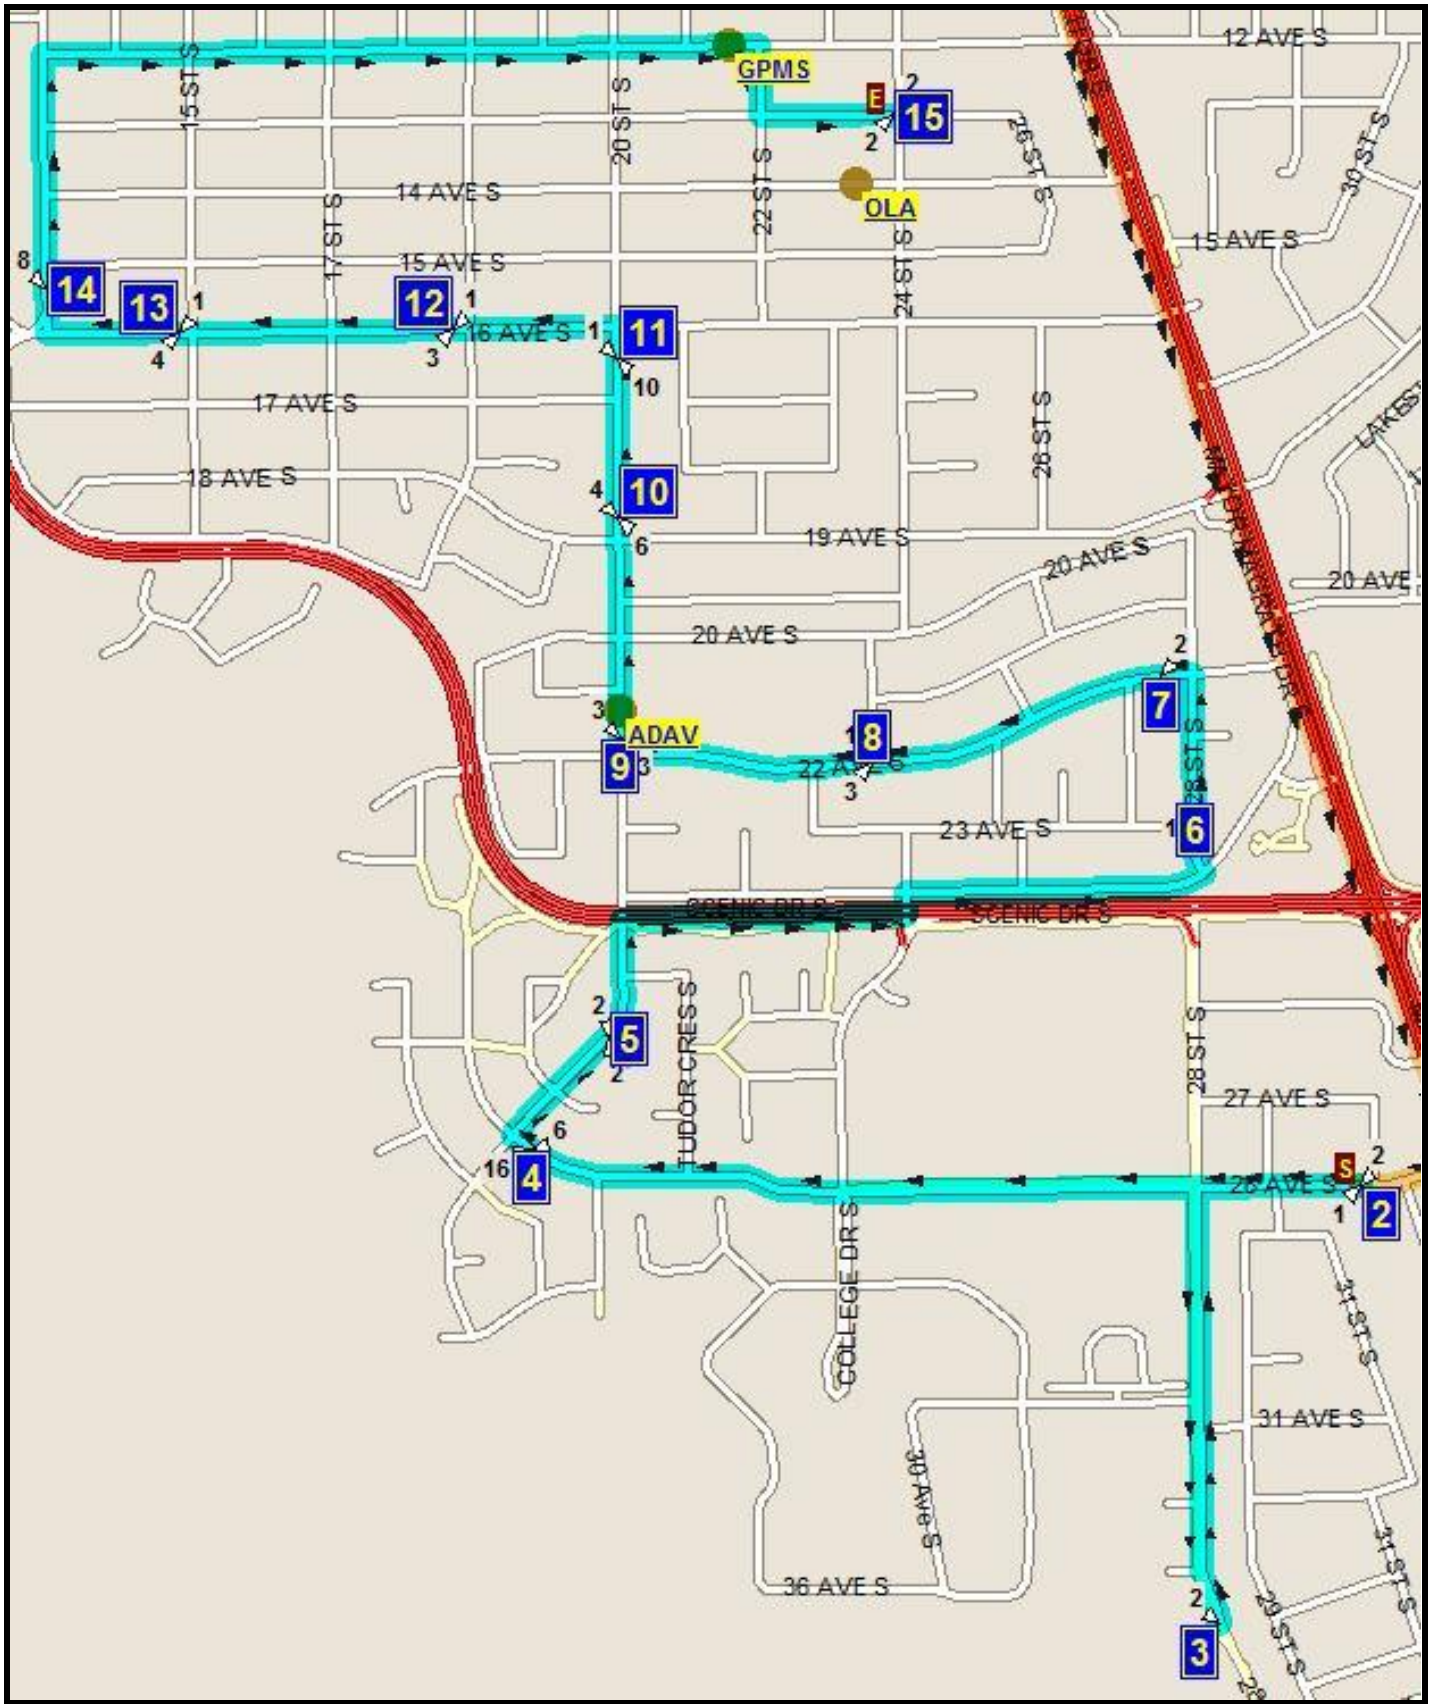

**ST. FRANCIS - 333 18 ST. S. - 403-327-3402**

**ECOLE ST. MARY - 422 20 ST. S. - 403-327-3098**

Please arrive 5 minutes before scheduled pick up and drop off times. Times shown may vary due to weather & traffic conditions.  
Bus routes and maps are subject to change.

Route:CFM S3 A CCHE/FRAN/MARY S Start Time:7:16 am  
Bus:S 98 End Time:7:40 am

Route Days:MTWHF

- (1) 7:16 am 28 AVE S  
#12129
- (2) 7:18 am 28 ST S (END)  
End of Cul-De-Sac, kids walk thru walk path
- (3) 7:21 am TUDOR BLVD S  
#12133
- (5) 7:23 am TUDOR CRES S  
#12134
- (6) 7:25 am 28 ST S
- (7) 7:25 am 22 AVE S
- (8) 7:26 am 22 AVE S @ 24 ST S
- (9) 7:28 am 20 ST S  
#12136
- (10) 7:29 am 20 ST S  
#12141
- (11) 7:30 am 20 ST S  
#12142
- (12) 7:32 am 16 AVE S  
#12150
- (13) 7:33 am 16 AVE S  
#12151
- (14) 7:34 am 13 ST S  
#12152
- (15) 7:40 am Catholic Core PU/DO

Route:CFM S3 P CCHE/Fran/MARY S Start Time:3:02 pm  
Bus:S 98 End Time:3:25 pm

Route Days:MTWH

- (1) 3:02 pm Catholic Core PU/DO
- (2) 3:06 pm 28 AVE S  
#12129
- (3) 3:08 pm 28 ST S (END)  
End of Cul-De-Sac, kids walk thru walk path
- (4) 3:11 pm TUDOR CRES S  
#12134
- (5) 3:15 pm 22 AVE S
- (6) 3:16 pm 22 AVE S @ 24 ST S
- (7) 3:17 pm 20 ST S  
#12136
- (8) 3:19 pm 20 ST S  
#12141
- (9) 3:20 pm 20 ST S  
#12142
- (11) 3:22 pm 16 AVE S  
#12150
- (12) 3:23 pm 16 AVE S  
#12151
- (13) 3:24 pm 13 ST S  
#12152
- 3:25 pm 13 ST S @ 15 AVE S

Route:CFM S3 F CCHE/Fran/MARY S Start Time:12:37 pm  
 Bus:S 98 End Time:1:00 pm

Route Days:F

(1)	12:37 pm	Catholic Core PU/DO
(2)	12:41 pm	28 AVE S #12129
(3)	12:43 pm	28 ST S (END) End of Cul-De-Sac, kids walk thru walk path
(4)	12:46 pm	TUDOR CRES S #12134
(5)	12:50 pm	22 AVE S
(6)	12:51 pm	22 AVE S @ 24 ST S
(7)	12:52 pm	20 ST S #12136
(8)	12:54 pm	20 ST S #12141
(9)	12:55 pm	20 ST S #12142
(10)	12:56 pm	20 ST S @ 16 AVE S
(11)	12:57 pm	16 AVE S #12150
(12)	12:58 pm	16 AVE S #12151
(13)	12:59 pm	13 ST S #12152
	1:00 pm	13 ST S @ 15 AVE S