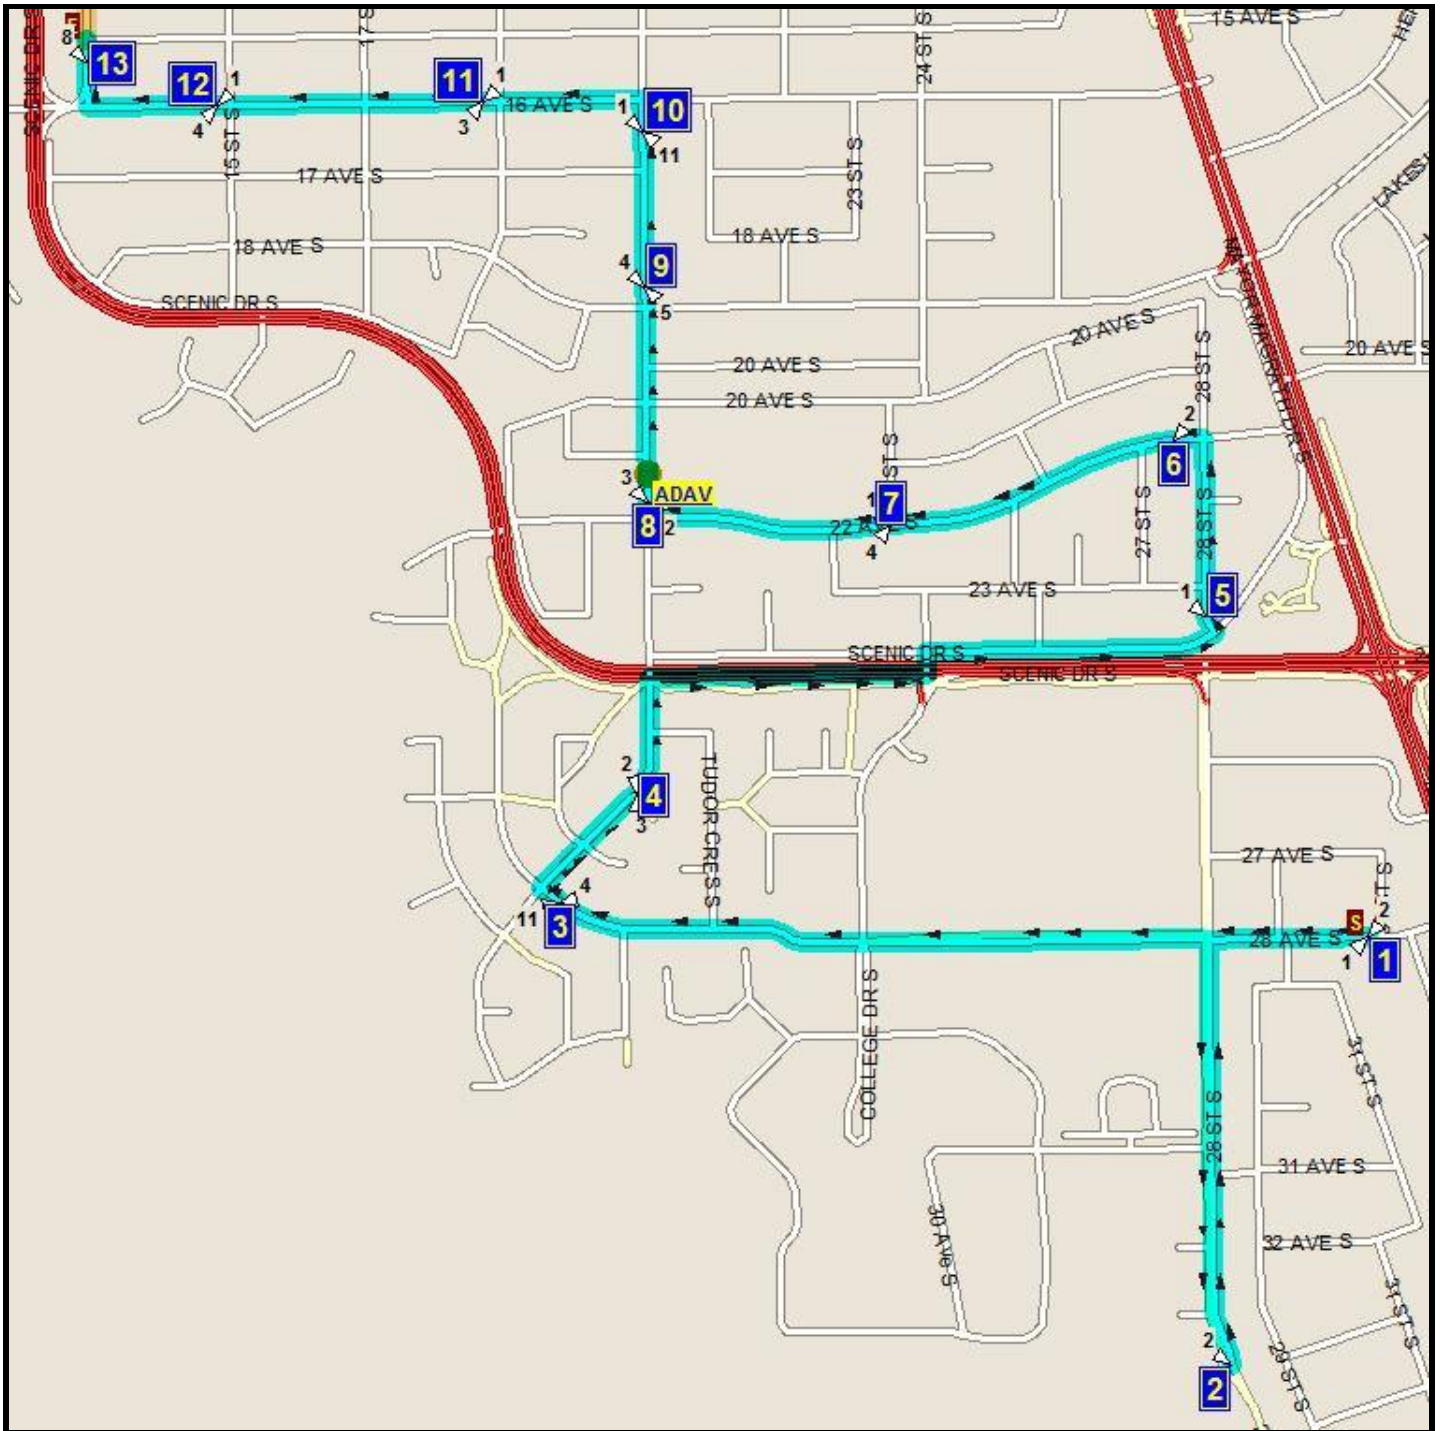

CCHE/ST. FRAN/ST. MARY S-3

REVISED: November 17, 2020 EFFECTIVE: January 11, 2021

PM ROUTE SAME DIRECTION AS AM (SEE PM MAP FOR ADDITIONAL STOP)

CATHOLIC CENTRAL HIGH EAST - 405 18 ST. S. - 403-327-4596

ST. FRANCIS - 333 18 ST. S. - 403-327-3402

ECOLE ST. MARY - 422 20 ST. S. - 403-327-3098

Please arrive 5 minutes before scheduled pick up and drop off times. Times shown may vary due to weather & traffic conditions.
Bus routes and maps are subject to change.