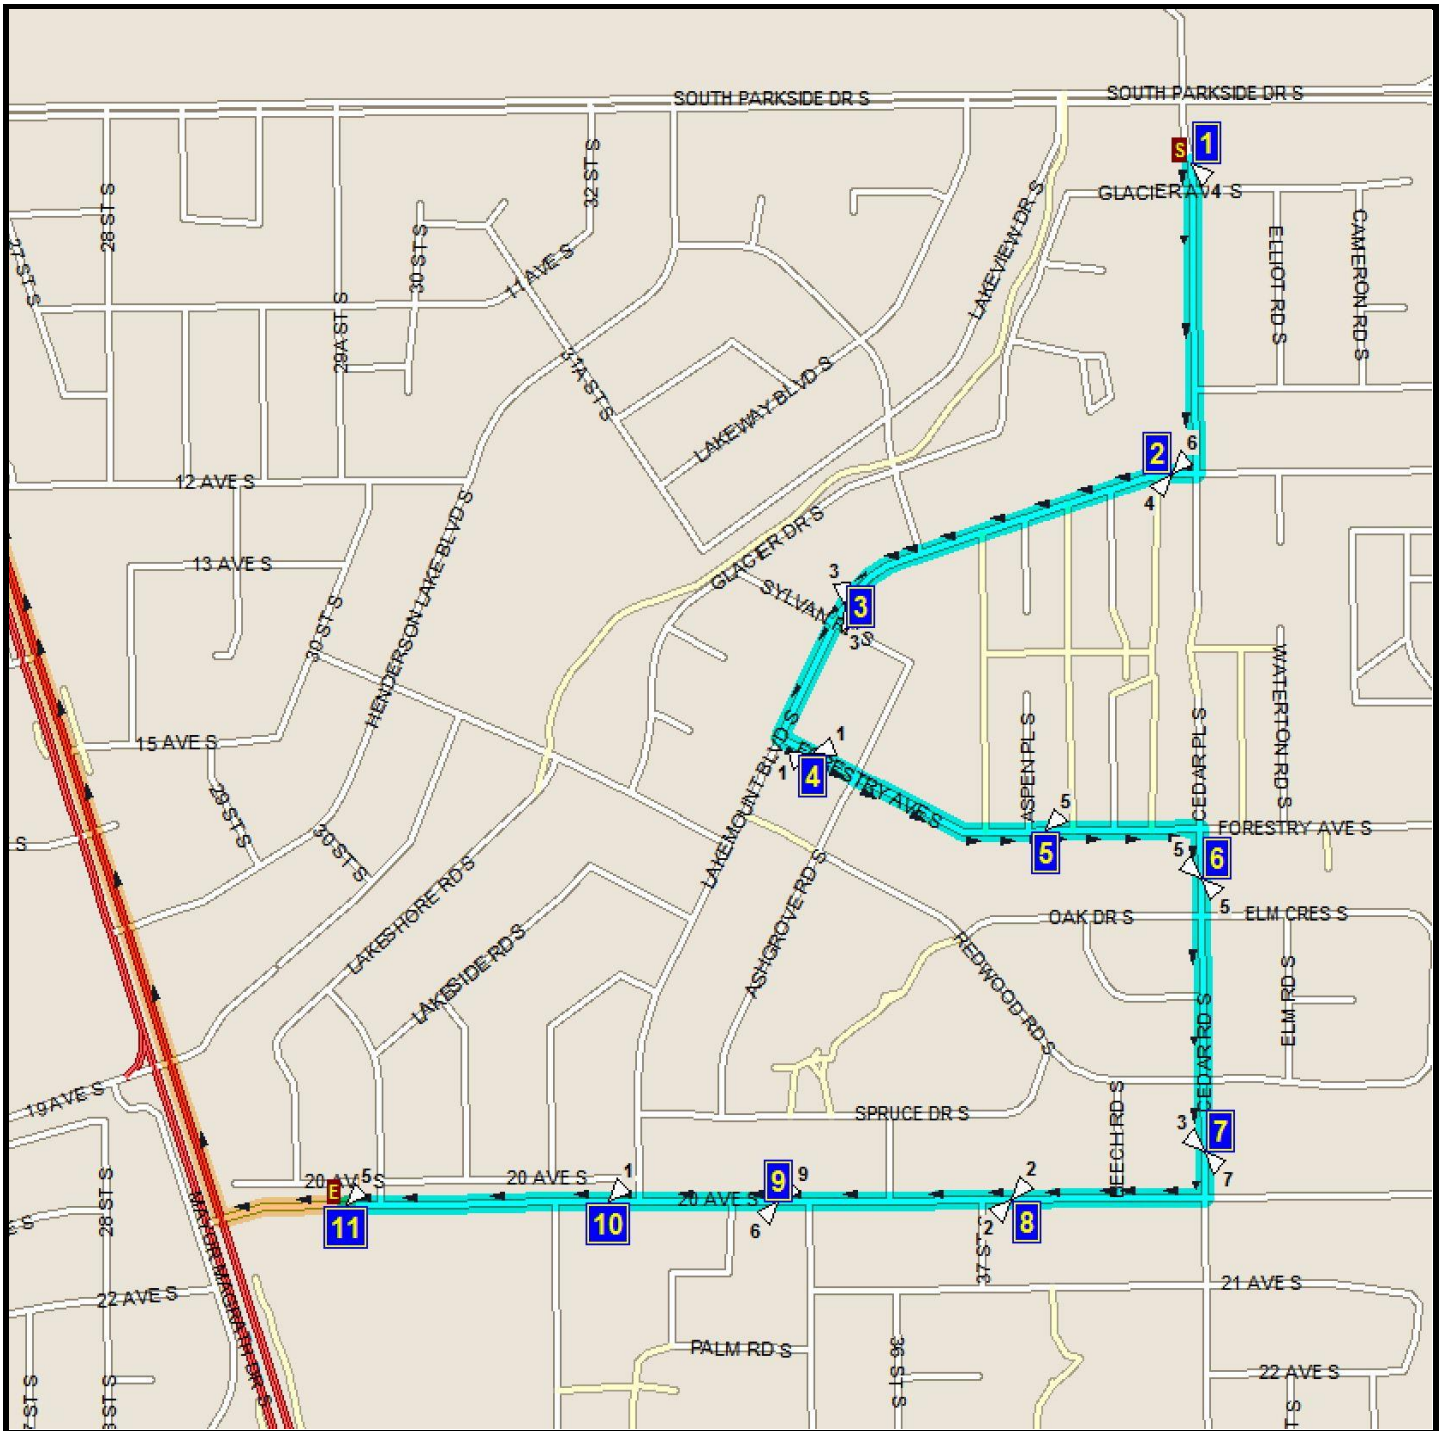

CCHE/ST. FRAN/ST. MARY S-5

REVISED: August 22, 2020 EFFECTIVE: January 11, 2021

PM ROUTE SAME DIRECTION AS AM

CATHOLIC CENTRAL HIGH EAST - 405 18 ST. S. - 403-327-4596

ST. FRANCIS - 333 18 ST. S. - 403-327-3402

ECOLE ST. MARY - 422 20 ST. S. - 403-327-3098

Please arrive 5 minutes before scheduled pick up and drop off times. Times shown may vary due to weather & traffic conditions.
Bus routes and maps are subject to change.