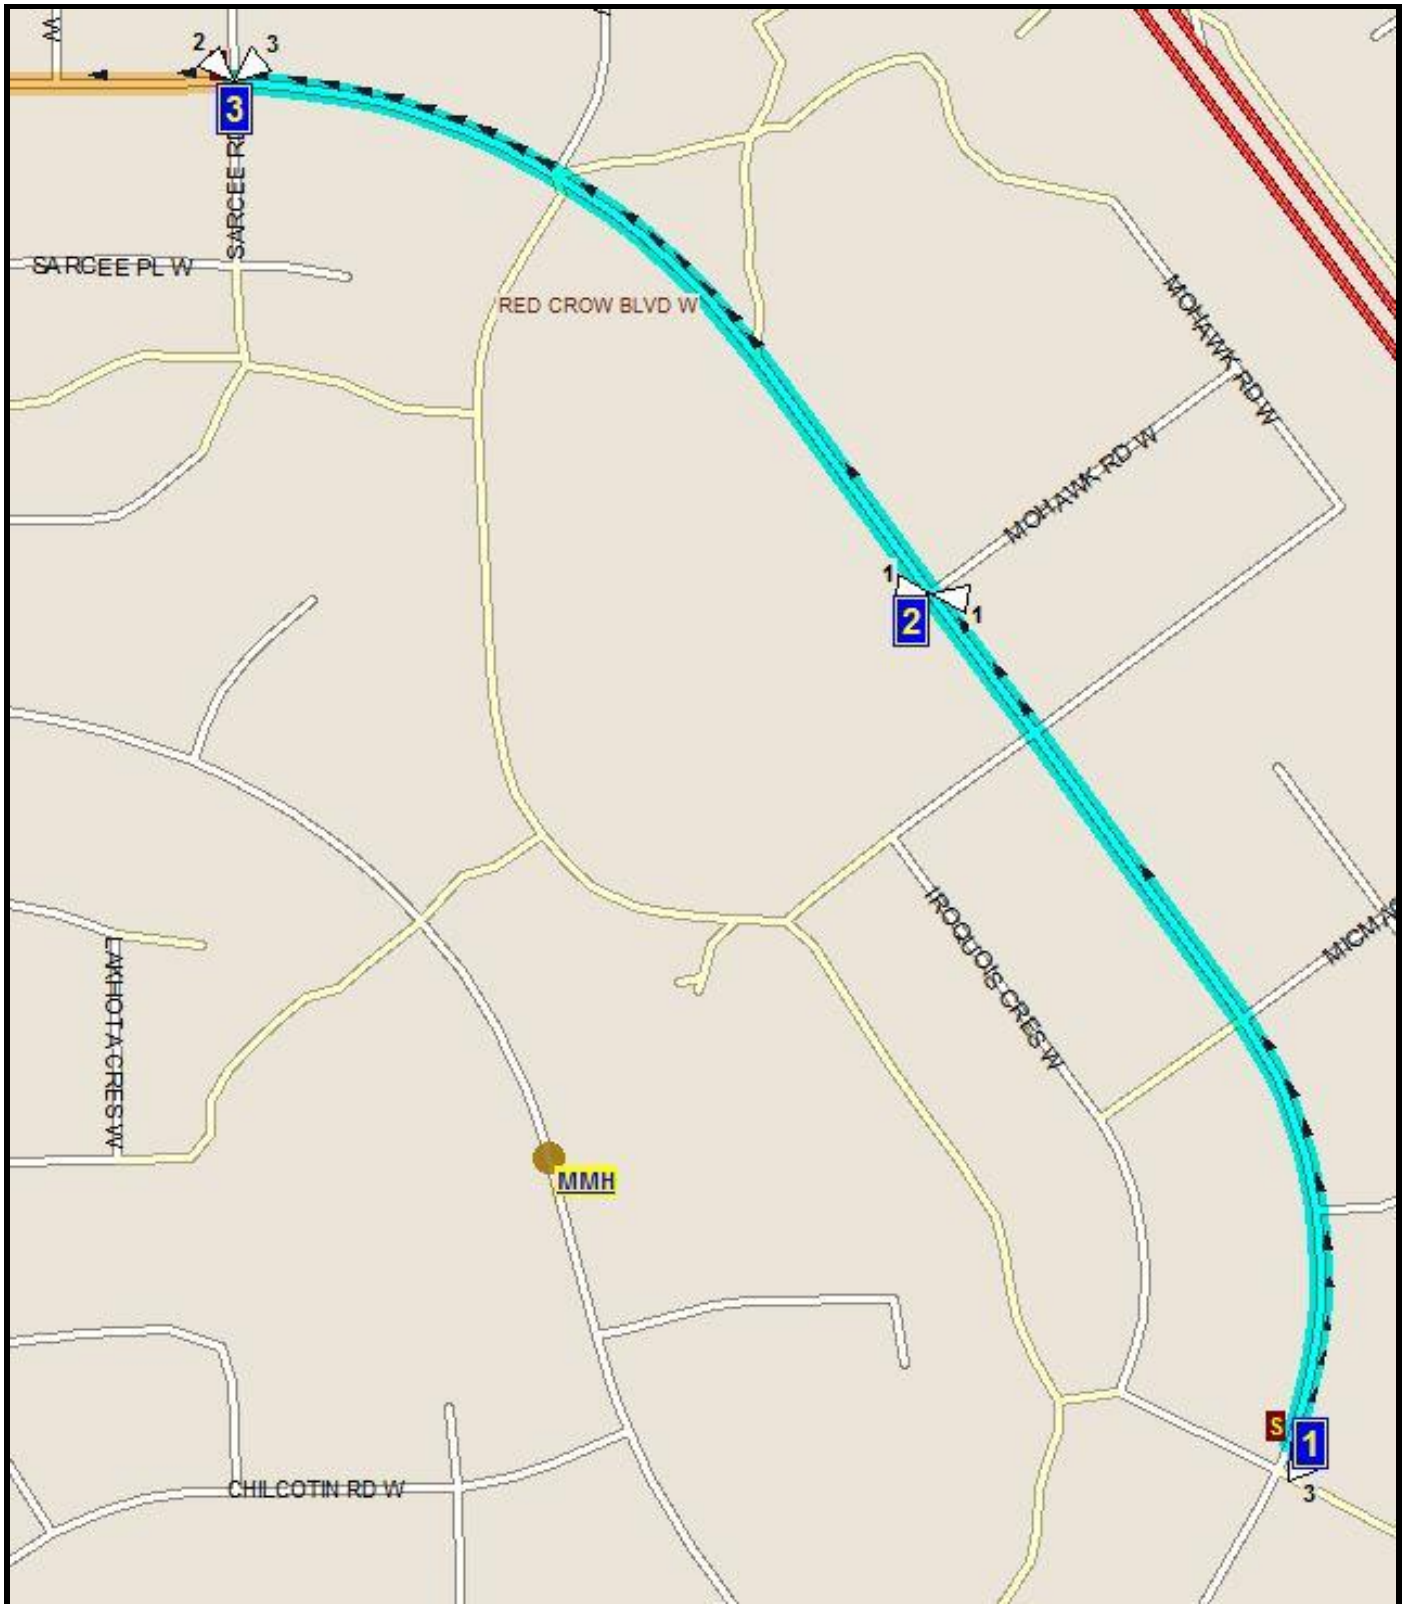

CHINOOK/CCHW W-3

REVISED: December 15, 2020 EFFECTIVE: January 11, 2021

PM ROUTE DONE IN REVERSE DIRECTION

CHINOOK HIGH - 259 BRITANNIA BLVD W. - 403-320-7565

CATHOLIC CENTRAL HIGH EAST - 251 BRITANNIA BLVD W. - 403-327-4596

Please arrive 5 minutes before scheduled pick up and drop off times. Times shown may vary due to weather & traffic conditions.
Bus routes and maps are subject to change.

Route:CKCHW3A CHINOOK/CCHW W- Start Time:7:26 am
End Time:7:40 am

Route Days:MTWHF

- (1) 7:26 am RED CROW BLVD W
#11029
- (2) 7:29 am RED CROW BLVD W @ MOHAWK RD W
- (3) 7:32 am RED CROW BLVD W @ STONEY CRES W
- (4) 7:40 am CHINOOK HIGH SCHOOL

Route:CKCHW3P CHINOOK/CCHW W- Start Time:2:45 pm
End Time:2:55 pm

Route Days:F

- (1) 12:17 pm CHINOOK HIGH SCHOOL
- (2) 12:21 pm RED CROW BLVD W @ SARCEE RD W
- (3) 12:24 pm RED CROW BLVD W @ MOHAWK RD W
- (4) 12:26 pm RED CROW BLVD W
#11029