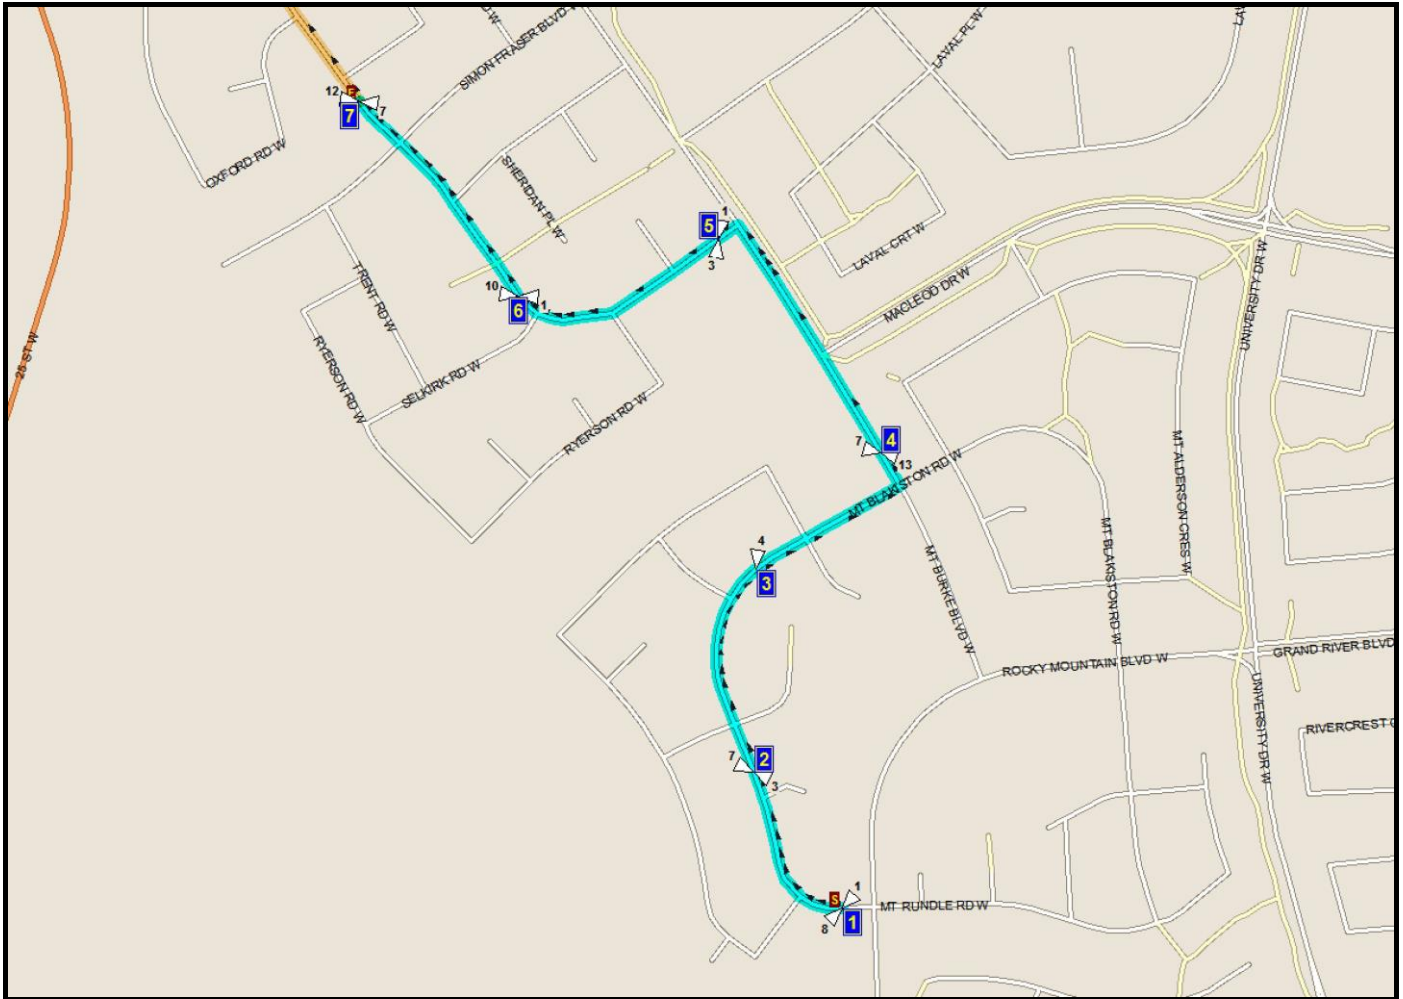

CHINOOK/CCHW W-8

REVISED: January 29, 2021 EFFECTIVE: February 3, 2021

PM ROUTE DONE IN REVERSE DIRECTION

CHINOOK HIGH - 259 BRITANNIA BLVD W. - 403-320-7565

CATHOLIC CENTRAL HIGH EAST - 251 BRITANNIA BLVD W. - 403-327-4596

Please arrive 5 minutes before scheduled pick up and drop off times. Times shown may vary due to weather & traffic conditions.
Bus routes and maps are subject to change.

Route:CKCHW8A CHINOOK/CCHW W- Start Time:7:25 am
End Time:7:40 am

Route Days:MTWHF

- (1) 7:25 am MT BLAKISTON RD W
#13079
- (2) 7:26 am MT BLAKISTON RD W
#13080
- (3) 7:28 am MT BLAKISTON RD W
#13081
- (4) 7:28 am MT BURKE BLVD W
#13082
- (5) 7:31 am COLUMBIA BLVD W
#13070
- (6) 7:32 am COLUMBIA BLVD W
#13069
- (7) 7:33 am COLUMBIA BLVD W
#13068
- (8) 7:40 am CHINOOK HIGH SCHOOL

Route:CKCHW8P CHINOOK/CCHW W- Start Time:2:45 pm
End Time:3:00 pm

Route Days:MTWH

- (1) 2:45 pm CHINOOK HIGH SCHOOL
- (2) 2:49 pm COLUMBIA BLVD W
#13068
- (3) 2:51 pm COLUMBIA BLVD W
#13069
- (4) 2:53 pm COLUMBIA BLVD W
#13070
- (5) 2:54 pm MT BURKE BLVD W
#13082
- (6) 2:56 pm MT BLAKISTON RD W
#13081
- (7) 2:57 pm MT BLAKISTON RD W
#13080
- (8) 2:59 pm MT BLAKISTON RD W
#13079