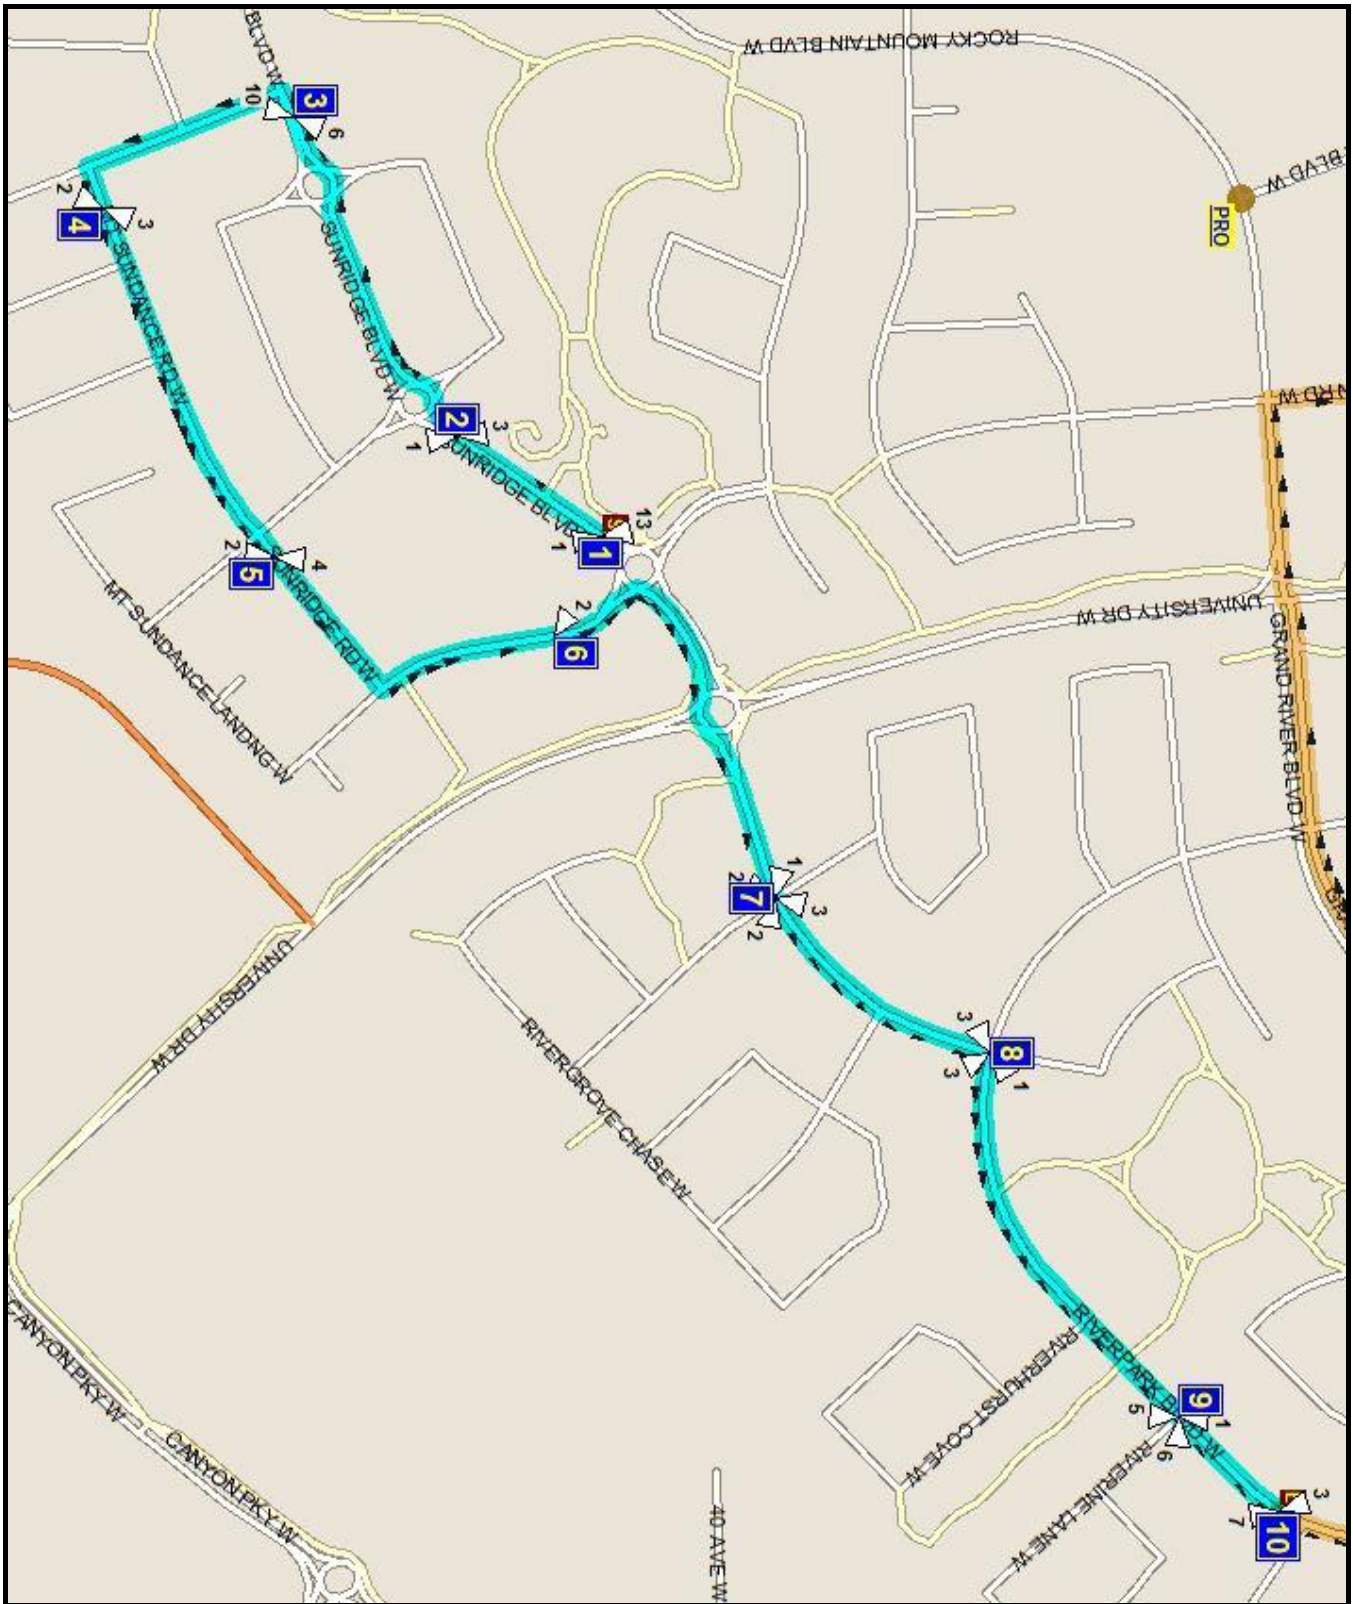

# CHINOOK/CCHW W-11

REVISED: December 15, 2020 EFFECTIVE: January 11, 2021

**PM ROUTE SAME DIRECTION AS AM**

**CHINOOK HIGH - 259 BRITANNIA BLVD W. - 403-320-7565**

**CATHOLIC CENTRAL HIGH EAST - 251 BRITANNIA BLVD W. - 403-327-4596**

Please arrive 5 minutes before scheduled pick up and drop off times. Times shown may vary due to weather & traffic conditions.  
Bus routes and maps are subject to change.

Route:CKCHW11A CHINOOK/CCHW W Start Time:7:17 am  
End Time:7:40 am

Route Days:MTWHF

- (1) 7:17 am SUNRIDGE BLVD W  
#13504
- (2) 7:19 am SUNRIDGE BLVD W  
#13505
- (3) 7:20 am SUNRIDGE BLVD W  
#13506
- (4) 7:22 am MT SUNDANCE RD W  
#13507
- (5) 7:23 am SUNRIDGE RD W  
#13508
- (6) 7:24 am 13509
- (7) 7:25 am RIVERGLEN LINK W @ RIVERGROVE LANE W  
Before Rivergrove Lane W
- (8) 7:27 am RIVERGLEN LINK W @ RIVERPARK BLVD W
- (9) 7:28 am RIVERPARK BLVD W @ RIVERINE LANE W
- (10) 7:30 am RIVERPARK BLVD W
- (11) 7:40 am CHINOOK HIGH SCHOOL

Route:CKCHW11P CHINOOK/CCHW W Start Time:2:45 pm  
End Time:3:07 pm

Route Days:MTWH

- (1) 2:45 pm CHINOOK HIGH SCHOOL
- (2) 2:53 pm SUNRIDGE BLVD W  
#13504
- (3) 2:54 pm SUNRIDGE BLVD W  
#13505
- (4) 2:56 pm SUNRIDGE BLVD W  
#13506
- (5) 2:58 pm MT SUNDANCE RD W  
#13507
- (6) 2:59 pm SUNRIDGE RD W  
#13508
- (7) 3:00 pm 13509
- (8) 3:01 pm RIVERGLEN LINK W @ RIVERGROVE LANE W  
Before Rivergrove Lane W
- (9) 3:03 pm RIVERGLEN LINK W @ RIVERPARK BLVD W
- (10) 3:04 pm RIVERPARK BLVD W @ RIVERINE LANE W
- (11) 3:05 pm RIVERPARK BLVD W