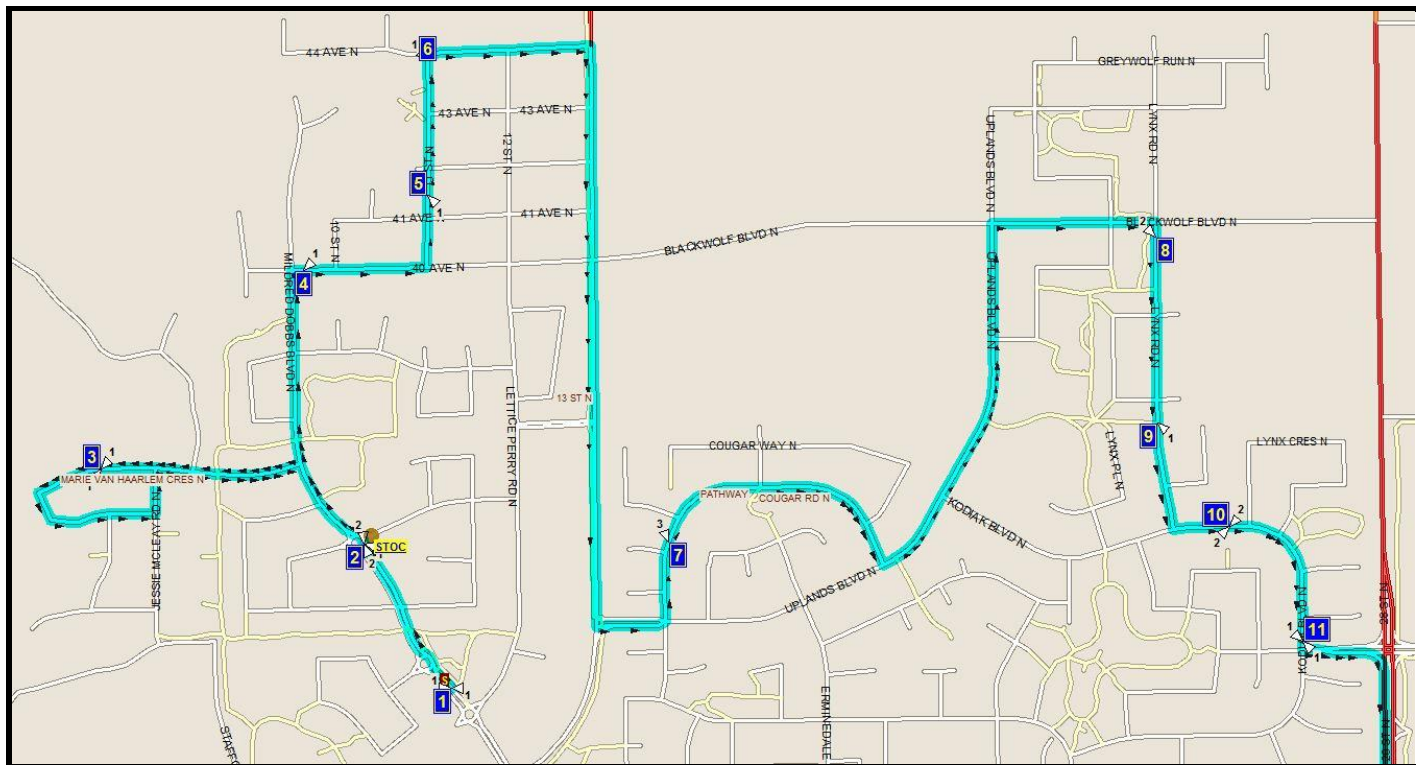

# DAVIDSON/BAWDEN N-1

REVISED: August 22, 2020 EFFECTIVE: January 11, 2021

**PM ROUTE SAME DIRECTION AS AM**

**AGNES DAVIDSON - 2103 20 ST. S. - 403-328-5153**

**FLEETWOOD BAWDEN - 1222 9 AVE. S - 403-327-5818**

Please arrive 5 minutes before scheduled pick up and drop off times. Times shown may vary due to weather & traffic conditions.  
Bus routes and maps are subject to change.

Route:DB N1 A DAVIDSON/BAWDEN N Start Time:7:49 am  
Bus:S 82 End Time:8:25 am

Route Days:MTWHF

- (1) 7:49 am MILDRED DOBBS BLVD N  
#11007
- (2) 7:50 am MILDRED DOBBS BLVD N  
#11002
- (3) 7:52 am MARIE VAN HAARLEM CRES N  
@ Cement Island
- (4) 7:55 am 40 AVE N  
By Mailboxes #11004
- (5) 7:56 am 11 ST N  
@ Mailbox after 41 Ave.
- (6) 7:57 am 11 ST N  
Green power box before 44 Ave.
- (7) 8:00 am COUGAR RD N  
@ the fire Hydrant after Cougar Place
- (8) 8:04 am LYNX RD N  
#11257
- (9) 8:05 am LYNX RD N @ PATHWAY  
#11258
- (10) 8:06 am KODIAK BLVD N  
#11016
- (11) 8:07 am KODIAK BLVD N  
11017
- (12) 8:18 am BAWDEN
- (13) 8:25 am AGNES DAVIDSON

Route:DB N1 F DAVIDSON/BAWDEN N Start Time:11:38 am  
Bus:S 82 End Time:12:18 pm

Route Days:F

- 11:38 am AGNES DAVIDSON
- (1) 11:45 am AGNES DAVIDSON
- (2) 11:45 am AGNES DAVIDSON
- (3) 11:59 am MILDRED DOBBS BLVD N  
#11007
- (4) 12:00 pm MILDRED DOBBS BLVD N  
#11002
- (5) 12:02 pm MARIE VAN HAARLEM CRES N
- (6) 12:04 pm 40 AVE N  
By Mailboxes #11004
- (7) 12:06 pm 11 ST N  
@ Mailbox after 41 Ave.
- (8) 12:07 pm 11 ST N  
Green power box before 44 Ave.
- (9) 12:10 pm COUGAR RD N  
@ the fire Hydrant after Cougar Place
- (10) 12:14 pm LYNX RD N  
#11257
- (11) 12:15 pm LYNX RD N @ PATHWAY  
#11258
- (12) 12:16 pm KODIAK BLVD N  
#11016
- (13) 12:17 pm KODIAK BLVD N  
11017