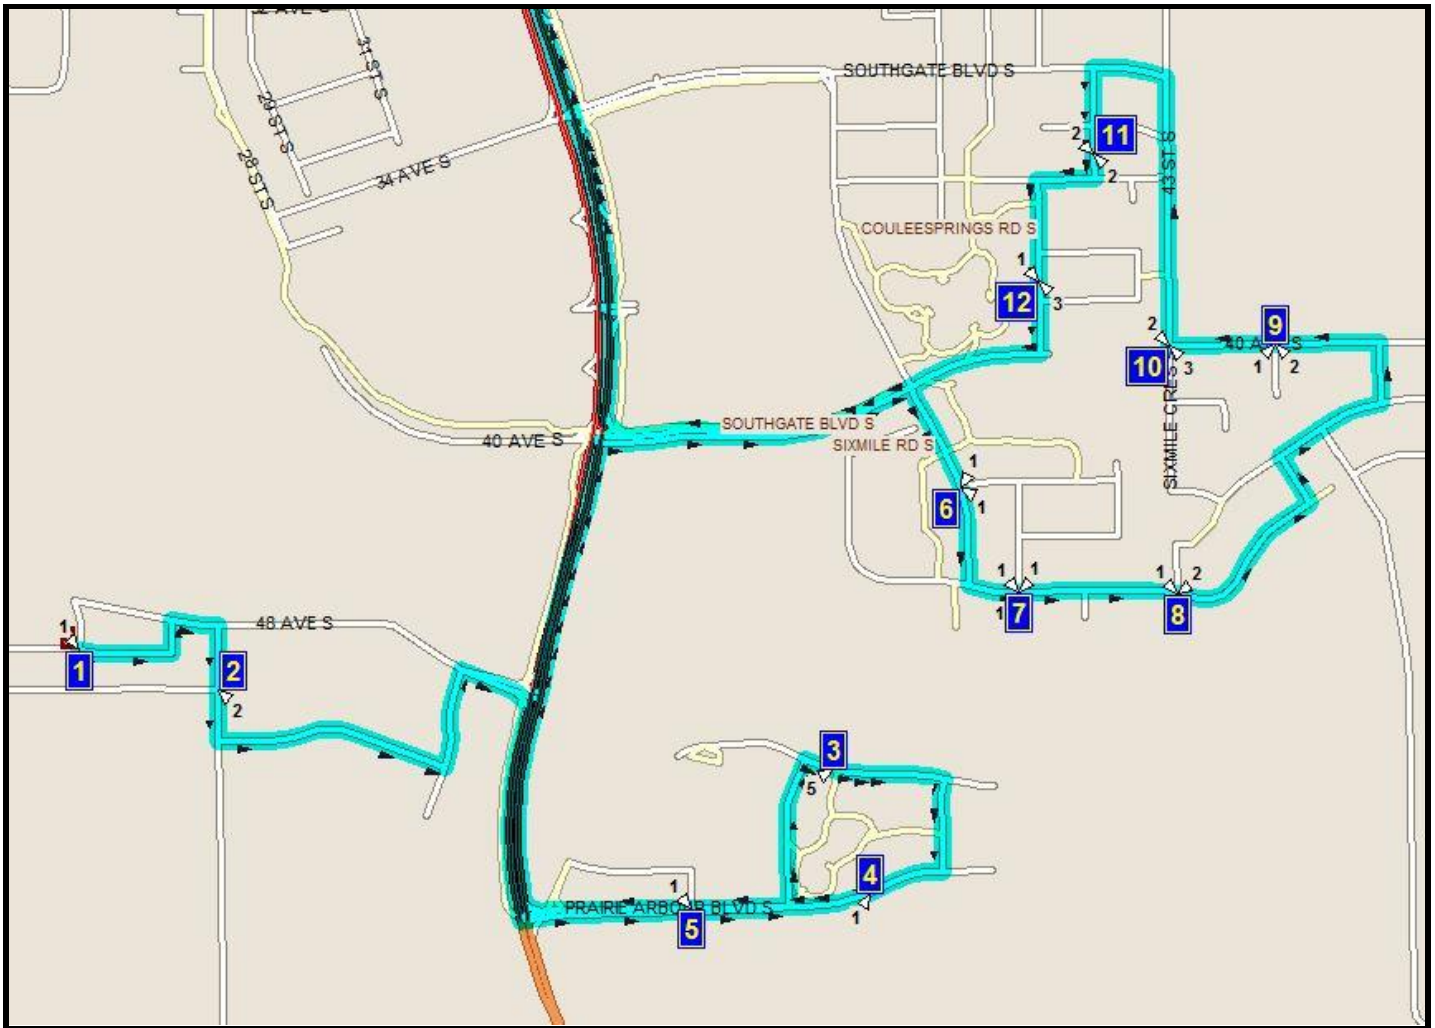

DAVIDSON/BAWDEN S-3

REVISED: August 22, 2020 EFFECTIVE: January 11, 2021

PM ROUTE SAME DIRECTION AS AM

AGNES DAVIDSON - 2103 20 ST. S. - 403-328-5153
FLEETWOOD BAWDEN - 1222 9 AVE. S - 403-327-5818

Please arrive 5 minutes before scheduled pick up and drop off times. Times shown may vary due to weather & traffic conditions.
Bus routes and maps are subject to change.

Route:DB S3 A DAVIDSON/BAWDEN S Start Time:7:51 am
Bus:S 86 End Time:8:25 am

Route Days:MTWHF

- (1) 7:51 am SANDSTONE RD S@SANDSTONE WAY S
- (2) 7:52 am SANDSTONE ROAD
- (3) 7:56 am ARBOURWOOD TERR S
BY THE GREEN STRIP
- (4) 7:57 am PRAIRIE ARBOUR BLVD S
By Mailboxes
- (5) 7:58 am PRAIRIE ARBOUR BLVD S @ PRAIRIE ROSE |
- (6) 8:01 am SIXMILE RD S @ SIXMILE COMMON S
- (7) 8:02 am SIXMILE RIDGE S @ SIXMILE LANE S
- (8) 8:03 am SIXMILE RIDGE S @ SIXMILE COVE S
- (9) 8:06 am 40 AVE S @ SIXMILE PL S
- (10) 8:07 am 40 AVE S @ 43 ST S
WB 40th Ave. Before 43rd St.
- (11) 8:09 am COULEESPRINGS LINK S
#12344
- (12) 8:10 am COULEESPRINGS RD S
#12326
- (13) 8:19 am BAWDEN
- (14) 8:25 am AGNES DAVIDSON

Route:DB S3 F DAVIDSON/BAWDEN S Start Time:11:45 am
Bus:S 86 End Time:12:24 pm

Route Days:F

- (1) 11:45 am BAWDEN
- (2) 11:50 am AGNES DAVIDSON
- (4) 12:03 pm SANDSTONE ROAD
- (5) 12:07 pm ARBOURWOOD TERR S
BY THE GREEN STRIP
- (6) 12:09 pm PRAIRIE ARBOUR BLVD S
By Mailboxes
- (7) 12:10 pm PRAIRIE ARBOUR BLVD S @ PRAIRIE ROSE |
- (8) 12:13 pm SIXMILE RD S @ SIXMILE COMMON S
- (9) 12:14 pm SIXMILE RIDGE S @ SIXMILE LANE S
- (10) 12:15 pm SIXMILE RIDGE S @ SIXMILE COVE S
- (11) 12:18 pm 40 AVE S @ SIXMILE PL S
- (12) 12:19 pm 40 AVE S @ 43 ST S
WB 40th Ave. Before 43rd St.
- (13) 12:21 pm COULEESPRINGS LINK S
#12344
- (14) 12:23 pm COULEESPRINGS RD S
#12326
- 12:24 pm COULEESPRINGS RD S @ COULEESPRINGS