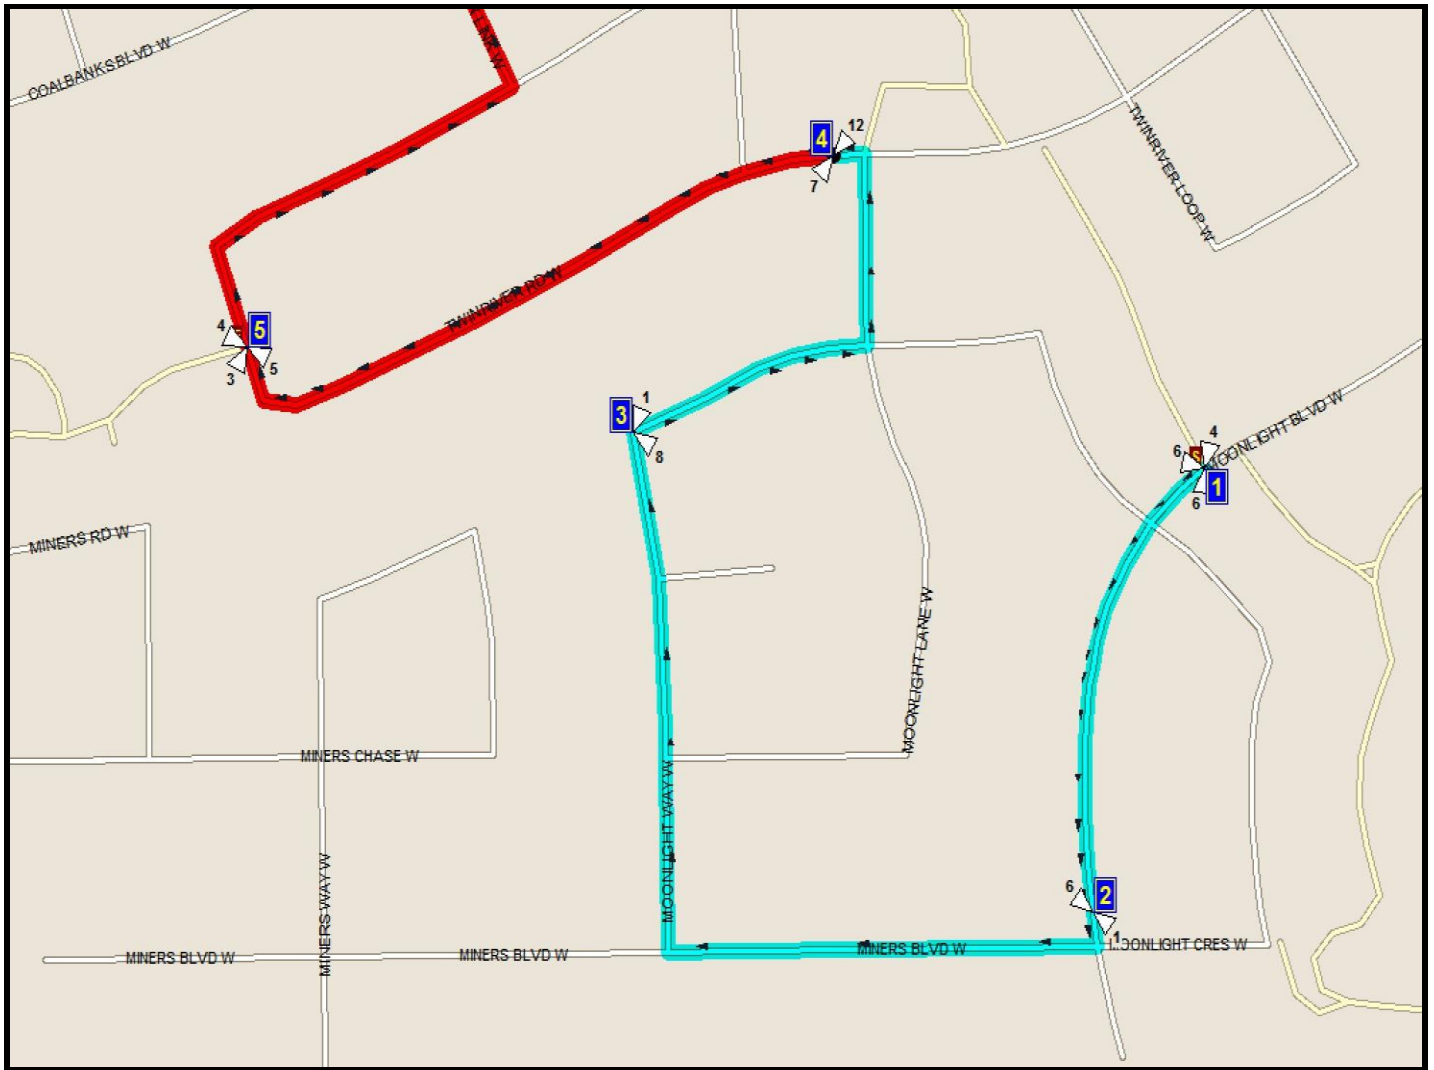

FAIRBAIRN W-2

REVISED: December 15, 2020 EFFECTIVE: January 11, 2021

PM ROUTE SAME DIRECTION AS AM

SENATOR JOYCE FAIRBAIRN – 301 ROCKY MTN. BLVD. W. - 403-381-2977

Please arrive 5 minutes before scheduled pick up and drop off times. Times shown may vary due to weather & traffic conditions.
Bus routes and maps are subject to change.

Route:SJF W2 A FAIRBAIRN W-2
Bus:S 86

Start Time:8:26 am
End Time:8:45 am

Route Days:MTWHF

- (1) 8:26 am MOONLIGHT BLVD W@PATHWAY
By Pathway
- (2) 8:29 am MINERS BLVD W
- (3) 8:30 am MOONLIGHT WAY W
- (4) 8:32 am TWINRIVER RD W
BY THE PARK
- (5) 8:35 am TWINRIVER RD W @ PATHWAY
- (6) 8:45 am SENATOR JOYCE FAIRBAIRN MIDDLE SCH

Route:SJF W2 P FAIRBAIRN W-2
Bus:S 86

Start Time:3:32 pm
End Time:3:48 pm

Route Days:MTWH

- (1) 3:32 pm SENATOR JOYCE FAIRBAIRN MIDDLE SCH
- (2) 3:39 pm MOONLIGHT BLVD W @ PATHWAY
By Pathway
- (3) 3:41 pm MINERS BLVD W
- (4) 3:43 pm MOONLIGHT WAY W
- (5) 3:44 pm TWINRIVER RD W
BY THE PARK
- (6) 3:47 pm TWINRIVER RD W @ PATHWAY

Route:SJF W2 F FAIRBAIRN W-2
Bus:S 86

Start Time:11:47 am
End Time:12:03 pm

Route Days:F

- (1) 11:47 am SENATOR JOYCE FAIRBAIRN MIDDLE SCH
- (2) 11:54 am MOONLIGHT BLVD W @ PATHWAY
By Pathway
- (3) 11:56 am MINERS BLVD W
- (4) 11:58 am MOONLIGHT WAY W
- (5) 11:59 am TWINRIVER RD W
BY THE PARK
- (6) 12:02 pm TWINRIVER RD W @ PATHWAY