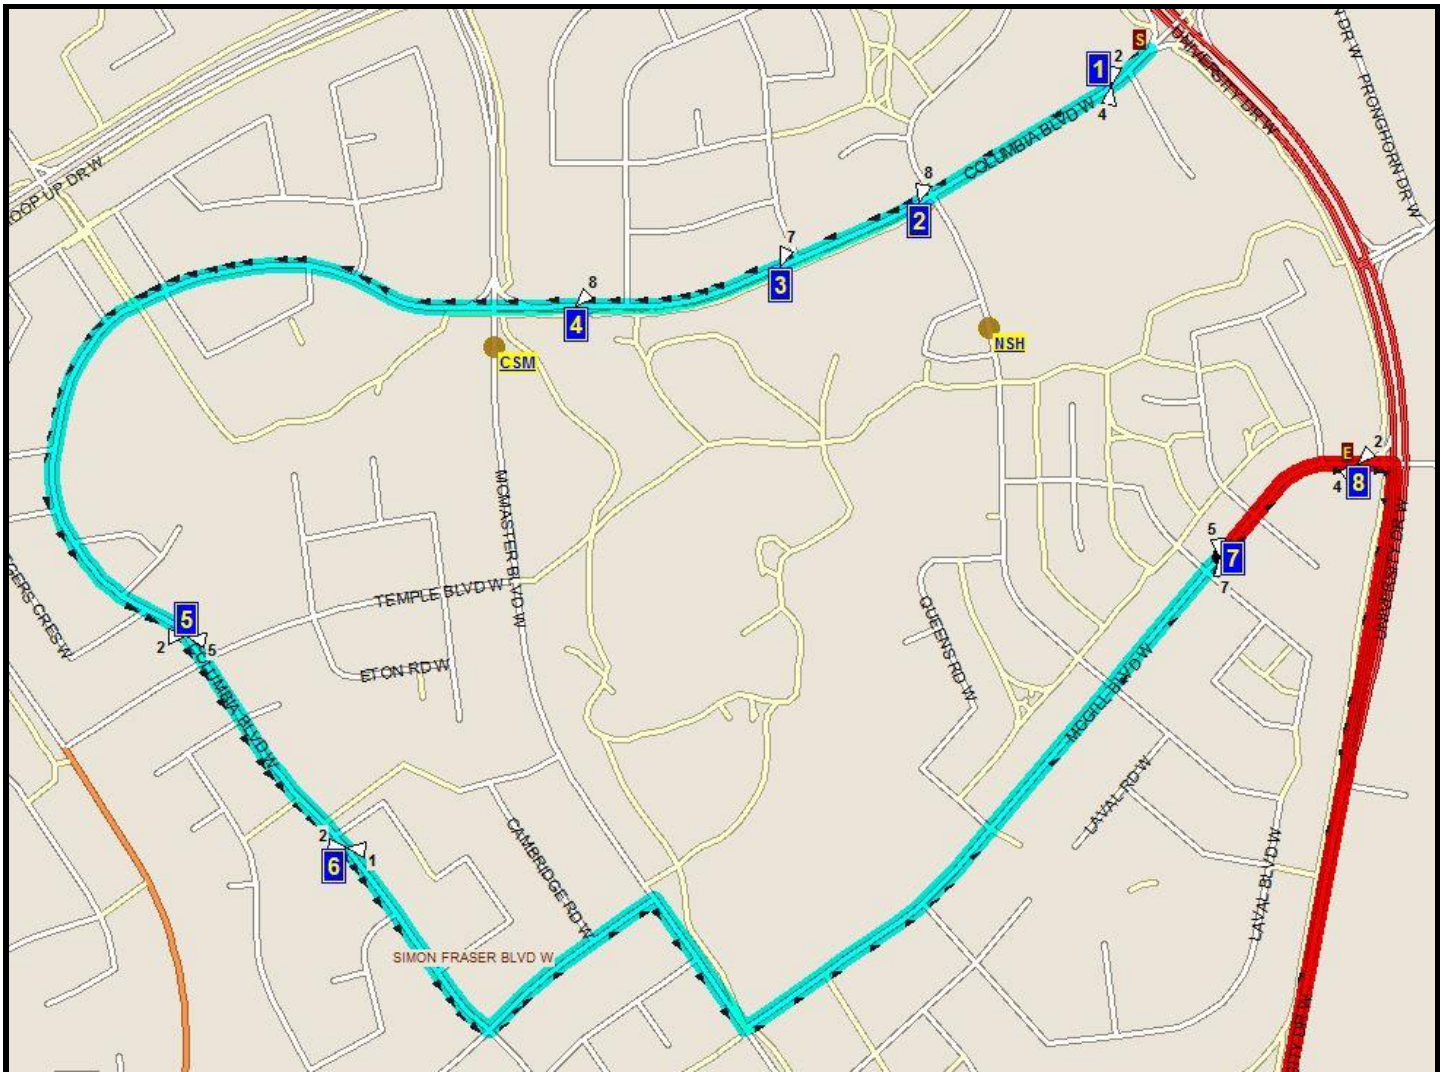

FAIRBAIRN W-4

REVISED: August 22, 2020 EFFECTIVE: September 1, 2020

PM ROUTE SAME DIRECTION AS AM

SENATOR JOYCE FAIRBAIRN – 301 ROCKY MTN. BLVD. W. - 403-381-2977

Please arrive 5 minutes before scheduled pick up and drop off times. Times shown may vary due to weather & traffic conditions.
Bus routes and maps are subject to change. For the most up-to-date version, visit our lethbridge.ca/schoolbus

Route:SJF W4 A FAIRBAIRN W-4
Bus:S 05

Start Time:8:24 am
End Time:8:45 am

Route Days:MTWHF

- 8:24 am COLUMBIA BLVD W@RAMP
- (1) 8:24 am COLUMBIA BLVD W
#13046
- (2) 8:25 am COLUMBIA BLVD W
#13047
- (3) 8:27 am COLUMBIA BLVD W
#13048
- (4) 8:29 am COLUMBIA BLVD W
#13049
- (5) 8:32 am COLUMBIA BLVD W
#13066
- (6) 8:34 am COLUMBIA BLVD W
#13067
- (7) 8:37 am MCGILL BLVD W
#13087
- (8) 8:39 am MCGILL BLVD W
#13088
- (9) 8:45 am SENATOR JOYCE FAIRBAIRN MIDDLE SCH

Route:SJF W4 P FAIRBAIRN W-4
Bus:S 05

Start Time:3:32 pm
End Time:3:51 pm

Route Days:MTWH

- (1) 3:32 pm SENATOR JOYCE FAIRBAIRN MIDDLE SCH
- (2) 3:37 pm COLUMBIA BLVD W
#13046
- (3) 3:38 pm COLUMBIA BLVD W
#13047
- (4) 3:40 pm COLUMBIA BLVD W
#13048
- (5) 3:41 pm COLUMBIA BLVD W
#13049
- (6) 3:44 pm COLUMBIA BLVD W
#13066
- (7) 3:45 pm COLUMBIA BLVD W
#13067
- (8) 3:48 pm MCGILL BLVD W
#13087
- (9) 3:50 pm MCGILL BLVD W
#13088
- 3:51 pm MCGILL BLVD W

Route:SJF W4 F FAIRBAIRN W-4
Bus:S 05

Start Time:11:47 am
End Time:12:06 pm

Route Days:F

- (1) 11:47 am SENATOR JOYCE FAIRBAIRN MIDDLE SCH
- (2) 11:52 am COLUMBIA BLVD W
#13046
- (3) 11:53 am COLUMBIA BLVD W
#13047
- (4) 11:55 am COLUMBIA BLVD W
#13048
- (5) 11:56 am COLUMBIA BLVD W
#13049
- (6) 11:59 am COLUMBIA BLVD W
#13066
- (7) 12:00 pm COLUMBIA BLVD W
#13067
- (8) 12:03 pm MCGILL BLVD W
#13087
- (9) 12:05 pm MCGILL BLVD W
#13088
- 12:06 pm MCGILL BLVD W